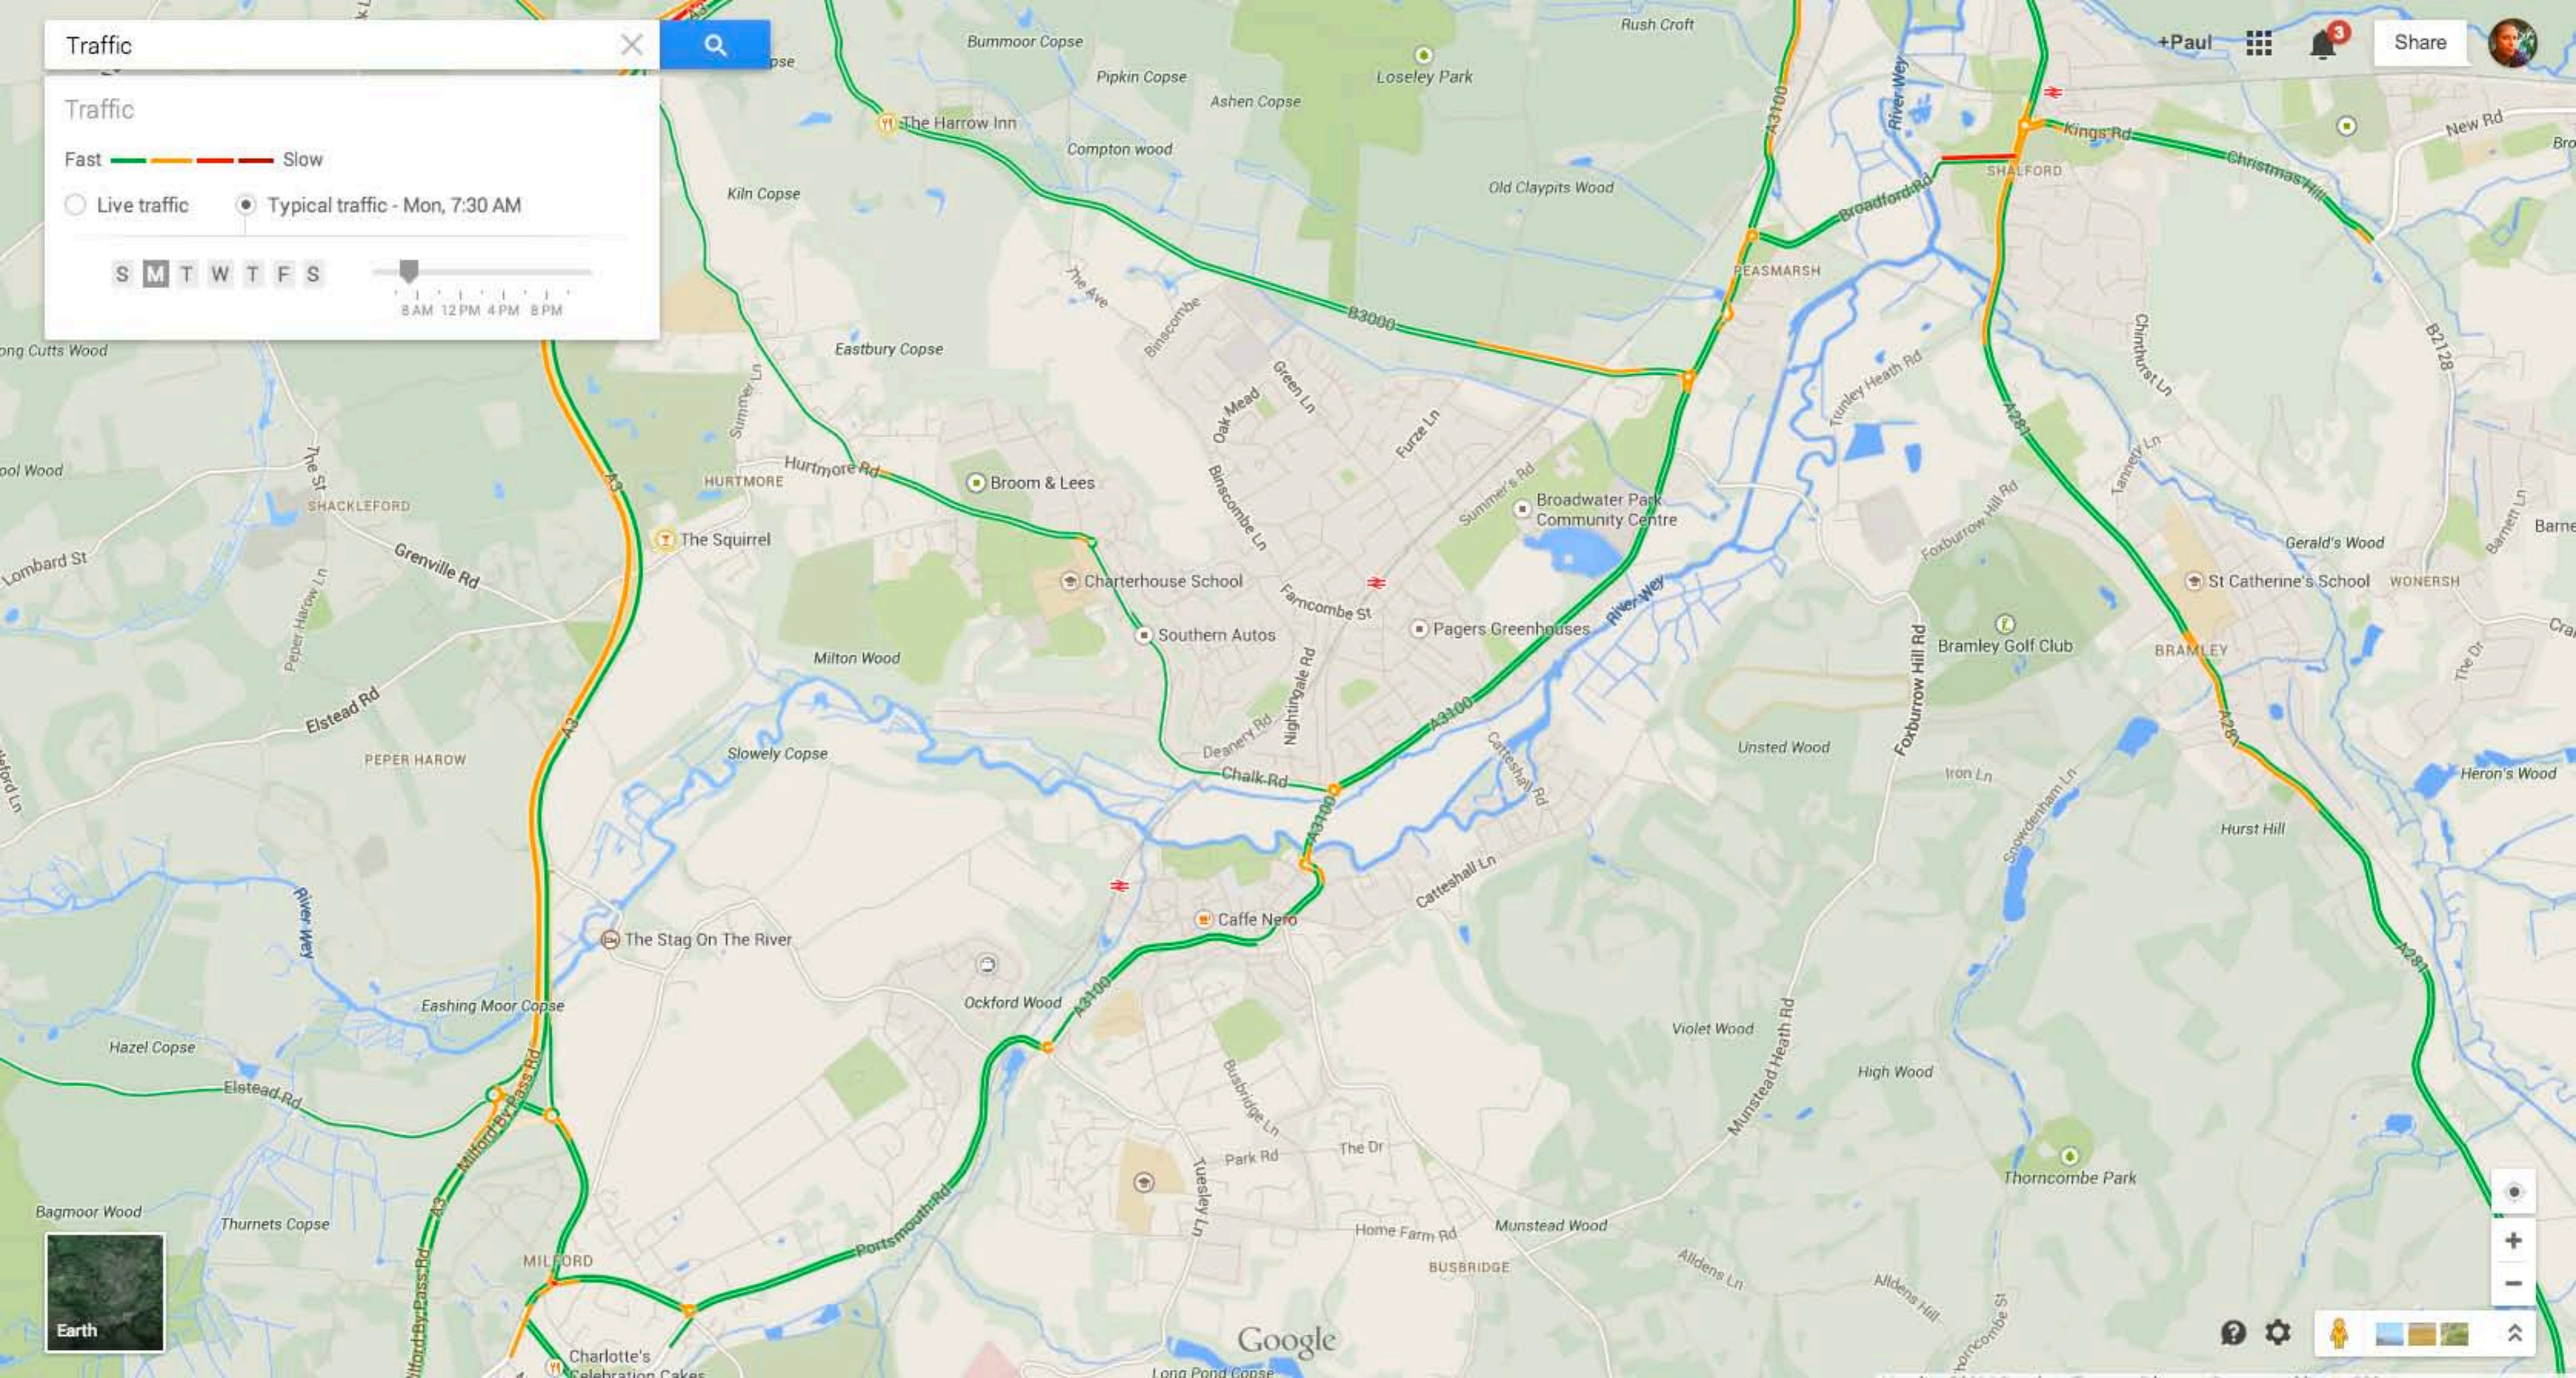

Traffic

Traffic

Fast Slow

Live traffic Typical traffic - Mon, 7:30 AM

S M T W T F S

8AM 12PM 4PM 8PM

Map navigation controls including a search icon, a settings gear, a person icon, a street view pegman, and zoom in/out buttons.