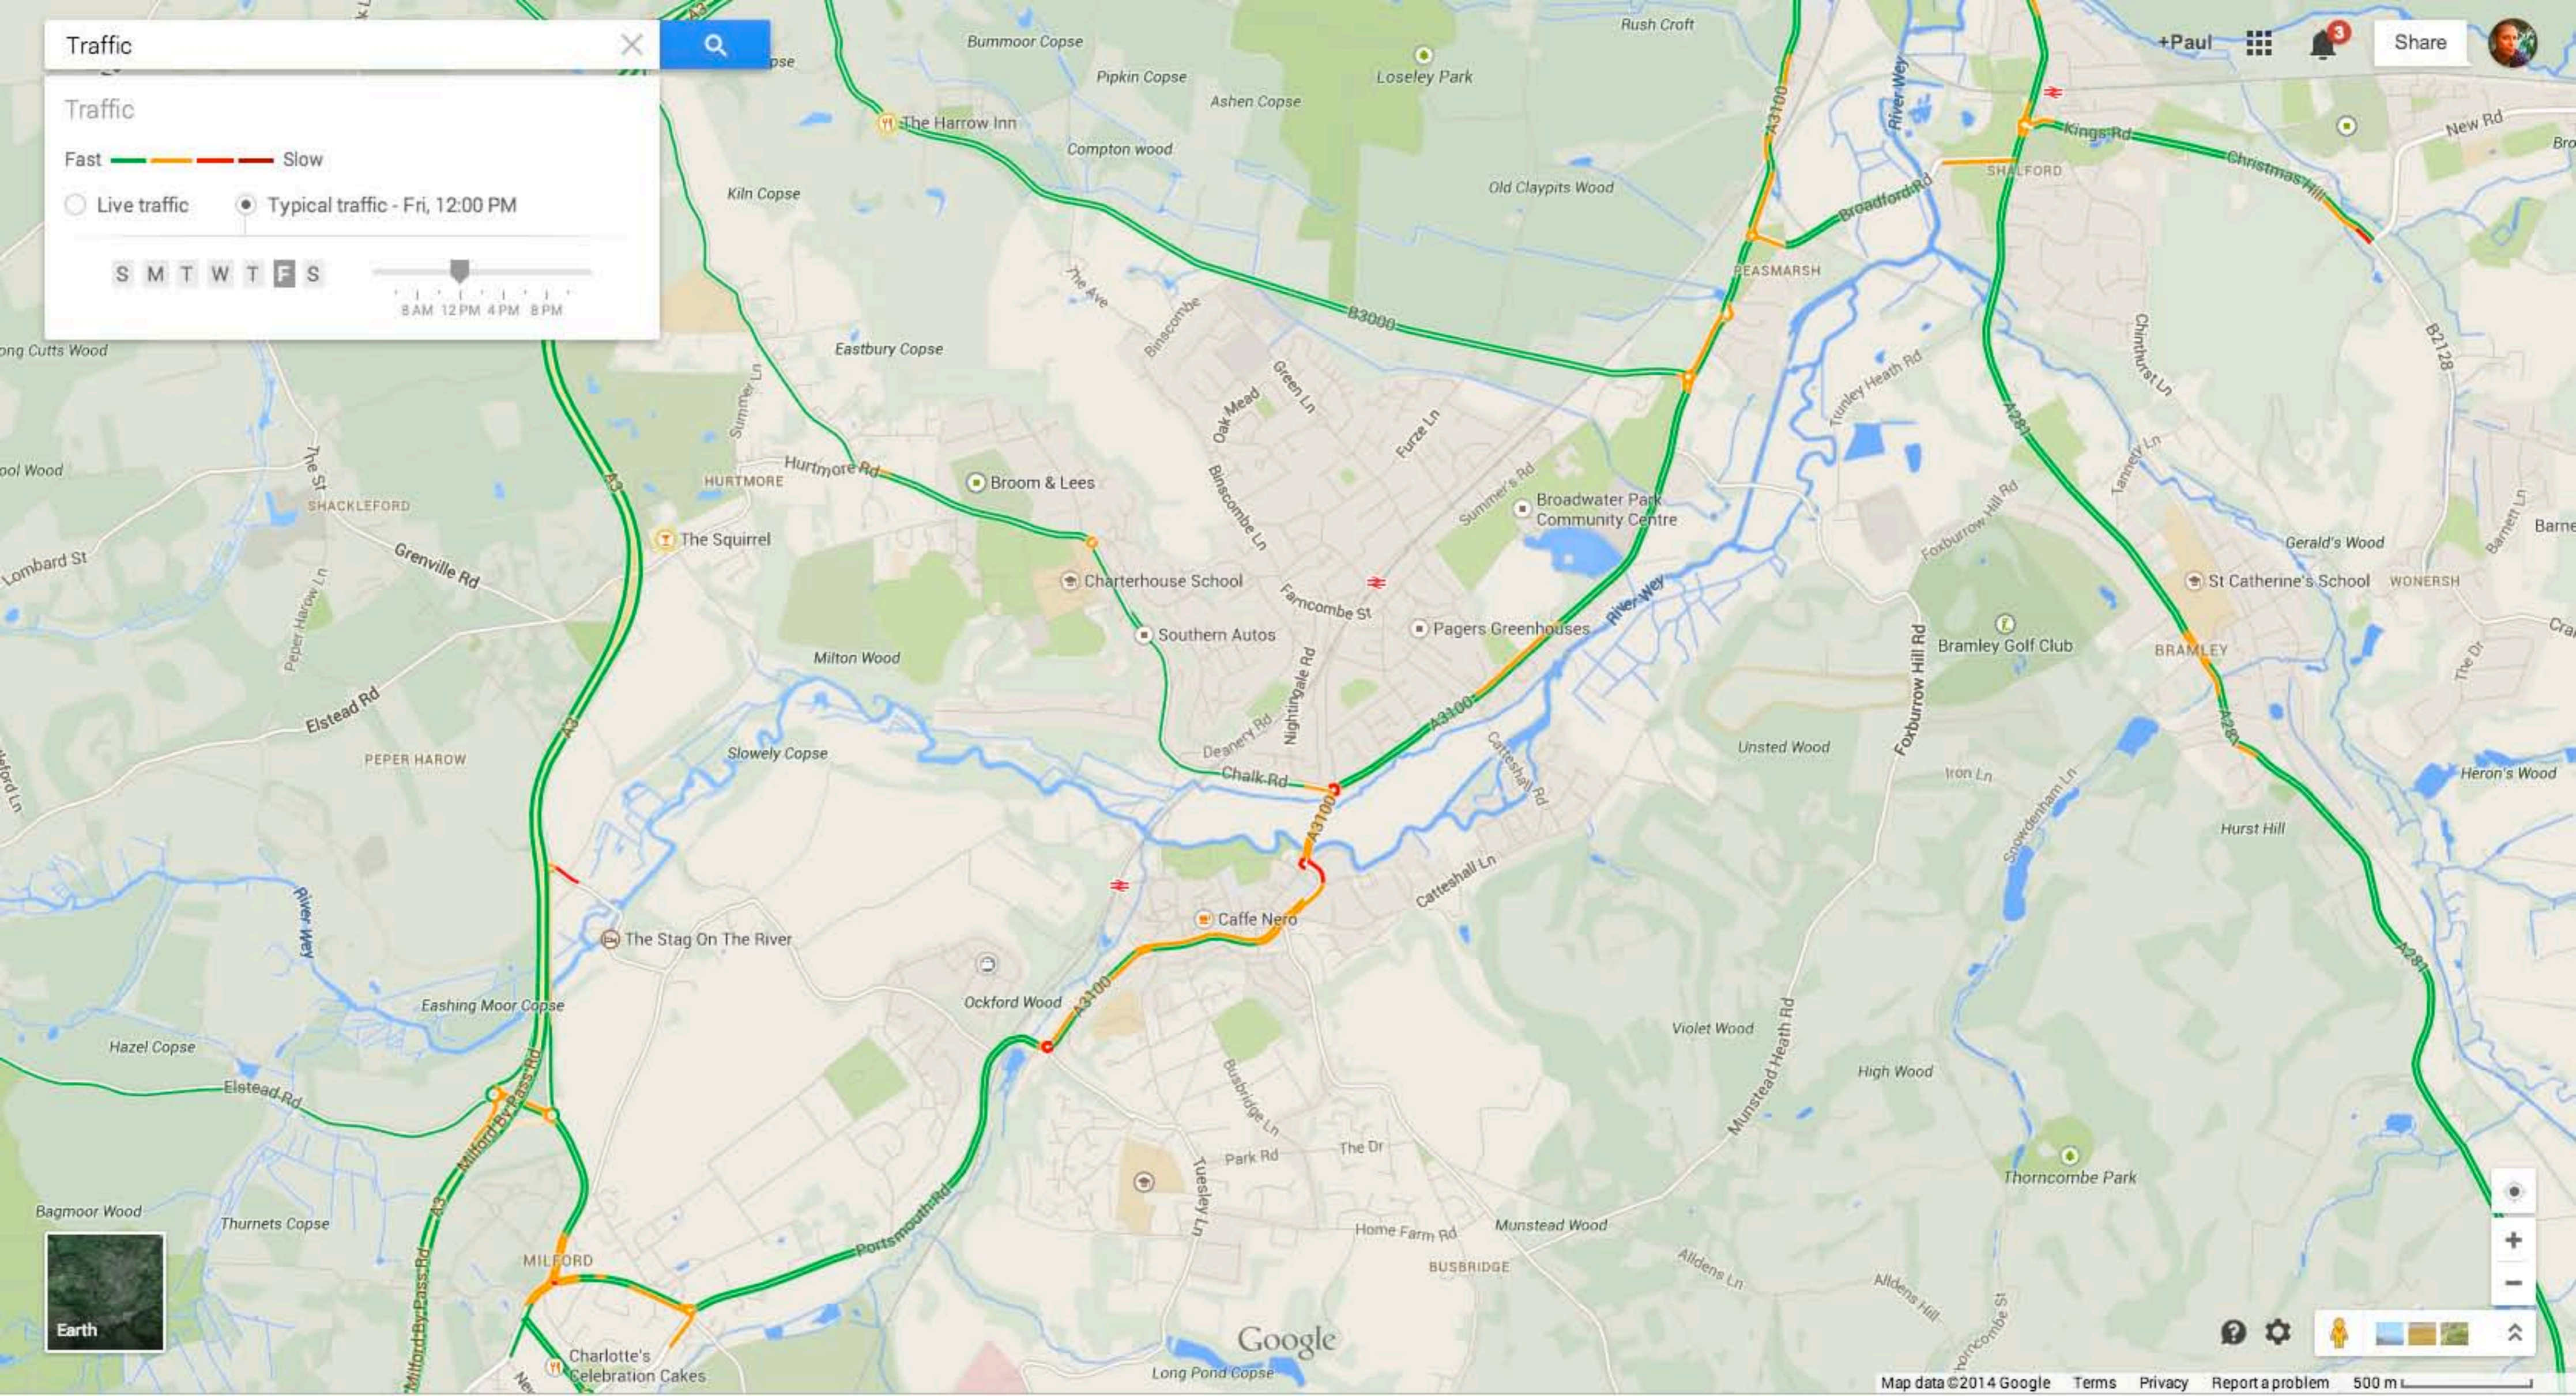

Traffic

Traffic

Fast Slow

Live traffic  Typical traffic - Fri, 12:00 PM

S M T W T F S

8 AM 12 PM 4 PM 8 PM

Google