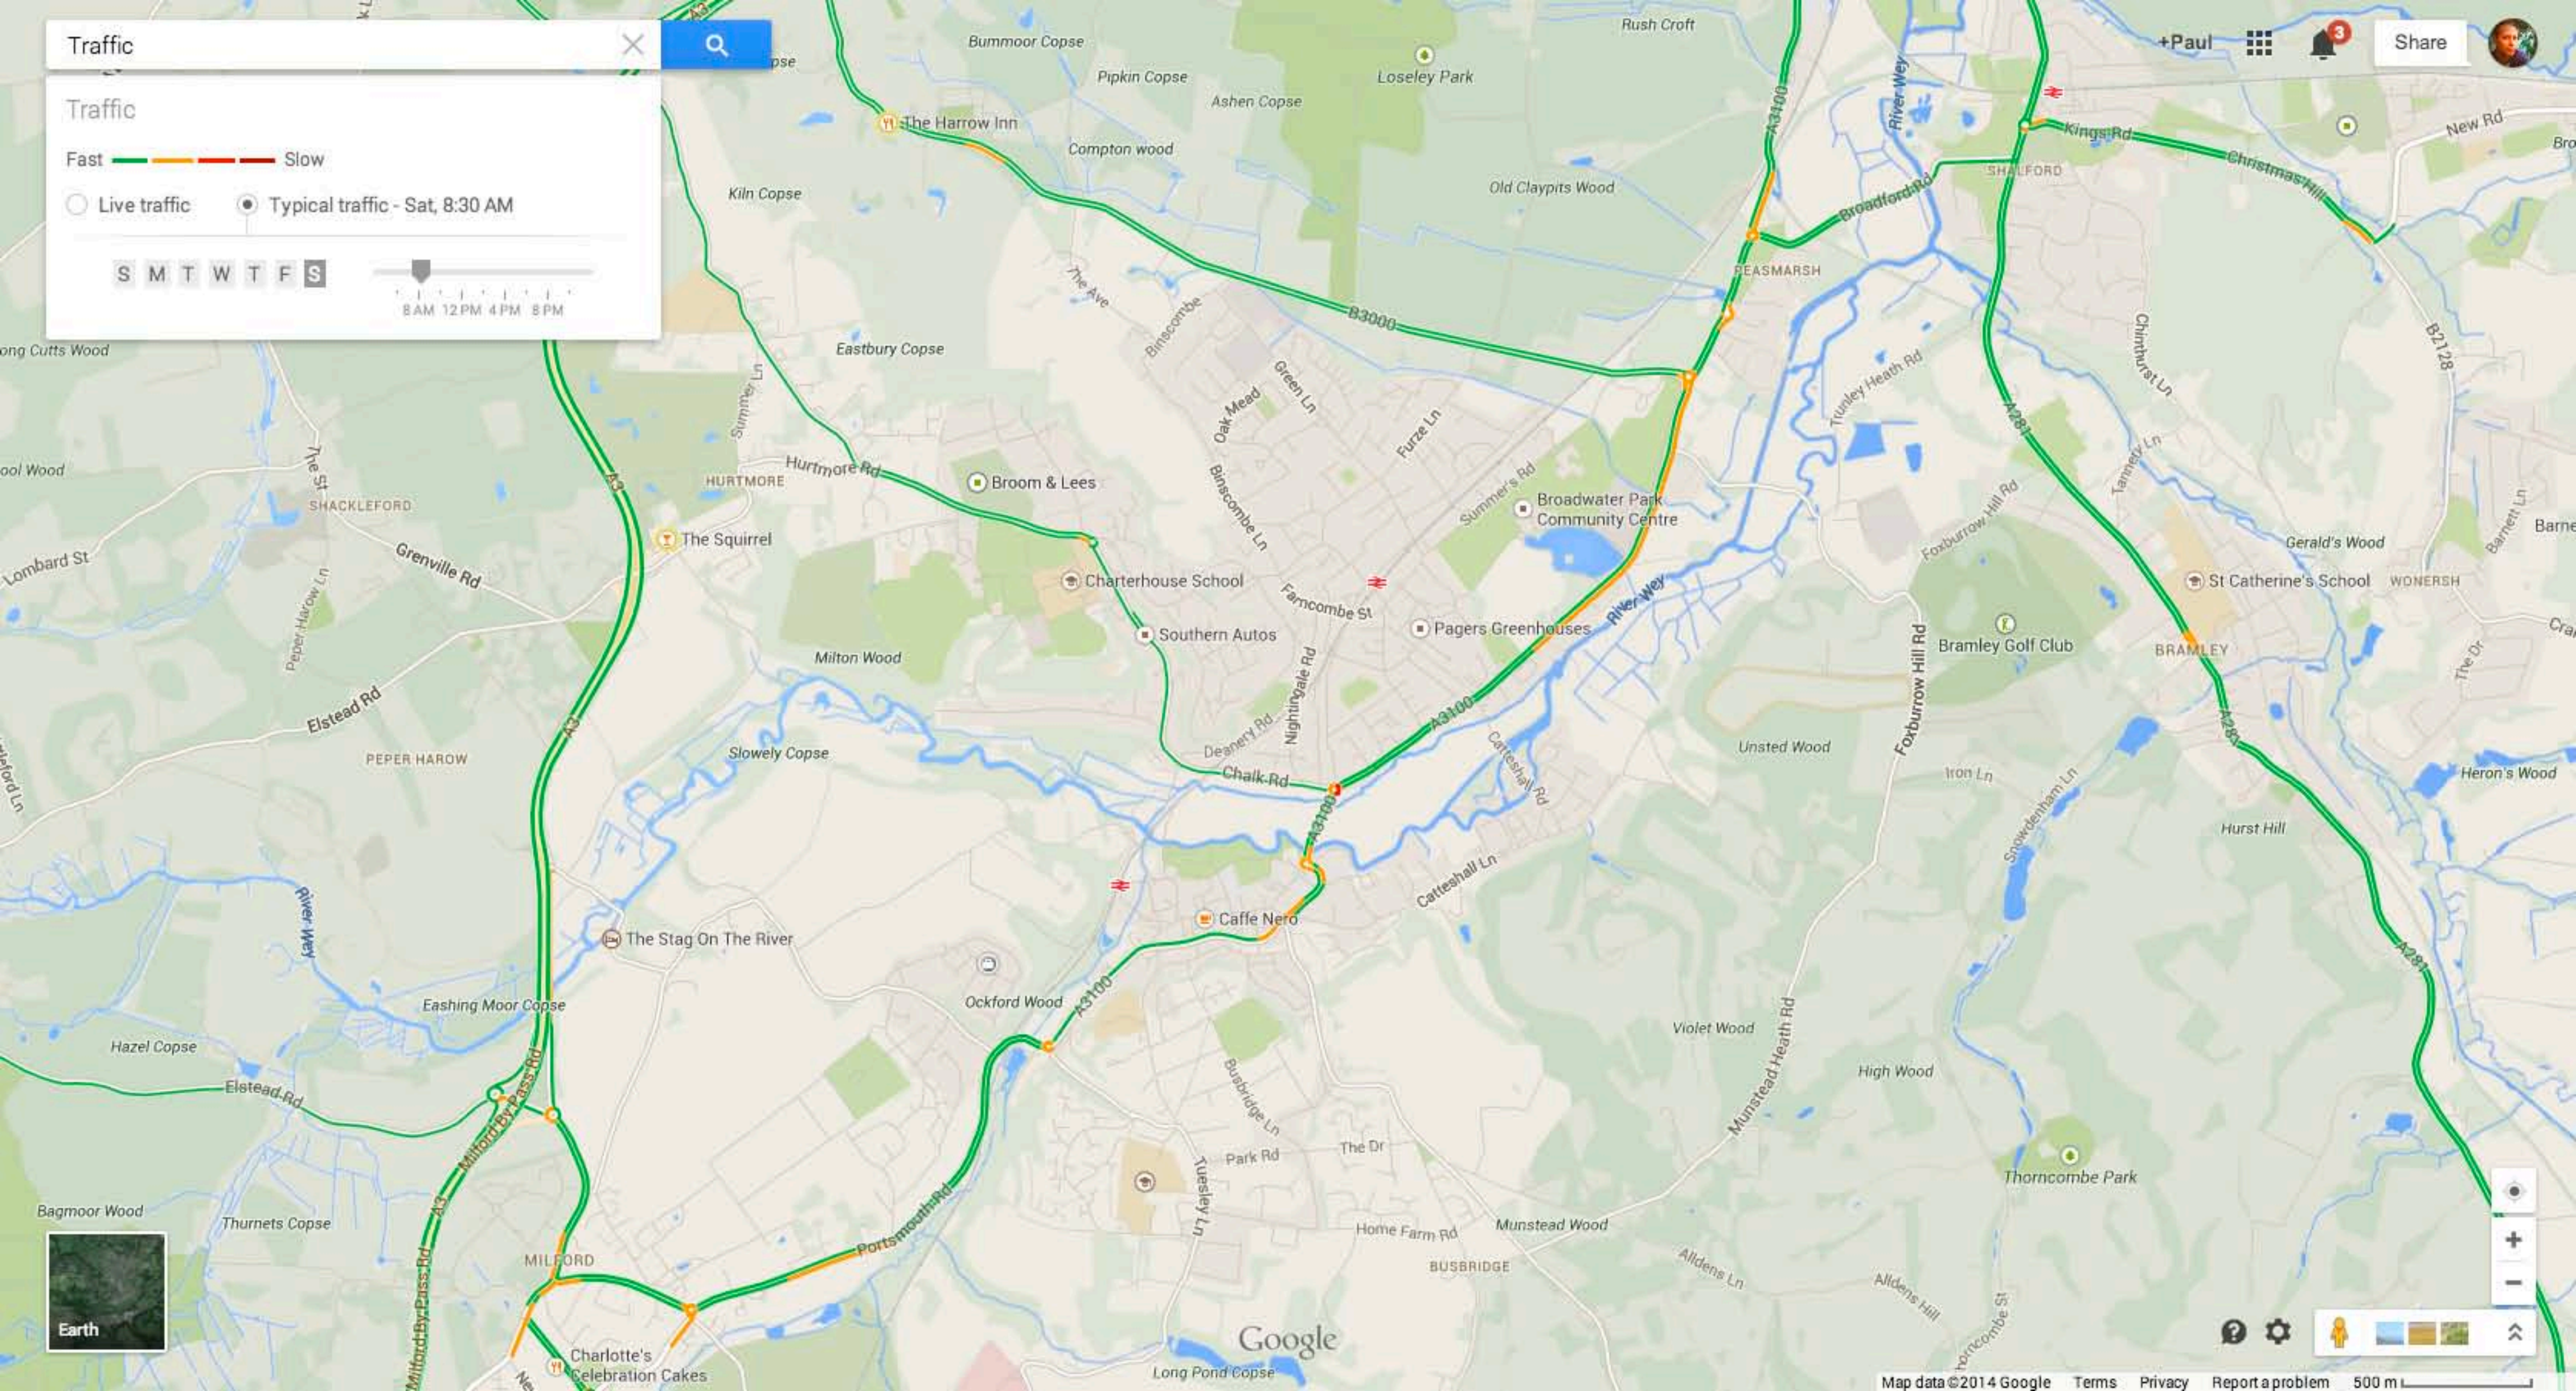

Traffic

Traffic

Fast Slow

Live traffic Typical traffic - Sat, 8:30 AM

S M T W T F S

8 AM 12 PM 4 PM 8 PM

Google