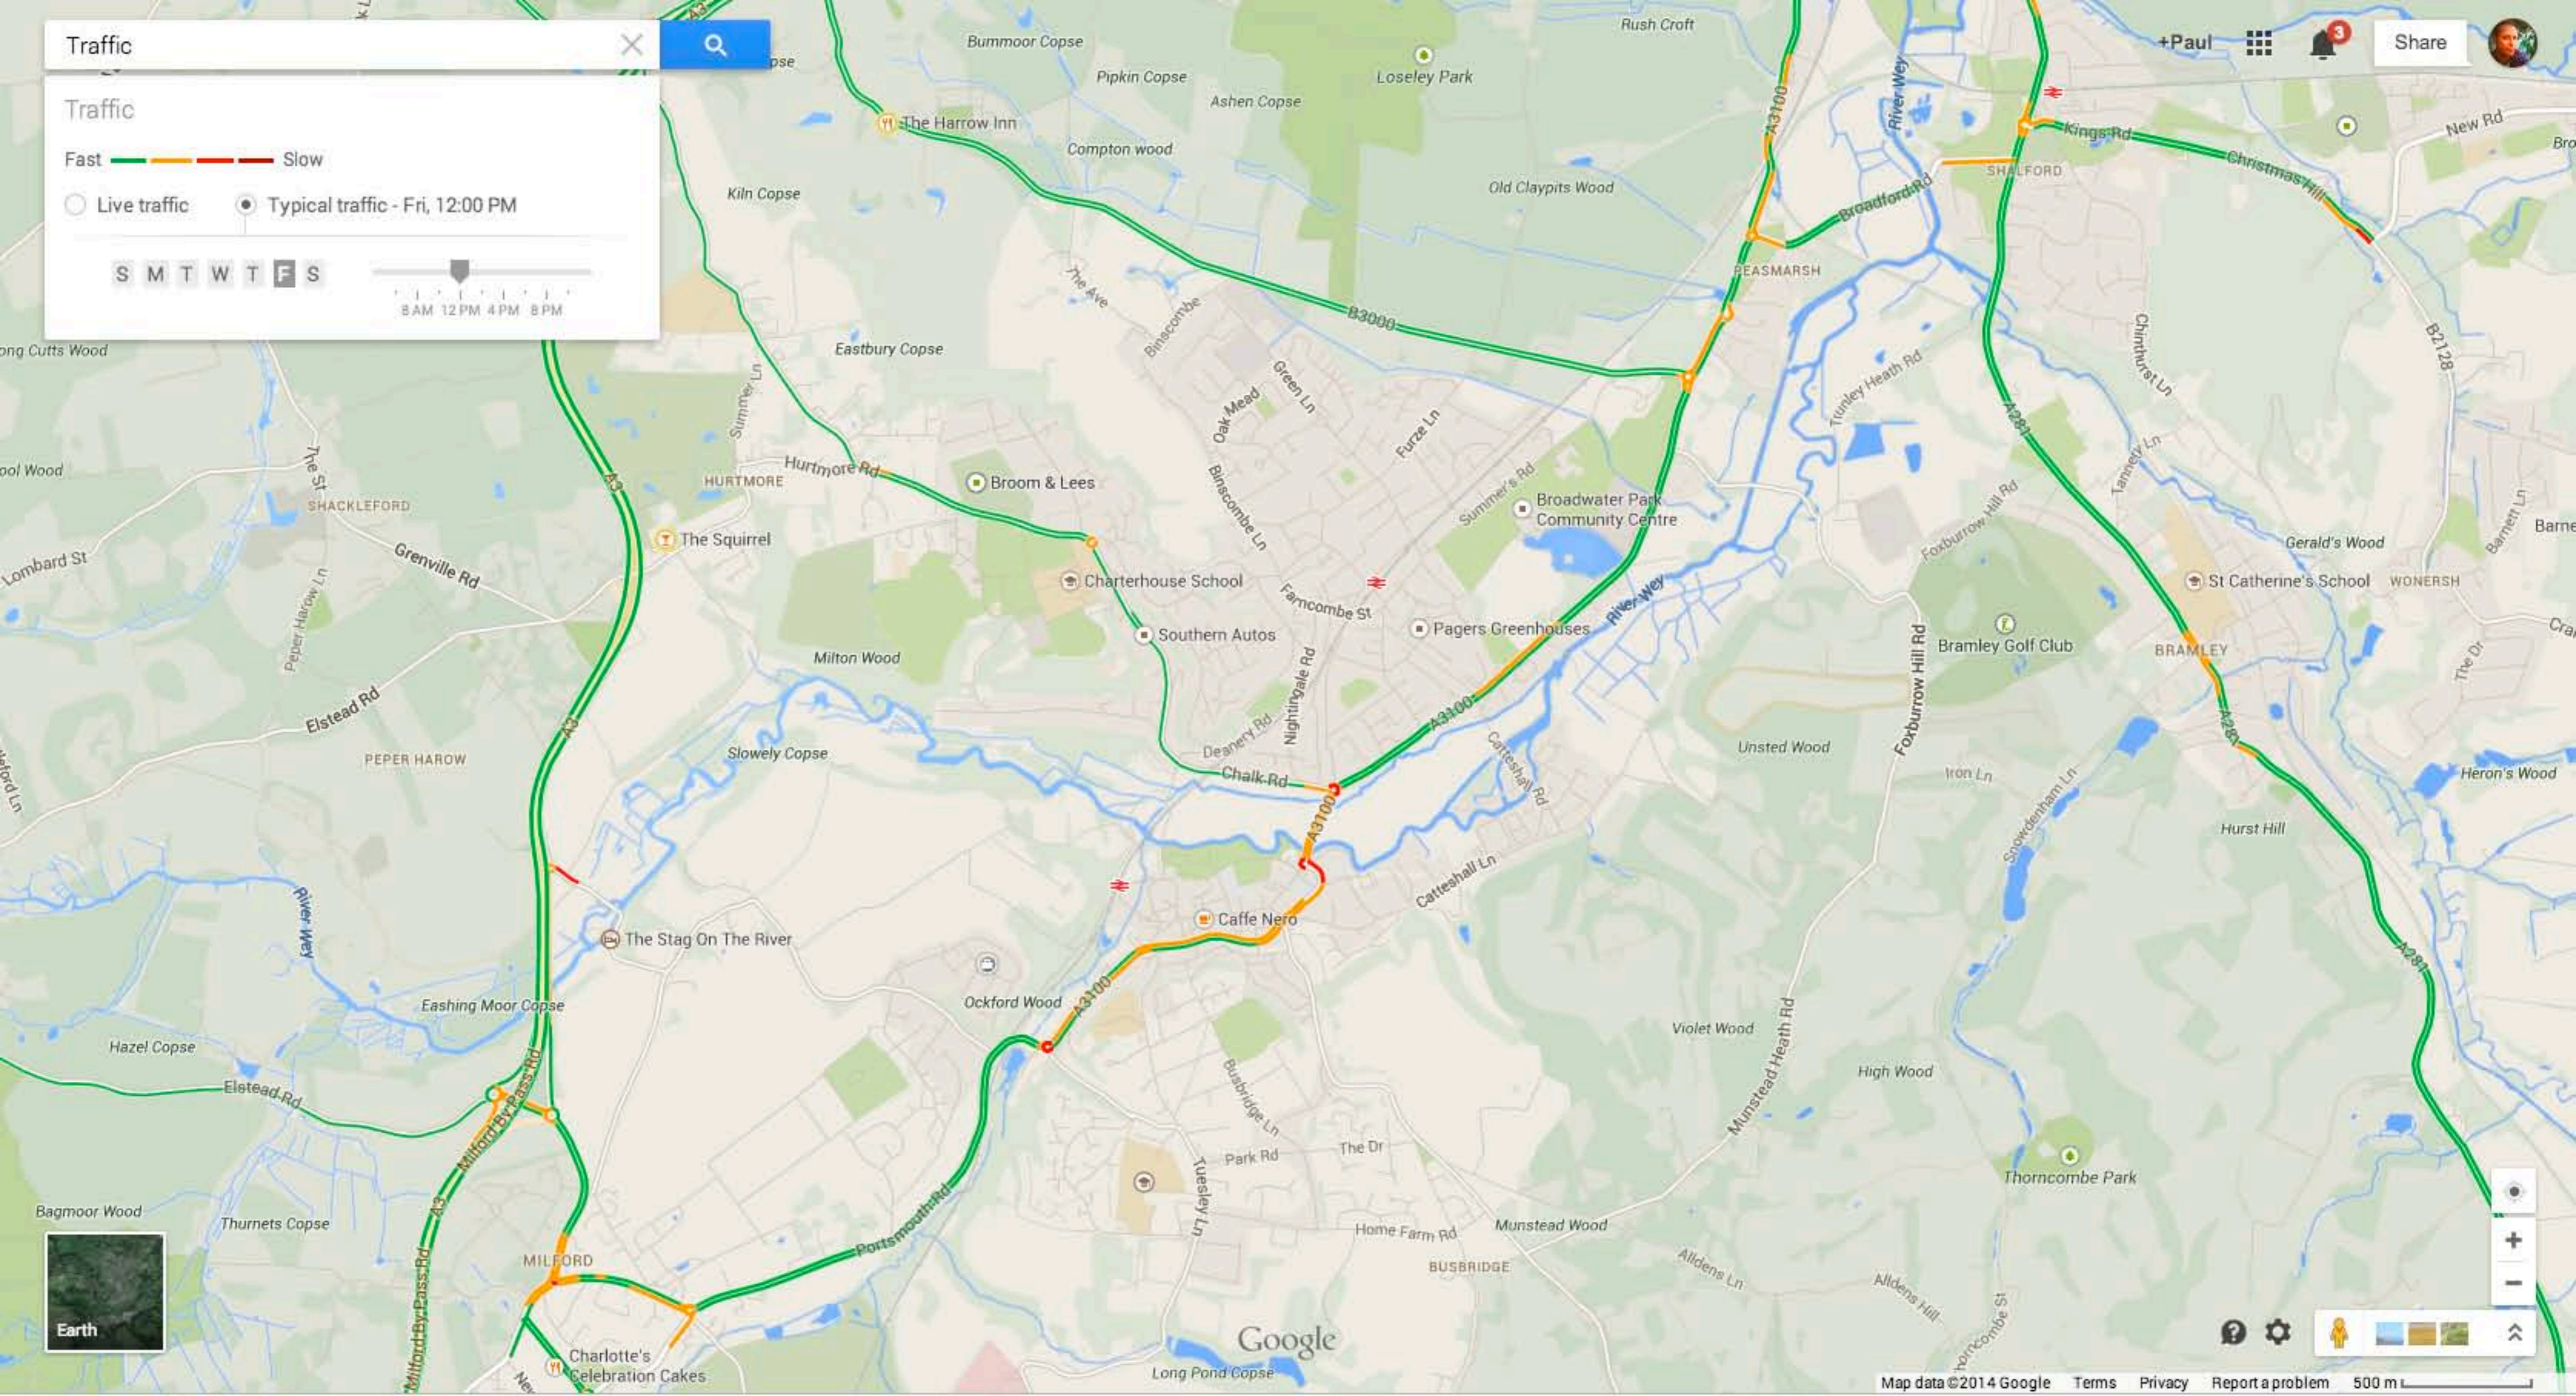

Traffic

Traffic

Fast Slow

Live traffic Typical traffic - Fri, 12:00 PM

S M T W T F S

8 AM 12 PM 4 PM 8 PM

Google