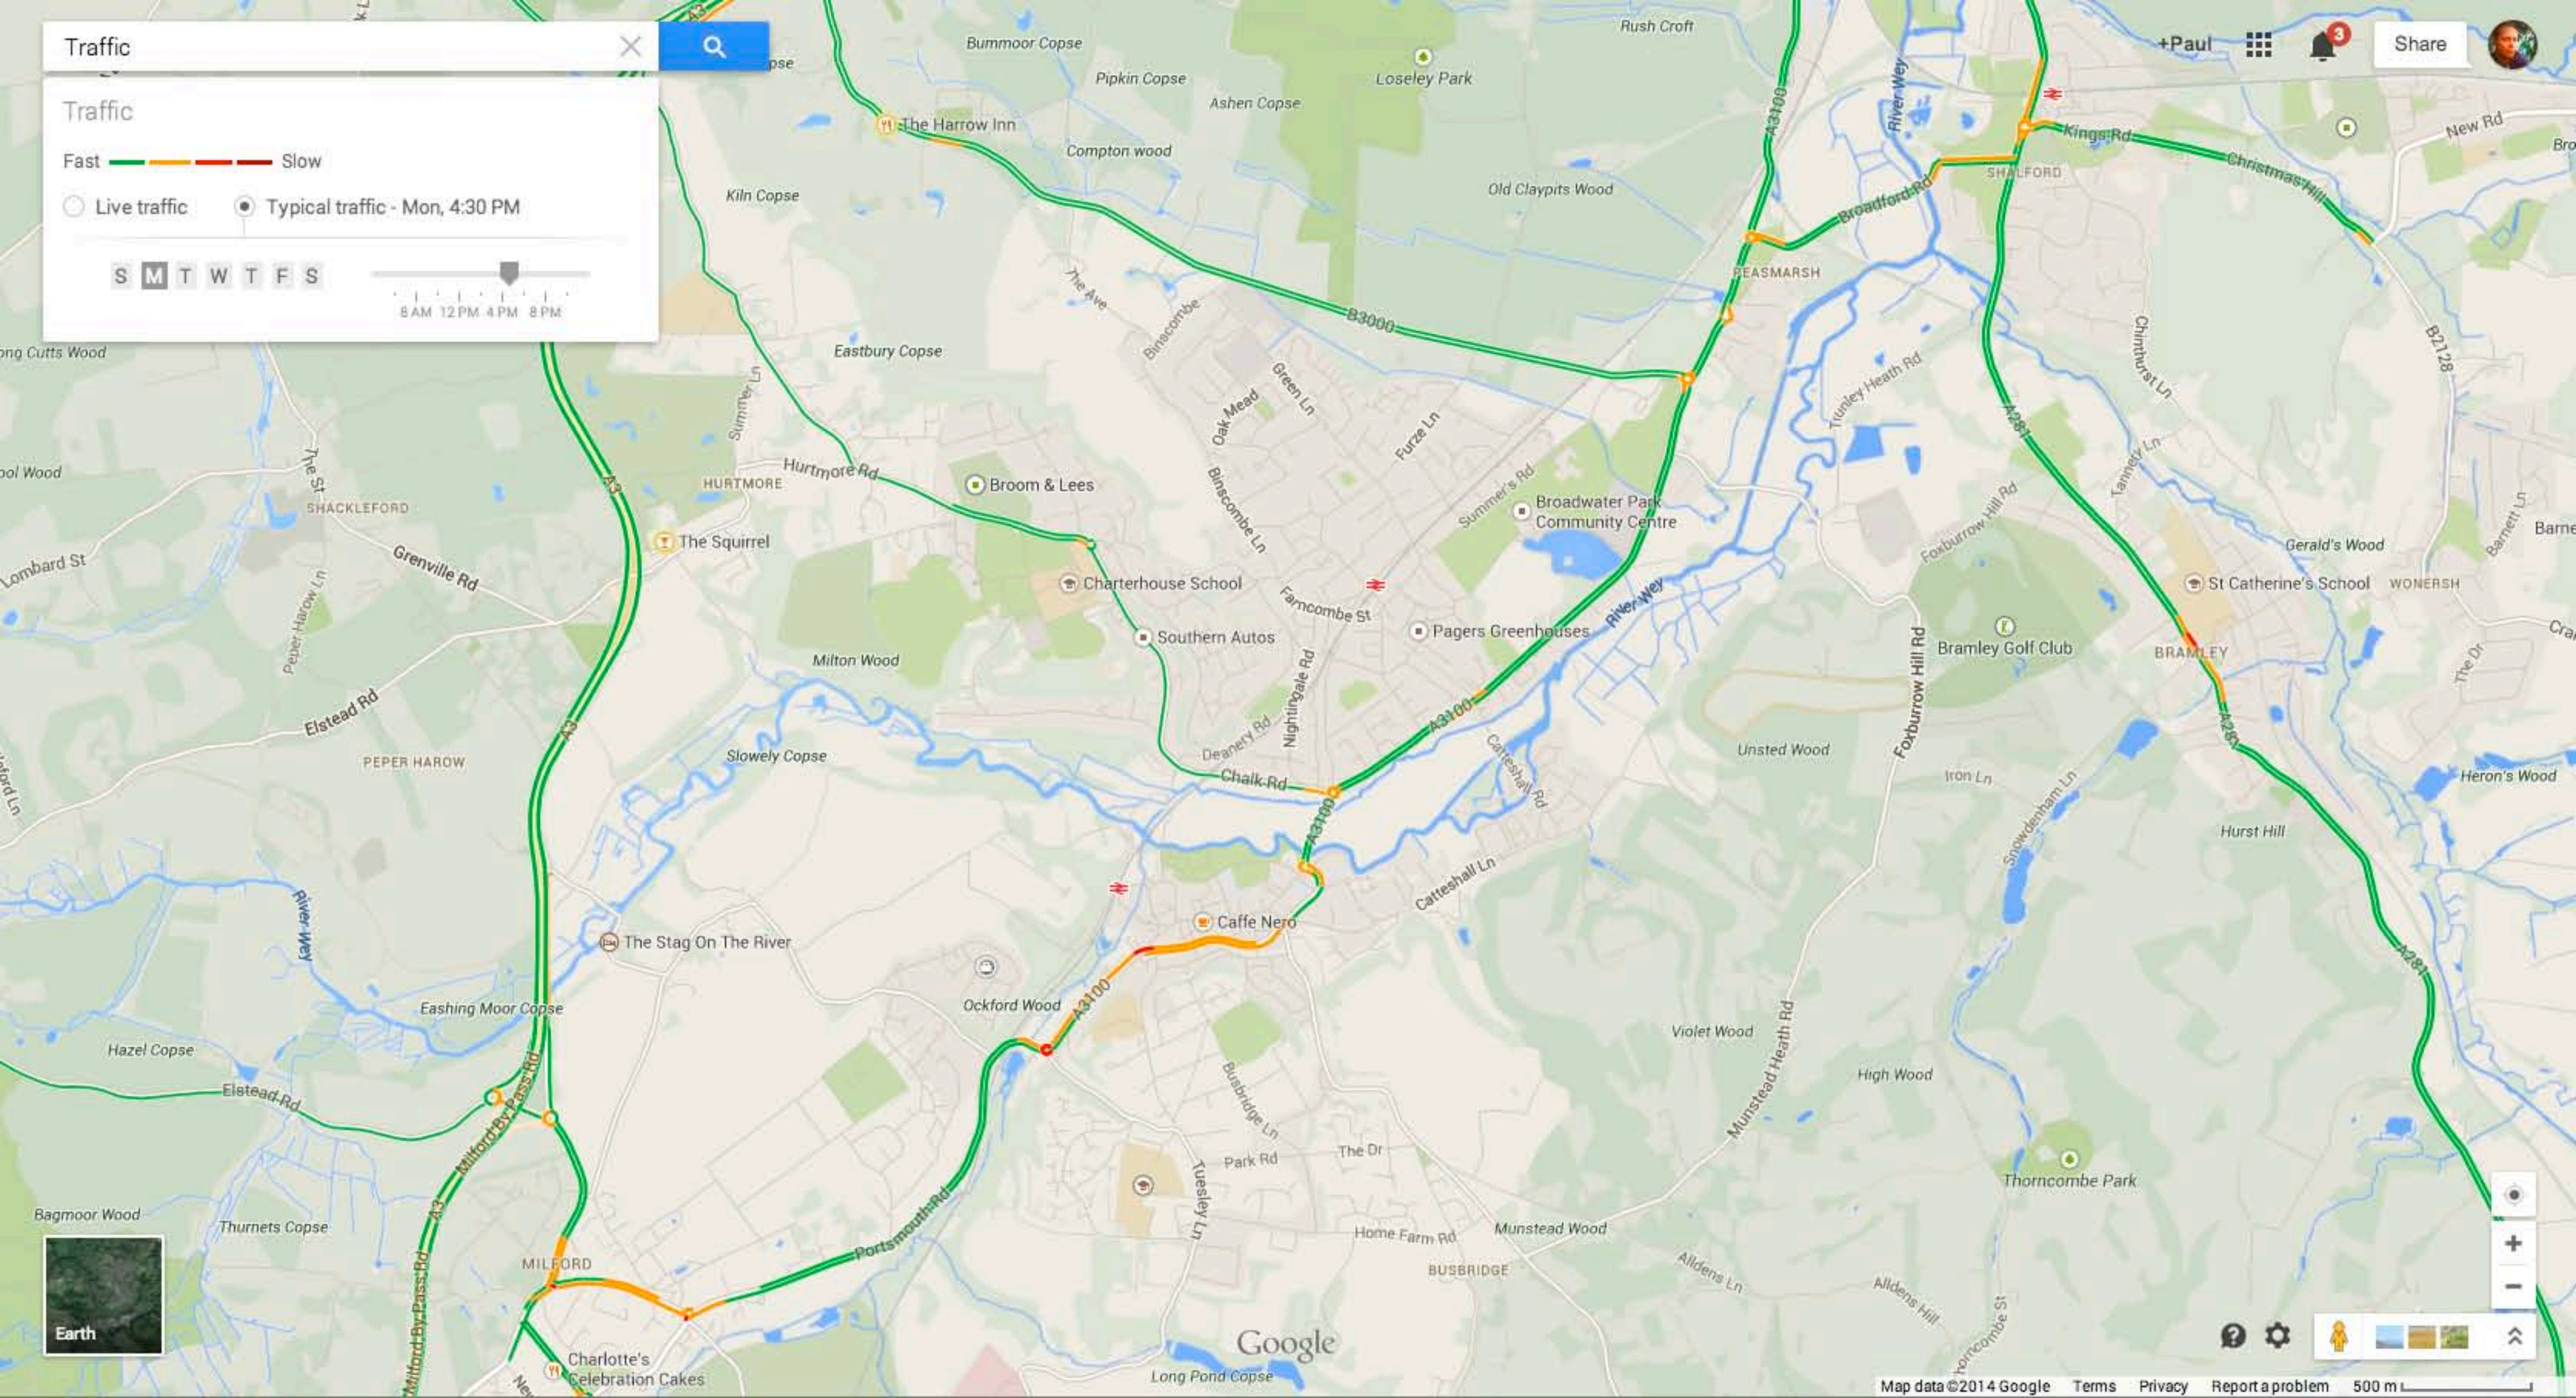

Traffic

Traffic

Fast Slow

Live traffic  Typical traffic - Mon, 4:30 PM

S M T W T F S

8 AM 12 PM 4 PM 8 PM

Google