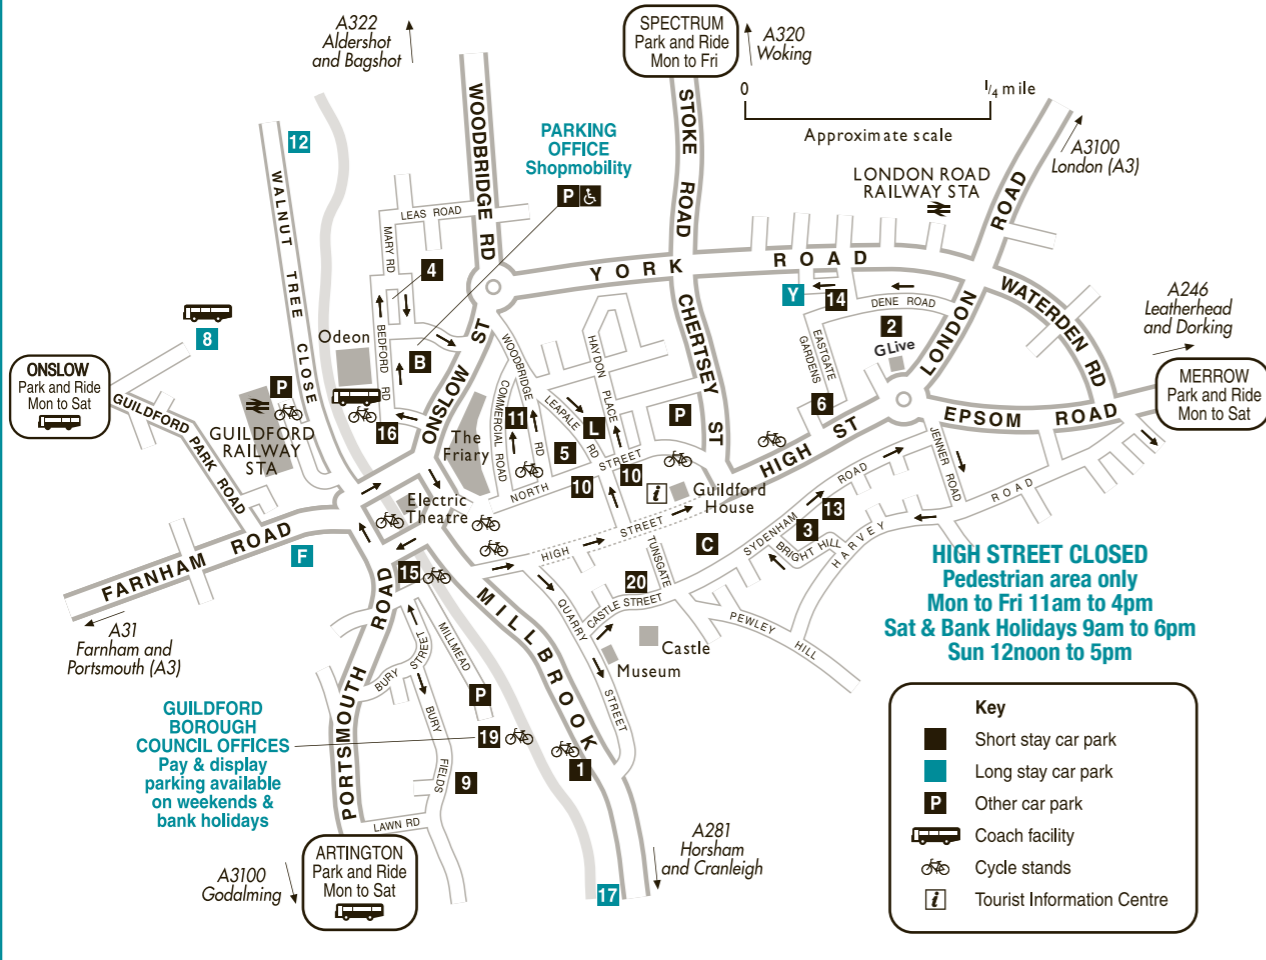

Guildford town centre

Car park charges from April 2014

Multi Storey   Surface level   Pay on Foot

Map ref	CAR PARKS	SPACES	DAYTIME- MONDAY TO SATURDAY				EVENINGS		SUNDAY	
			1st hour	2nd hour	3rd hour	Each subsequent hour	Per Visit	Per Visit	Per Visit	
			Mon-Sat incl Bank Holidays 8am-6pm				Mon-Sat 6pm-10pm	Sun 5pm-10pm	Sun 11am-5pm	Per Visit
B	Bedford Road	1033	£1.20	£1.20	£1.20	£1.20	£1.00	£1.00	£1.50 per visit	
1	Millbrook	244	£1.20	£1.20	£1.20	£1.20	£1.00	£1.00	£1.50 per visit	
2	G Live	220	£1.20	£1.20	£1.20	£1.20	£1.00	£1.00	£1.50 per visit	
4	Mary Road	107	£1.20	£1.20	£1.20	£1.20	£1.00	£1.00	£1.50 per visit	
3	Bright Hill	121	£1.20	£1.20	£1.20	£1.20	£1.00	£1.00	Up to 3 hrs £1.50; 3 to 6 hrs £2.50	
16	Bedford Road Surface	68	£1.20	£1.20	£1.20	£1.20	£1.00	£1.00	Up to 3 hrs £1.50; 3 to 6 hrs £2.50	
			Mon-Sat incl Bank Holidays 8am-6pm				Mon-Sat 6pm-10pm	Sun 5pm-10pm	Sun 11am-5pm	Per Visit
C	Castle Car Park	350	£1.20	£1.20	£1.20	£2.00	£1.00	£1.00	Up to 3 hrs £1.50; 3 to 6 hrs £2.50	
L	Leapale Road	384	£1.20	£1.20	£1.20	£2.00	£1.00	£1.00	Up to 3 hrs £1.50; 3 to 6 hrs £2.50	
11	Commercial Rd 2	52	£1.20	£1.20	£1.20	£2.00	£1.00	£1.00	Up to 3 hrs £1.50; 3 to 6 hrs £2.50	
5	Old Police Station	62	£1.20	£1.20	£1.20	£2.00	£1.00	£1.00	Up to 3 hrs £1.50; 3 to 6 hrs £2.50	
6	Upper High Street	49	£1.20	£1.20	£1.20	£2.00	£1.00	£1.00	Up to 3 hrs £1.50; 3 to 6 hrs £2.50	
20	Tunsgate	64	£1.20	£1.20	£1.20	£2.00	£1.00	£1.00	Up to 3 hrs £1.50; 3 to 6 hrs £2.50	
			Mon-Sat incl Bank Holidays 7am-7pm				Mon-Sat 7pm-7am (Per Hour)	Sun 5pm-Mon 7am	Sun 11am-5pm	Per Visit
F	Farnham Road	917	90p	90p	90p	90p	10p	10p	£1.50 per visit	
			Mon-Sat incl Bank Holidays 8am -6pm				Mon-Sat 6pm-10pm (Per Visit)	Sun 5pm-10pm	Sun 11am-5pm	Per Visit
Y	York Road	605	90p	90p	90p	90p	£1.00	£1.00	£1.50 per visit	
			Saturday Parking and Bank Holidays 8am -6pm				Mon-Sat 6pm-10pm	Sun 5pm-10pm	Sun 11am-5pm	Per Visit
9	Lawn Road	107	£1.20	£1.20	£1.20	£1.20	Closed	Closed	£1.50 per visit	
19	Millmead House (Front)	27	£1.20	£1.20	£1.20	£1.20	Closed	Closed	£1.50 per visit	
13	Robin Hood	23	£1.20	£1.20	£1.20	£1.20	Closed	Closed	£1.50 per visit	
14	St Josephs	71	£1.20	£1.20	£1.20	£1.20	Closed	Closed	£1.50 per visit	
15	Portsmouth Road	98	£1.20	£1.20	£1.20	£1.20	£1.00	£1.00	Up to 3 hrs £1.50; 3 to 6 hrs £2.50	
			Mon-Fri incl Bank Holidays 8am- 6pm				Saturday 8am-6pm	Mon-Sat 6pm-10pm	Sun 5pm-10pm	Sun 11am-5pm
8	Guildford Park	400	£4.50 per visit			£1 per visit	Free	Free	Free	
17	Shalford Park	66	£2.80 per visit			Closed	Free	Closed	Closed	
12	Walnut Tree Close	17	£3 per visit			Free	Free	Free	Free	
	Ash Vale Station	29	£1 per visit 7am-4pm			Free	Free	Free	Free	
			Mon-Thurs 8am-6pm			Fri-Sat	Mon-Thurs 6pm-10pm & Sat 8pm-10pm	Sun 5pm-10pm	Sun 11am-5pm	
10	North Street	49	80p per 30 mins / max stay 30 mins. No parking after 10pm Thursdays			Closed	£1 Per Visit	£1.00	80p per 30 mins