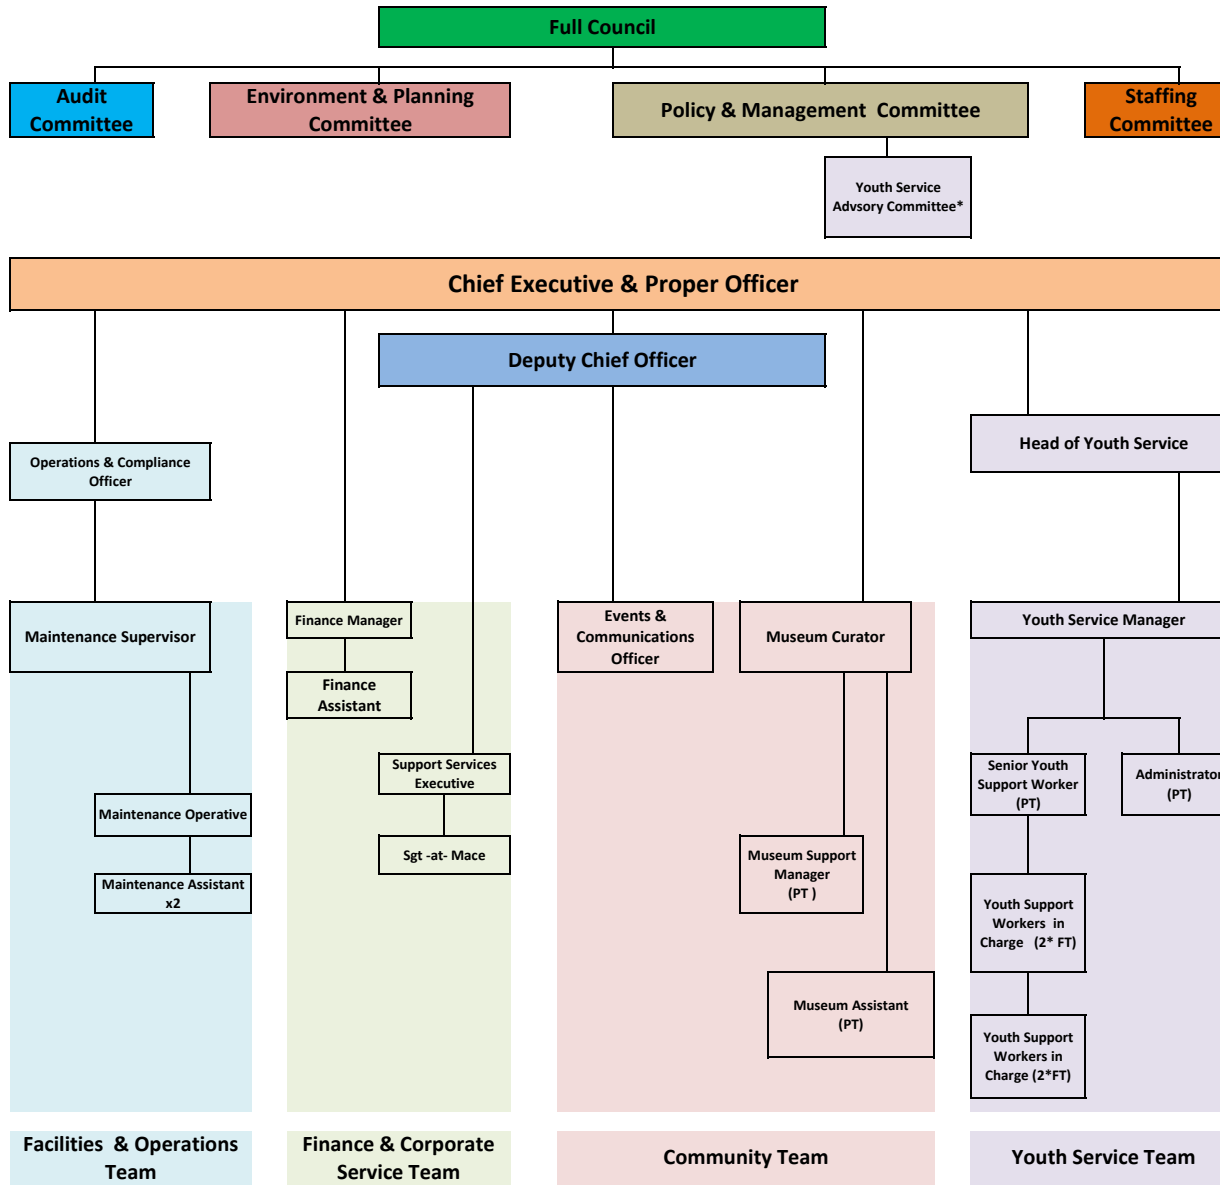

# Godalming Town Council - Organisational Chart

\* An Advisory Committee of the P&M Committee