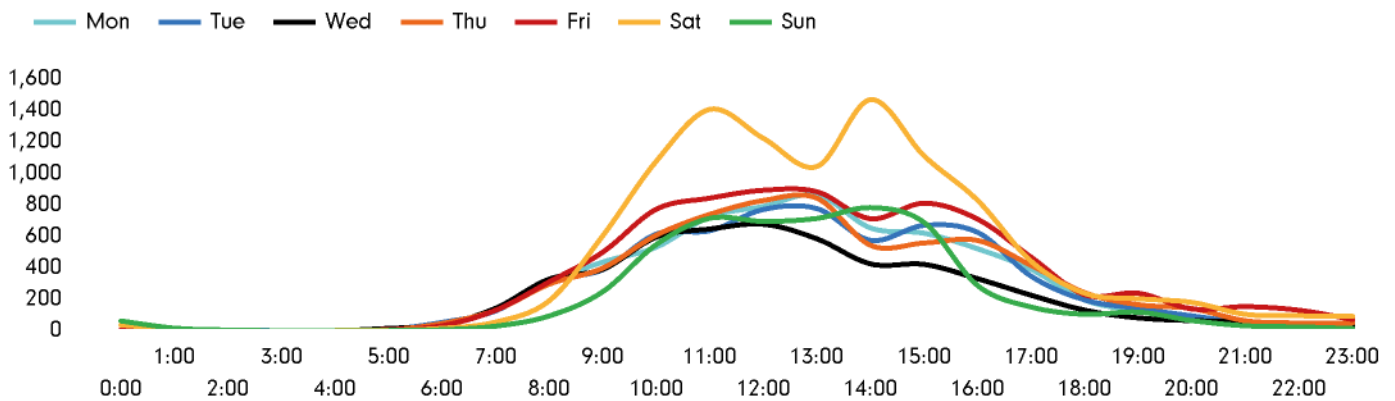

Footfall by week

■ This Week ■ Previous Week ■ Previous Year

Weather

	Mon	Tue	Wed	Thu	Fri	Sat	Sun
This week	 12°	 14°	 12°	 13°	 16°	 14°	 11°
Previous week	 7°	 11°	 12°	 12°	 11°	 11°	 11°
Previous year	 12°	 13°	 10°	 9°	 10°	 9°	 12°

Footfall by day

Footfall by hour

Footfall by week

Footfall by location

This Week	48,869
Previous Week	47,864
Previous Year	32,127
Week on week %	2.1 %
Year on Year %	52.1 %

Notes

Year to Date % Change is the annual % change in footfall from January of this year compared to the same period last year. Week 1, 2022 to Week 11, 2022 Vs Week 1, 2021 to Week 11, 2021