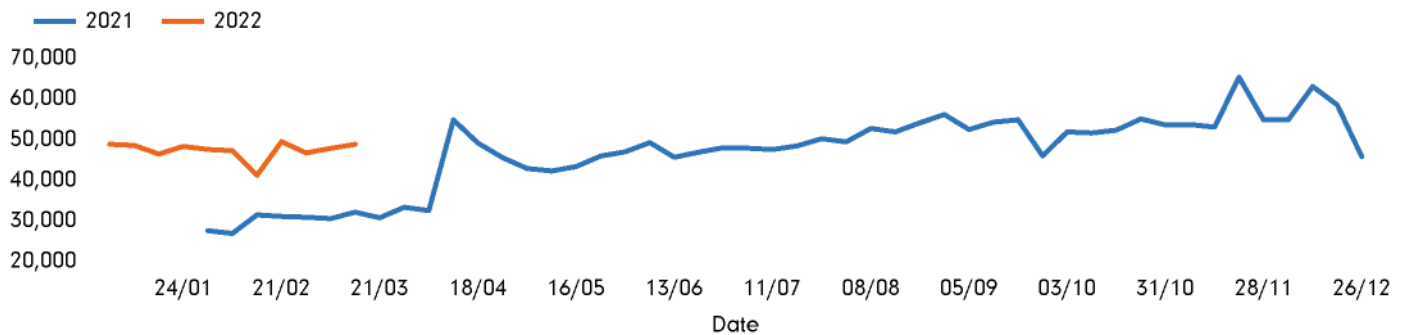

Footfall by week

■ This Week ■ Previous Week ■ Previous Year

Weather

	Mon	Tue	Wed	Thu	Fri	Sat	Sun
This week	 12°	 14°	 12°	 13°	 16°	 14°	 11°
Previous week	 7°	 11°	 12°	 12°	 11°	 11°	 11°
Previous year	 12°	 13°	 10°	 9°	 10°	 9°	 12°

Footfall by day

Footfall by hour

Footfall by week

Footfall by location

This Week	48,869
Previous Week	47,864
Previous Year	32,127
Week on week %	2.1 %
Year on Year %	52.1 %

Notes

Year to Date % Change is the annual % change in footfall from January of this year compared to the same period last year. Week 1, 2022 to Week 11, 2022 Vs Week 1, 2021 to Week 11, 2021