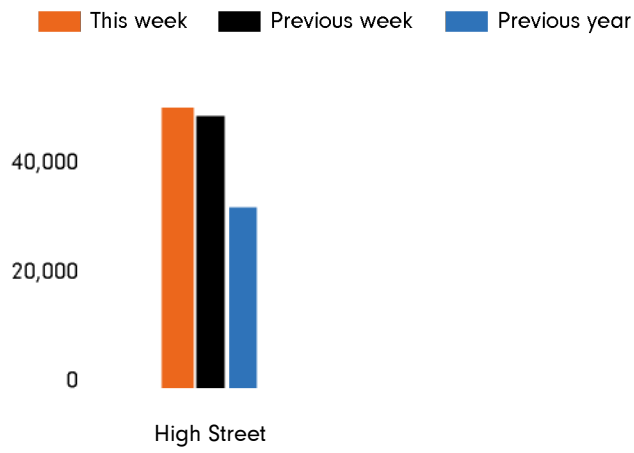

The total number of visitors to Godalming Town Centre in week commencing 14 March 2022 was 48,869.

The busiest day in week commencing 14 March 2022 was Saturday with 10,443 visitors.

The peak hour of the week was 14:00 on Saturday 19 March 2022 with footfall of 1,468.

Footfall by week

■ This Week ■ Previous Week ■ Previous Year

Weather

	Mon	Tue	Wed	Thu	Fri	Sat	Sun
This week	 12°	 14°	 12°	 13°	 16°	 14°	 11°
Previous week	 7°	 11°	 12°	 12°	 11°	 11°	 11°
Previous year	 12°	 13°	 10°	 9°	 10°	 9°	 12°

Footfall by day

Footfall by hour

Footfall by week

Footfall by location

This Week	48,869
Previous Week	47,864
Previous Year	32,127
Week on week %	2.1 %
Year on Year %	52.1 %

Notes

Year to Date % Change is the annual % change in footfall from January of this year compared to the same period last year. Week 1, 2022 to Week 11, 2022 Vs Week 1, 2021 to Week 11, 2021

Year on Year % Change is the % change in footfall for this week compared to the same week in the previous year. Week 11, 2022 Vs Week 11, 2021

Week on Week % Change is the % change in footfall for this week from the previous week. Week 11 2022 Vs Week 10 2022