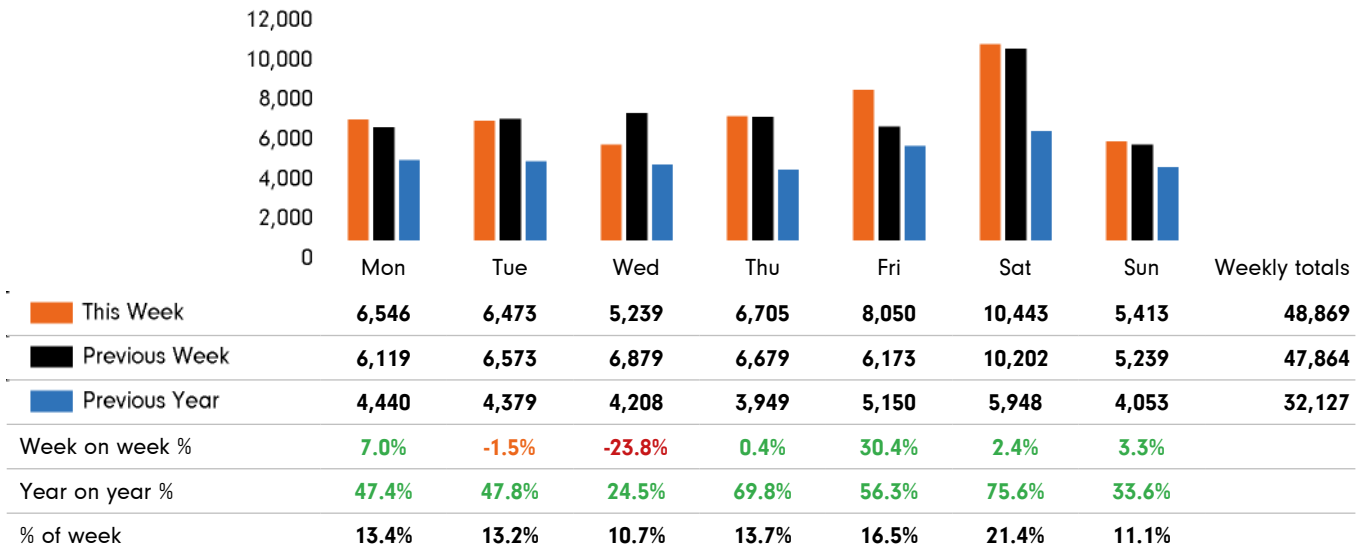

The total number of visitors to Godalming Town Centre for the last 52 weeks is 2,559,486 which is 1115.6% up on the previous year.

The total number of visitors for the year to date is 521,346 which is 147.6% up on the previous year.

The total number of visitors to Godalming Town Centre in week commencing 14 March 2022 was 48,869.

The busiest day in week commencing 14 March 2022 was Saturday with 10,443 visitors.

The peak hour of the week was 14:00 on Saturday 19 March 2022 with footfall of 1,468.

Footfall by week

■ This Week ■ Previous Week ■ Previous Year

Weather

	Mon	Tue	Wed	Thu	Fri	Sat	Sun
This week	 12°	 14°	 12°	 13°	 16°	 14°	 11°
Previous week	 7°	 11°	 12°	 12°	 11°	 11°	 11°
Previous year	 12°	 13°	 10°	 9°	 10°	 9°	 12°

Footfall by day

Footfall by hour

Footfall by week

Footfall by location

This Week	48,869
Previous Week	47,864
Previous Year	32,127
Week on week %	2.1 %
Year on Year %	52.1 %

Notes

Year to Date % Change is the annual % change in footfall from January of this year compared to the same period last year. Week 1, 2022 to Week 11, 2022 Vs Week 1, 2021 to Week 11, 2021