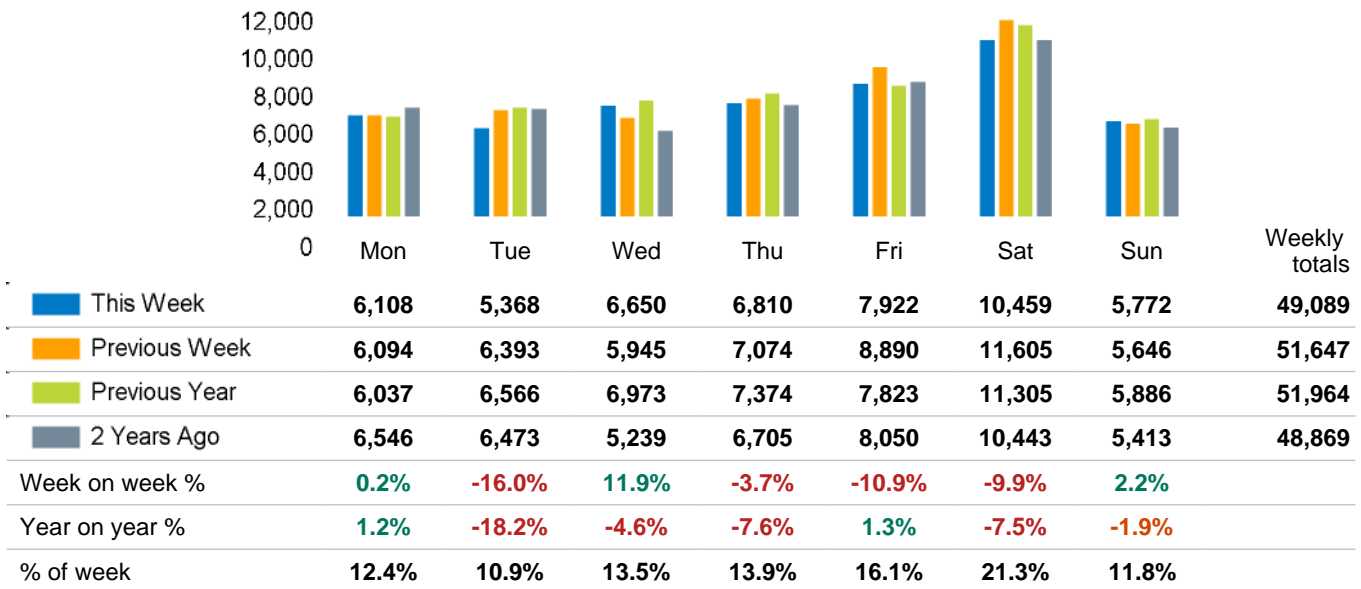

The total number of visitors to Godalming Town Centre for the last 52 weeks is 2,763,561 which is 1.2% up on the previous year.

The total number of visitors for the year to date is 546,182 which is 0.7% up on the previous year.

The total number of visitors to Godalming Town Centre in week commencing 11 March 2024 was 49,089.

The busiest day in week commencing 11 March 2024 was Saturday with 10,459 visitors.

The peak hour of the week was 11:00 on Saturday 16 March 2024 with footfall of 1,463.

Footfall Counts by week

Weather

	Mon	Tue	Wed	Thu	Fri	Sat	Sun
This week	10°	14°	14°	17°	17°	14°	16°
Previous week	11°	11°	12°	12°	12°	13°	13°
Previous year	14°	14°	10°	8°	14°	14°	14°

Footfall Counts by day