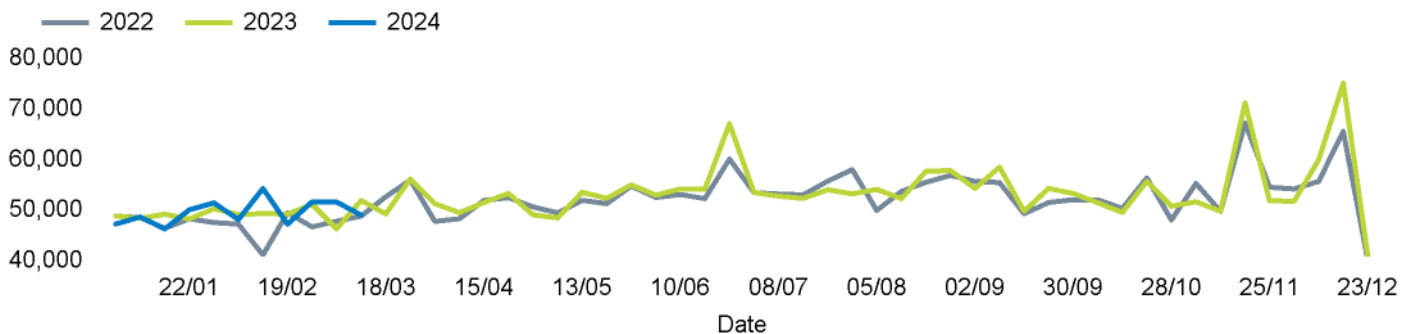

Footfall Counts by week