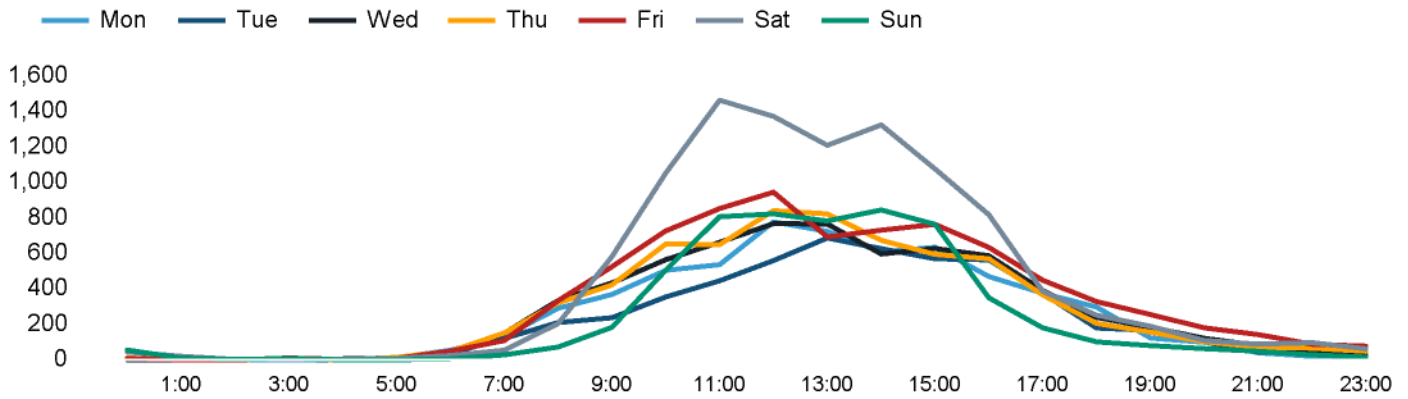

Footfall Counts by hour