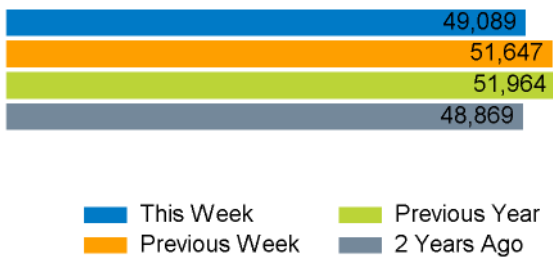

Footfall Report for: Godalming Town Centre

Weekly Footfall Counts

	Year to date %		Year on year %		Week on week %	
	2024	2023	2024	2023	2024	2023
Godalming Town Centre	0.7%	4.1%	-5.5%	6.3%	-5.0%	12.1%
South East	-5.9%	5.7%	-5.2%	7.1%	-5.3%	12.3%
UK	-1.6%	11.5%	-2.2%	0.8%	-2.8%	10.9%

Benchmark calculations (Year on Year and Week on Week) have been calculated using like for like data sets (only those counters available in both comparison periods) to ensure statistical accuracy

Headlines

The total number of visitors to Godalming Town Centre for the last 52 weeks is 2,763,561 which is 1.2% up on the previous year.

The total number of visitors for the year to date is 546,182 which is 0.7% up on the previous year.

The total number of visitors to Godalming Town Centre in week commencing 11 March 2024 was 49,089.

The busiest day in week commencing 11 March 2024 was Saturday with 10,459 visitors.

The peak hour of the week was 11:00 on Saturday 16 March 2024 with footfall of 1,463.

Footfall Counts by week

Weather

	Mon	Tue	Wed	Thu	Fri	Sat	Sun
This week	10°	14°	14°	17°	17°	14°	16°
Previous week	11°	11°	12°	12°	12°	13°	13°
Previous year	14°	14°	10°	8°	14°	14°	14°