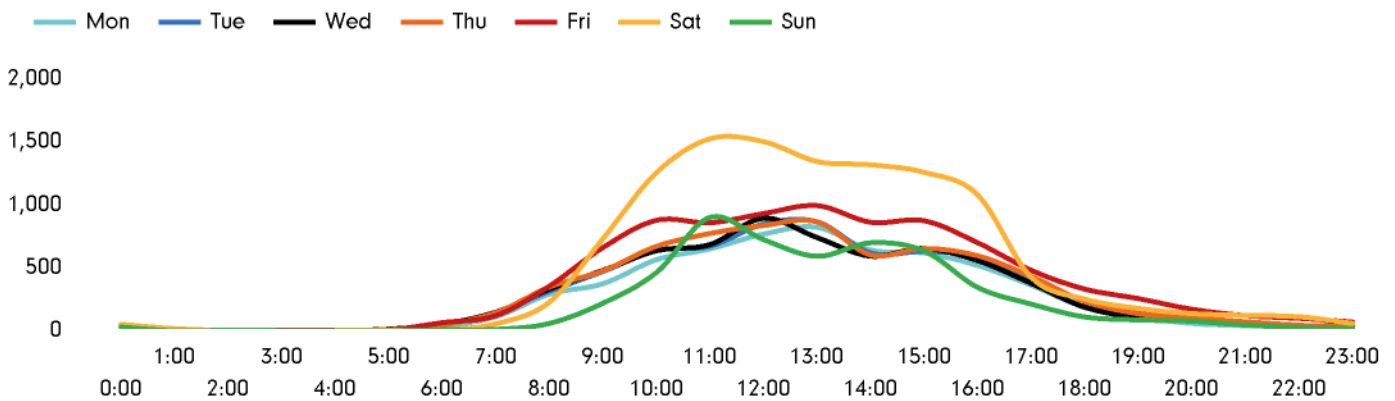

Footfall by week

Weather

	Mon	Tue	Wed	Thu	Fri	Sat	Sun
This week	 15°	 17°	 18°	 18°	 18°	 18°	 17°
Previous week	 12°	 14°	 12°	 13°	 16°	 14°	 11°
Previous year	 13°	 12°	 12°	 12°	 11°	 11°	 12°

Footfall by day

Footfall by hour

Footfall by week

Footfall by location

This Week	52,684
Previous Week	48,869
Previous Year	30,751
Week on week %	7.8 %
Year on Year %	71.3 %

Notes

Year to Date % Change is the annual % change in footfall from January of this year compared to the same period last year. Week 1, 2022 to Week 12, 2022 Vs Week 1, 2021 to Week 12, 2021