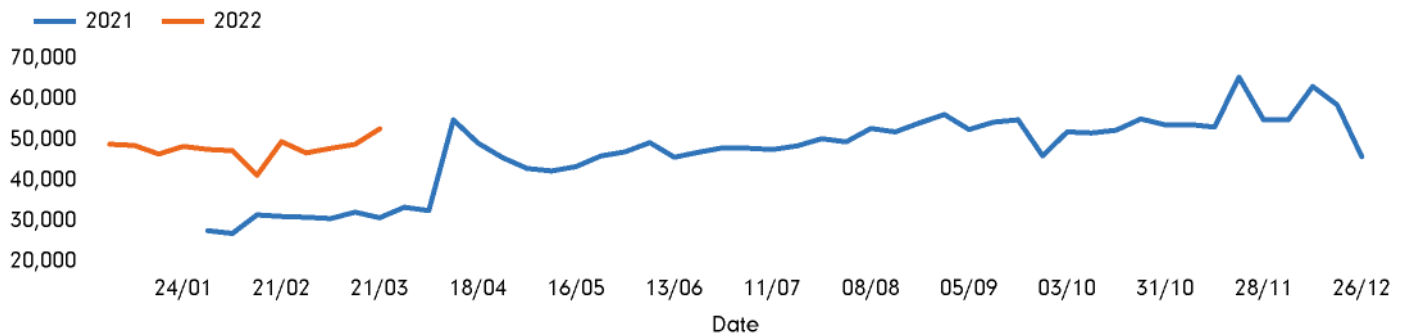

Footfall by week

Weather

	Mon	Tue	Wed	Thu	Fri	Sat	Sun
This week	 15°	 17°	 18°	 18°	 18°	 18°	 17°
Previous week	 12°	 14°	 12°	 13°	 16°	 14°	 11°
Previous year	 13°	 12°	 12°	 12°	 11°	 11°	 12°

Footfall by day

Footfall by hour

Footfall by week

Footfall by location

This Week	52,684
Previous Week	48,869
Previous Year	30,751
Week on week %	7.8 %
Year on Year %	71.3 %

Notes

Year to Date % Change is the annual % change in footfall from January of this year compared to the same period last year. Week 1, 2022 to Week 12, 2022 Vs Week 1, 2021 to Week 12, 2021