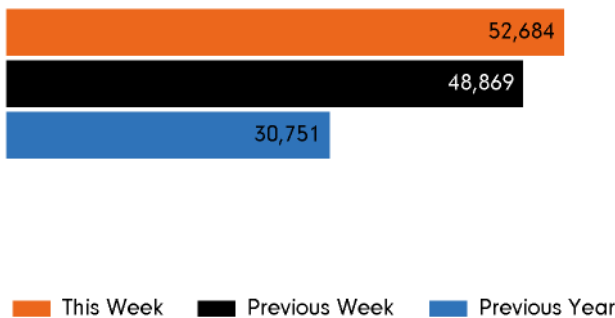

Footfall Report for: Godalming Town Centre

Weekly Footfall

	Year to date %		Year on year %		Week on week %	
	2022	2021	2022	2021	2022	2021
Godalming Town Centre	58.2%		71.3%		7.8%	-4.3%
South East	125.8%	-55.9%	110.2%	87.4%	8.3%	-2.2%
UK	152.5%	-63.8%	145.9%	81.1%	8.3%	2.4%

Benchmark calculations (Year on Year and Week on Week) have been calculated using like for like data sets (only those counters available in both comparison periods) to ensure statistical accuracy

Headlines

The total number of visitors to Godalming Town Centre for the last 52 weeks is 2,581,419 which is 58.2% up on the previous year.

The total number of visitors for the year to date is 574,030 which is 58.2% up on the previous year.

The total number of visitors to Godalming Town Centre in week commencing 21 March 2022 was 52,684.

The busiest day in week commencing 21 March 2022 was Saturday with 11,671 visitors.

The peak hour of the week was 11:00 on Saturday 26 March 2022 with footfall of 1,525.

Footfall by week

Weather

	Mon	Tue	Wed	Thu	Fri	Sat	Sun
This week	15°	17°	18°	18°	18°	18°	17°
Previous week	12°	14°	12°	13°	16°	14°	11°
Previous year	13°	12°	12°	12°	11°	11°	12°