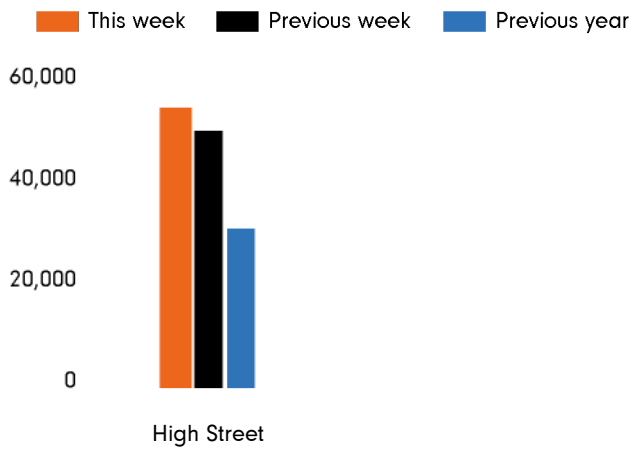

The total number of visitors to Godalming Town Centre for the last 52 weeks is 2,581,419 which is 58.2% up on the previous year.

The total number of visitors for the year to date is 574,030 which is 58.2% up on the previous year.

The total number of visitors to Godalming Town Centre in week commencing 21 March 2022 was 52,684.

The busiest day in week commencing 21 March 2022 was Saturday with 11,671 visitors.

The peak hour of the week was 11:00 on Saturday 26 March 2022 with footfall of 1,525.

Footfall by week

Weather

	Mon	Tue	Wed	Thu	Fri	Sat	Sun
This week	 15°	 17°	 18°	 18°	 18°	 18°	 17°
Previous week	 12°	 14°	 12°	 13°	 16°	 14°	 11°
Previous year	 13°	 12°	 12°	 12°	 11°	 11°	 12°

Footfall by day

Footfall by hour

Footfall by week

Footfall by location

This Week	52,684
Previous Week	48,869
Previous Year	30,751
Week on week %	7.8 %
Year on Year %	71.3 %

Notes

Year to Date % Change is the annual % change in footfall from January of this year compared to the same period last year. Week 1, 2022 to Week 12, 2022 Vs Week 1, 2021 to Week 12, 2021