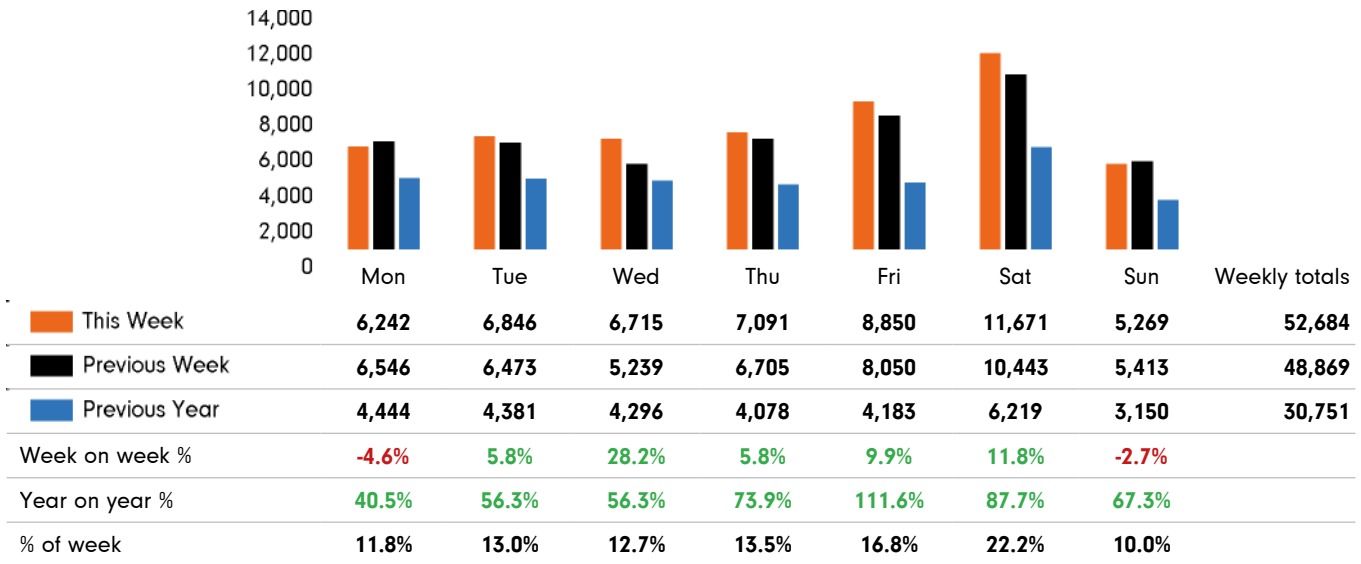

The total number of visitors to Godalming Town Centre for the last 52 weeks is 2,581,419 which is 58.2% up on the previous year.

The total number of visitors for the year to date is 574,030 which is 58.2% up on the previous year.

The total number of visitors to Godalming Town Centre in week commencing 21 March 2022 was 52,684.

The busiest day in week commencing 21 March 2022 was Saturday with 11,671 visitors.

The peak hour of the week was 11:00 on Saturday 26 March 2022 with footfall of 1,525.

Footfall by week

Weather

	Mon	Tue	Wed	Thu	Fri	Sat	Sun
This week	 15°	 17°	 18°	 18°	 18°	 18°	 17°
Previous week	 12°	 14°	 12°	 13°	 16°	 14°	 11°
Previous year	 13°	 12°	 12°	 12°	 11°	 11°	 12°

Footfall by day