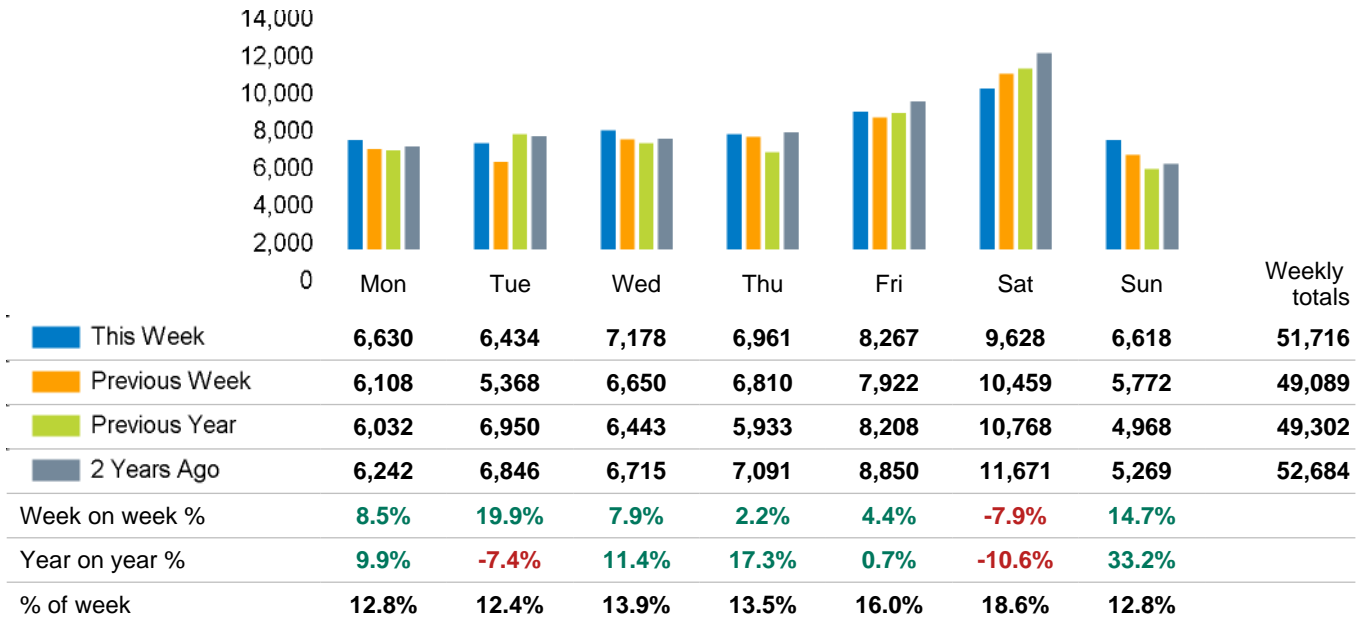

The total number of visitors to Godalming Town Centre for the last 52 weeks is 2,765,975 which is 1.4% up on the previous year.

The total number of visitors for the year to date is 597,898 which is 1% up on the previous year.

The total number of visitors to Godalming Town Centre in week commencing 18 March 2024 was 51,716.

The busiest day in week commencing 18 March 2024 was Saturday with 9,628 visitors.

The peak hour of the week was 11:00 on Saturday 23 March 2024 with footfall of 1,412.

Footfall Counts by week

■ This Week ■ Previous Year
■ Previous Week ■ 2 Years Ago

Weather

	Mon	Tue	Wed	Thu	Fri	Sat	Sun
This week	16°	14°	18°	18°	16°	9°	13°
Previous week	10°	14°	14°	17°	17°	14°	16°
Previous year	11°	12°	13°	14°	14°	13°	14°

Footfall Counts by day

Footfall Counts by hour

Footfall Counts by week

Footfall Counts by location

This week Previous week Previous year 2 Years ago

60,000

40,000

20,000