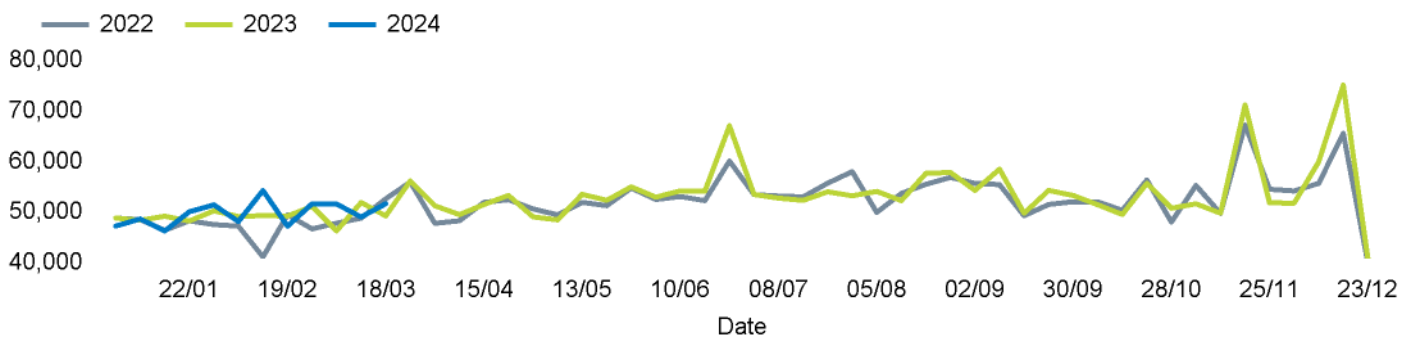

The total number of visitors to Godalming Town Centre in week commencing 18 March 2024 was 51,716.

The busiest day in week commencing 18 March 2024 was Saturday with 9,628 visitors.

The peak hour of the week was 11:00 on Saturday 23 March 2024 with footfall of 1,412.

Footfall Counts by week

■ This Week ■ Previous Year
■ Previous Week ■ 2 Years Ago

Weather

	Mon	Tue	Wed	Thu	Fri	Sat	Sun
This week	16°	14°	18°	18°	16°	9°	13°
Previous week	10°	14°	14°	17°	17°	14°	16°
Previous year	11°	12°	13°	14°	14°	13°	14°

Footfall Counts by day

Footfall Counts by hour

Footfall Counts by week

Footfall Counts by location

This week Previous week Previous year 2 Years ago

60,000

40,000

20,000