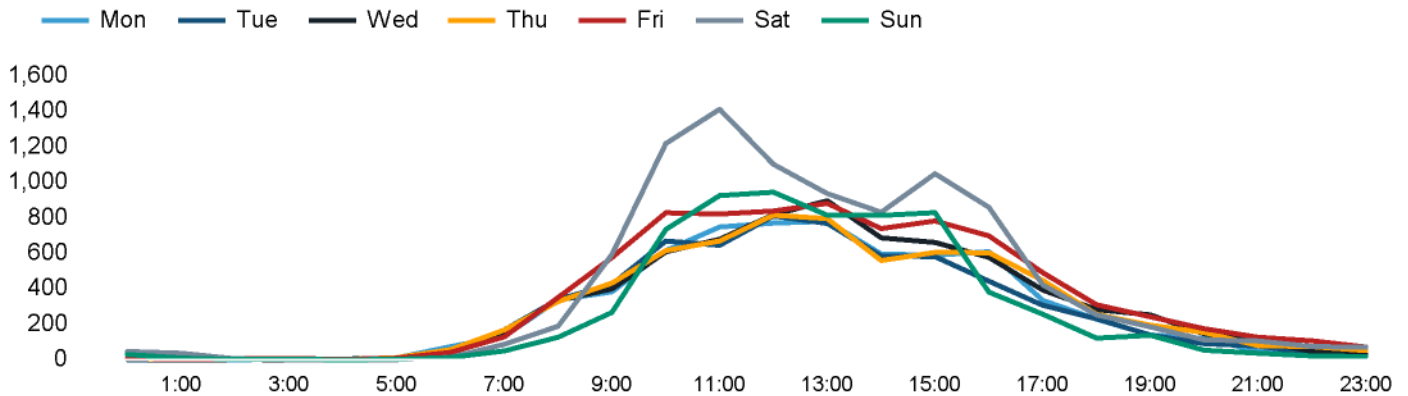

Footfall Counts by hour