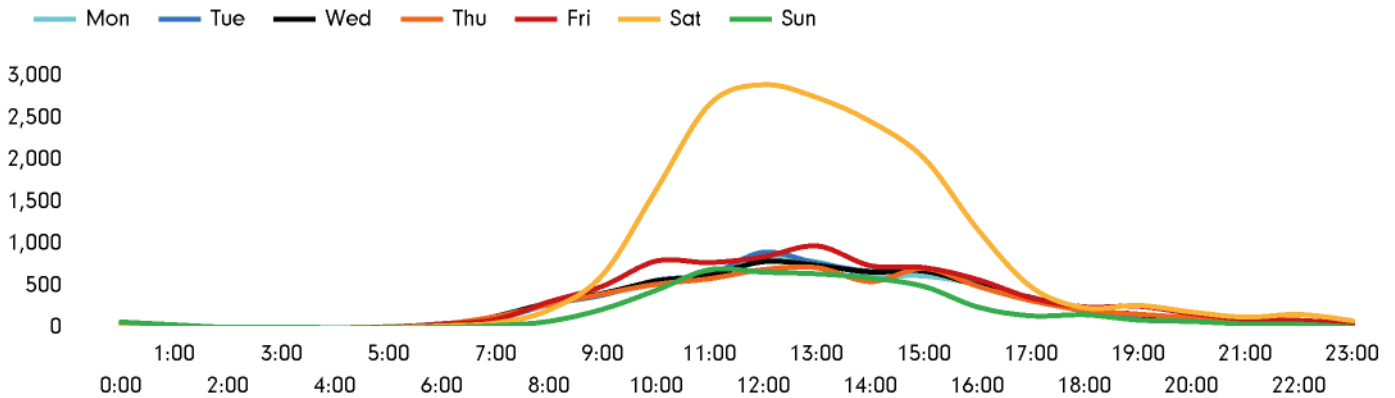

Footfall by week

Weather

	Mon	Tue	Wed	Thu	Fri	Sat	Sun
This week	 18°	 11°	 12°	 8°	 9°	 9°	 10°
Previous week	 15°	 17°	 18°	 18°	 18°	 18°	 17°
Previous year	 17°	 21°	 21°	 17°	 13°	 11°	 15°

Footfall by day

Footfall by hour

Footfall by week

Footfall by location

This Week	55,999
Previous Week	52,684
Previous Year	33,341
Week on week %	6.3 %
Year on Year %	68.0 %

Notes

Year to Date % Change is the annual % change in footfall from January of this year compared to the same period last year. Week1, 2022 to Week 13, 2022 Vs Week 1, 2021 to Week 13, 2021