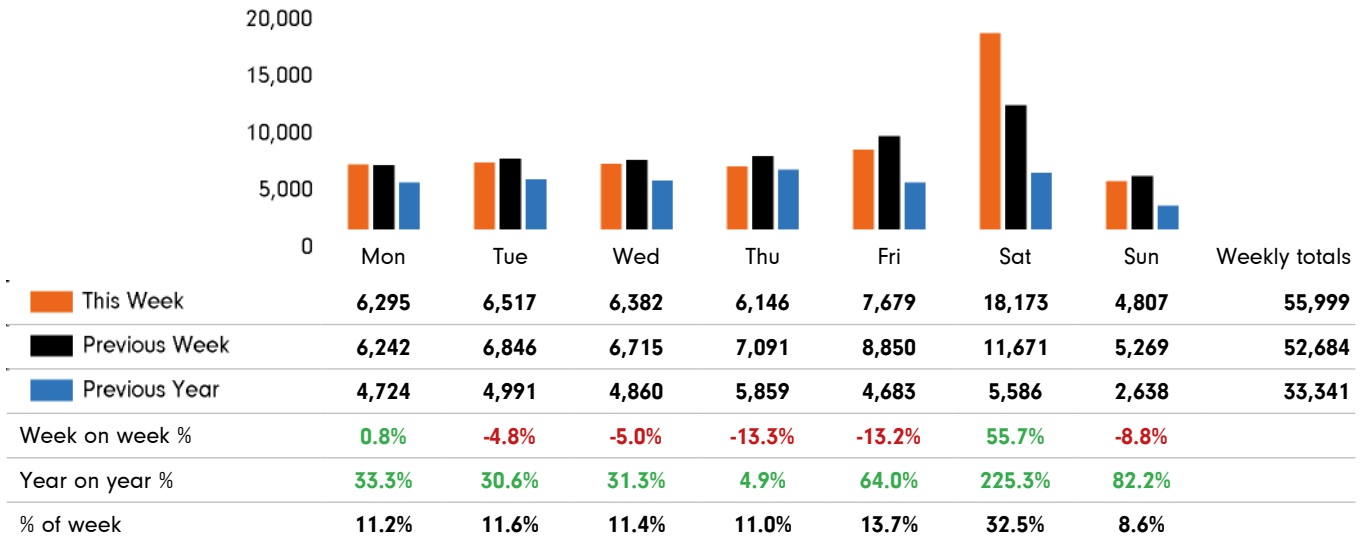

The total number of visitors to Godalming Town Centre for the last 52 weeks is 2,604,077 which is 59.4% up on the previous year.

The total number of visitors for the year to date is 630,029 which is 59.4% up on the previous year.

The total number of visitors to Godalming Town Centre in week commencing 28 March 2022 was 55,999.

The busiest day in week commencing 28 March 2022 was Saturday with 18,173 visitors.

The peak hour of the week was 12:00 on Saturday 2 April 2022 with footfall of 2,895.

Footfall by week

Weather

	Mon	Tue	Wed	Thu	Fri	Sat	Sun
This week	 18°	 11°	 12°	 8°	 9°	 9°	 10°
Previous week	 15°	 17°	 18°	 18°	 18°	 18°	 17°
Previous year	 17°	 21°	 21°	 17°	 13°	 11°	 15°

Footfall by day