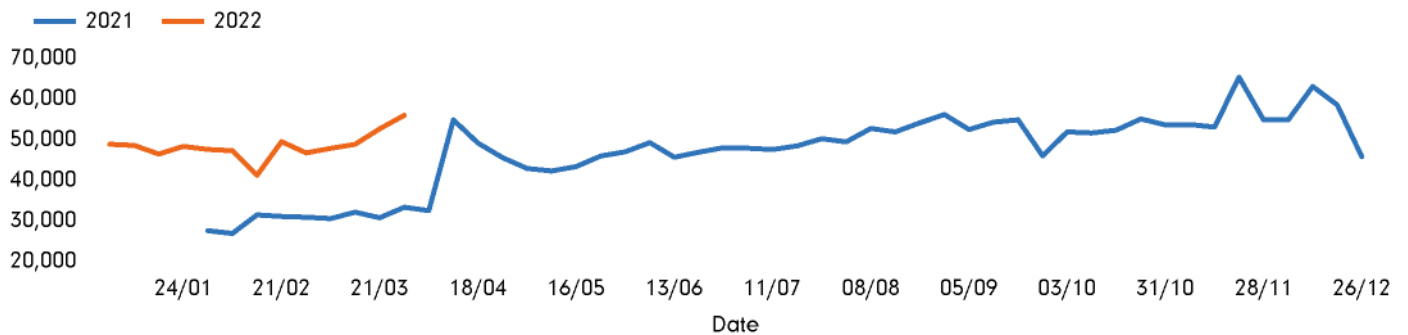

The total number of visitors to Godalming Town Centre in week commencing 28 March 2022 was 55,999.

The busiest day in week commencing 28 March 2022 was Saturday with 18,173 visitors.

The peak hour of the week was 12:00 on Saturday 2 April 2022 with footfall of 2,895.

Footfall by week

Weather

	Mon	Tue	Wed	Thu	Fri	Sat	Sun
This week	 18°	 11°	 12°	 8°	 9°	 9°	 10°
Previous week	 15°	 17°	 18°	 18°	 18°	 18°	 17°
Previous year	 17°	 21°	 21°	 17°	 13°	 11°	 15°

Footfall by day

Footfall by hour

Footfall by week

Footfall by location

This Week	55,999
Previous Week	52,684
Previous Year	33,341
Week on week %	6.3 %
Year on Year %	68.0 %

Notes

Year to Date % Change is the annual % change in footfall from January of this year compared to the same period last year. Week1, 2022 to Week 13, 2022 Vs Week 1, 2021 to Week 13, 2021