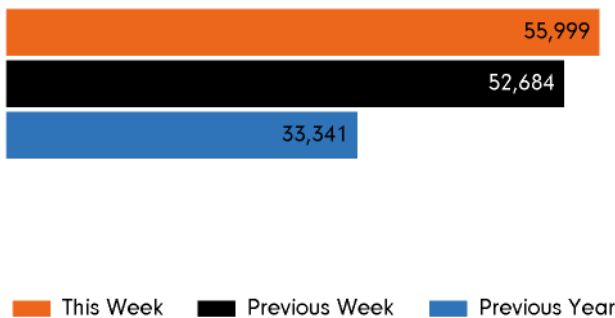

Footfall Report for: Godalming Town Centre

Weekly Footfall

	Year to date %		Year on year %		Week on week %	
	2022	2021	2022	2021	2022	2021
Godalming Town Centre	59.4%		68.0%		6.3%	8.4%
South East	119.9%	-51.6%	70.0%	157.0%	-7.7%	14.9%
UK	146.0%	-60.1%	91.5%	164.5%	-12.4%	13.2%

Benchmark calculations (Year on Year and Week on Week) have been calculated using like for like data sets (only those counters available in both comparison periods) to ensure statistical accuracy

Headlines

The total number of visitors to Godalming Town Centre for the last 52 weeks is 2,604,077 which is 59.4% up on the previous year.

The total number of visitors for the year to date is 630,029 which is 59.4% up on the previous year.

The total number of visitors to Godalming Town Centre in week commencing 28 March 2022 was 55,999.

The busiest day in week commencing 28 March 2022 was Saturday with 18,173 visitors.

The peak hour of the week was 12:00 on Saturday 2 April 2022 with footfall of 2,895.

Footfall by week

Weather

	Mon	Tue	Wed	Thu	Fri	Sat	Sun
This week	 18°	 11°	 12°	 8°	 9°	 9°	 10°
Previous week	 15°	 17°	 18°	 18°	 18°	 18°	 17°
Previous year	 17°	 21°	 21°	 17°	 13°	 11°	 15°