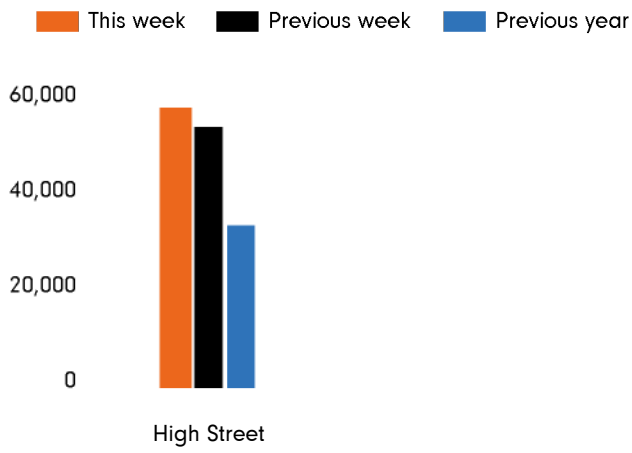

The total number of visitors to Godalming Town Centre for the last 52 weeks is 2,604,077 which is 59.4% up on the previous year.

The total number of visitors for the year to date is 630,029 which is 59.4% up on the previous year.

The total number of visitors to Godalming Town Centre in week commencing 28 March 2022 was 55,999.

The busiest day in week commencing 28 March 2022 was Saturday with 18,173 visitors.

The peak hour of the week was 12:00 on Saturday 2 April 2022 with footfall of 2,895.

Footfall by week

Weather

	Mon	Tue	Wed	Thu	Fri	Sat	Sun
This week	 18°	 11°	 12°	 8°	 9°	 9°	 10°
Previous week	 15°	 17°	 18°	 18°	 18°	 18°	 17°
Previous year	 17°	 21°	 21°	 17°	 13°	 11°	 15°

Footfall by day

Footfall by hour

Footfall by week

Footfall by location

This Week	55,999
Previous Week	52,684
Previous Year	33,341
Week on week %	6.3 %
Year on Year %	68.0 %

Notes

Year to Date % Change is the annual % change in footfall from January of this year compared to the same period last year. Week1, 2022 to Week 13, 2022 Vs Week 1, 2021 to Week 13, 2021