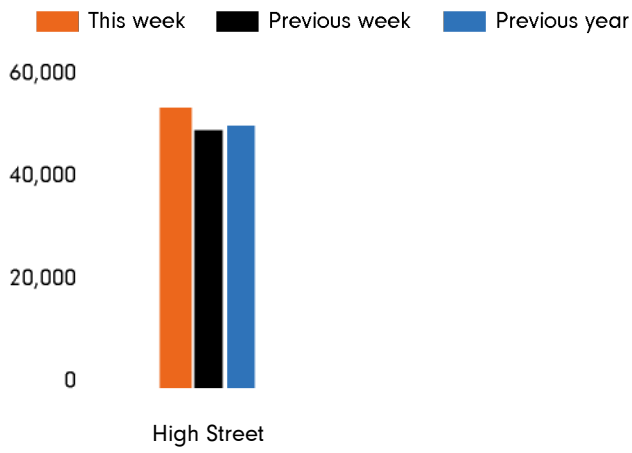

Footfall by week

■ This Week ■ Previous Week ■ Previous Year

Weather

	Mon	Tue	Wed	Thu	Fri	Sat	Sun
This week	 16°	 16°	 18°	 19°	 15°	 17°	 19°
Previous week	 16°	 17°	 17°	 18°	 20°	 21°	 17°
Previous year	 16°	 17°	 15°	 14°	 16°	 16°	 13°

Footfall by day

Footfall by hour

Footfall by week

Footfall by location

This Week	51,980
Previous Week	48,346
Previous Year	49,165
Week on week %	7.5 %
Year on Year %	5.7 %

Notes

Year to Date % Change is the annual % change in footfall from January of this year compared to the same period last year. Week1, 2022 to Week 16, 2022 Vs Week 1, 2021 to Week 16, 2021

Year on Year % Change is the % change in footfall for this week compared to the same week in the previous year. Week16, 2022 Vs Week 16, 2021

Week on Week % Change is the % change in footfall for this week from the previous week. Week 16 2022 Vs Week 15 2022