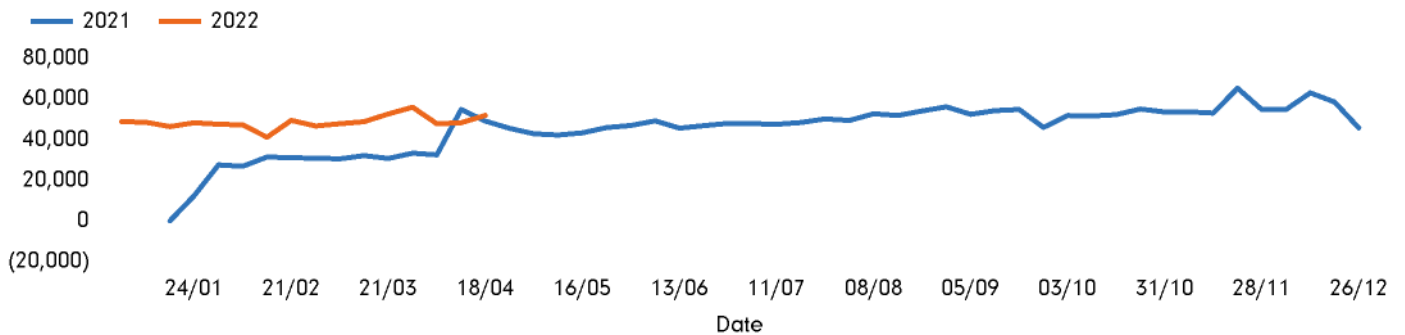

The total number of visitors to Godalming Town Centre in week commencing 18 April 2022 was 51,980.

The busiest day in week commencing 18 April 2022 was Saturday with 10,257 visitors.

The peak hour of the week was 11:00 on Saturday 23 April 2022 with footfall of 1,369.

Footfall by week

■ This Week ■ Previous Week ■ Previous Year

Weather

	Mon	Tue	Wed	Thu	Fri	Sat	Sun
This week	 16°	 16°	 18°	 19°	 15°	 17°	 19°
Previous week	 16°	 17°	 17°	 18°	 20°	 21°	 17°
Previous year	 16°	 17°	 15°	 14°	 16°	 16°	 13°

Footfall by day

Footfall by hour

Footfall by week

Footfall by location

This Week	51,980
Previous Week	48,346
Previous Year	49,165
Week on week %	7.5 %
Year on Year %	5.7 %

Notes

Year to Date % Change is the annual % change in footfall from January of this year compared to the same period last year. Week1, 2022 to Week 16, 2022 Vs Week 1, 2021 to Week 16, 2021