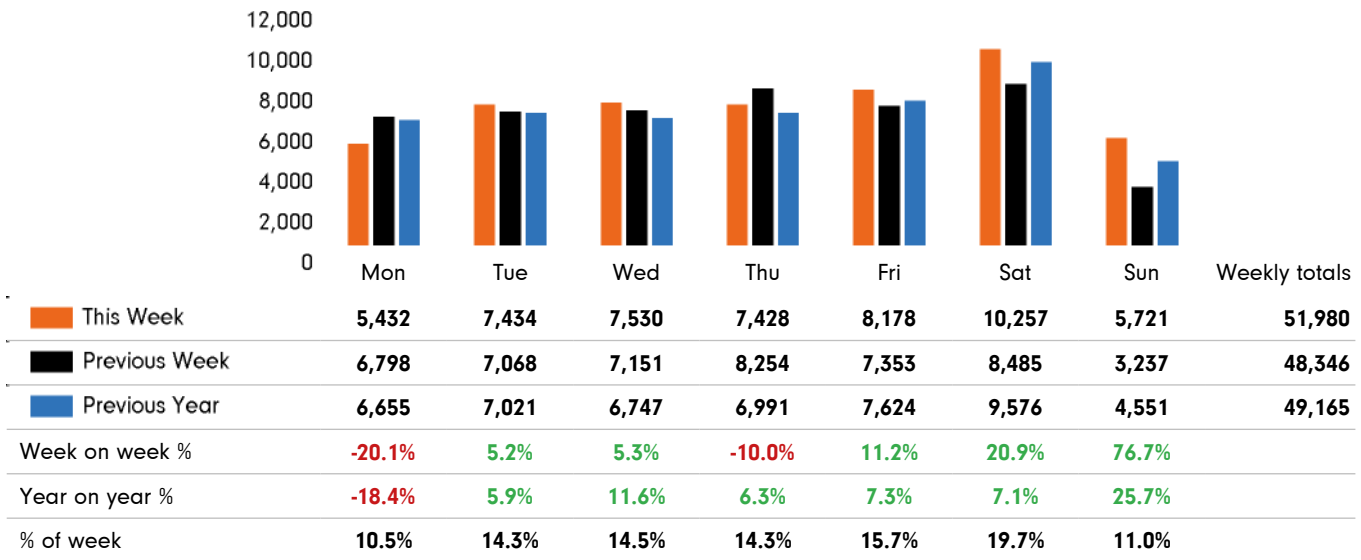

The total number of visitors to Godalming Town Centre for the last 52 weeks is 2,615,690 which is 42.5% up on the previous year.

The total number of visitors for the year to date is 778,192 which is 42.5% up on the previous year.

The total number of visitors to Godalming Town Centre in week commencing 18 April 2022 was 51,980.

The busiest day in week commencing 18 April 2022 was Saturday with 10,257 visitors.

The peak hour of the week was 11:00 on Saturday 23 April 2022 with footfall of 1,369.

Footfall by week

■ This Week ■ Previous Week ■ Previous Year

Weather

	Mon	Tue	Wed	Thu	Fri	Sat	Sun
This week	 16°	 16°	 18°	 19°	 15°	 17°	 19°
Previous week	 16°	 17°	 17°	 18°	 20°	 21°	 17°
Previous year	 16°	 17°	 15°	 14°	 16°	 16°	 13°

Footfall by day

Footfall by hour

Footfall by week

Footfall by location

This Week	51,980
Previous Week	48,346
Previous Year	49,165
Week on week %	7.5 %
Year on Year %	5.7 %

Notes

Year to Date % Change is the annual % change in footfall from January of this year compared to the same period last year. Week1, 2022 to Week 16, 2022 Vs Week 1, 2021 to Week 16, 2021