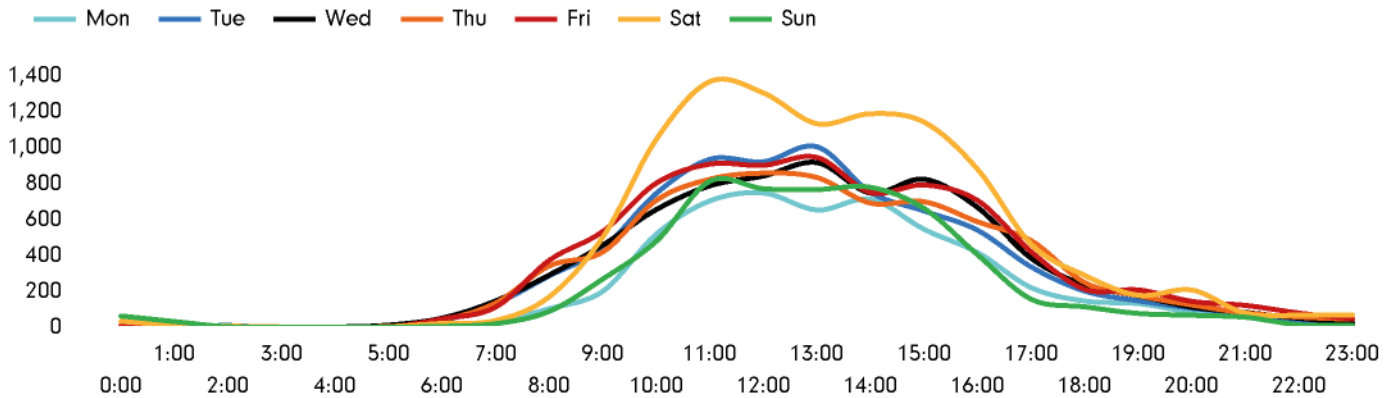

Footfall by week

■ This Week ■ Previous Week ■ Previous Year

Weather

	Mon	Tue	Wed	Thu	Fri	Sat	Sun
This week	 16°	 16°	 18°	 19°	 15°	 17°	 19°
Previous week	 16°	 17°	 17°	 18°	 20°	 21°	 17°
Previous year	 16°	 17°	 15°	 14°	 16°	 16°	 13°

Footfall by day

Footfall by hour

Footfall by week

Footfall by location

This Week	51,980
Previous Week	48,346
Previous Year	49,165
Week on week %	7.5 %
Year on Year %	5.7 %

Notes

Year to Date % Change is the annual % change in footfall from January of this year compared to the same period last year. Week1, 2022 to Week 16, 2022 Vs Week 1, 2021 to Week 16, 2021