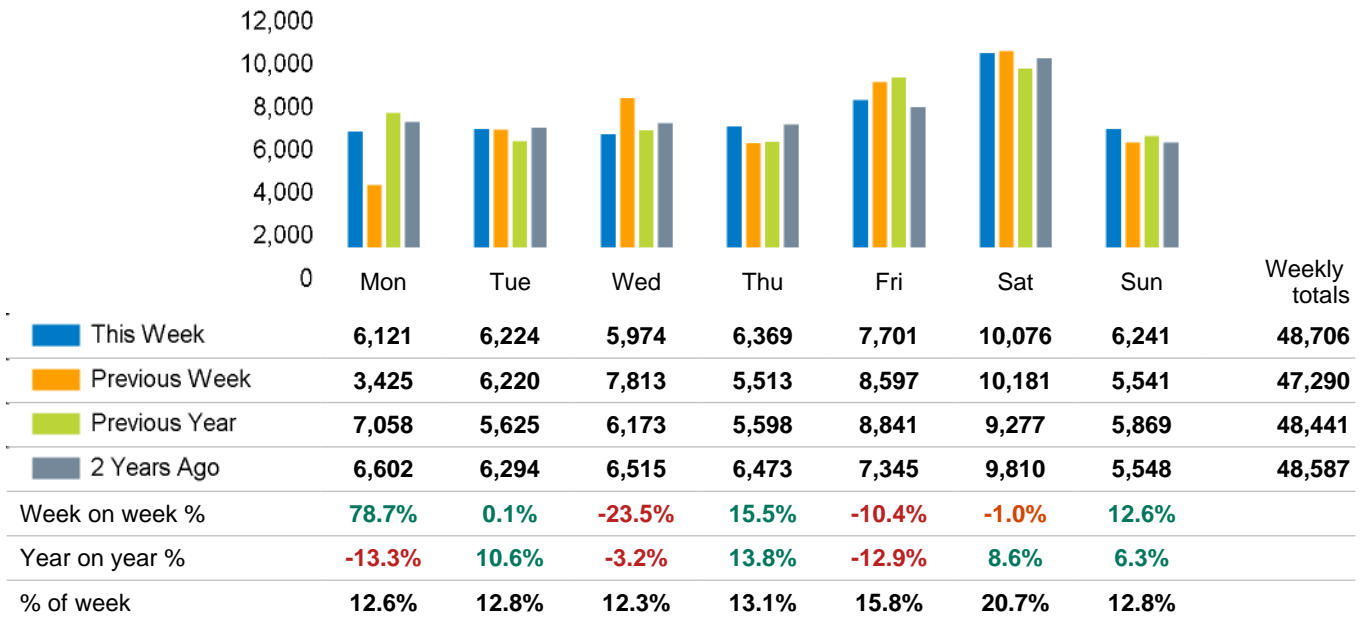

The total number of visitors to Godalming Town Centre for the last 52 weeks is 2,758,580 which is 1.8% up on the previous year.

The total number of visitors for the year to date is 95,996 which is 1.4% down on the previous year.

The total number of visitors to Godalming Town Centre in week commencing 8 January 2024 was 48,706.

The busiest day in week commencing 8 January 2024 was Saturday with 10,076 visitors.

The peak hour of the week was 12:00 on Saturday 13 January 2024 with footfall of 1,359.

Footfall Counts by week

■ This Week ■ Previous Year
■ Previous Week ■ 2 Years Ago

Weather

	Mon	Tue	Wed	Thu	Fri	Sat	Sun
This week	5°	4°	5°	5°	6°	6°	6°
Previous week	12°	13°	13°	12°	9°	7°	7°
Previous year	9°	9°	12°	11°	12°	10°	12°

Footfall Counts by day

Footfall Counts by hour

Footfall Counts by week

Footfall Counts by location

This week Previous week Previous year 2 Years ago

This Week	48,706
Previous Week	47,290
Previous Year	48,441
2 Years Ago	48,587
Week on week %	3.0 %
Year on Year %	0.5 %