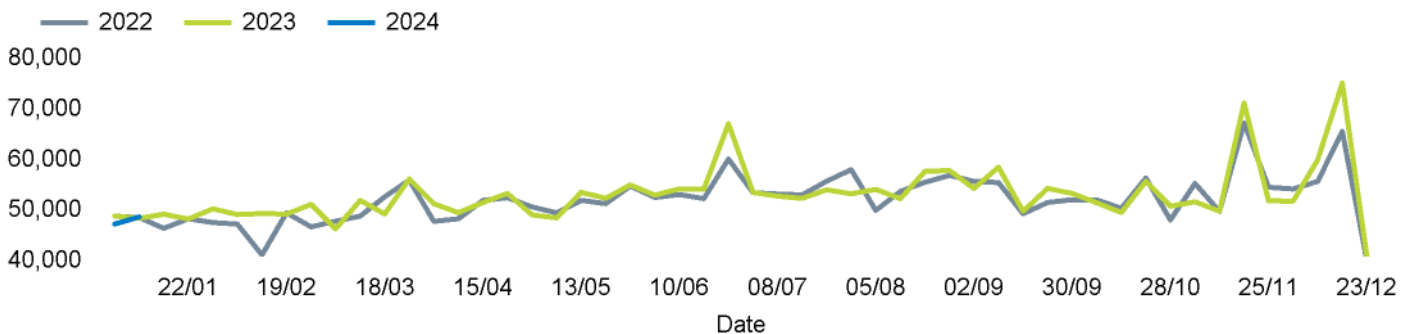

Footfall Counts by week