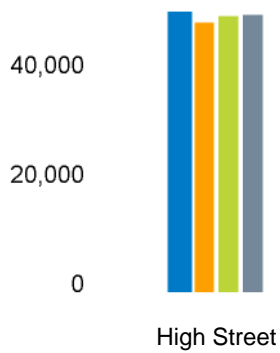

Footfall Counts by day

Footfall Counts by hour

Footfall Counts by week

Footfall Counts by location

This week Previous week Previous year 2 Years ago

This Week	48,706
Previous Week	47,290
Previous Year	48,441
2 Years Ago	48,587
Week on week %	3.0 %
Year on Year %	0.5 %