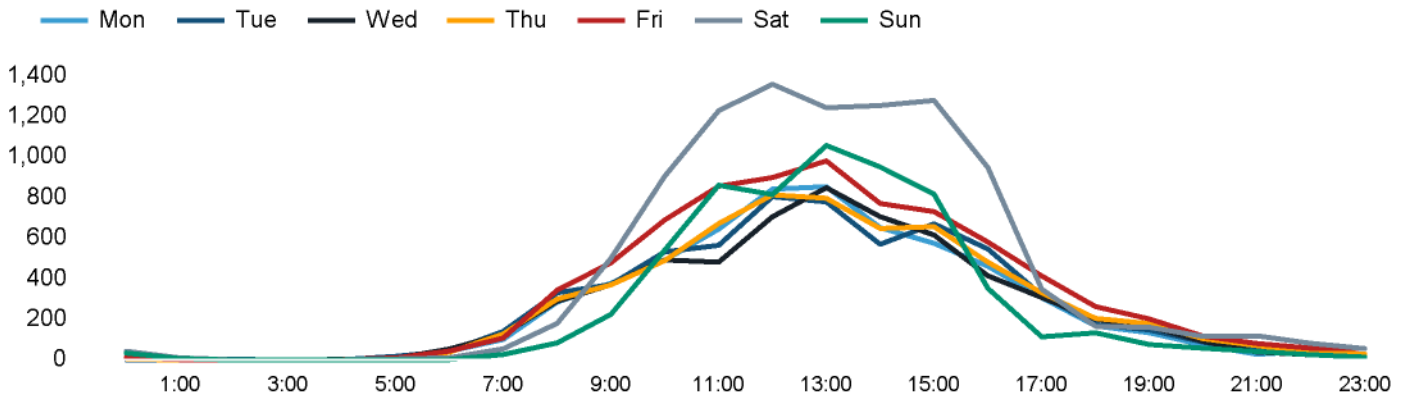

Footfall Counts by hour