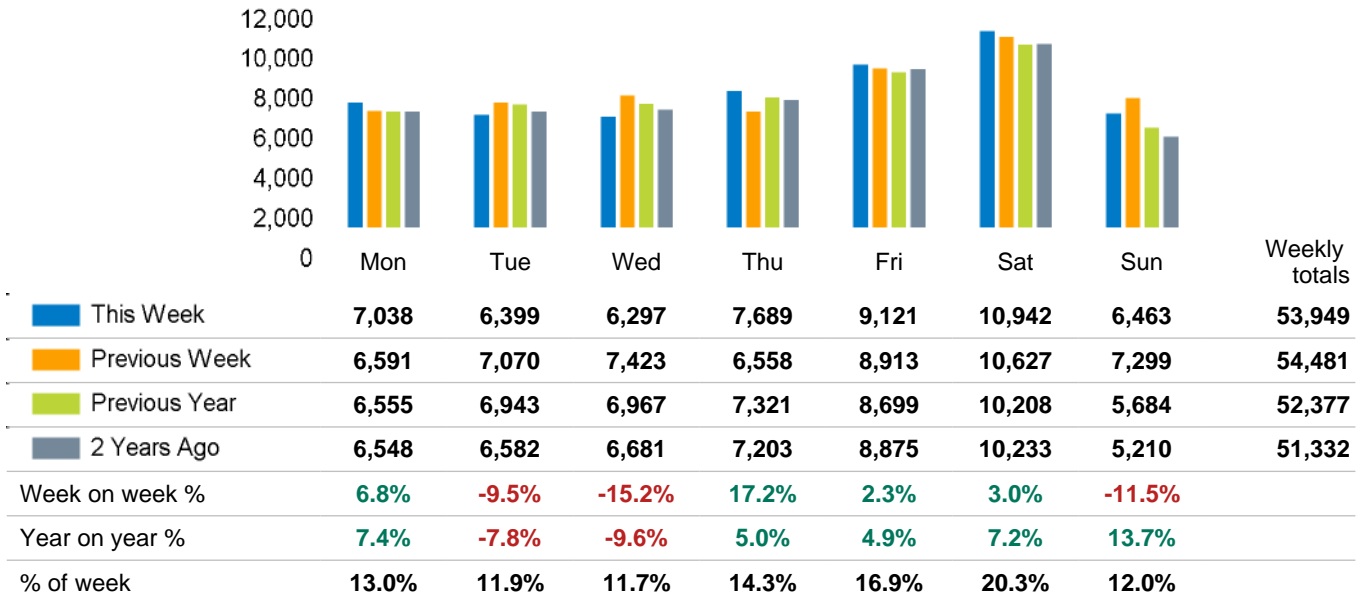

The total number of visitors to Godalming Town Centre in week commencing 20 May 2024 was 53,949.

The busiest day in week commencing 20 May 2024 was Saturday with 10,942 visitors.

The peak hour of the week was 11:00 on Saturday 25 May 2024 with footfall of 1,324.

Footfall Counts by week

■ This Week ■ Previous Year
■ Previous Week ■ 2 Years Ago

Weather

	Mon	Tue	Wed	Thu	Fri	Sat	Sun
This week	23°	22°	16°	19°	19°	20°	20°
Previous week	26°	17°	19°	19°	21°	21°	23°
Previous year	19°	19°	19°	21°	20°	20°	21°

Footfall Counts by day

Footfall Counts by hour

Footfall Counts by week

Footfall Counts by location

■ This week ■ Previous week ■ Previous year ■ 2 Years ago

60,000
40,000
20,000
0

High Street

This Week	53,949
Previous Week	54,481
Previous Year	52,377
2 Years Ago	51,332
Week on week %	-1.0 %
Year on Year %	3.0 %