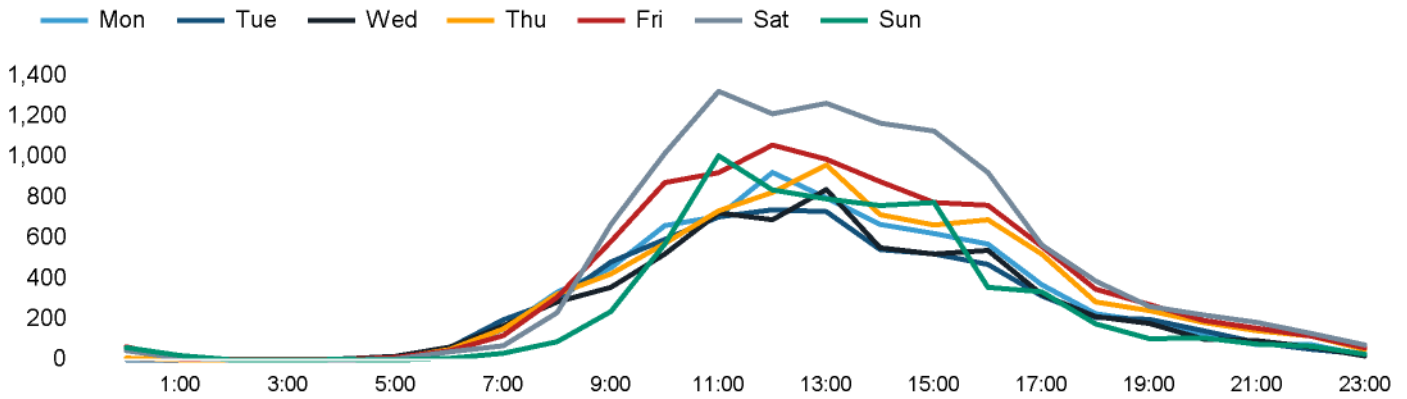

Footfall Counts by hour