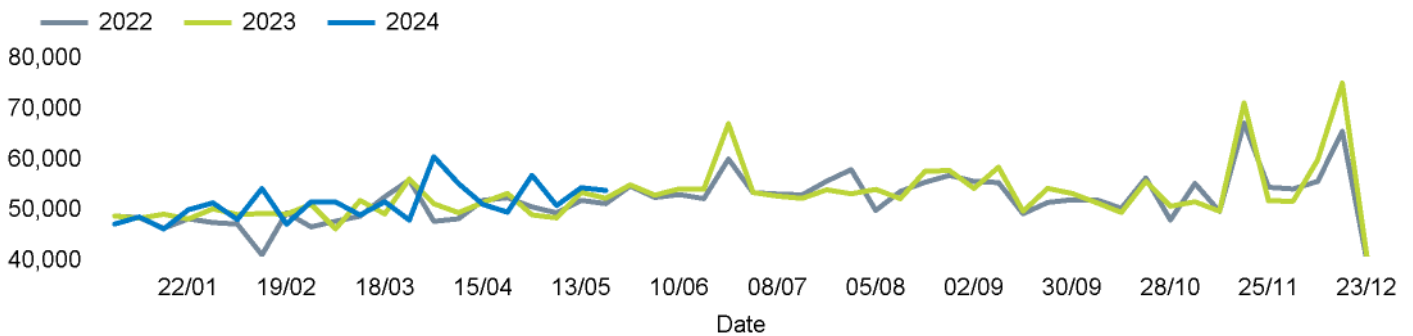

The total number of visitors to Godalming Town Centre in week commencing 20 May 2024 was 53,949.

The busiest day in week commencing 20 May 2024 was Saturday with 10,942 visitors.

The peak hour of the week was 11:00 on Saturday 25 May 2024 with footfall of 1,324.

Footfall Counts by week

■ This Week ■ Previous Year
■ Previous Week ■ 2 Years Ago

Weather

	Mon	Tue	Wed	Thu	Fri	Sat	Sun
This week	23°	22°	16°	19°	19°	20°	20°
Previous week	26°	17°	19°	19°	21°	21°	23°
Previous year	19°	19°	19°	21°	20°	20°	21°

Footfall Counts by day

Footfall Counts by hour

Footfall Counts by week

Footfall Counts by location

■ This week ■ Previous week ■ Previous year ■ 2 Years ago

60,000
40,000
20,000
0

High Street

This Week	53,949
Previous Week	54,481
Previous Year	52,377
2 Years Ago	51,332
Week on week %	-1.0 %
Year on Year %	3.0 %