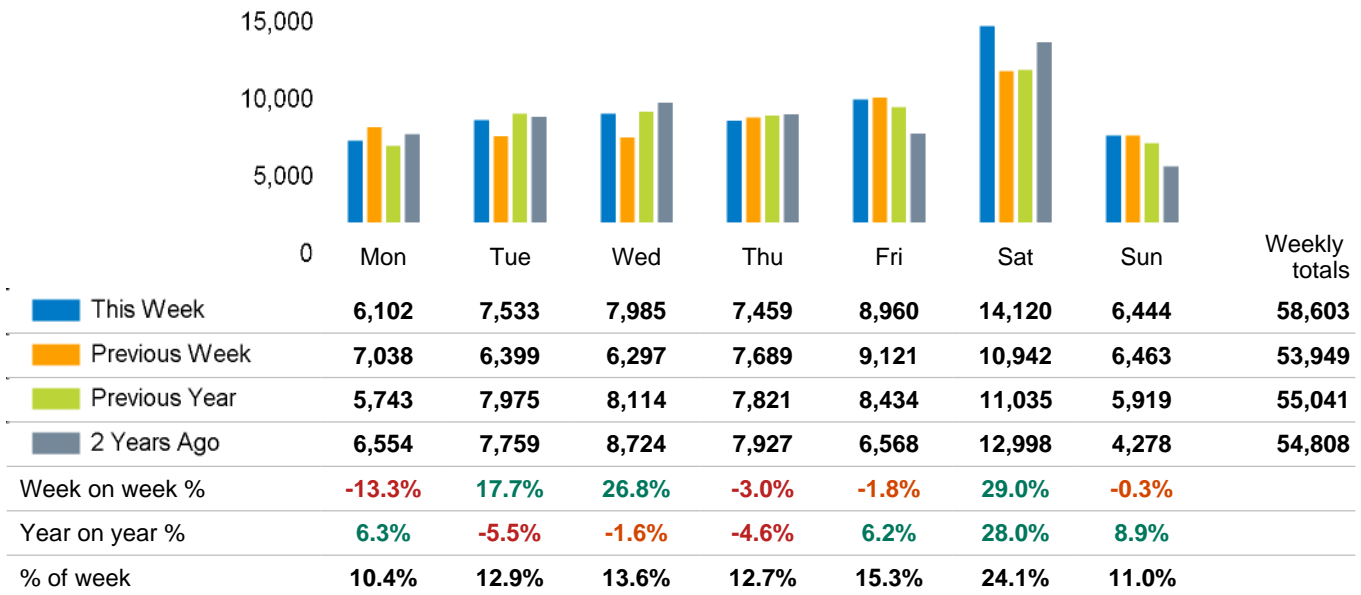

The total number of visitors to Godalming Town Centre in week commencing 27 May 2024 was 58,603.

The busiest day in week commencing 27 May 2024 was Saturday with 14,120 visitors.

The peak hour of the week was 12:00 on Saturday 1 June 2024 with footfall of 2,374.

Footfall Counts by week

■ This Week ■ Previous Year
■ Previous Week ■ 2 Years Ago

Weather

	Mon	Tue	Wed	Thu	Fri	Sat	Sun
This week	19°	17°	20°	20°	17°	17°	24°
Previous week	23°	22°	16°	19°	19°	20°	20°
Previous year	22°	19°	19°	20°	20°	20°	22°

Footfall Counts by day

Footfall Counts by hour

Footfall Counts by week

Footfall Counts by location

■ This week ■ Previous week ■ Previous year ■ 2 Years ago

This Week	58,603
Previous Week	53,949
Previous Year	55,041
2 Years Ago	54,808
Week on week %	8.6 %
Year on Year %	6.5 %

Reporting dates

This week - 27 May 2024 - 02 June 2024

Year to Date % Change is the annual % change in footfall from January of this year compared to the same period last year. Week 1, 2024 to Week 22, 2024 Vs Week 1, 2023 to Week 22, 2023