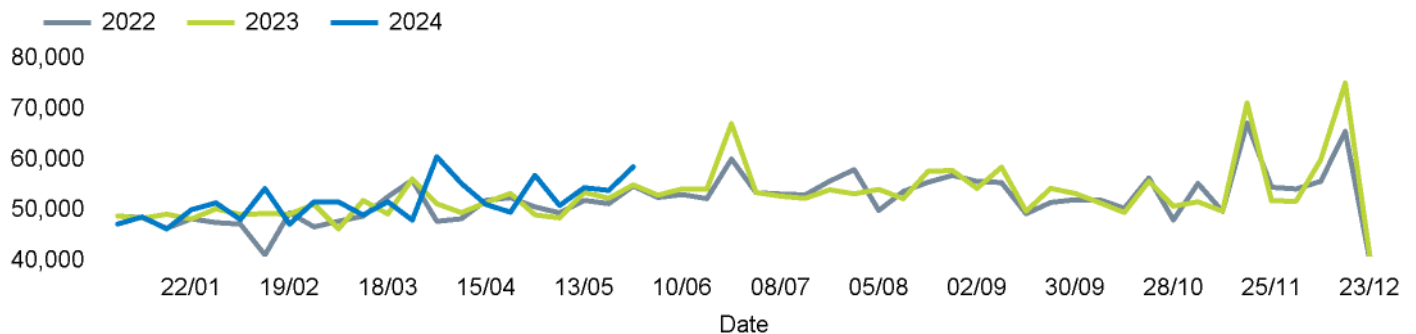

Footfall Counts by week