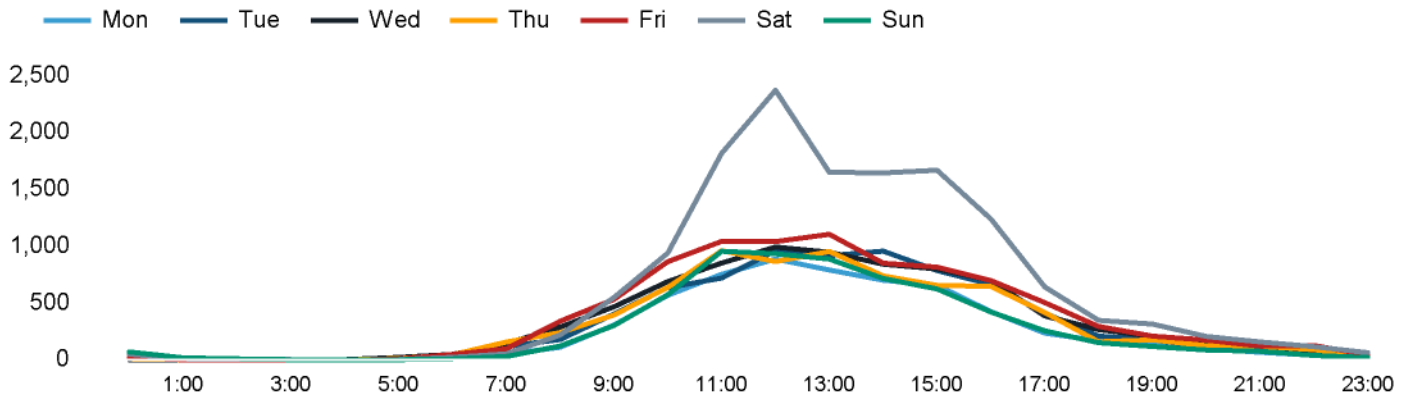

Footfall Counts by hour