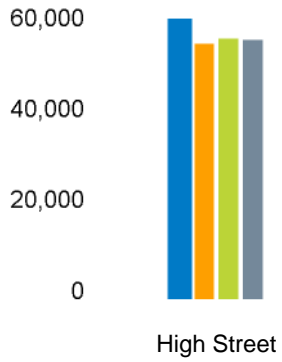

The total number of visitors to Godalming Town Centre for the last 52 weeks is 2,785,116 which is 1.9% up on the previous year.

The total number of visitors for the year to date is 1,137,670 which is 2.3% up on the previous year.

The total number of visitors to Godalming Town Centre in week commencing 27 May 2024 was 58,603.

The busiest day in week commencing 27 May 2024 was Saturday with 14,120 visitors.

The peak hour of the week was 12:00 on Saturday 1 June 2024 with footfall of 2,374.

Footfall Counts by day

Footfall Counts by hour

Footfall Counts by week

Footfall Counts by location

■ This week ■ Previous week ■ Previous year ■ 2 Years ago

This Week	58,603
Previous Week	53,949
Previous Year	55,041
2 Years Ago	54,808
Week on week %	8.6 %
Year on Year %	6.5 %