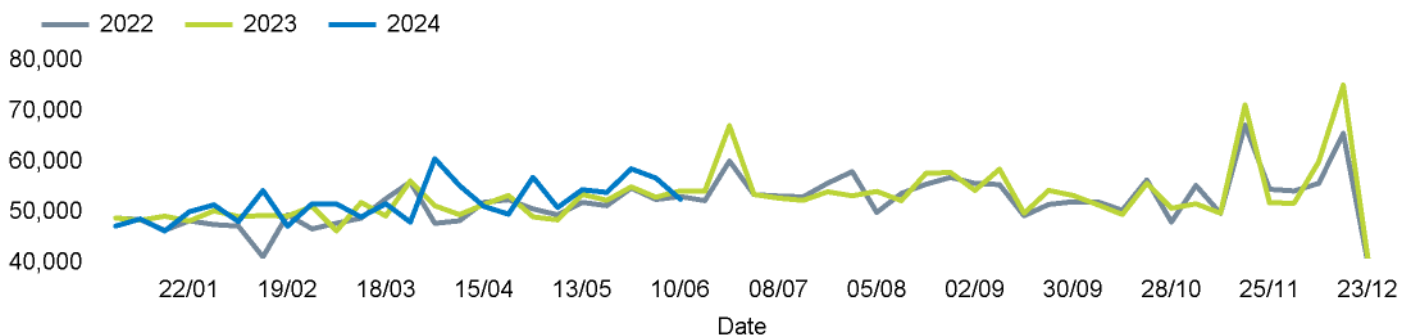

Footfall Counts by week