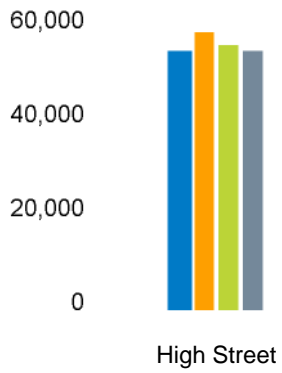

The total number of visitors to Godalming Town Centre for the last 52 weeks is 2,787,229 which is 1.9% up on the previous year.

The total number of visitors for the year to date is 1,247,052 which is 2.2% up on the previous year.

The total number of visitors to Godalming Town Centre in week commencing 10 June 2024 was 52,589.

The busiest day in week commencing 10 June 2024 was Saturday with 9,267 visitors.

The peak hour of the week was 12:00 on Saturday 15 June 2024 with footfall of 1,235.

Footfall Counts by day

Footfall Counts by hour

Footfall Counts by week

Footfall Counts by location

■ This week ■ Previous week ■ Previous year ■ 2 Years ago

This Week	52,589
Previous Week	56,793
Previous Year	54,262
2 Years Ago	53,126
Week on week %	-7.4 %
Year on Year %	-3.1 %