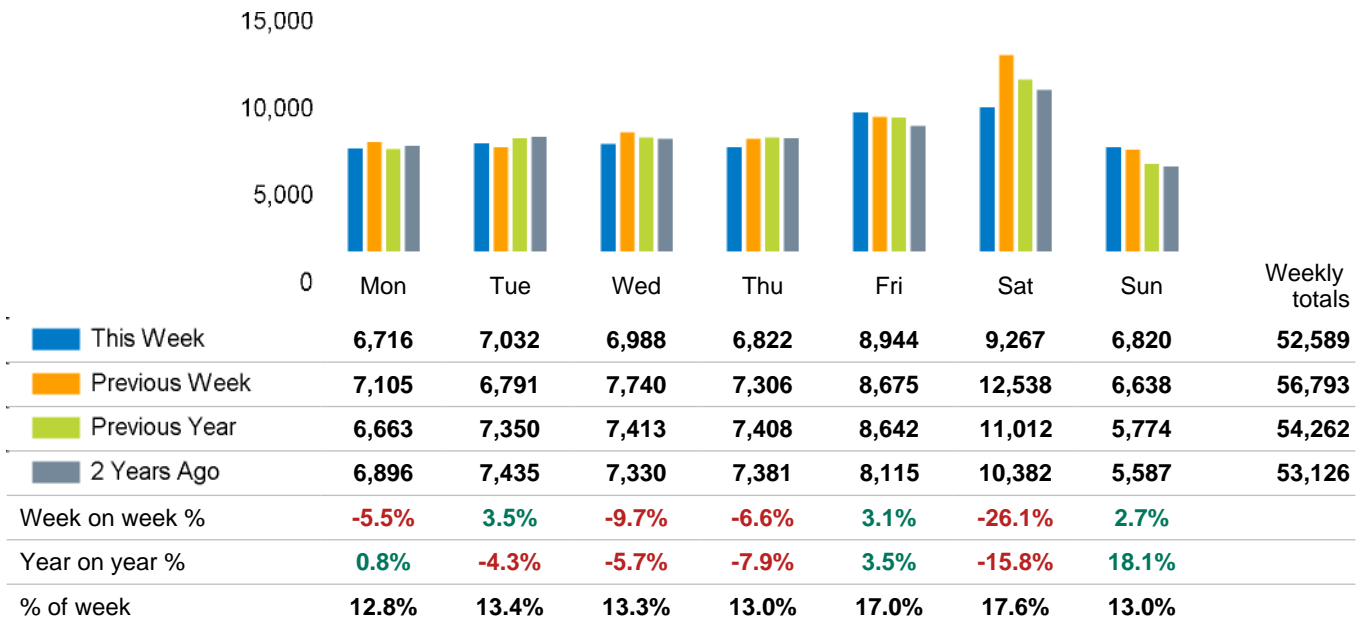

The total number of visitors to Godalming Town Centre in week commencing 10 June 2024 was 52,589.

The busiest day in week commencing 10 June 2024 was Saturday with 9,267 visitors.

The peak hour of the week was 12:00 on Saturday 15 June 2024 with footfall of 1,235.

Footfall Counts by week

■ This Week ■ Previous Year
■ Previous Week ■ 2 Years Ago

Weather

	Mon	Tue	Wed	Thu	Fri	Sat	Sun
This week	18°	17°	17°	17°	19°	19°	20°
Previous week	24°	21°	20°	19°	19°	19°	19°
Previous year	25°	26°	28°	27°	28°	27°	26°

Footfall Counts by day

Footfall Counts by hour

Footfall Counts by week

Footfall Counts by location

■ This week ■ Previous week ■ Previous year ■ 2 Years ago

This Week	52,589
Previous Week	56,793
Previous Year	54,262
2 Years Ago	53,126
Week on week %	-7.4 %
Year on Year %	-3.1 %

Reporting dates

This week - 10 June 2024 - 16 June 2024

Year to Date % Change is the annual % change in footfall from January of this year compared to the same period last year. Week 1, 2024 to Week 24, 2024 Vs Week 1, 2023 to Week 24, 2023