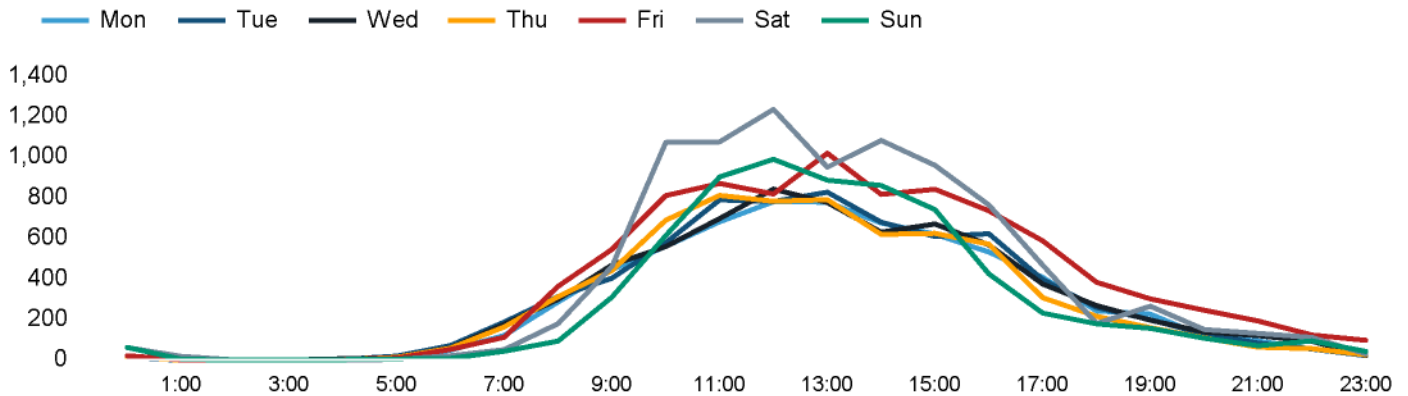

Footfall Counts by hour