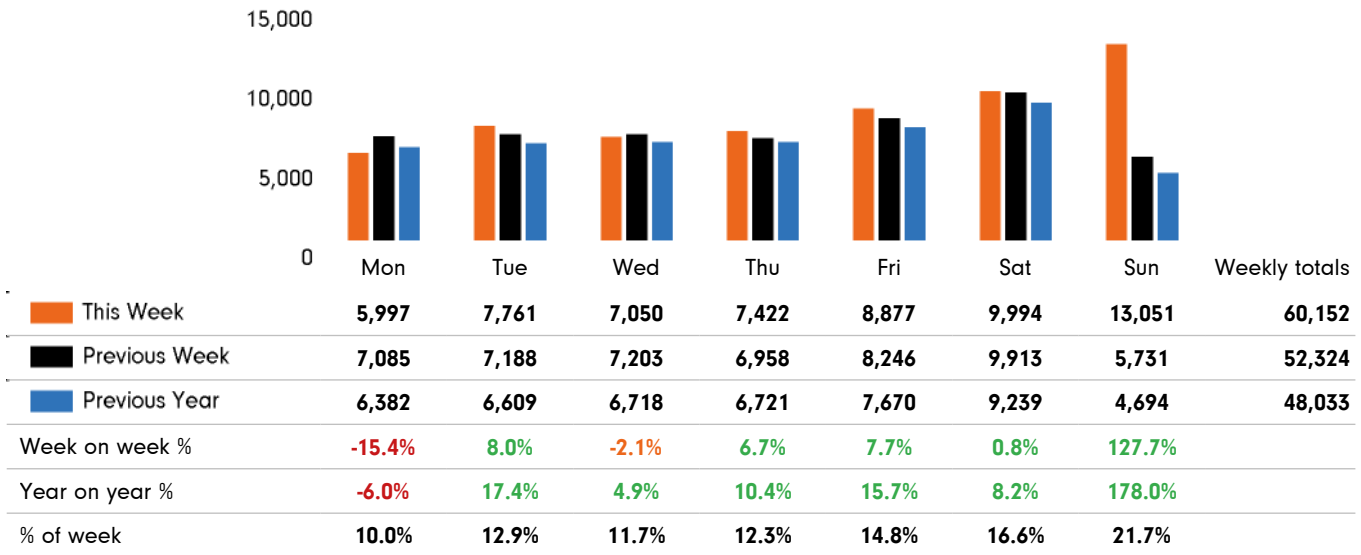

The total number of visitors to Godalming Town Centre for the last 52 weeks is 2,687,677 which is 28.4% up on the previous year.

The total number of visitors for the year to date is 1,307,187 which is 28.4% up on the previous year.

The total number of visitors to Godalming Town Centre in week commencing 27 June 2022 was 60,152.

The busiest day in week commencing 27 June 2022 was Sunday with 13,051 visitors.

The peak hour of the week was 12:00 on Sunday 3 July 2022 with footfall of 2,592.

Footfall by week

Weather

	Mon	Tue	Wed	Thu	Fri	Sat	Sun
This week	 18°	 20°	 20°	 19°	 20°	 20°	 22°
Previous week	 22°	 26°	 27°	 23°	 21°	 19°	 20°
Previous year	 20°	 18°	 20°	 22°	 23°	 21°	 19°

Footfall by day