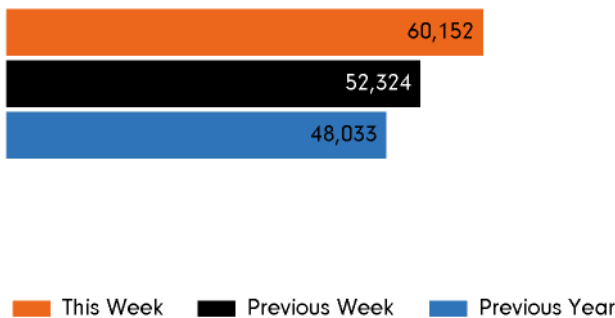

Footfall Report for: Godalming Town Centre

Weekly Footfall

	Year to date %		Year on year %		Week on week %	
	2022	2021	2022	2021	2022	2021
Godalming Town Centre	28.4%		25.2%		15.0%	2.4%
South East	48.8%	9.5%	15.3%	48.8%	3.5%	1.0%
UK	63.8%	-3.4%	26.0%	55.2%	3.6%	-0.8%

Benchmark calculations (Year on Year and Week on Week) have been calculated using like for like data sets (only those counters available in both comparison periods) to ensure statistical accuracy

Headlines

The total number of visitors to Godalming Town Centre for the last 52 weeks is 2,687,677 which is 28.4% up on the previous year.

The total number of visitors for the year to date is 1,307,187 which is 28.4% up on the previous year.

The total number of visitors to Godalming Town Centre in week commencing 27 June 2022 was 60,152.

The busiest day in week commencing 27 June 2022 was Sunday with 13,051 visitors.

The peak hour of the week was 12:00 on Sunday 3 July 2022 with footfall of 2,592.

Footfall by week

Weather

	Mon	Tue	Wed	Thu	Fri	Sat	Sun
This week	 18°	 20°	 20°	 19°	 20°	 20°	 22°
Previous week	 22°	 26°	 27°	 23°	 21°	 19°	 20°
Previous year	 20°	 18°	 20°	 22°	 23°	 21°	 19°