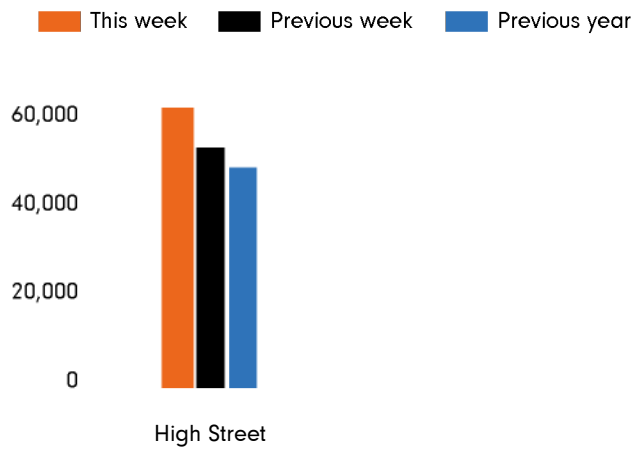

The total number of visitors to Godalming Town Centre for the last 52 weeks is 2,687,677 which is 28.4% up on the previous year.

The total number of visitors for the year to date is 1,307,187 which is 28.4% up on the previous year.

The total number of visitors to Godalming Town Centre in week commencing 27 June 2022 was 60,152.

The busiest day in week commencing 27 June 2022 was Sunday with 13,051 visitors.

The peak hour of the week was 12:00 on Sunday 3 July 2022 with footfall of 2,592.

Footfall by week

Weather

	Mon	Tue	Wed	Thu	Fri	Sat	Sun
This week	 18°	 20°	 20°	 19°	 20°	 20°	 22°
Previous week	 22°	 26°	 27°	 23°	 21°	 19°	 20°
Previous year	 20°	 18°	 20°	 22°	 23°	 21°	 19°

Footfall by day

Footfall by hour

Footfall by week

Footfall by location

This Week	60,152
Previous Week	52,324
Previous Year	48,033
Week on week %	15.0 %
Year on Year %	25.2 %

Notes

Year to Date % Change is the annual % change in footfall from January of this year compared to the same period last year. Week 1, 2022 to Week 26, 2022 Vs Week 1, 2021 to Week 26, 2021