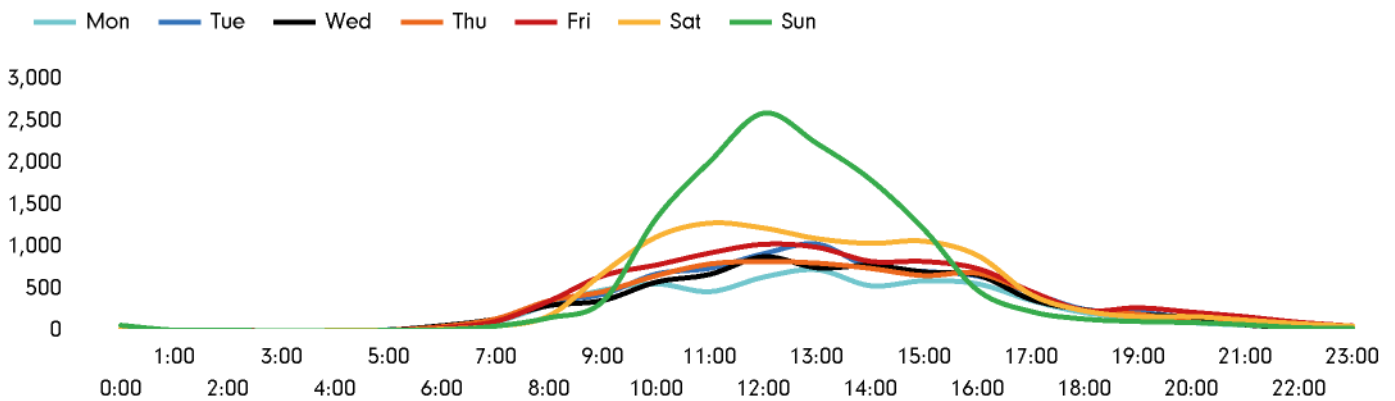

Footfall by week

Weather

	Mon	Tue	Wed	Thu	Fri	Sat	Sun
This week	 18°	 20°	 20°	 19°	 20°	 20°	 22°
Previous week	 22°	 26°	 27°	 23°	 21°	 19°	 20°
Previous year	 20°	 18°	 20°	 22°	 23°	 21°	 19°

Footfall by day

Footfall by hour

Footfall by week

Footfall by location

This Week	60,152
Previous Week	52,324
Previous Year	48,033
Week on week %	15.0 %
Year on Year %	25.2 %

Notes

Year to Date % Change is the annual % change in footfall from January of this year compared to the same period last year. Week 1, 2022 to Week 26, 2022 Vs Week 1, 2021 to Week 26, 2021