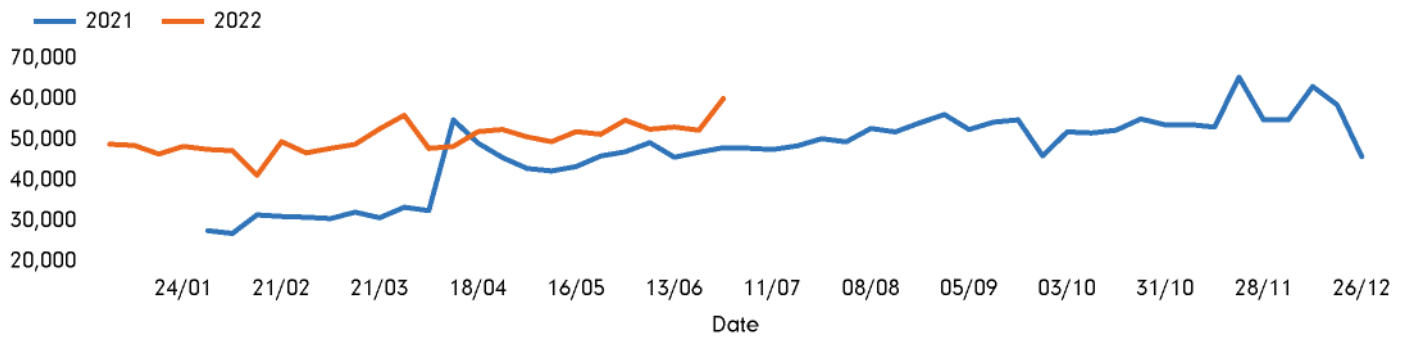

The total number of visitors to Godalming Town Centre in week commencing 27 June 2022 was 60,152.

The busiest day in week commencing 27 June 2022 was Sunday with 13,051 visitors.

The peak hour of the week was 12:00 on Sunday 3 July 2022 with footfall of 2,592.

Footfall by week

Weather

	Mon	Tue	Wed	Thu	Fri	Sat	Sun
This week	 18°	 20°	 20°	 19°	 20°	 20°	 22°
Previous week	 22°	 26°	 27°	 23°	 21°	 19°	 20°
Previous year	 20°	 18°	 20°	 22°	 23°	 21°	 19°

Footfall by day

Footfall by hour

Footfall by week

Footfall by location

This Week	60,152
Previous Week	52,324
Previous Year	48,033
Week on week %	15.0 %
Year on Year %	25.2 %

Notes

Year to Date % Change is the annual % change in footfall from January of this year compared to the same period last year. Week 1, 2022 to Week 26, 2022 Vs Week 1, 2021 to Week 26, 2021