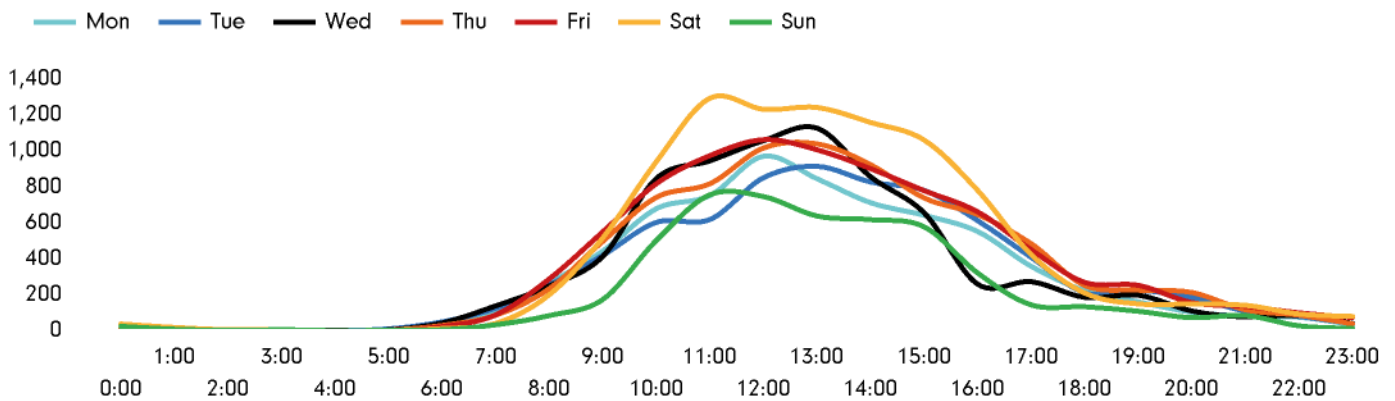

Footfall by week

■ This Week
 ■ Previous Week
 ■ Previous Year

Weather

	Mon	Tue	Wed	Thu	Fri	Sat	Sun
This week	 27°	 22°	 23°	 25°	 24°	 24°	 24°
Previous week	 29°	 29°	 31°	 33°	 33°	 33°	 33°
Previous year	 19°	 19°	 21°	 21°	 23°	 19°	 22°

Footfall by day

Footfall by hour

Footfall by week

Footfall by location

This Week	53,745
Previous Week	49,993
Previous Year	51,915
Week on week %	7.5 %
Year on Year %	3.5 %

Notes

Year to Date % Change is the annual % change in footfall from January of this year compared to the same period last year. Week 1, 2022 to Week 33, 2022 Vs Week 1, 2021 to Week 33, 2021