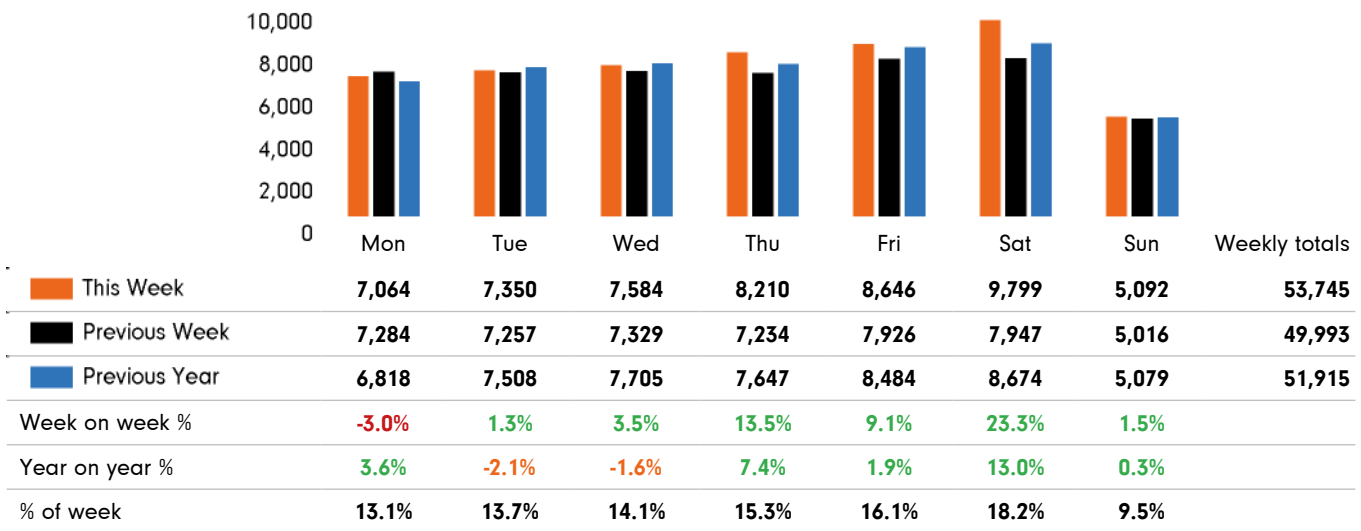

The total number of visitors to Godalming Town Centre for the last 52 weeks is 2,716,726 which is 22.7% up on the previous year.

The total number of visitors for the year to date is 1,684,556 which is 22.7% up on the previous year.

The total number of visitors to Godalming Town Centre in week commencing 15 August 2022 was 53,745.

The busiest day in week commencing 15 August 2022 was Saturday with 9,799 visitors.

The peak hour of the week was 11:00 on Saturday 20 August 2022 with footfall of 1,293.

Footfall by week

■ This Week
 ■ Previous Week
 ■ Previous Year

Weather

	Mon	Tue	Wed	Thu	Fri	Sat	Sun
This week	 27°	 22°	 23°	 25°	 24°	 24°	 24°
Previous week	 29°	 29°	 31°	 33°	 33°	 33°	 33°
Previous year	 19°	 19°	 21°	 21°	 23°	 19°	 22°

Footfall by day

Footfall by hour

Footfall by week

Footfall by location

This Week	53,745
Previous Week	49,993
Previous Year	51,915
Week on week %	7.5 %
Year on Year %	3.5 %

Notes

Year to Date % Change is the annual % change in footfall from January of this year compared to the same period last year. Week 1, 2022 to Week 33, 2022 Vs Week 1, 2021 to Week 33, 2021