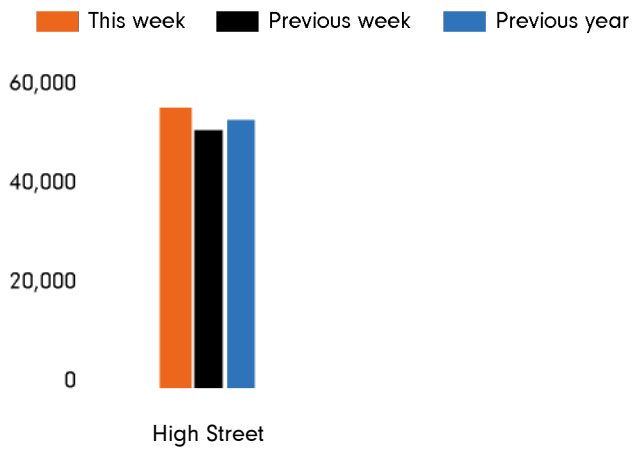

Footfall by week

■ This Week
 ■ Previous Week
 ■ Previous Year

Weather

	Mon	Tue	Wed	Thu	Fri	Sat	Sun
This week	 27°	 22°	 23°	 25°	 24°	 24°	 24°
Previous week	 29°	 29°	 31°	 33°	 33°	 33°	 33°
Previous year	 19°	 19°	 21°	 21°	 23°	 19°	 22°

Footfall by day

Footfall by hour

Footfall by week

Footfall by location

This Week	53,745
Previous Week	49,993
Previous Year	51,915
Week on week %	7.5 %
Year on Year %	3.5 %

Notes

Year to Date % Change is the annual % change in footfall from January of this year compared to the same period last year. Week 1, 2022 to Week 33, 2022 Vs Week 1, 2021 to Week 33, 2021

Year on Year % Change is the % change in footfall for this week compared to the same week in the previous year. Week 33, 2022 Vs Week 33, 2021

Week on Week % Change is the % change in footfall for this week from the previous week. Week 33 2022 Vs Week 32 2022