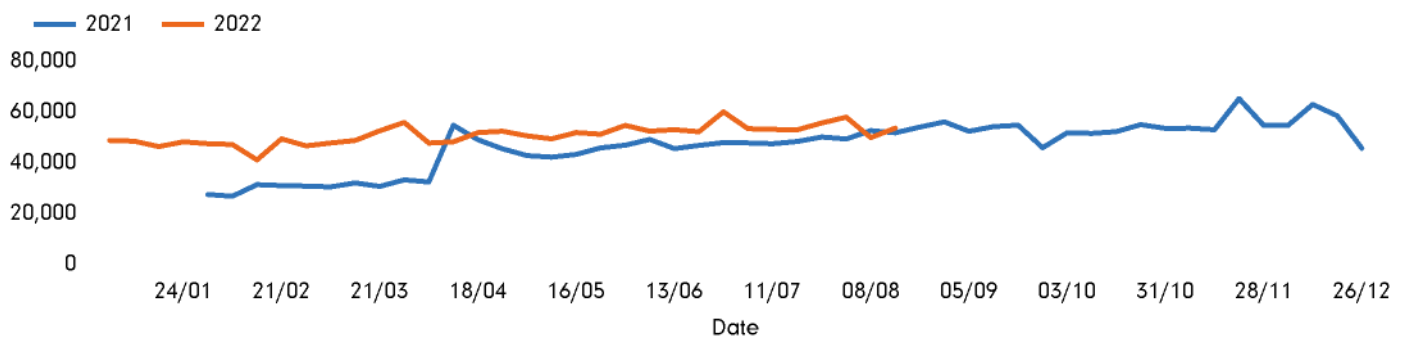

The total number of visitors to Godalming Town Centre in week commencing 15 August 2022 was 53,745.

The busiest day in week commencing 15 August 2022 was Saturday with 9,799 visitors.

The peak hour of the week was 11:00 on Saturday 20 August 2022 with footfall of 1,293.

Footfall by week

■ This Week
 ■ Previous Week
 ■ Previous Year

Weather

	Mon	Tue	Wed	Thu	Fri	Sat	Sun
This week	 27°	 22°	 23°	 25°	 24°	 24°	 24°
Previous week	 29°	 29°	 31°	 33°	 33°	 33°	 33°
Previous year	 19°	 19°	 21°	 21°	 23°	 19°	 22°

Footfall by day

Footfall by hour

Footfall by week

Footfall by location

This Week	53,745
Previous Week	49,993
Previous Year	51,915
Week on week %	7.5 %
Year on Year %	3.5 %

Notes

Year to Date % Change is the annual % change in footfall from January of this year compared to the same period last year. Week 1, 2022 to Week 33, 2022 Vs Week 1, 2021 to Week 33, 2021