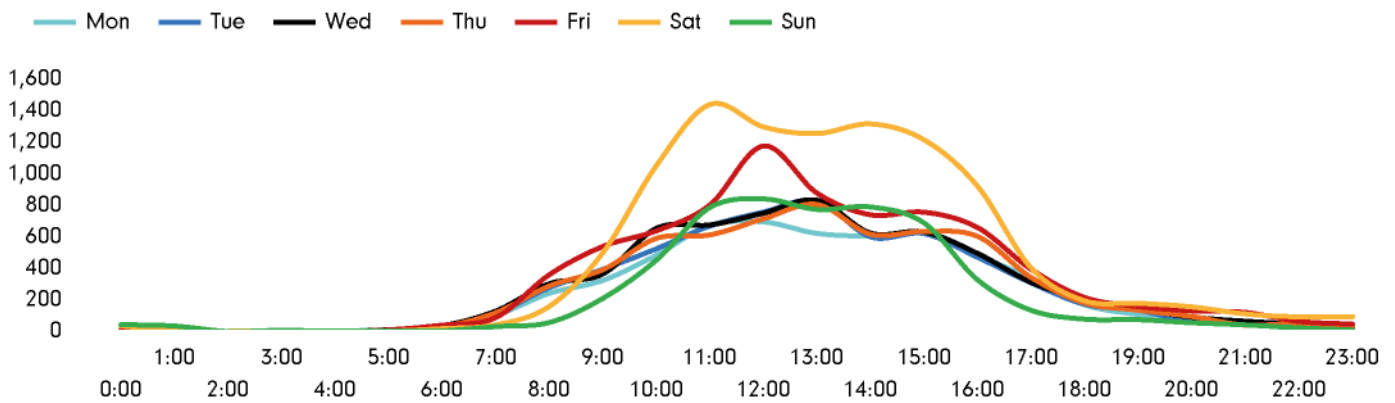

Footfall by hour