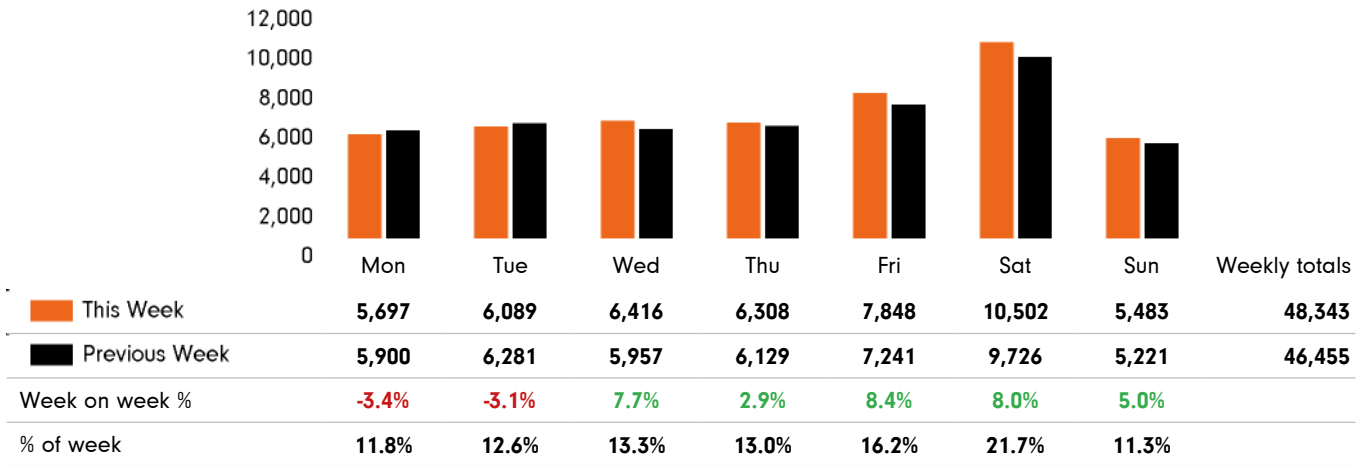

Footfall by day