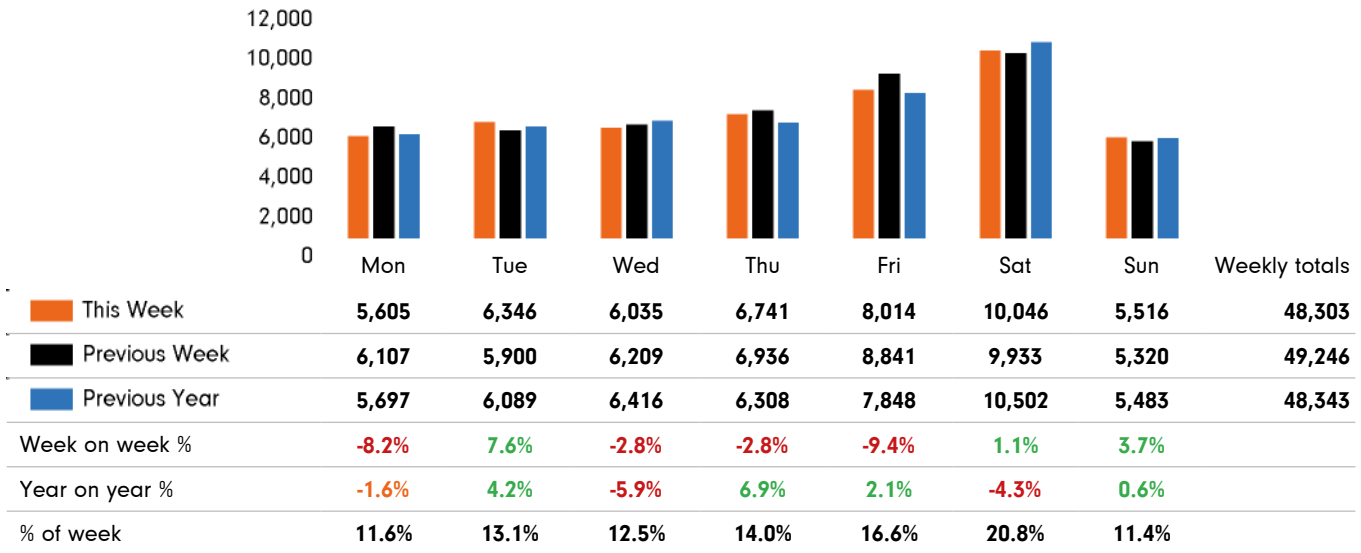

The total number of visitors to Godalming Town Centre for the last 52 weeks is 2,713,501 which is 11.2% up on the previous year.

The total number of visitors for the year to date is 194,877 which is 1.4% up on the previous year.

The total number of visitors to Godalming Town Centre in week commencing 23 January 2023 was 48,303.

The busiest day in week commencing 23 January 2023 was Saturday with 10,046 visitors.

The peak hour of the week was 14:00 on Saturday 28 January 2023 with footfall of 1,324.

Footfall by week

■ This Week
 ■ Previous Week
 ■ Previous Year

Weather

	Mon	Tue	Wed	Thu	Fri	Sat	Sun
This week	 3°	 3°	 5°	 5°	 6°	 5°	 6°
Previous week	 8°	 5°	 0°	 5°	 6°	 6°	 6°
Previous year	 5°	 3°	 6°	 11°	 10°	 12°	 8°

Footfall by day

Footfall by hour

Footfall by week

Footfall by location

This Week	48,303
Previous Week	49,246
Previous Year	48,343
Week on week %	-1.9 %
Year on Year %	-0.1 %

Reporting dates

This week - 23 January 2023 - 29 January 2023