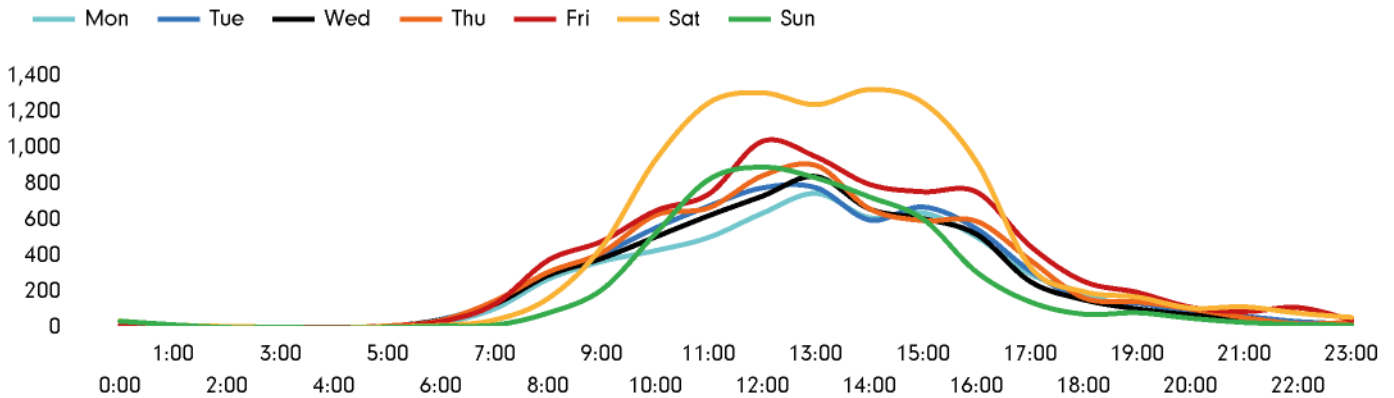

Footfall by week

■ This Week
 ■ Previous Week
 ■ Previous Year

Weather

	Mon	Tue	Wed	Thu	Fri	Sat	Sun
This week	 3°	 3°	 5°	 5°	 6°	 5°	 6°
Previous week	 8°	 5°	 0°	 5°	 6°	 6°	 6°
Previous year	 5°	 3°	 6°	 11°	 10°	 12°	 8°

Footfall by day

Footfall by hour

Footfall by week

Footfall by location

This Week	48,303
Previous Week	49,246
Previous Year	48,343
Week on week %	-1.9 %
Year on Year %	-0.1 %

Reporting dates

This week - 23 January 2023 - 29 January 2023