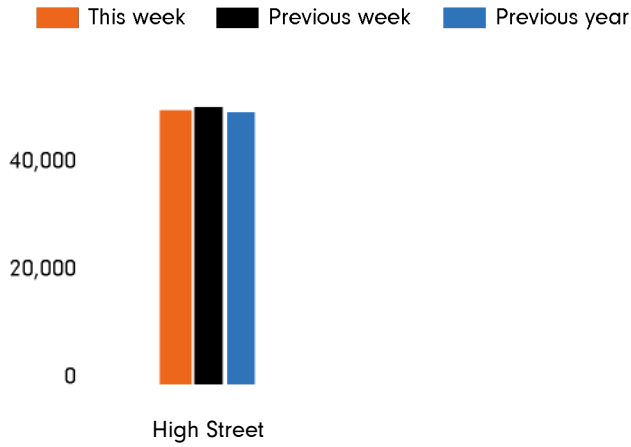

The total number of visitors to Godalming Town Centre in week commencing 23 January 2023 was 48,303.

The busiest day in week commencing 23 January 2023 was Saturday with 10,046 visitors.

The peak hour of the week was 14:00 on Saturday 28 January 2023 with footfall of 1,324.

Footfall by week

■ This Week
 ■ Previous Week
 ■ Previous Year

Weather

	Mon	Tue	Wed	Thu	Fri	Sat	Sun
This week	 3°	 3°	 5°	 5°	 6°	 5°	 6°
Previous week	 8°	 5°	 0°	 5°	 6°	 6°	 6°
Previous year	 5°	 3°	 6°	 11°	 10°	 12°	 8°

Footfall by day

Footfall by hour

Footfall by week

Footfall by location

This Week	48,303
Previous Week	49,246
Previous Year	48,343
Week on week %	-1.9 %
Year on Year %	-0.1 %

Reporting dates

This week - 23 January 2023 - 29 January 2023

Year to Date % Change is the annual % change in footfall from January of this year compared to the same period last year. Week 1, 2023 to Week 4, 2023 Vs Week 1, 2022 to Week 4, 2022

Year on Year % Change is the % change in footfall for this week compared to the same week in the previous year. Week 4, 2023 Vs Week 4, 2022