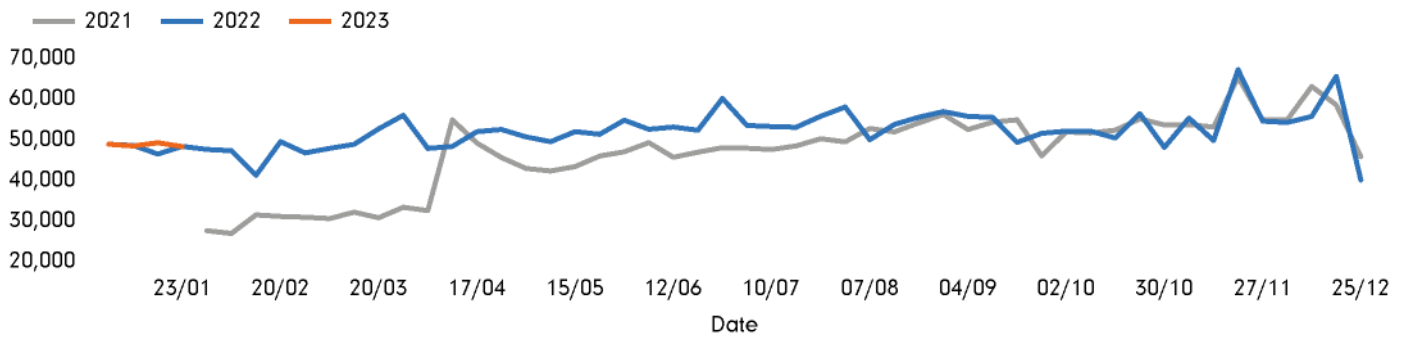

The total number of visitors to Godalming Town Centre in week commencing 23 January 2023 was 48,303.

The busiest day in week commencing 23 January 2023 was Saturday with 10,046 visitors.

The peak hour of the week was 14:00 on Saturday 28 January 2023 with footfall of 1,324.

Footfall by week

■ This Week
 ■ Previous Week
 ■ Previous Year

Weather

	Mon	Tue	Wed	Thu	Fri	Sat	Sun
This week	 3°	 3°	 5°	 5°	 6°	 5°	 6°
Previous week	 8°	 5°	 0°	 5°	 6°	 6°	 6°
Previous year	 5°	 3°	 6°	 11°	 10°	 12°	 8°

Footfall by day

Footfall by hour

Footfall by week

Footfall by location

This Week	48,303
Previous Week	49,246
Previous Year	48,343
Week on week %	-1.9 %
Year on Year %	-0.1 %

Reporting dates

This week - 23 January 2023 - 29 January 2023