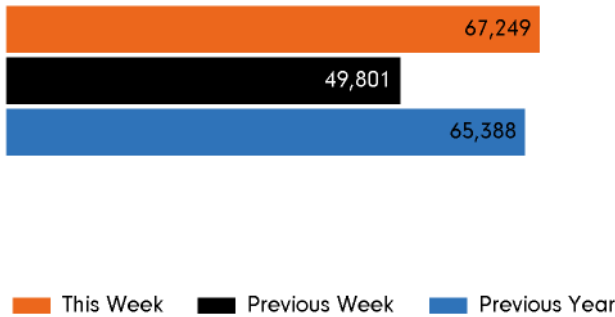

Footfall Report for: Godalming Town Centre

Weekly Footfall

	Year to date %		Year on year %		Week on week %	
	2022	2021	2022	2021	2022	2021
Godalming Town Centre	14.0%		2.8%		35.0%	23.1%
South East	25.0%	22.8%	1.8%	116.1%	1.1%	-3.9%
UK	33.2%	16.9%	6.6%	121.5%	3.2%	-2.2%

Benchmark calculations (Year on Year and Week on Week) have been calculated using like for like data sets (only those counters available in both comparison periods) to ensure statistical accuracy

Headlines

The total number of visitors to Godalming Town Centre for the last 52 weeks is 2,717,839 which is 14% up on the previous year.

The total number of visitors for the year to date is 2,440,663 which is 14% up on the previous year.

The total number of visitors to Godalming Town Centre in week commencing 21 November 2022 was 67,249.

The busiest day in week commencing 21 November 2022 was Saturday with 28,034 visitors.

The peak hour of the week was 16:00 on Saturday 26 November 2022 with footfall of 4,748.

Footfall by week

Weather

	Mon	Tue	Wed	Thu	Fri	Sat	Sun
This week	 11°	 9°	 10°	 12°	 13°	 12°	 12°
Previous week	 15°	 15°	 14°	 12°	 12°	 12°	 11°
Previous year	 9°	 8°	 7°	 6°	 9°	 5°	 4°