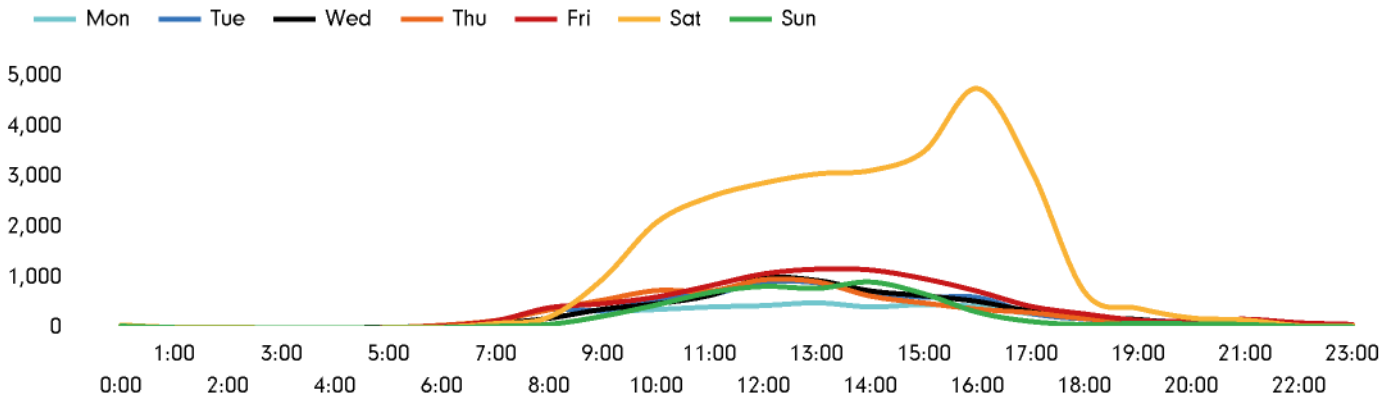

Footfall by week

Weather

	Mon	Tue	Wed	Thu	Fri	Sat	Sun
This week	 11°	 9°	 10°	 12°	 13°	 12°	 12°
Previous week	 15°	 15°	 14°	 12°	 12°	 12°	 11°
Previous year	 9°	 8°	 7°	 6°	 9°	 5°	 4°

Footfall by day

Footfall by hour

Footfall by week

Footfall by location

This Week	67,249
Previous Week	49,801
Previous Year	65,388
Week on week %	35.0 %
Year on Year %	2.8 %

Reporting dates

This week - 21 November 2022 - 27 November 2022