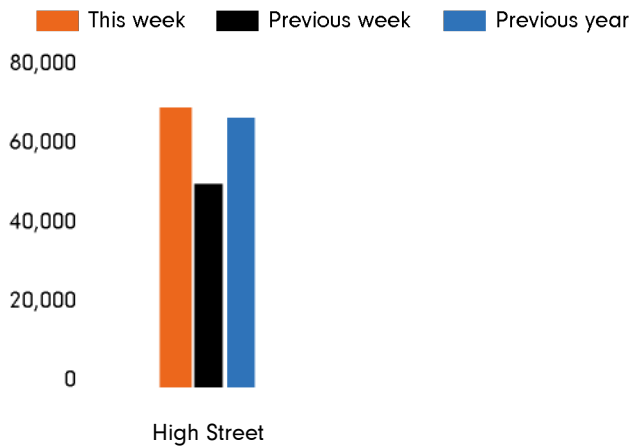

The total number of visitors to Godalming Town Centre for the last 52 weeks is 2,717,839 which is 14% up on the previous year.

The total number of visitors for the year to date is 2,440,663 which is 14% up on the previous year.

The total number of visitors to Godalming Town Centre in week commencing 21 November 2022 was 67,249.

The busiest day in week commencing 21 November 2022 was Saturday with 28,034 visitors.

The peak hour of the week was 16:00 on Saturday 26 November 2022 with footfall of 4,748.

Footfall by week

Weather

	Mon	Tue	Wed	Thu	Fri	Sat	Sun
This week	 11°	 9°	 10°	 12°	 13°	 12°	 12°
Previous week	 15°	 15°	 14°	 12°	 12°	 12°	 11°
Previous year	 9°	 8°	 7°	 6°	 9°	 5°	 4°

Footfall by day

Footfall by hour

Footfall by week

Footfall by location

This Week	67,249
Previous Week	49,801
Previous Year	65,388
Week on week %	35.0 %
Year on Year %	2.8 %

Reporting dates

This week - 21 November 2022 - 27 November 2022