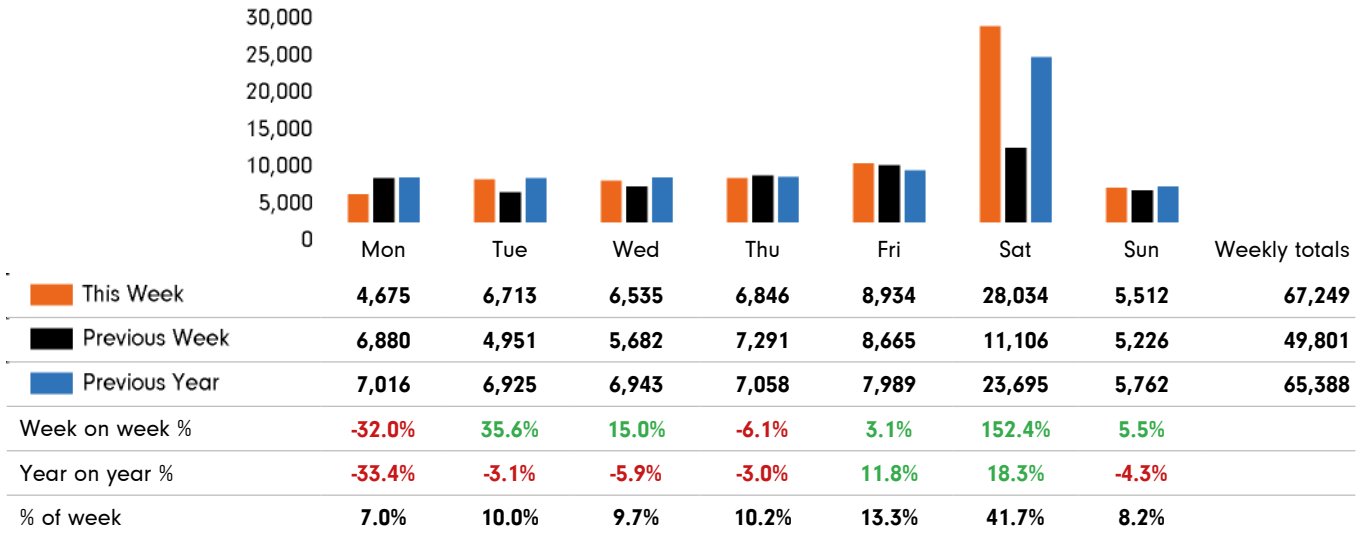

Footfall by day