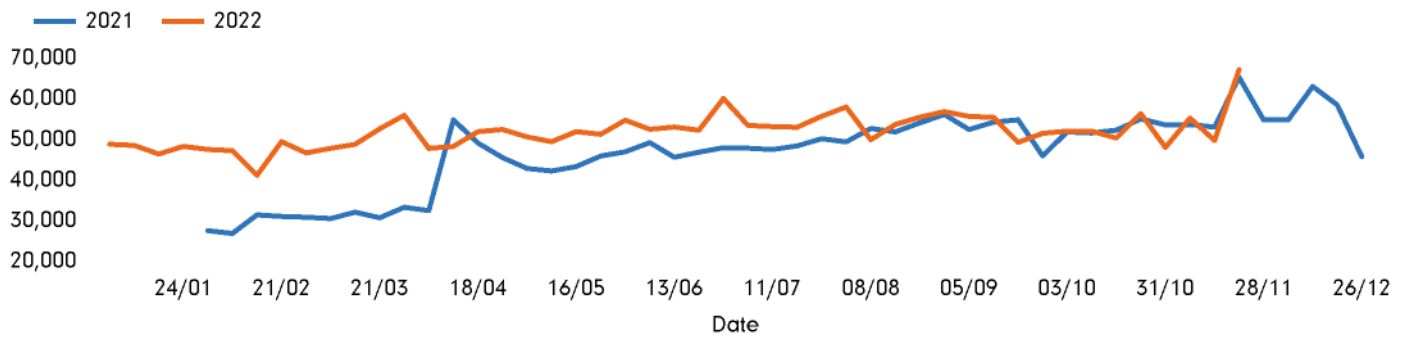

The total number of visitors to Godalming Town Centre in week commencing 21 November 2022 was 67,249.

The busiest day in week commencing 21 November 2022 was Saturday with 28,034 visitors.

The peak hour of the week was 16:00 on Saturday 26 November 2022 with footfall of 4,748.

Footfall by week

Weather

	Mon	Tue	Wed	Thu	Fri	Sat	Sun
This week	 11°	 9°	 10°	 12°	 13°	 12°	 12°
Previous week	 15°	 15°	 14°	 12°	 12°	 12°	 11°
Previous year	 9°	 8°	 7°	 6°	 9°	 5°	 4°

Footfall by day

Footfall by hour

Footfall by week

Footfall by location

This Week	67,249
Previous Week	49,801
Previous Year	65,388
Week on week %	35.0 %
Year on Year %	2.8 %

Reporting dates

This week - 21 November 2022 - 27 November 2022