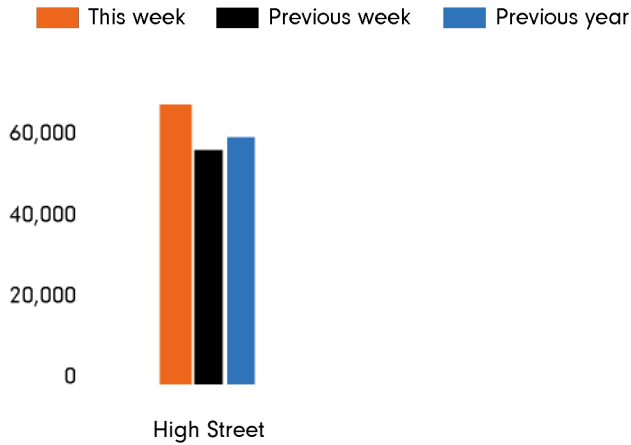

Footfall by week

■ This Week
 ■ Previous Week
 ■ Previous Year

Weather

	Mon	Tue	Wed	Thu	Fri	Sat	Sun
This week	 11°	 13°	 13°	 11°	 12°	 13°	 11°
Previous week	 0°	 0°	 1°	 1°	 1°	 3°	 5°
Previous year	 7°	 6°	 5°	 11°	 10°	 8°	 11°

Footfall by day

Footfall by hour

Footfall by week

Footfall by location

This Week	65,615
Previous Week	55,735
Previous Year	58,581
Week on week %	17.7 %
Year on Year %	12.0 %

Reporting dates

This week - 19 December 2022 - 25 December 2022

Year to Date % Change is the annual % change in footfall from January of this year compared to the same period last year. Week1, 2022 to Week 51, 2022 Vs Week 1, 2021 to Week 51, 2021

Year on Year % Change is the % change in footfall for this week compared to the same week in the previous year. Week51, 2022 Vs Week 51, 2021