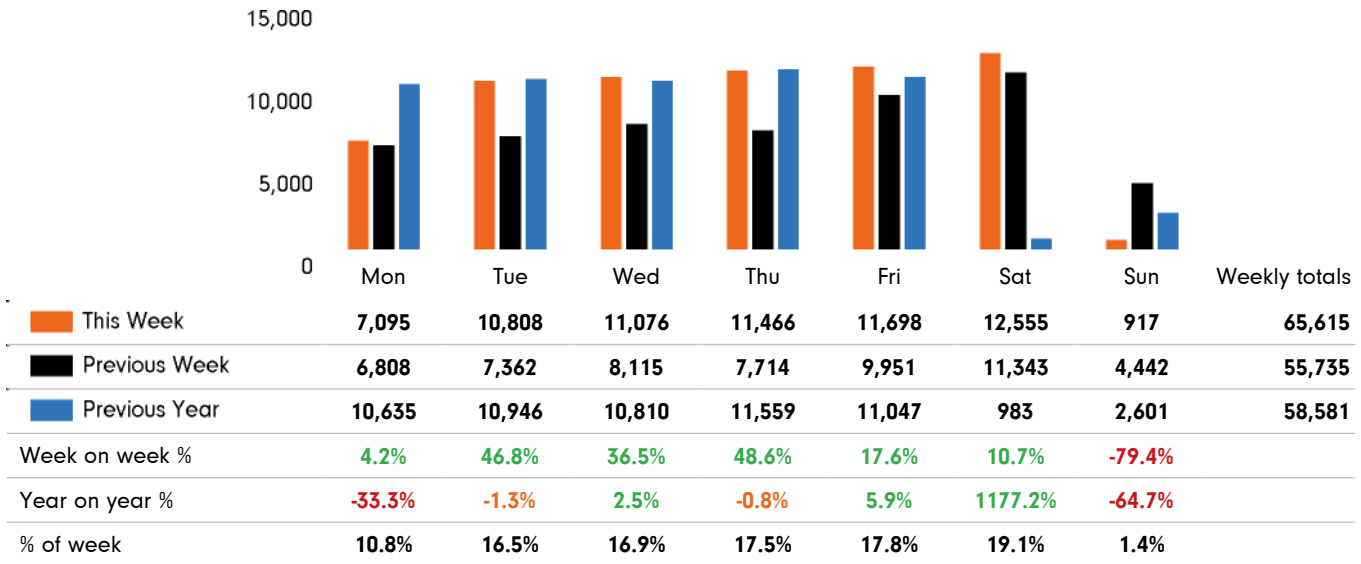

The total number of visitors to Godalming Town Centre for the last 52 weeks is 2,716,608 which is 12.5% up on the previous year.

The total number of visitors for the year to date is 2,670,819 which is 12.5% up on the previous year.

The total number of visitors to Godalming Town Centre in week commencing 19 December 2022 was 65,615.

The busiest day in week commencing 19 December 2022 was Saturday with 12,555 visitors.

The peak hour of the week was 11:00 on Saturday 24 December 2022 with footfall of 2,068.

Footfall by week

■ This Week
 ■ Previous Week
 ■ Previous Year

Weather

	Mon	Tue	Wed	Thu	Fri	Sat	Sun
This week	 11°	 13°	 13°	 11°	 12°	 13°	 11°
Previous week	 0°	 0°	 1°	 1°	 1°	 3°	 5°
Previous year	 7°	 6°	 5°	 11°	 10°	 8°	 11°

Footfall by day

Footfall by hour

Footfall by week

Footfall by location

This Week	65,615
Previous Week	55,735
Previous Year	58,581
Week on week %	17.7 %
Year on Year %	12.0 %

Reporting dates

This week - 19 December 2022 - 25 December 2022