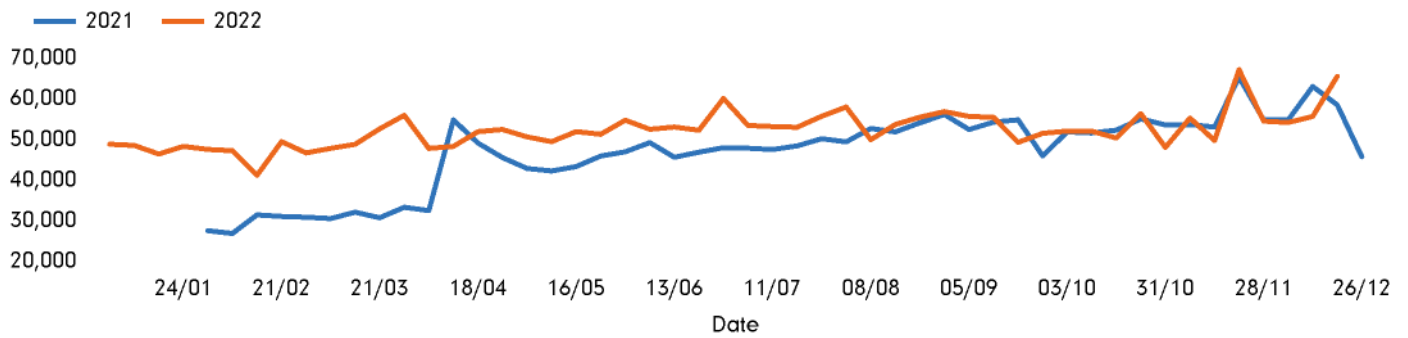

The total number of visitors to Godalming Town Centre in week commencing 19 December 2022 was 65,615.

The busiest day in week commencing 19 December 2022 was Saturday with 12,555 visitors.

The peak hour of the week was 11:00 on Saturday 24 December 2022 with footfall of 2,068.

Footfall by week

■ This Week
 ■ Previous Week
 ■ Previous Year

Weather

	Mon	Tue	Wed	Thu	Fri	Sat	Sun
This week	 11°	 13°	 13°	 11°	 12°	 13°	 11°
Previous week	 0°	 0°	 1°	 1°	 1°	 3°	 5°
Previous year	 7°	 6°	 5°	 11°	 10°	 8°	 11°

Footfall by day

Footfall by hour

Footfall by week

Footfall by location

This Week	65,615
Previous Week	55,735
Previous Year	58,581
Week on week %	17.7 %
Year on Year %	12.0 %

Reporting dates

This week - 19 December 2022 - 25 December 2022