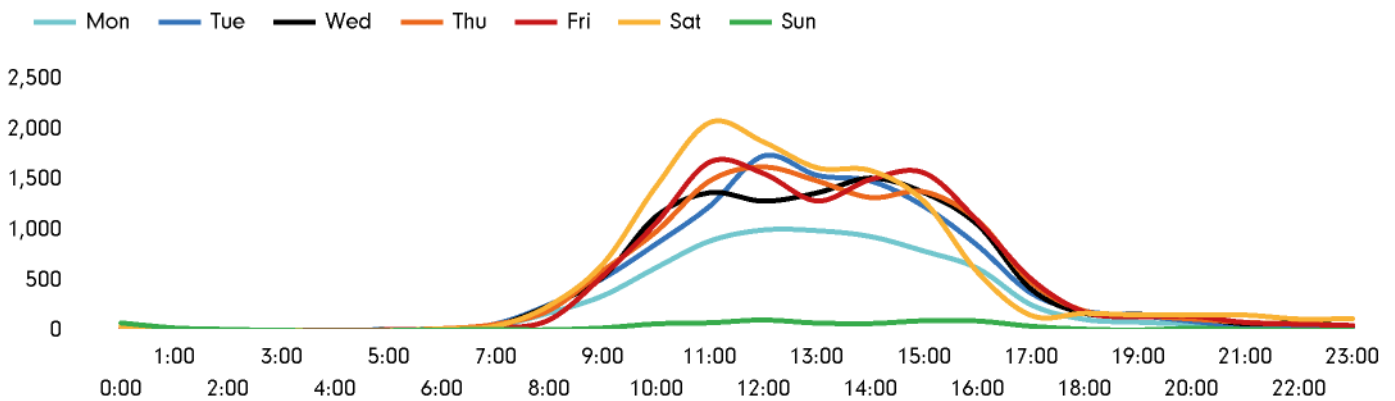

Footfall by hour