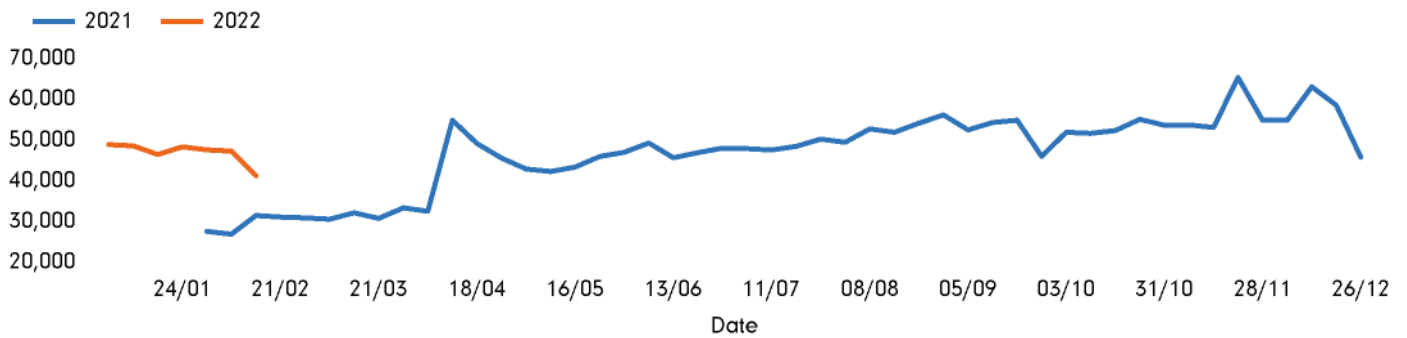

Footfall by day

Week on week %	9.0%	-23.1%	0.2%	6.3%	-54.4%	-27.2%	42.3%	
Year on year %	44.4%	19.9%	81.3%	53.8%	-23.4%	25.5%	26.2%	
% of week	16.6%	12.3%	16.2%	16.6%	8.7%	17.8%	11.9%	

Footfall by hour

Footfall by week

Footfall by location

This Week	41,201
Previous Week	47,288
Previous Year	31,459
Week on week %	-12.9 %
Year on Year %	31.0 %

Notes

Year to Date % Change is the annual % change in footfall from January of this year compared to the same period last year. Week 1, 2022 to Week 7, 2022 Vs Week 1, 2021 to Week 7, 2021