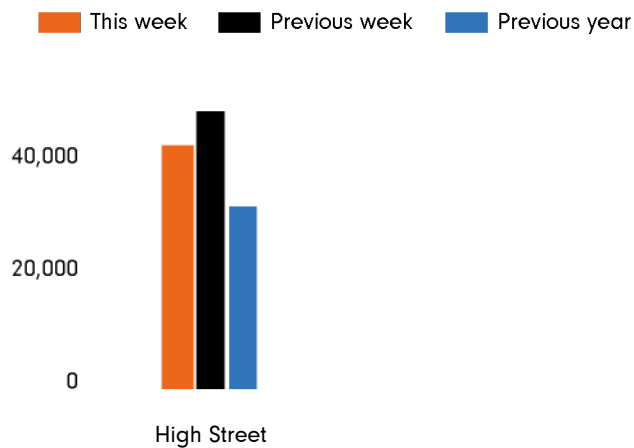

The total number of visitors to Godalming Town Centre in week commencing 14 February 2022 was 41,201.

The busiest day in week commencing 14 February 2022 was Saturday with 7,322 visitors.

The peak hour of the week was 11:00 on Saturday 19 February 2022 with footfall of 1,197.

Footfall by week

■ This Week
 ■ Previous Week
 ■ Previous Year

Weather

	Mon	Tue	Wed	Thu	Fri	Sat	Sun
This week	9°	10°	15°	11°	11°	10°	12°
Previous week	11°	13°	12°	8°	8°	8°	10°
Previous year	12°	11°	10°	9°	10°	13°	13°

Footfall by day

Week on week %	9.0%	-23.1%	0.2%	6.3%	-54.4%	-27.2%	42.3%	
Year on year %	44.4%	19.9%	81.3%	53.8%	-23.4%	25.5%	26.2%	
% of week	16.6%	12.3%	16.2%	16.6%	8.7%	17.8%	11.9%	

Footfall by hour

Footfall by week

Footfall by location

This Week	41,201
Previous Week	47,288
Previous Year	31,459
Week on week %	-12.9 %
Year on Year %	31.0 %

Notes

Year to Date % Change is the annual % change in footfall from January of this year compared to the same period last year. Week 1, 2022 to Week 7, 2022 Vs Week 1, 2021 to Week 7, 2021