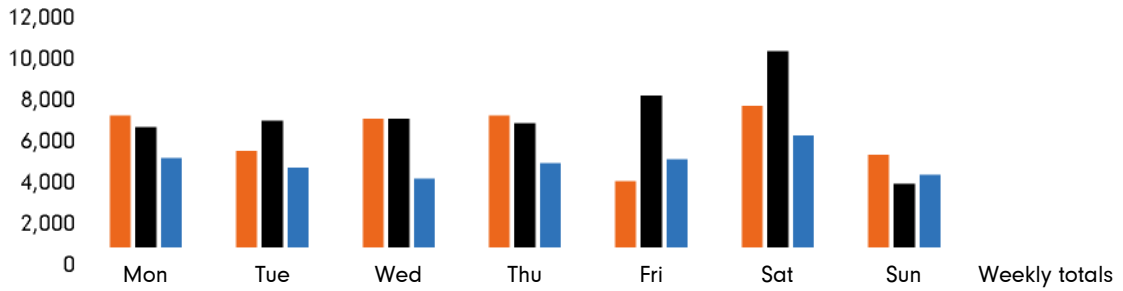

The total number of visitors to Godalming Town Centre in week commencing 14 February 2022 was 41,201.

The busiest day in week commencing 14 February 2022 was Saturday with 7,322 visitors.

The peak hour of the week was 11:00 on Saturday 19 February 2022 with footfall of 1,197.

Footfall by week

■ This Week
 ■ Previous Week
 ■ Previous Year

Weather

	Mon	Tue	Wed	Thu	Fri	Sat	Sun
This week	9°	10°	15°	11°	11°	10°	12°
Previous week	11°	13°	12°	8°	8°	8°	10°
Previous year	12°	11°	10°	9°	10°	13°	13°

Footfall by day

Week on week %	9.0%	-23.1%	0.2%	6.3%	-54.4%	-27.2%	42.3%	
Year on year %	44.4%	19.9%	81.3%	53.8%	-23.4%	25.5%	26.2%	
% of week	16.6%	12.3%	16.2%	16.6%	8.7%	17.8%	11.9%	

Footfall by hour

Footfall by week