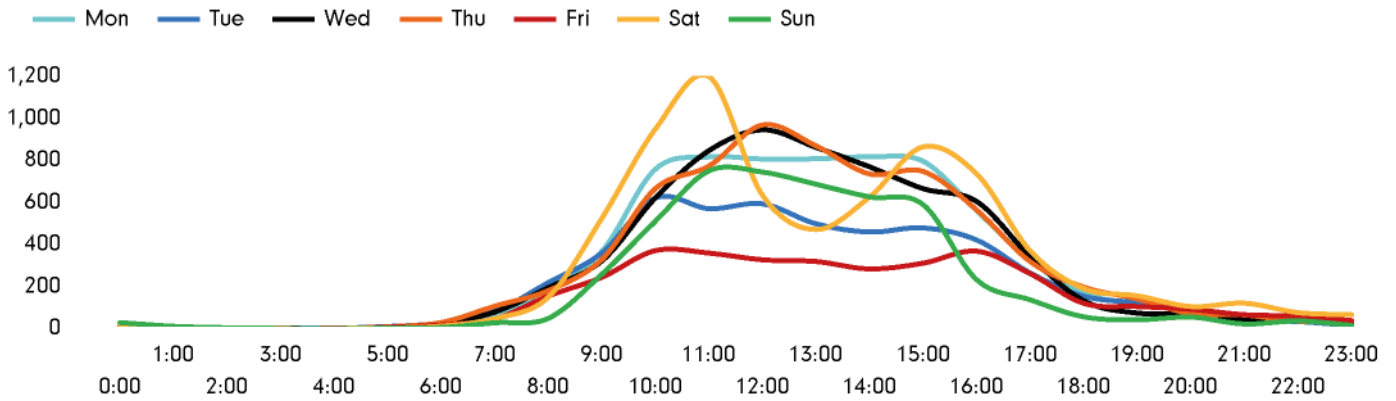

Footfall by hour