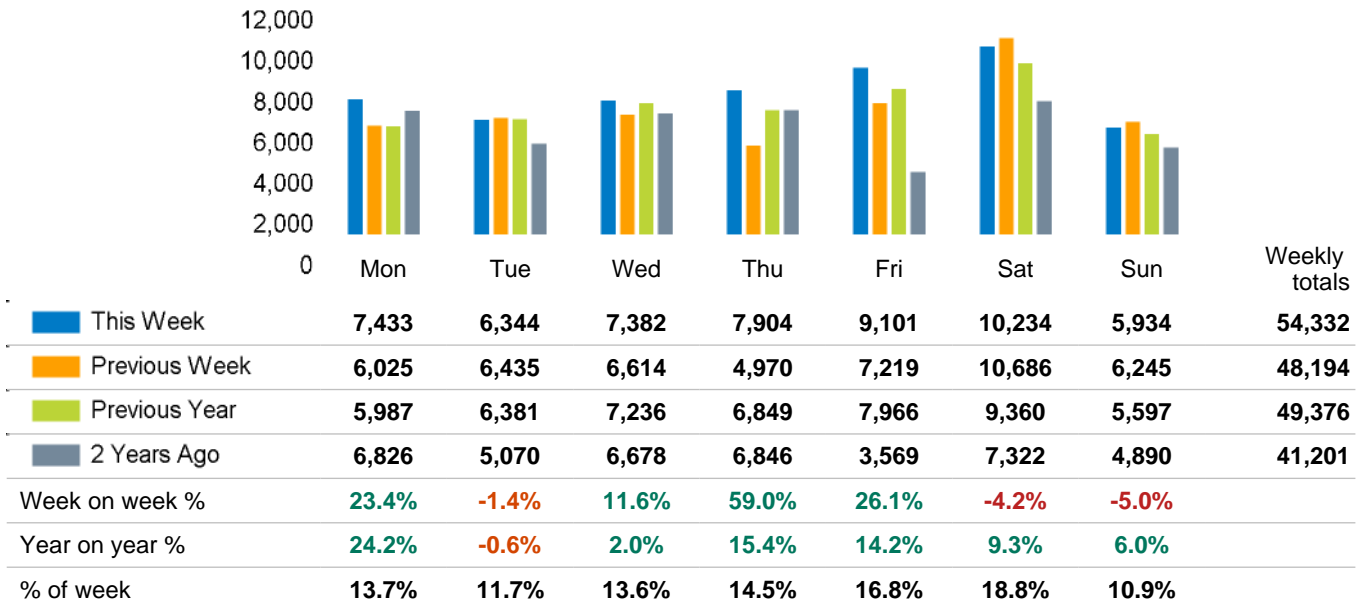

The total number of visitors to Godalming Town Centre in week commencing 12 February 2024 was 54,332.

The busiest day in week commencing 12 February 2024 was Saturday with 10,234 visitors.

The peak hour of the week was 14:00 on Saturday 17 February 2024 with footfall of 1,518.

Footfall Counts by week

■ This Week ■ Previous Year
■ Previous Week ■ 2 Years Ago

Weather

	Mon	Tue	Wed	Thu	Fri	Sat	Sun
This week	11°	12°	13°	17°	16°	13°	16°
Previous week	13°	14°	14°	12°	12°	12°	12°
Previous year	8°	12°	12°	15°	12°	14°	13°

Footfall Counts by day

Footfall Counts by hour

Footfall Counts by week

Footfall Counts by location

■ This week ■ Previous week ■ Previous year ■ 2 Years ago

60,000
40,000
20,000
0

High Street

This Week	54,332
Previous Week	48,194
Previous Year	49,376
2 Years Ago	41,201
Week on week %	12.7 %
Year on Year %	10.0 %

Reporting dates

This week - 12 February 2024 - 18 February 2024

Year to Date % Change is the annual % change in footfall from January of this year compared to the same period last year. Week 1, 2024 to Week 7, 2024 Vs Week 1, 2023 to Week 7, 2023