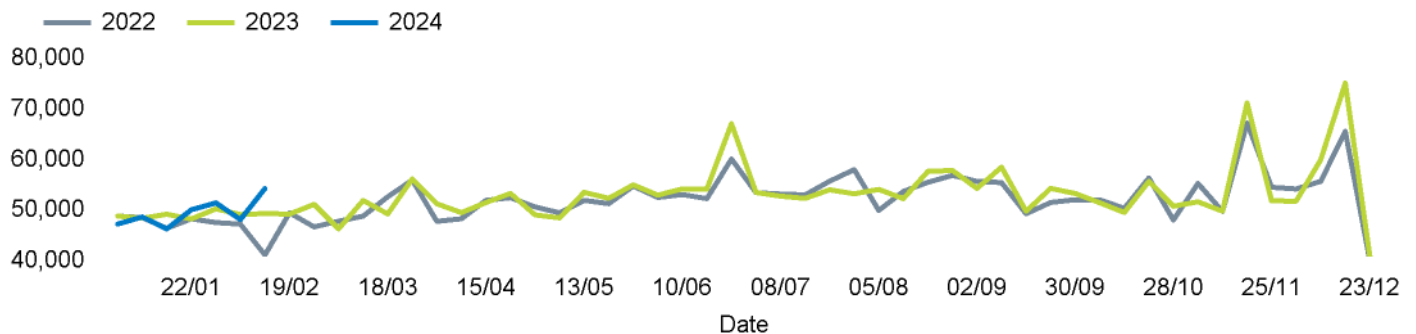

Footfall Counts by week