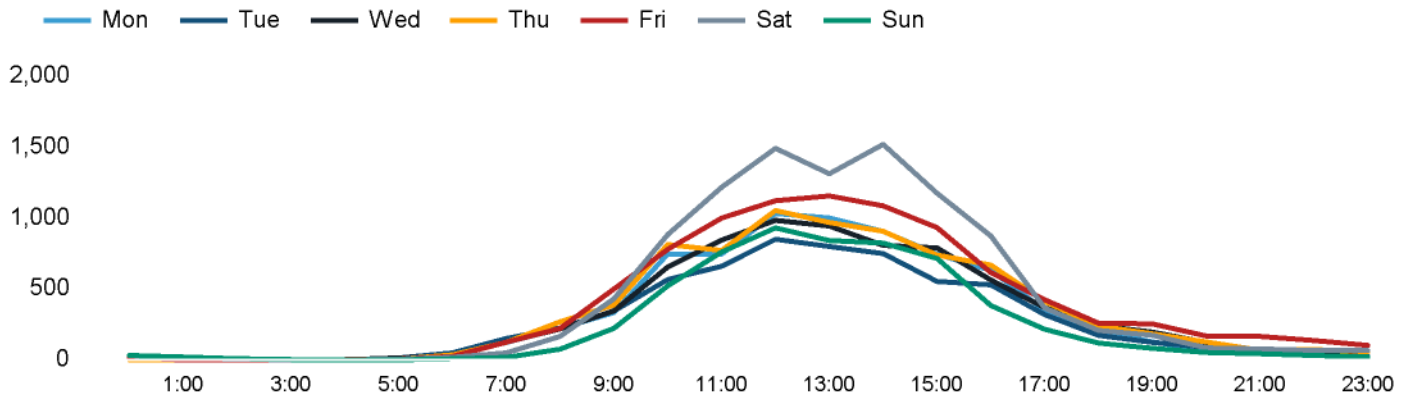

Footfall Counts by hour