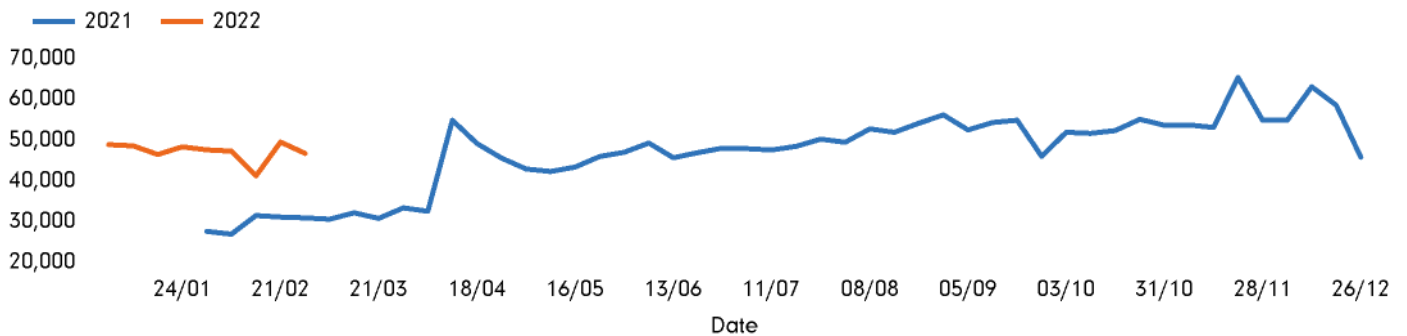

The total number of visitors to Godalming Town Centre in week commencing 28 February 2022 was 46,741.

The busiest day in week commencing 28 February 2022 was Saturday with 9,655 visitors.

The peak hour of the week was 11:00 on Saturday 5 March 2022 with footfall of 1,311.

Footfall by week

■ This Week
 ■ Previous Week
 ■ Previous Year

Weather

	Mon	Tue	Wed	Thu	Fri	Sat	Sun
This week	 11°	 9°	 8°	 11°	 8°	 7°	 7°
Previous week	 11°	 13°	 10°	 10°	 11°	 10°	 9°
Previous year	 13°	 11°	 13°	 6°	 7°	 6°	 5°

Footfall by day

Footfall by hour

Footfall by week

Footfall by location

This Week	46,741
Previous Week	49,517
Previous Year	30,882
Week on week %	-5.6 %
Year on Year %	51.4 %

Notes

Year to Date % Change is the annual % change in footfall from January of this year compared to the same period last year. Week 1, 2022 to Week 9, 2022 Vs Week 1, 2021 to Week 9, 2021