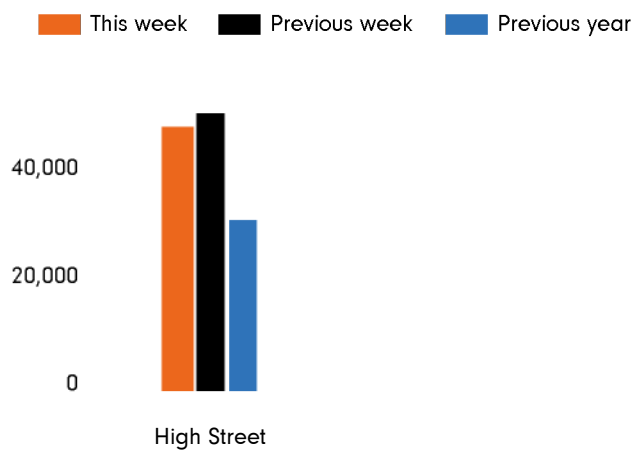

Footfall by week

■ This Week
 ■ Previous Week
 ■ Previous Year

Weather

	Mon	Tue	Wed	Thu	Fri	Sat	Sun
This week	 11°	 9°	 8°	 11°	 8°	 7°	 7°
Previous week	 11°	 13°	 10°	 10°	 11°	 10°	 9°
Previous year	 13°	 11°	 13°	 6°	 7°	 6°	 5°

Footfall by day

Footfall by hour

Footfall by week

Footfall by location

This Week	46,741
Previous Week	49,517
Previous Year	30,882
Week on week %	-5.6 %
Year on Year %	51.4 %

Notes

Year to Date % Change is the annual % change in footfall from January of this year compared to the same period last year. Week 1, 2022 to Week 9, 2022 Vs Week 1, 2021 to Week 9, 2021

Year on Year % Change is the % change in footfall for this week compared to the same week in the previous year. Week 9, 2022 Vs Week 9, 2021

Week on Week % Change is the % change in footfall for this week from the previous week. Week 9 2022 Vs Week 8 2022