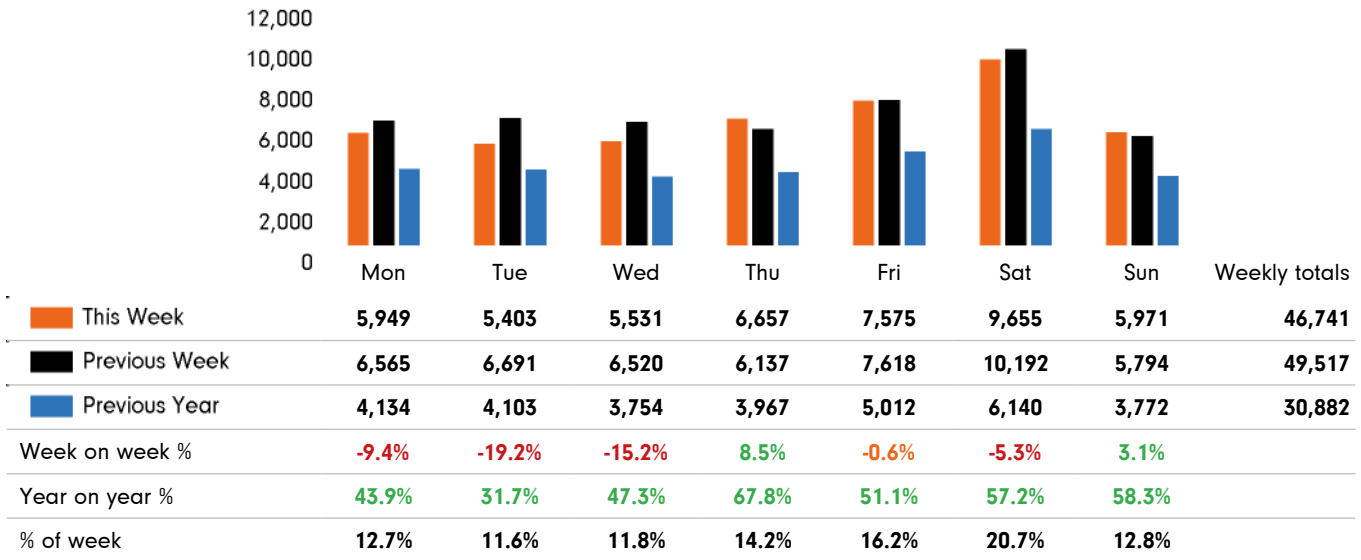

The total number of visitors to Godalming Town Centre in week commencing 28 February 2022 was 46,741.

The busiest day in week commencing 28 February 2022 was Saturday with 9,655 visitors.

The peak hour of the week was 11:00 on Saturday 5 March 2022 with footfall of 1,311.

Footfall by week

■ This Week
 ■ Previous Week
 ■ Previous Year

Weather

	Mon	Tue	Wed	Thu	Fri	Sat	Sun
This week	 11°	 9°	 8°	 11°	 8°	 7°	 7°
Previous week	 11°	 13°	 10°	 10°	 11°	 10°	 9°
Previous year	 13°	 11°	 13°	 6°	 7°	 6°	 5°

Footfall by day

Footfall by hour

Footfall by week

Footfall by location

This Week	46,741
Previous Week	49,517
Previous Year	30,882
Week on week %	-5.6 %
Year on Year %	51.4 %

Notes

Year to Date % Change is the annual % change in footfall from January of this year compared to the same period last year. Week 1, 2022 to Week 9, 2022 Vs Week 1, 2021 to Week 9, 2021