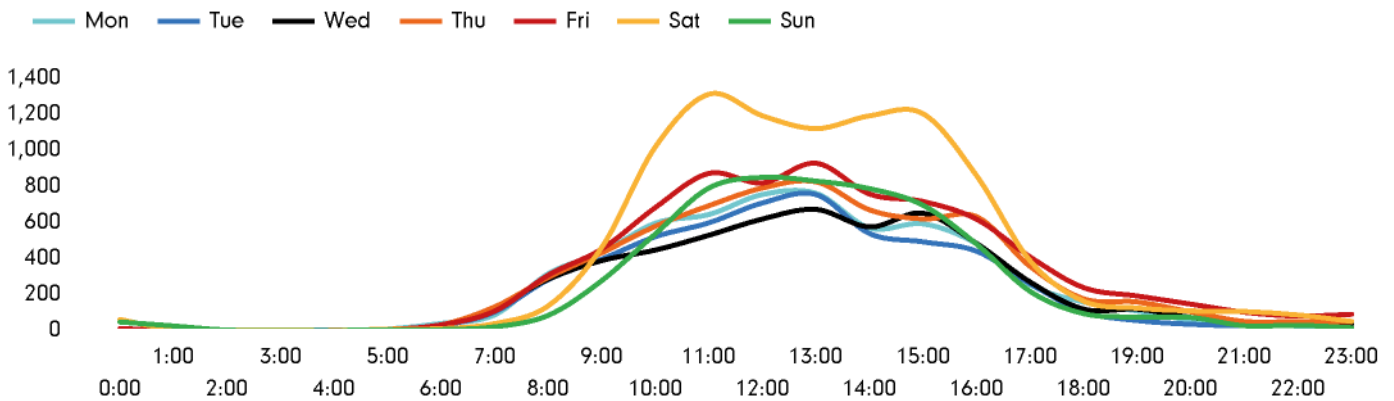

Footfall by hour