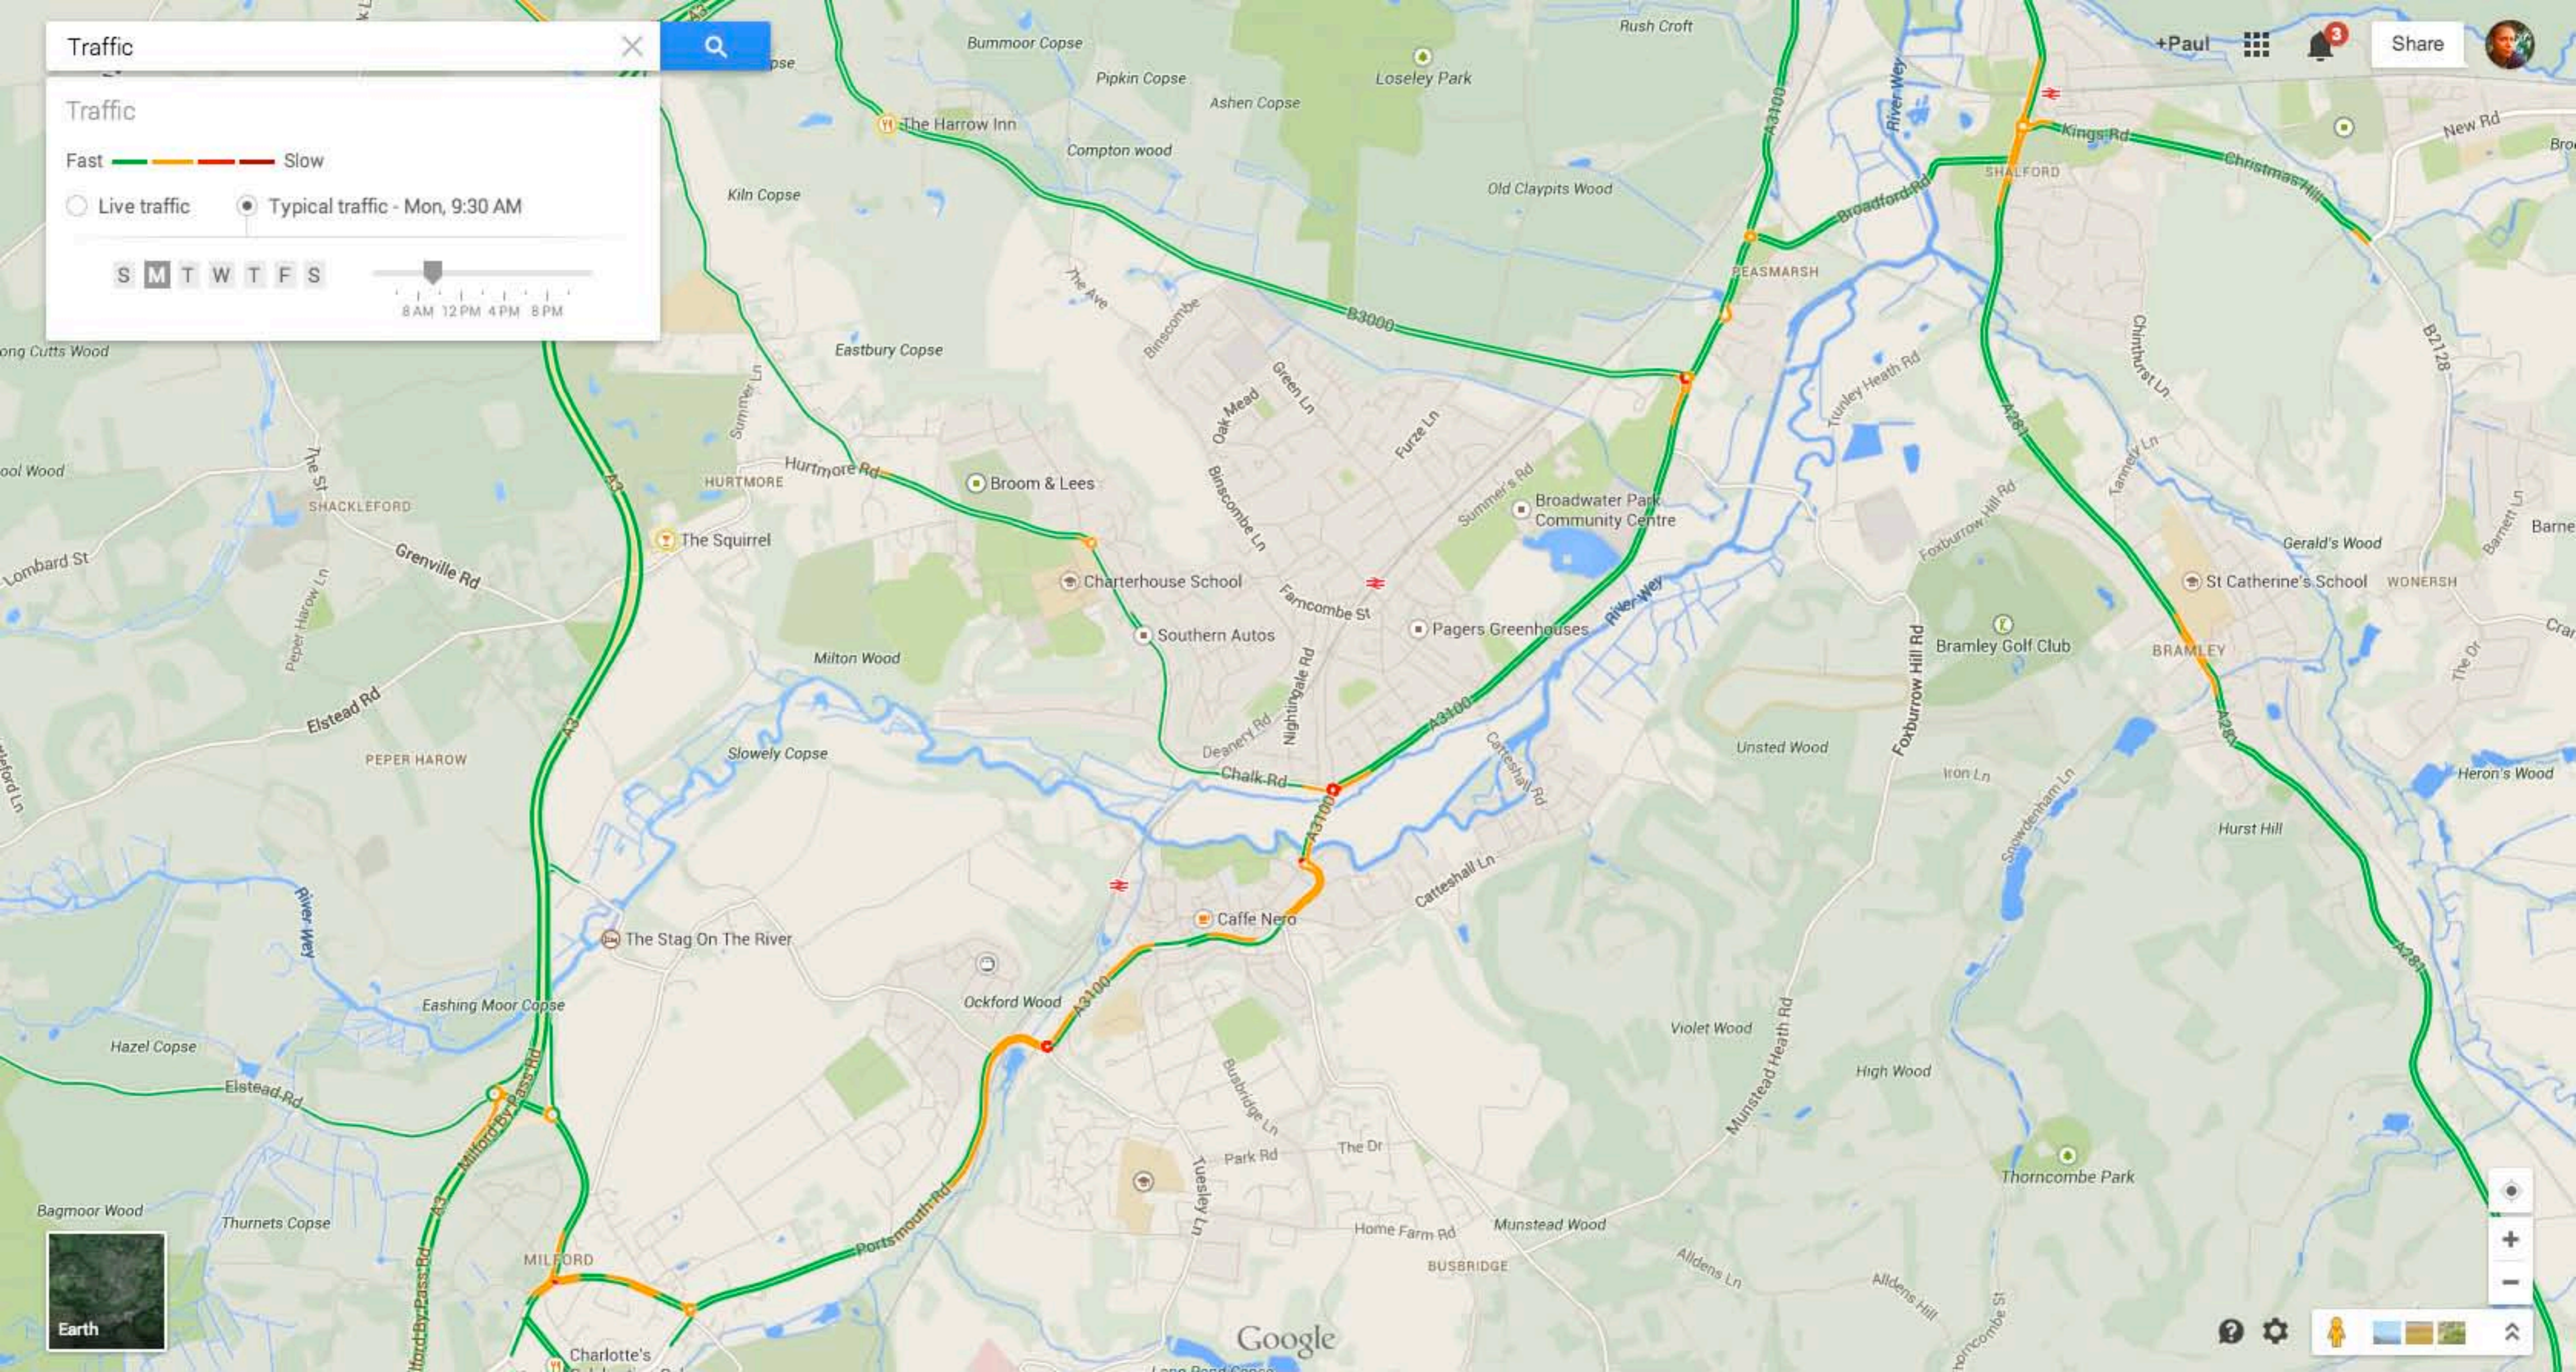

Traffic

Fast Slow

Live traffic Typical traffic - Mon, 9:30 AM

S M T W T F S

8 AM 12 PM 4 PM 8 PM

Map navigation controls: location pin, zoom in (+), zoom out (-), street view, and map style selector.