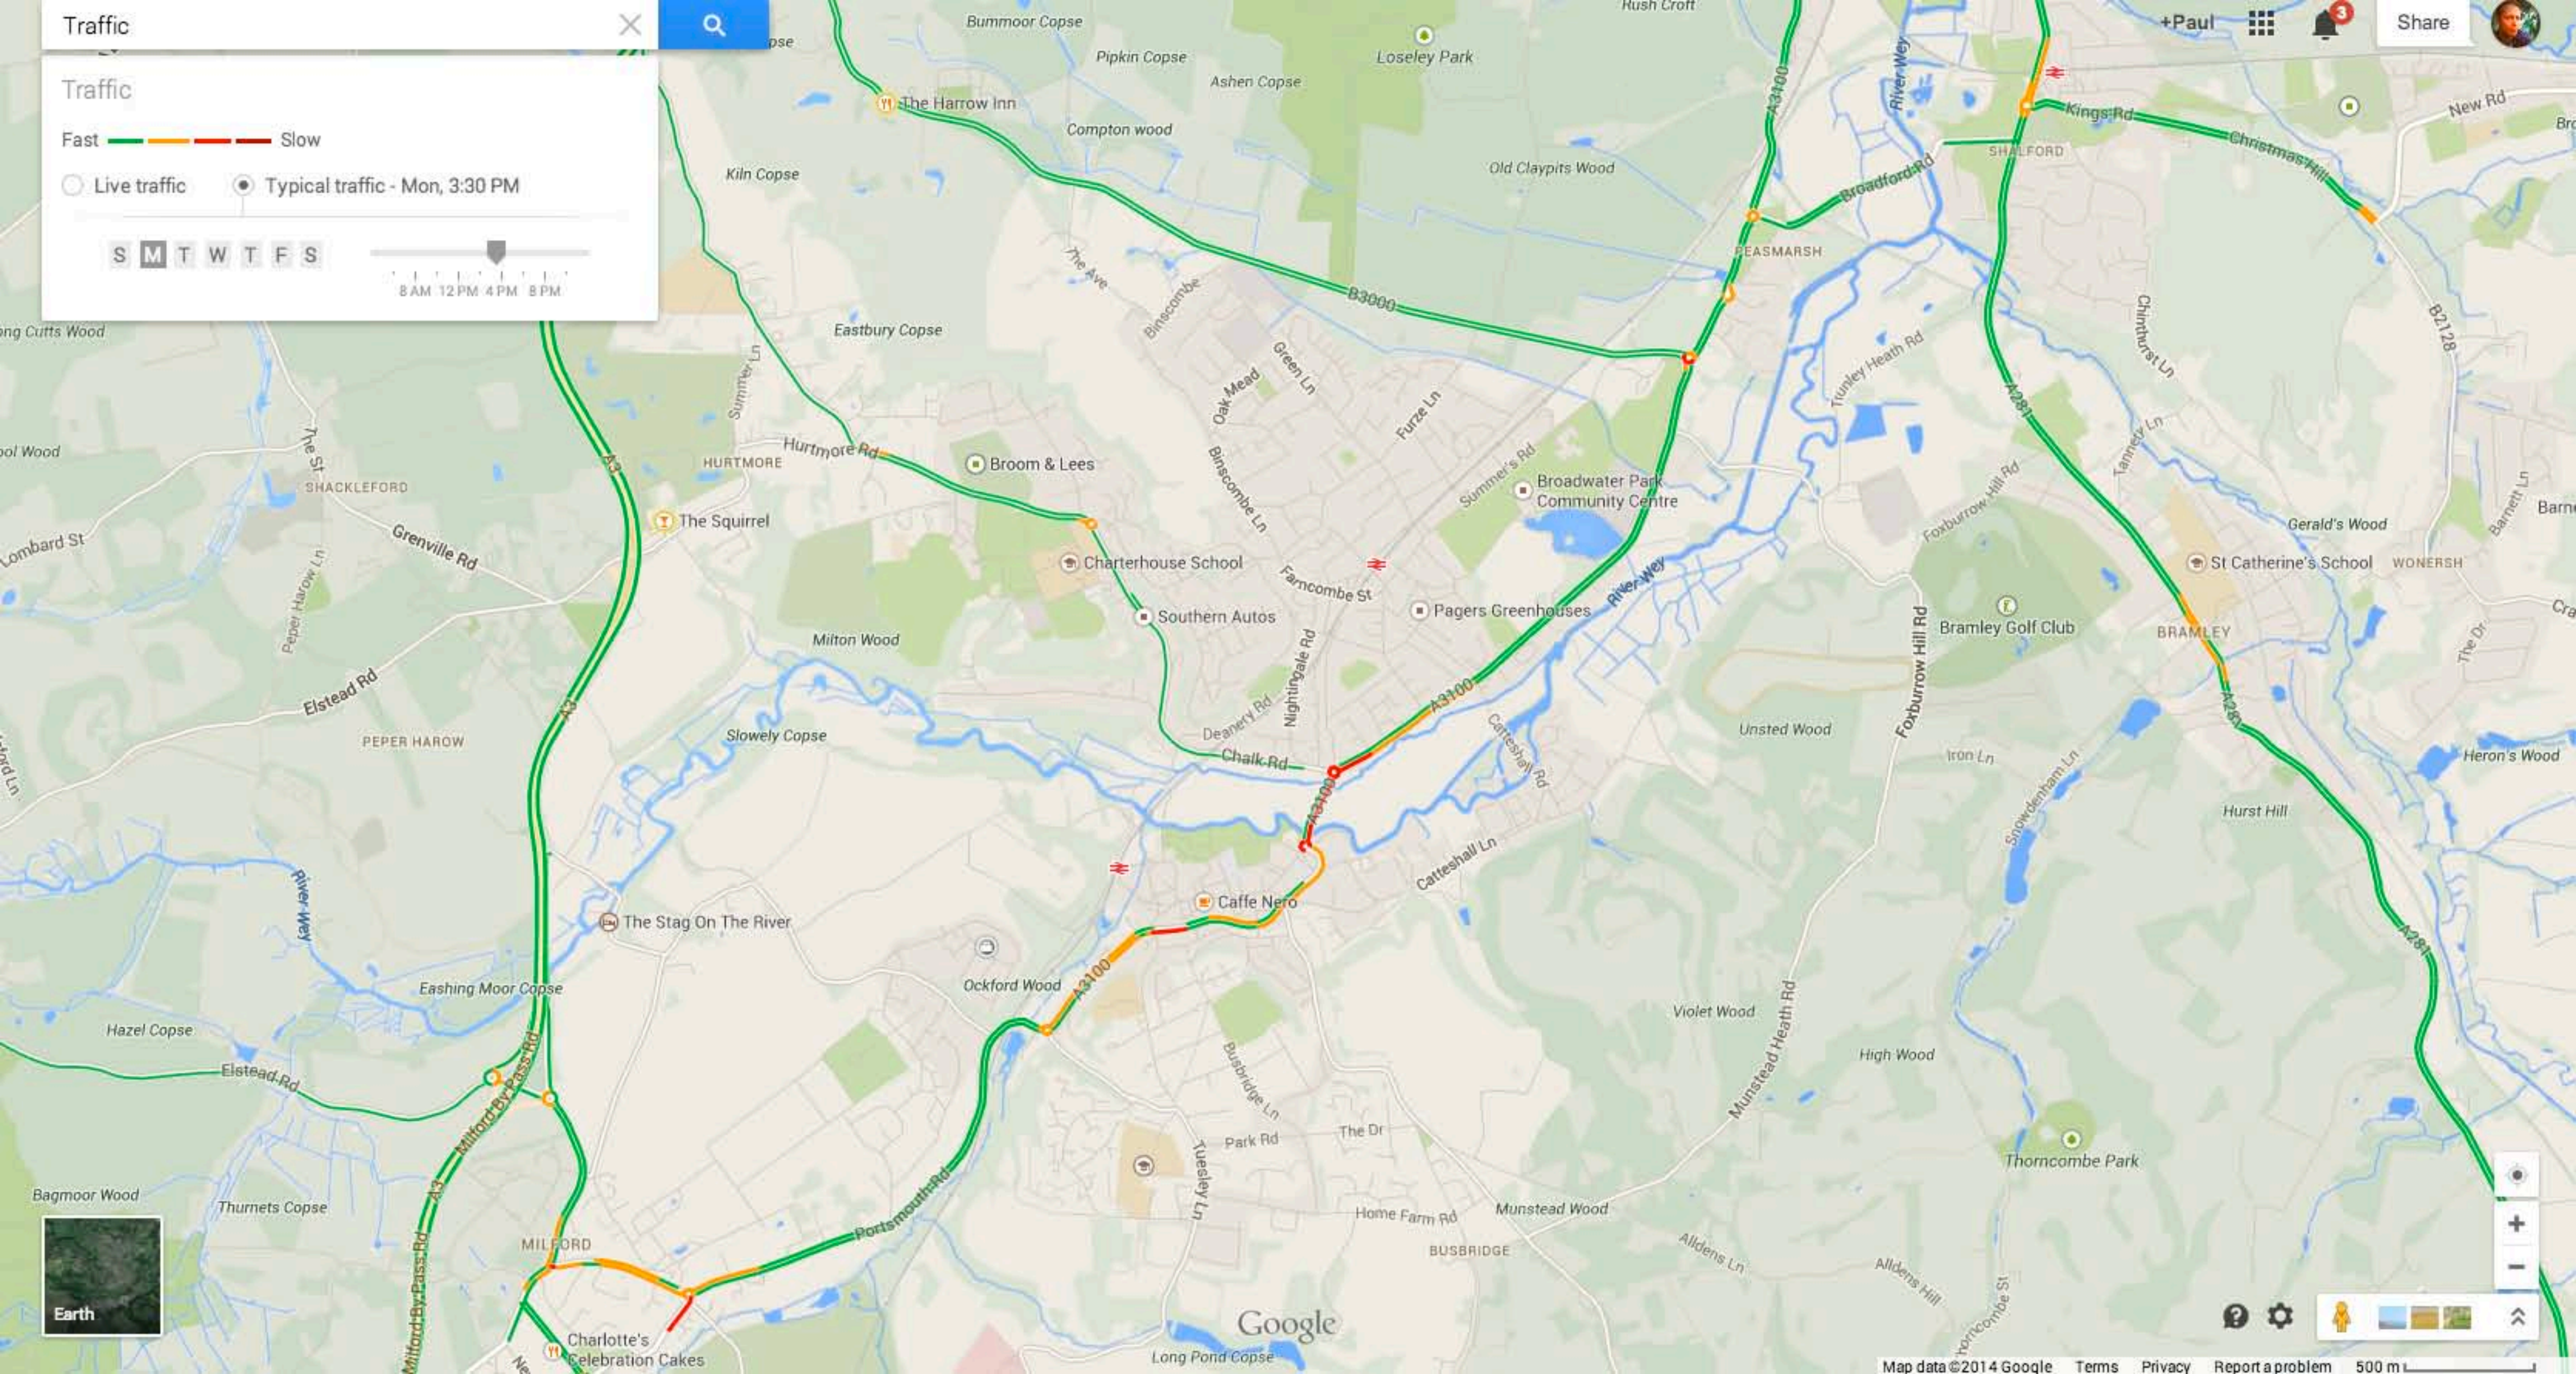

Traffic

Traffic

Fast Slow

Live traffic  Typical traffic - Mon, 3:30 PM

S M T W T F S

8 AM 12 PM 4 PM 8 PM

Google