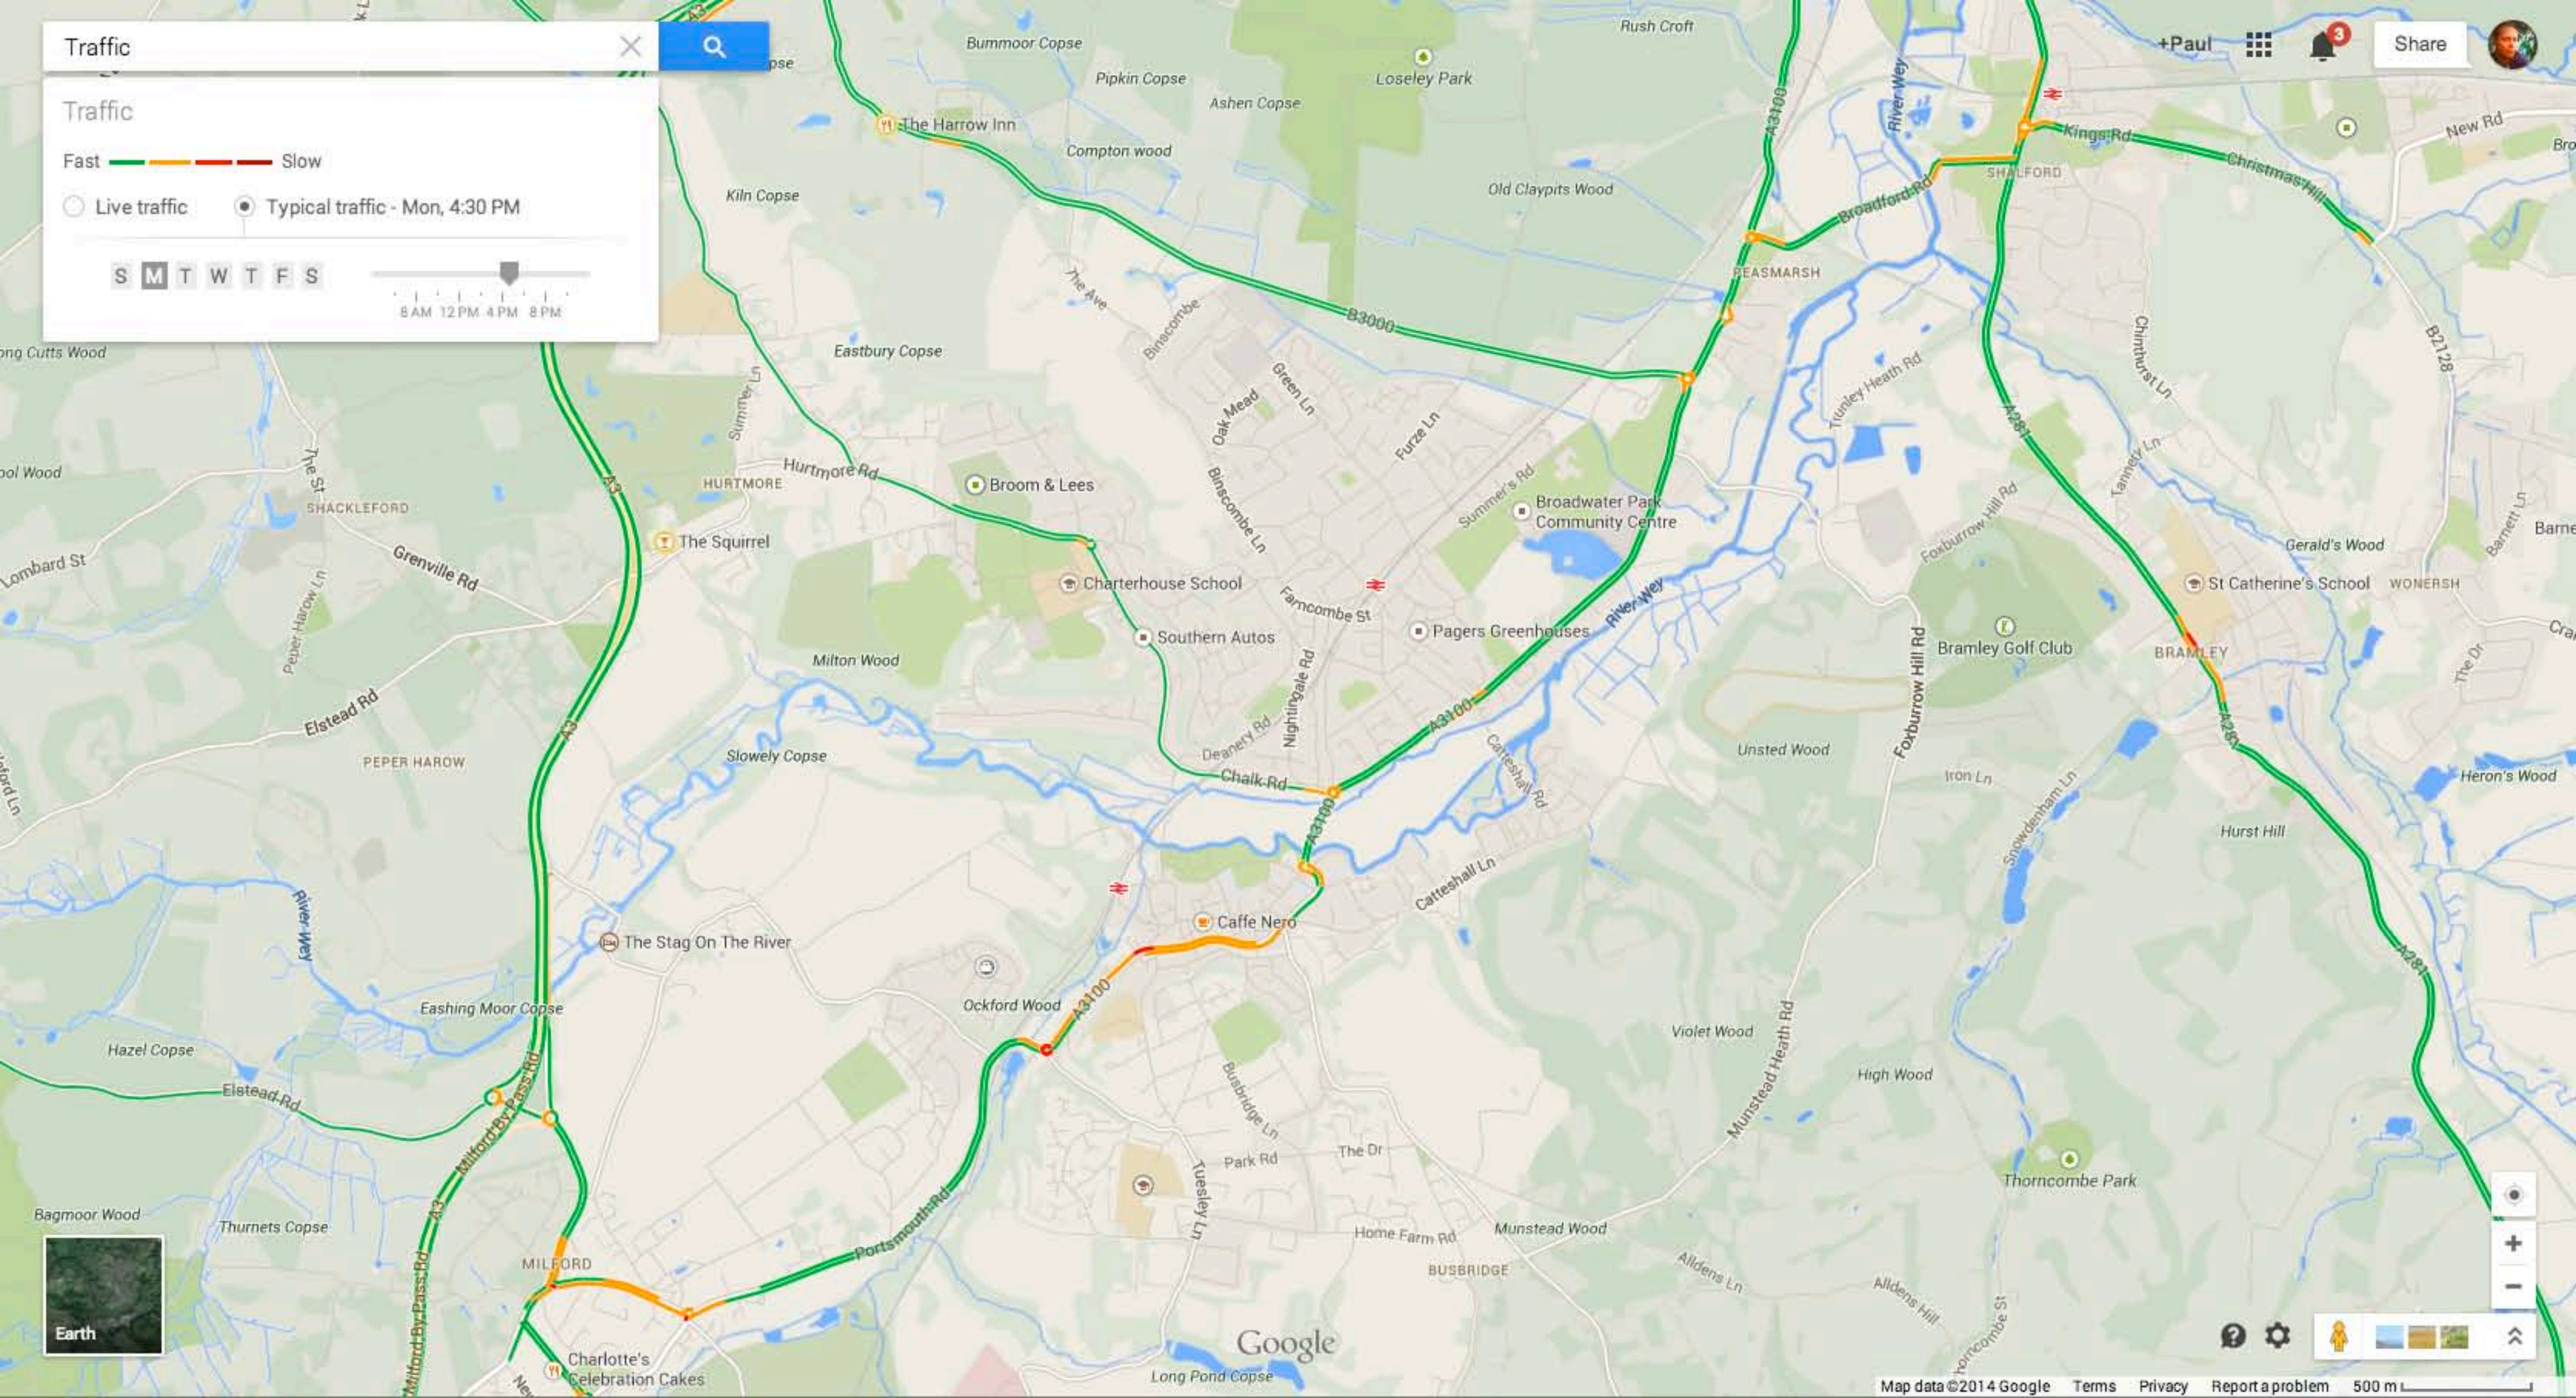

Traffic

Traffic

Fast Slow

Live traffic Typical traffic - Mon, 4:30 PM

S M T W T F S

8 AM 12 PM 4 PM 8 PM

Google