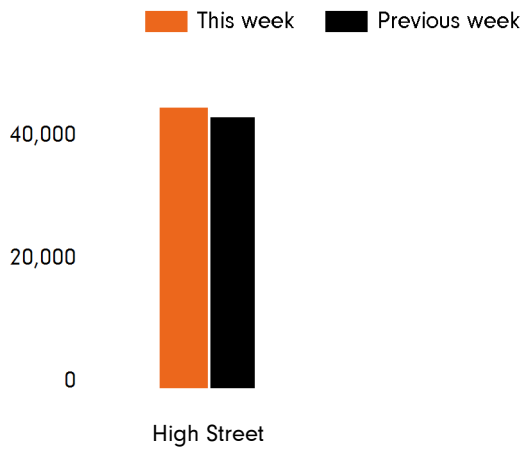

The busiest day in week commencing 17 May 2021 was Saturday with 9,046 visitors.

The peak hour of the week was 11:00 on Saturday 22 May 2021 with footfall of 1,236.

Footfall by week

■ This Week
 ■ Previous Week

Weather

| | Mon | Tue | Wed | Thu | Fri | Sat | Sun |
|---------------|-----|-----|-----|-----|-----|-----|-----|
| This week | 16° | 15° | 16° | 14° | 12° | 14° | 13° |
| Previous week | 15° | 15° | 15° | 13° | 15° | 14° | 13° |

Footfall by day

Footfall by hour

Footfall by week

Footfall by location

| | |
|----------------|---------------|
| This Week | 43,368 |
| Previous Week | 42,286 |
| Previous Year | |
| Week on week % | 2.6 % |
| Year on Year % | |

Notes

Year to Date % Change is the annual % change in footfall from January of this year compared to the same period last year. Week 1, 2021 to Week 20, 2021 Vs Week 1, 2020 to Week 20, 2020

Year on Year % Change is the % change in footfall for this week compared to the same week in the previous year. Week 20, 2021 Vs Week 20, 2020