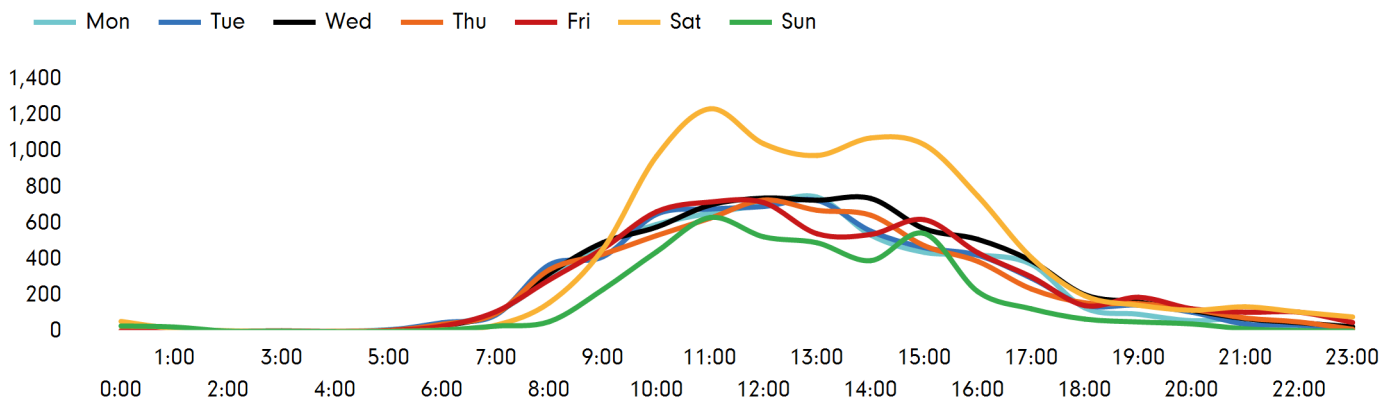

Footfall by hour