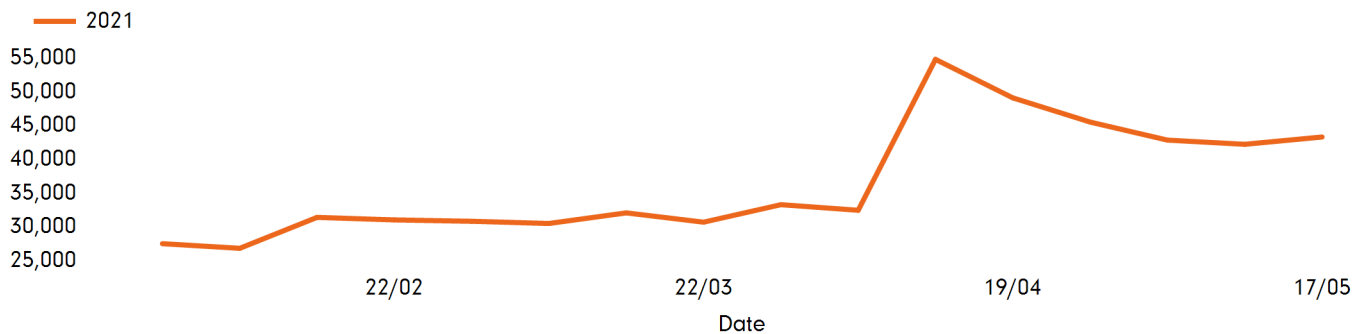

Footfall by week