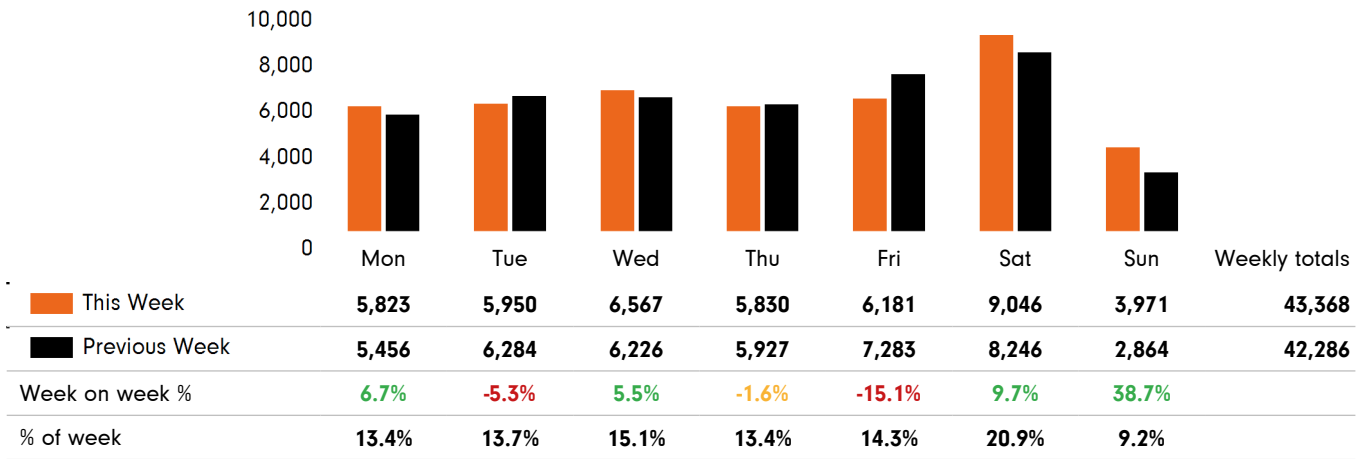

Footfall by day