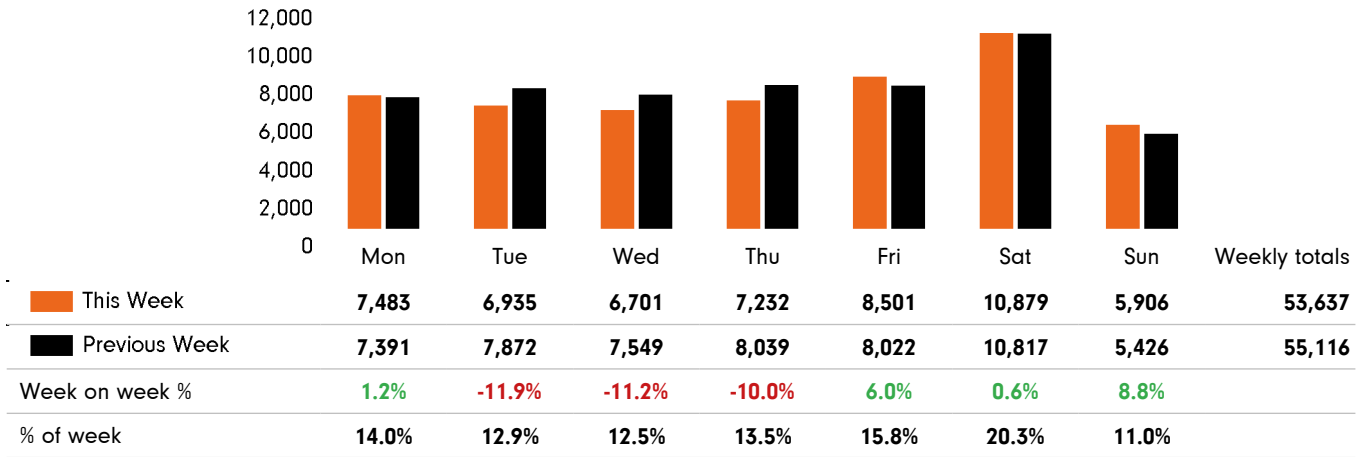

Footfall by day