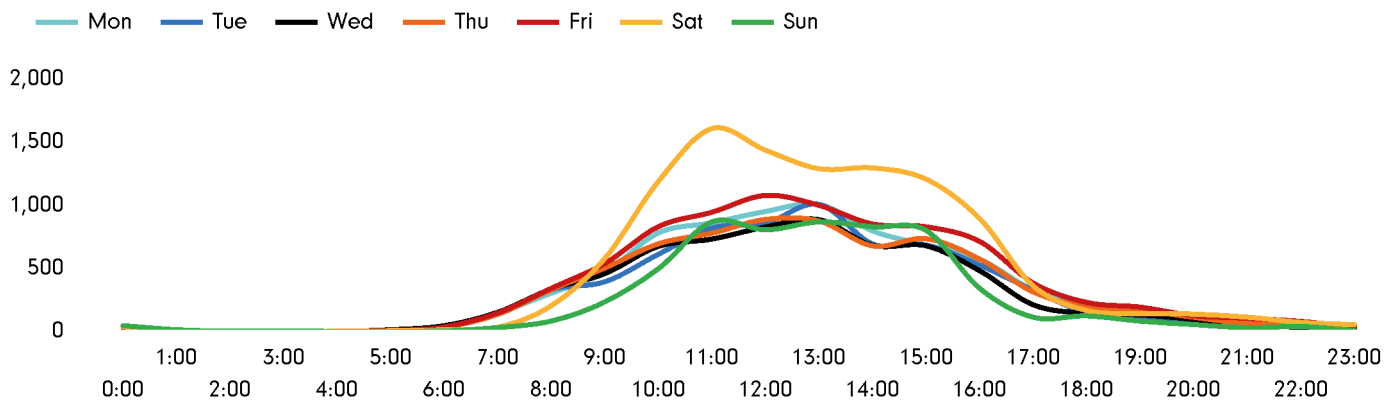

Footfall by hour