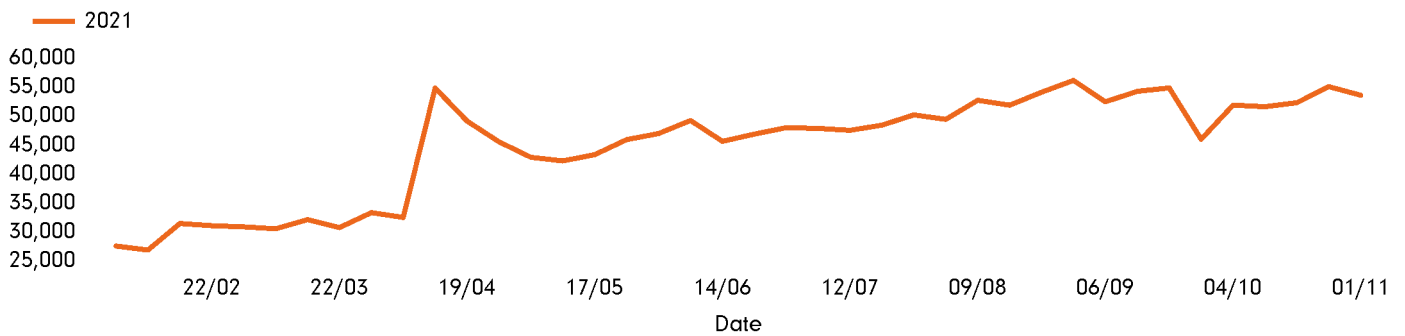

Footfall by week