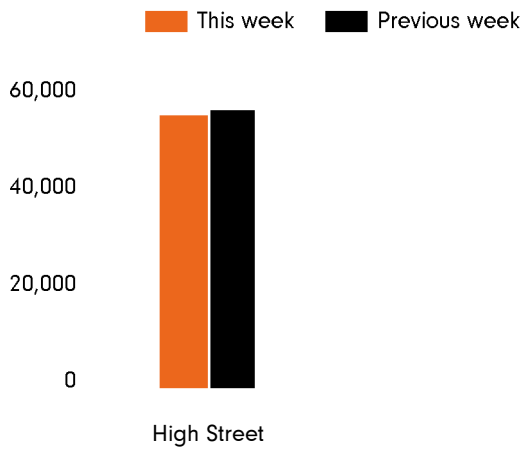

The busiest day in week commencing 1 November 2021 was Saturday with 10,879 visitors.

The peak hour of the week was 11:00 on Saturday 6 November 2021 with footfall of 1,609.

Footfall by week

■ This Week ■ Previous Week

Weather

| | Mon | Tue | Wed | Thu | Fri | Sat | Sun |
|---------------|-----|-----|-----|-----|-----|-----|-----|
| This week | 13° | 12° | 10° | 9° | 10° | 13° | 12° |
| Previous week | 16° | 17° | 16° | 15° | 14° | 14° | 13° |

Footfall by day

Footfall by hour

Footfall by week

Footfall by location

| | |
|----------------|---------------|
| This Week | 53,637 |
| Previous Week | 55,116 |
| Previous Year | |
| Week on week % | -2.7 % |
| Year on Year % | |

Notes

Year to Date % Change is the annual % change in footfall from January of this year compared to the same period last year. Week 1, 2021 to Week 44, 2021 Vs Week 1, 2020 to Week 44, 2020

Year on Year % Change is the % change in footfall for this week compared to the same week in the previous year. Week 44, 2021 Vs Week 44, 2020