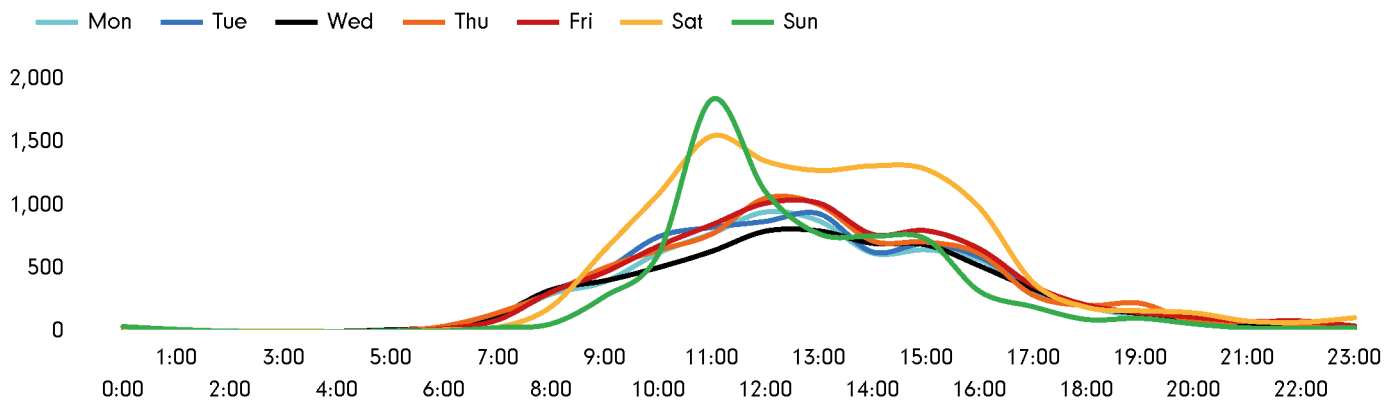

Footfall by hour