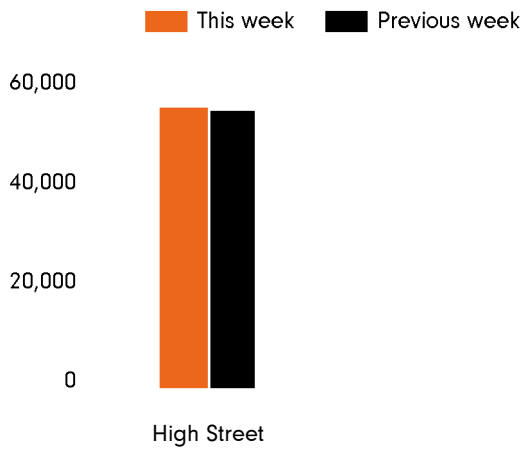

The busiest day in week commencing 8 November 2021 was Saturday with 10,958 visitors.

The peak hour of the week was 11:00 on Sunday 14 November 2021 with footfall of 1,839.

Footfall by week

■ This Week ■ Previous Week

Weather

| | Mon | Tue | Wed | Thu | Fri | Sat | Sun |
|---------------|-----|-----|-----|-----|-----|-----|-----|
| This week | 12° | 15° | 14° | 14° | 14° | 13° | 12° |
| Previous week | 13° | 12° | 10° | 9° | 10° | 13° | 12° |

Footfall by day

Footfall by hour

Footfall by week

Footfall by location

| | |
|----------------|---------------|
| This Week | 53,733 |
| Previous Week | 53,637 |
| Previous Year | |
| Week on week % | 0.2 % |
| Year on Year % | |

Notes

Year to Date % Change is the annual % change in footfall from January of this year compared to the same period last year. Week 1, 2021 to Week 45, 2021 Vs Week 1, 2020 to Week 45, 2020

Year on Year % Change is the % change in footfall for this week compared to the same week in the previous year. Week 45, 2021 Vs Week 45, 2020