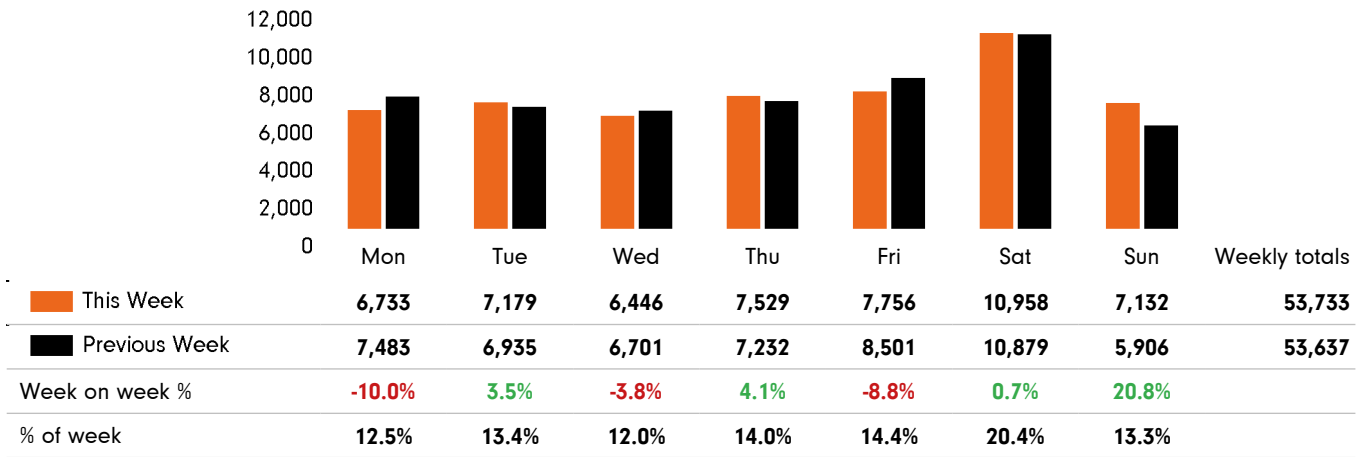

Footfall by day