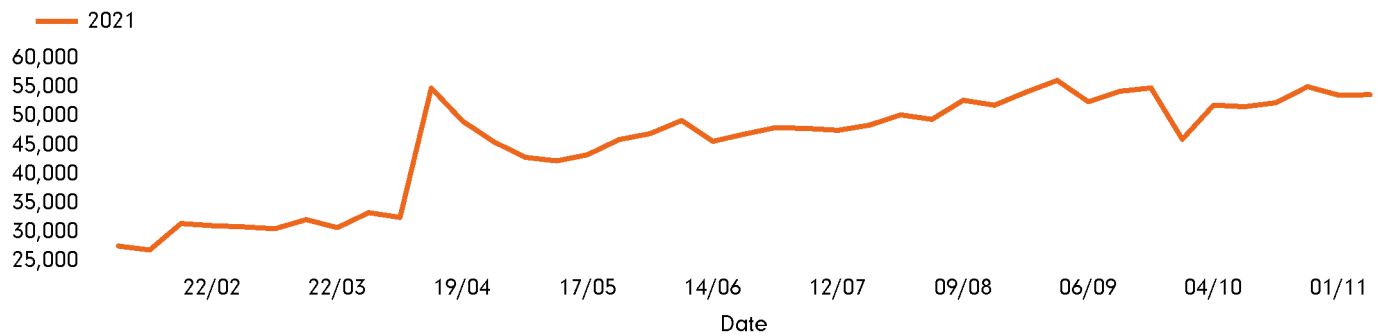

Footfall by week