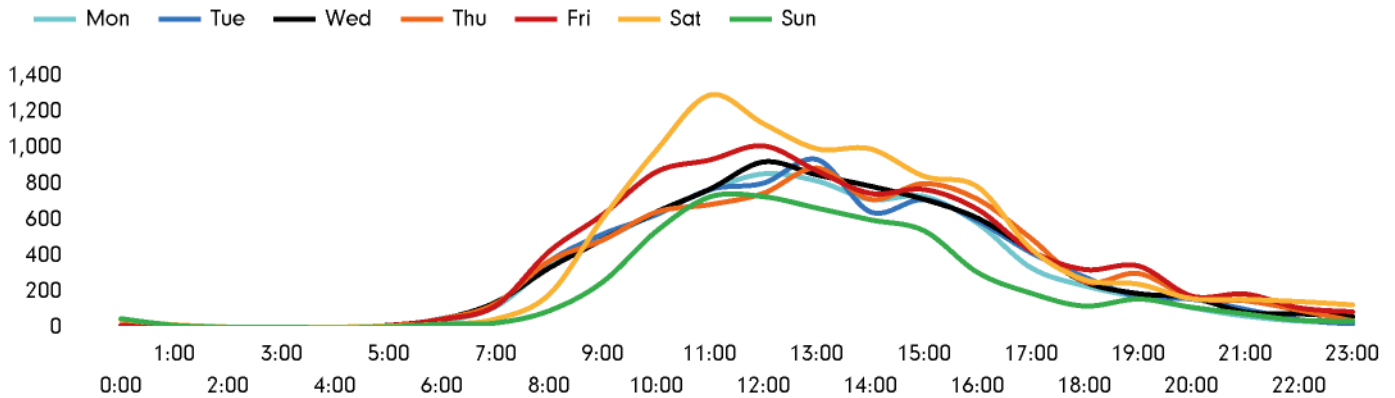

Footfall by week

Weather

	Mon	Tue	Wed	Thu	Fri	Sat	Sun
This week	 22°	 22°	 26°	 24°	 28°	 26°	 28°
Previous week	 18°	 20°	 20°	 19°	 20°	 20°	 22°
Previous year	 19°	 17°	 18°	 21°	 21°	 17°	 19°

Footfall by day

Footfall by hour

Footfall by week

Footfall by location

This Week	53,510
Previous Week	60,152
Previous Year	47,897
Week on week %	-11.0 %
Year on Year %	11.7 %

Notes

Year to Date % Change is the annual % change in footfall from January of this year compared to the same period last year. Week1, 2022 to Week 27, 2022 Vs Week 1, 2021 to Week 27, 2021