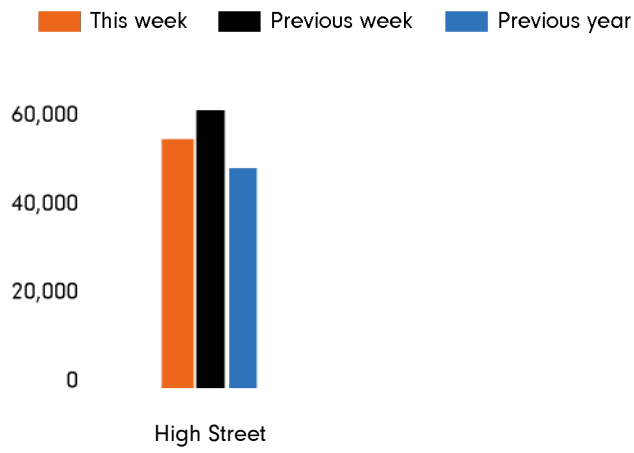

The total number of visitors to Godalming Town Centre for the last 52 weeks is 2,693,290 which is 27.5% up on the previous year.

The total number of visitors for the year to date is 1,360,697 which is 27.5% up on the previous year.

The total number of visitors to Godalming Town Centre in week commencing 4 July 2022 was 53,510.

The busiest day in week commencing 4 July 2022 was Saturday with 9,525 visitors.

The peak hour of the week was 11:00 on Saturday 9 July 2022 with footfall of 1,294.

Footfall by week

Weather

	Mon	Tue	Wed	Thu	Fri	Sat	Sun
This week	 22°	 22°	 26°	 24°	 28°	 26°	 28°
Previous week	 18°	 20°	 20°	 19°	 20°	 20°	 22°
Previous year	 19°	 17°	 18°	 21°	 21°	 17°	 19°

Footfall by day

Footfall by hour

Footfall by week

Footfall by location

This Week	53,510
Previous Week	60,152
Previous Year	47,897
Week on week %	-11.0 %
Year on Year %	11.7 %

Notes

Year to Date % Change is the annual % change in footfall from January of this year compared to the same period last year. Week1, 2022 to Week 27, 2022 Vs Week 1, 2021 to Week 27, 2021