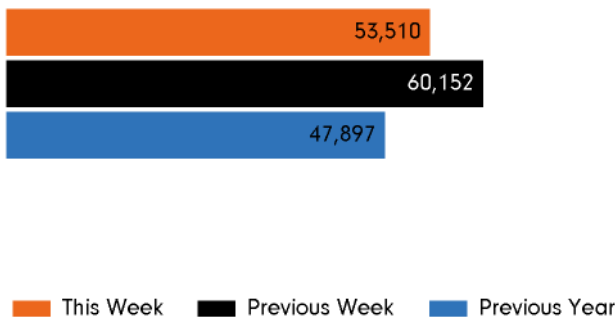

Footfall Report for: Godalming Town Centre

Weekly Footfall

	Year to date %		Year on year %		Week on week %	
	2022	2021	2022	2021	2022	2021
Godalming Town Centre	27.5%		11.7%		-11.0%	-0.3%
South East	47.1%	10.2%	17.0%	28.9%	-0.6%	-1.5%
UK	61.7%	-1.8%	27.4%	37.5%	1.8%	1.2%

Benchmark calculations (Year on Year and Week on Week) have been calculated using like for like data sets (only those counters available in both comparison periods) to ensure statistical accuracy

Headlines

The total number of visitors to Godalming Town Centre for the last 52 weeks is 2,693,290 which is 27.5% up on the previous year.

The total number of visitors for the year to date is 1,360,697 which is 27.5% up on the previous year.

The total number of visitors to Godalming Town Centre in week commencing 4 July 2022 was 53,510.

The busiest day in week commencing 4 July 2022 was Saturday with 9,525 visitors.

The peak hour of the week was 11:00 on Saturday 9 July 2022 with footfall of 1,294.

Footfall by week

Weather

	Mon	Tue	Wed	Thu	Fri	Sat	Sun
This week	22°	22°	26°	24°	28°	26°	28°
Previous week	18°	20°	20°	19°	20°	20°	22°
Previous year	19°	17°	18°	21°	21°	17°	19°