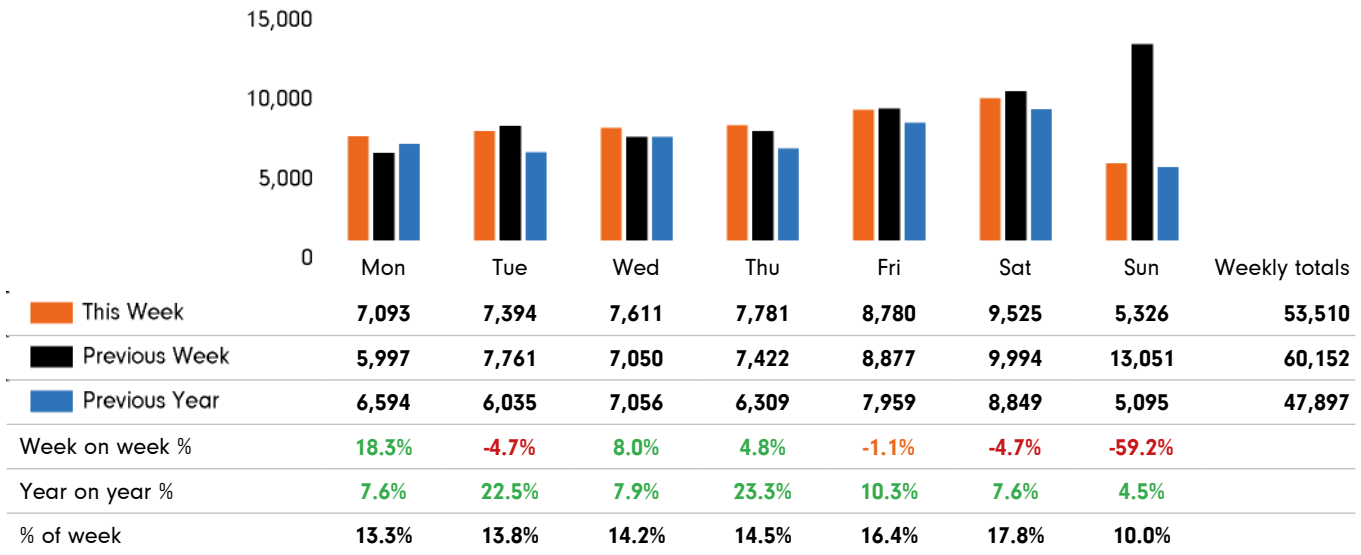

The total number of visitors to Godalming Town Centre for the last 52 weeks is 2,693,290 which is 27.5% up on the previous year.

The total number of visitors for the year to date is 1,360,697 which is 27.5% up on the previous year.

The total number of visitors to Godalming Town Centre in week commencing 4 July 2022 was 53,510.

The busiest day in week commencing 4 July 2022 was Saturday with 9,525 visitors.

The peak hour of the week was 11:00 on Saturday 9 July 2022 with footfall of 1,294.

Footfall by week

Weather

	Mon	Tue	Wed	Thu	Fri	Sat	Sun
This week	 22°	 22°	 26°	 24°	 28°	 26°	 28°
Previous week	 18°	 20°	 20°	 19°	 20°	 20°	 22°
Previous year	 19°	 17°	 18°	 21°	 21°	 17°	 19°

Footfall by day