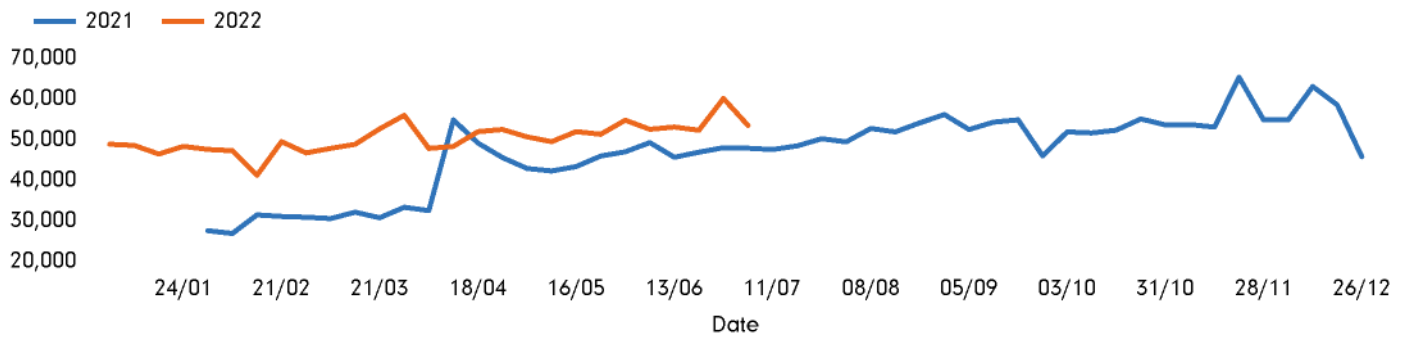

The total number of visitors to Godalming Town Centre in week commencing 4 July 2022 was 53,510.

The busiest day in week commencing 4 July 2022 was Saturday with 9,525 visitors.

The peak hour of the week was 11:00 on Saturday 9 July 2022 with footfall of 1,294.

Footfall by week

Weather

	Mon	Tue	Wed	Thu	Fri	Sat	Sun
This week	 22°	 22°	 26°	 24°	 28°	 26°	 28°
Previous week	 18°	 20°	 20°	 19°	 20°	 20°	 22°
Previous year	 19°	 17°	 18°	 21°	 21°	 17°	 19°

Footfall by day

Footfall by hour

Footfall by week

Footfall by location

This Week	53,510
Previous Week	60,152
Previous Year	47,897
Week on week %	-11.0 %
Year on Year %	11.7 %

Notes

Year to Date % Change is the annual % change in footfall from January of this year compared to the same period last year. Week1, 2022 to Week 27, 2022 Vs Week 1, 2021 to Week 27, 2021