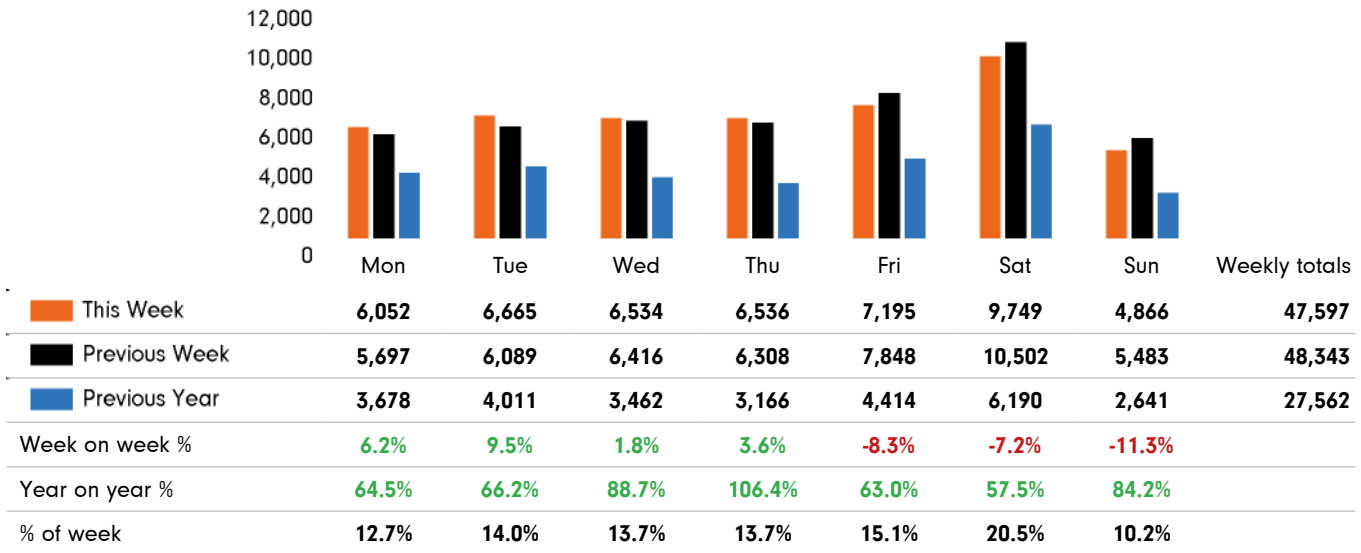

The total number of visitors to Godalming Town Centre for the last 52 weeks is 2,460,992 which is 72.7% up on the previous year.

The total number of visitors for the year to date is 239,866 which is 72.7% up on the previous year.

The total number of visitors to Godalming Town Centre in week commencing 31 January 2022 was 47,597.

The busiest day in week commencing 31 January 2022 was Saturday with 9,749 visitors.

The peak hour of the week was 11:00 on Saturday 5 February 2022 with footfall of 1,483.

Footfall by week

■ This Week
 ■ Previous Week
 ■ Previous Year

Weather

	Mon	Tue	Wed	Thu	Fri	Sat	Sun
This week	 8°	 13°	 11°	 11°	 10°	 10°	 10°
Previous week	 5°	 3°	 6°	 11°	 10°	 12°	 8°
Previous year	 5°	 12°	 10°	 9°	 10°	 6°	 3°

Footfall by day

Footfall by hour

Footfall by week

Footfall by location

This Week	47,597
Previous Week	48,343
Previous Year	27,562
Week on week %	-1.5 %
Year on Year %	72.7 %

Notes

Year to Date % Change is the annual % change in footfall from January of this year compared to the same period last year. Week1, 2022 to Week 5, 2022 Vs Week 1, 2021 to Week 5, 2021