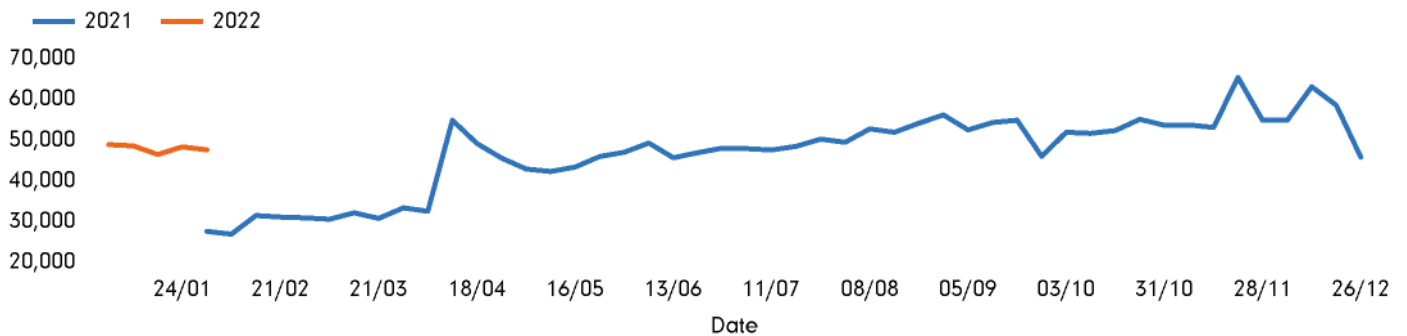

The total number of visitors to Godalming Town Centre in week commencing 31 January 2022 was 47,597.

The busiest day in week commencing 31 January 2022 was Saturday with 9,749 visitors.

The peak hour of the week was 11:00 on Saturday 5 February 2022 with footfall of 1,483.

Footfall by week

■ This Week
 ■ Previous Week
 ■ Previous Year

Weather

	Mon	Tue	Wed	Thu	Fri	Sat	Sun
This week	 8°	 13°	 11°	 11°	 10°	 10°	 10°
Previous week	 5°	 3°	 6°	 11°	 10°	 12°	 8°
Previous year	 5°	 12°	 10°	 9°	 10°	 6°	 3°

Footfall by day

Footfall by hour

Footfall by week

Footfall by location

This Week	47,597
Previous Week	48,343
Previous Year	27,562
Week on week %	-1.5 %
Year on Year %	72.7 %

Notes

Year to Date % Change is the annual % change in footfall from January of this year compared to the same period last year. Week1, 2022 to Week 5, 2022 Vs Week 1, 2021 to Week 5, 2021