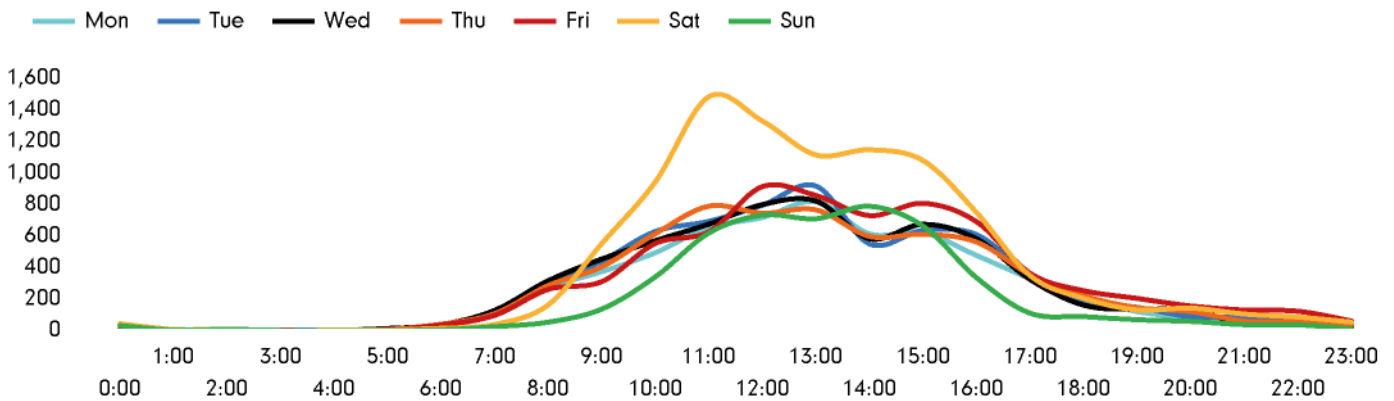

Footfall by week

■ This Week
 ■ Previous Week
 ■ Previous Year

Weather

	Mon	Tue	Wed	Thu	Fri	Sat	Sun
This week	 8°	 13°	 11°	 11°	 10°	 10°	 10°
Previous week	 5°	 3°	 6°	 11°	 10°	 12°	 8°
Previous year	 5°	 12°	 10°	 9°	 10°	 6°	 3°

Footfall by day

Footfall by hour

Footfall by week

Footfall by location

This Week	47,597
Previous Week	48,343
Previous Year	27,562
Week on week %	-1.5 %
Year on Year %	72.7 %

Notes

Year to Date % Change is the annual % change in footfall from January of this year compared to the same period last year. Week1, 2022 to Week 5, 2022 Vs Week 1, 2021 to Week 5, 2021