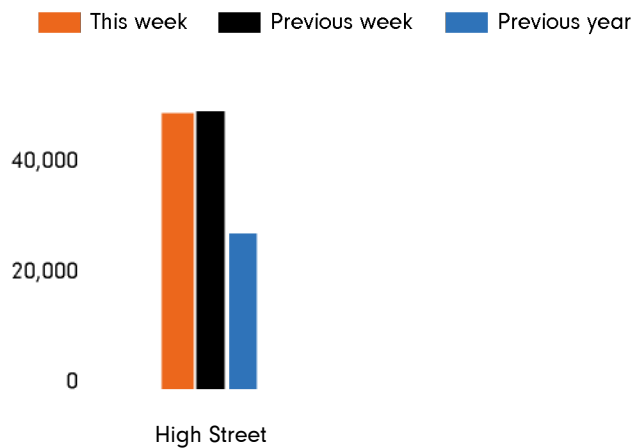

The total number of visitors to Godalming Town Centre in week commencing 31 January 2022 was 47,597.

The busiest day in week commencing 31 January 2022 was Saturday with 9,749 visitors.

The peak hour of the week was 11:00 on Saturday 5 February 2022 with footfall of 1,483.

Footfall by week

■ This Week
 ■ Previous Week
 ■ Previous Year

Weather

	Mon	Tue	Wed	Thu	Fri	Sat	Sun
This week	 8°	 13°	 11°	 11°	 10°	 10°	 10°
Previous week	 5°	 3°	 6°	 11°	 10°	 12°	 8°
Previous year	 5°	 12°	 10°	 9°	 10°	 6°	 3°

Footfall by day

Footfall by hour

Footfall by week

Footfall by location

This Week	47,597
Previous Week	48,343
Previous Year	27,562
Week on week %	-1.5 %
Year on Year %	72.7 %

Notes

Year to Date % Change is the annual % change in footfall from January of this year compared to the same period last year. Week1, 2022 to Week 5, 2022 Vs Week 1, 2021 to Week 5, 2021

Year on Year % Change is the % change in footfall for this week compared to the same week in the previous year. Week5, 2022 Vs Week 5, 2021

Week on Week % Change is the % change in footfall for this week from the previous week. Week5 2022 Vs Week 4 2022