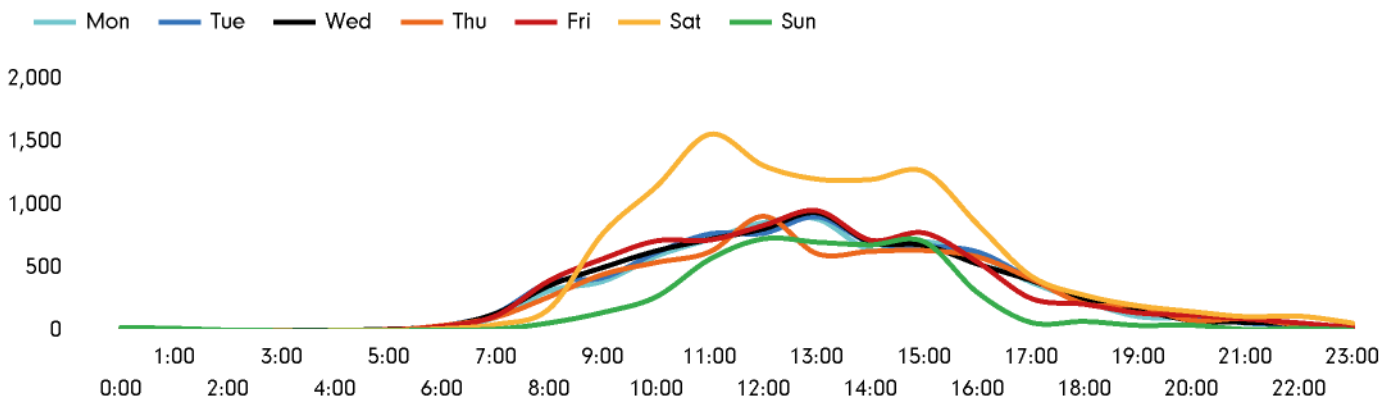

Footfall by hour