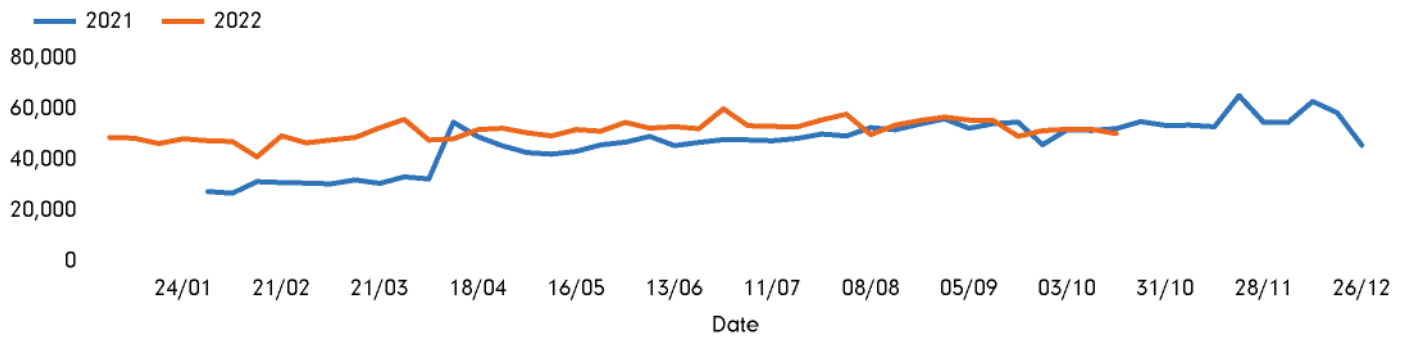

Footfall by week