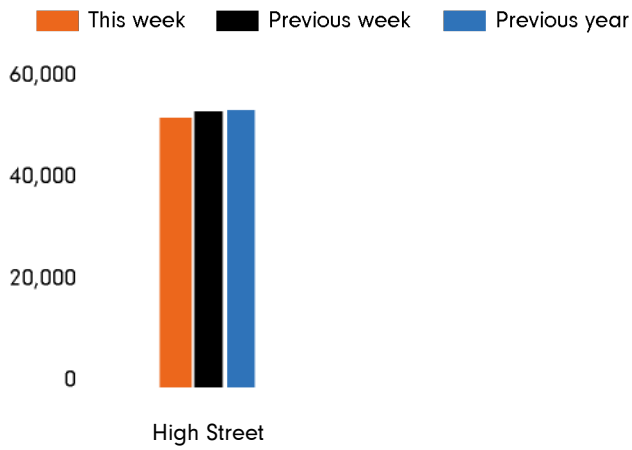

Footfall by week

■ This Week ■ Previous Week ■ Previous Year

Weather

	Mon	Tue	Wed	Thu	Fri	Sat	Sun
This week	 17°	 19°	 18°	 19°	 16°	 18°	 18°
Previous week	 18°	 16°	 16°	 17°	 17°	 16°	 17°
Previous year	 17°	 18°	 17°	 11°	 13°	 14°	 14°

Footfall by day

Footfall by hour

Footfall by week

Footfall by location

This Week	50,413
Previous Week	52,090
Previous Year	52,346
Week on week %	-3.2 %
Year on Year %	-3.7 %

Reporting dates

This week - 17 October 2022 - 23 October 2022

Year to Date % Change is the annual % change in footfall from January of this year compared to the same period last year. Week1, 2022 to Week 42, 2022 Vs Week 1, 2021 to Week 42, 2021

Year on Year % Change is the % change in footfall for this week compared to the same week in the previous year. Week42, 2022 Vs Week 42, 2021