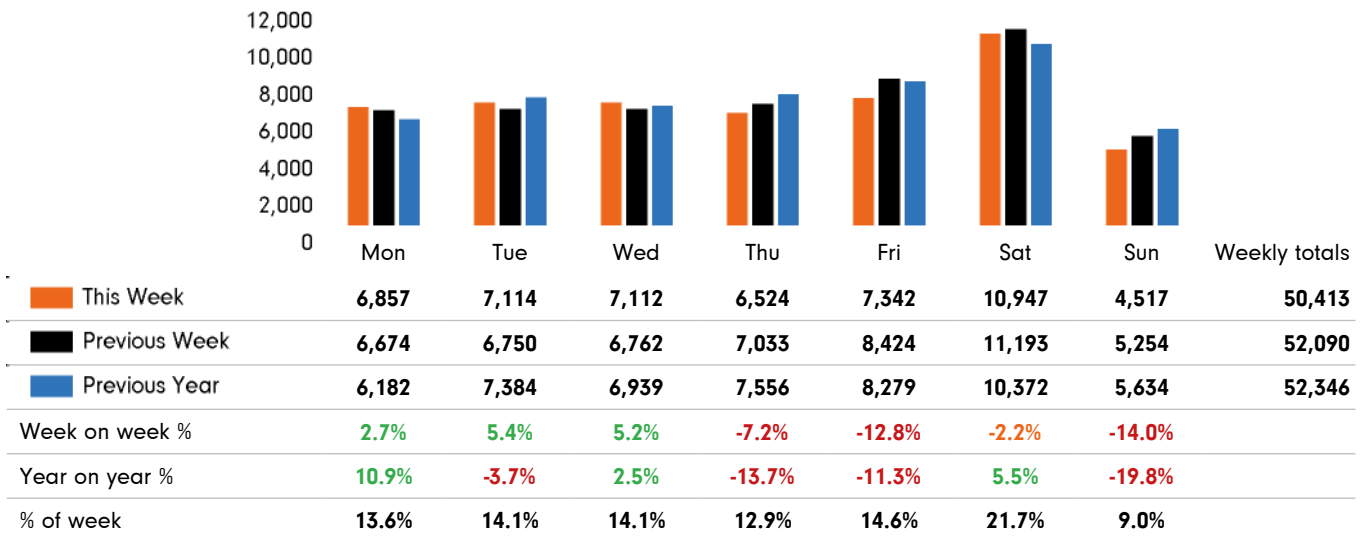

The total number of visitors to Godalming Town Centre in week commencing 17 October 2022 was 50,413.

The busiest day in week commencing 17 October 2022 was Saturday with 10,947 visitors.

The peak hour of the week was 11:00 on Saturday 22 October 2022 with footfall of 1,561.

Footfall by week

■ This Week ■ Previous Week ■ Previous Year

Weather

	Mon	Tue	Wed	Thu	Fri	Sat	Sun
This week	 17°	 19°	 18°	 19°	 16°	 18°	 18°
Previous week	 18°	 16°	 16°	 17°	 17°	 16°	 17°
Previous year	 17°	 18°	 17°	 11°	 13°	 14°	 14°

Footfall by day

Footfall by hour

Footfall by week

Footfall by location

This Week	50,413
Previous Week	52,090
Previous Year	52,346
Week on week %	-3.2 %
Year on Year %	-3.7 %

Reporting dates

This week - 17 October 2022 - 23 October 2022

Year to Date % Change is the annual % change in footfall from January of this year compared to the same period last year. Week1, 2022 to Week 42, 2022 Vs Week 1, 2021 to Week 42, 2021

Year on Year % Change is the % change in footfall for this week compared to the same week in the previous year. Week42, 2022 Vs Week 42, 2021