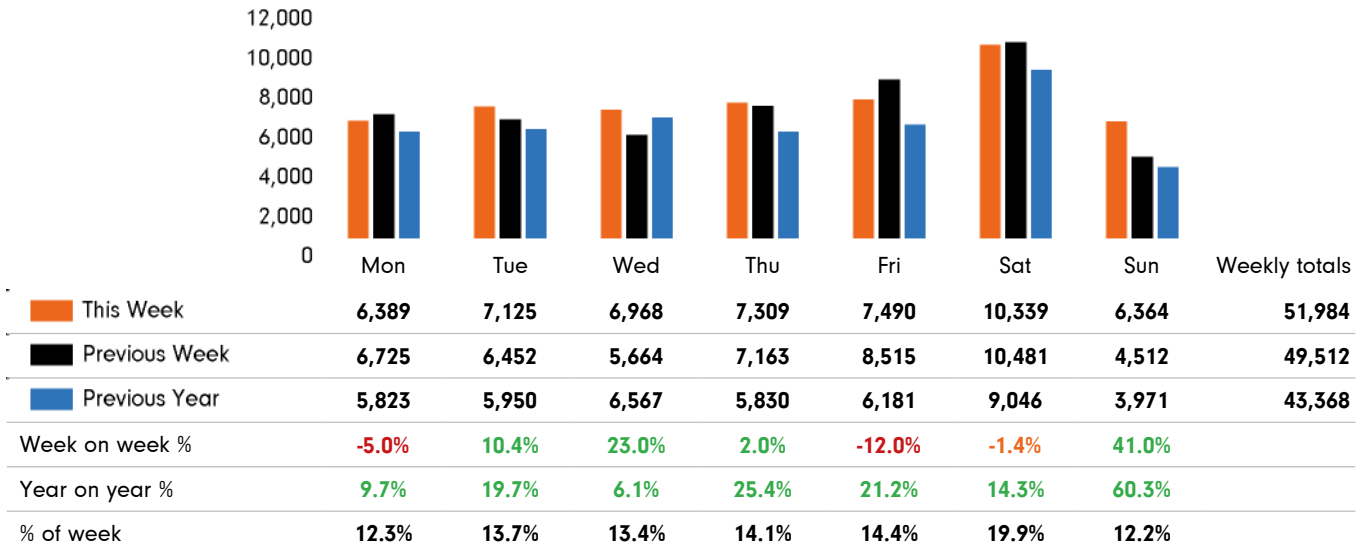

The total number of visitors to Godalming Town Centre for the last 52 weeks is 2,646,246 which is 35.1% up on the previous year.

The total number of visitors for the year to date is 982,892 which is 35.1% up on the previous year.

The total number of visitors to Godalming Town Centre in week commencing 16 May 2022 was 51,984.

The busiest day in week commencing 16 May 2022 was Saturday with 10,339 visitors.

The peak hour of the week was 11:00 on Saturday 21 May 2022 with footfall of 1,423.

Footfall by week

Weather

	Mon	Tue	Wed	Thu	Fri	Sat	Sun
This week	 20°	 23°	 20°	 20°	 18°	 19°	 21°
Previous week	 21°	 20°	 16°	 18°	 21°	 20°	 21°
Previous year	 16°	 15°	 16°	 14°	 12°	 14°	 13°

Footfall by day