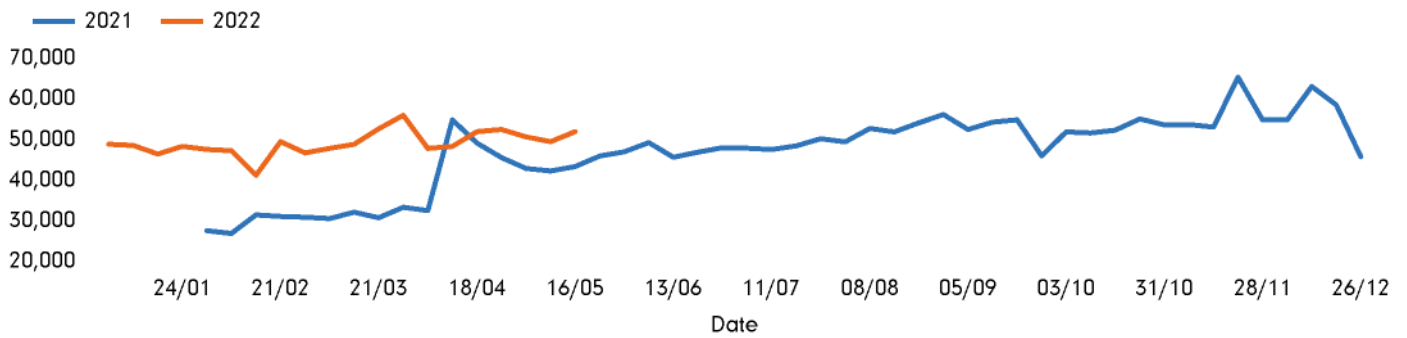

The total number of visitors to Godalming Town Centre in week commencing 16 May 2022 was 51,984.

The busiest day in week commencing 16 May 2022 was Saturday with 10,339 visitors.

The peak hour of the week was 11:00 on Saturday 21 May 2022 with footfall of 1,423.

Footfall by week

Weather

	Mon	Tue	Wed	Thu	Fri	Sat	Sun
This week	 20°	 23°	 20°	 20°	 18°	 19°	 21°
Previous week	 21°	 20°	 16°	 18°	 21°	 20°	 21°
Previous year	 16°	 15°	 16°	 14°	 12°	 14°	 13°

Footfall by day

Footfall by hour

Footfall by week

Footfall by location

This Week	51,984
Previous Week	49,512
Previous Year	43,368
Week on week %	5.0 %
Year on Year %	19.9 %

Notes

Year to Date % Change is the annual % change in footfall from January of this year compared to the same period last year. Week1, 2022 to Week 20, 2022 Vs Week 1, 2021 to Week 20, 2021