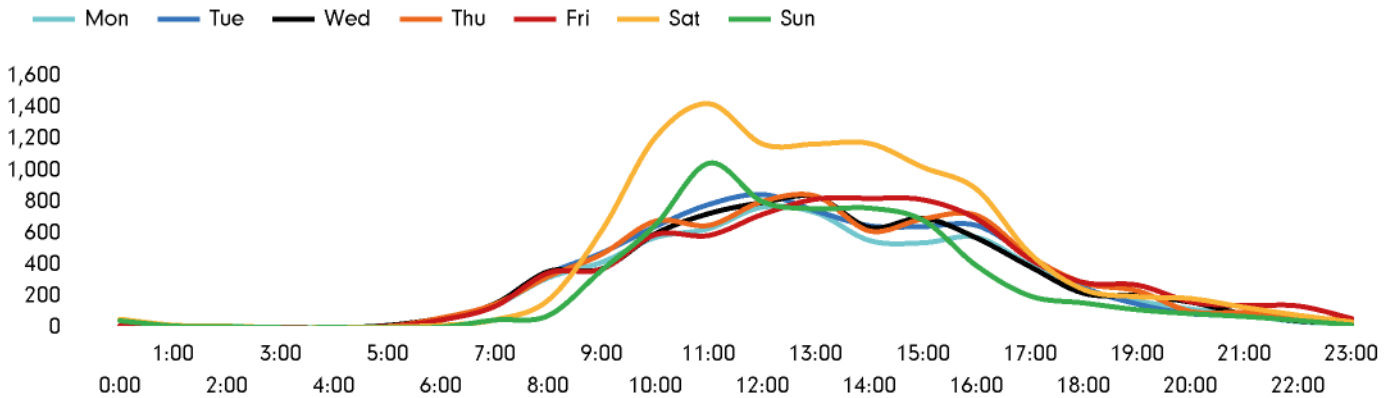

Footfall by week

Weather

	Mon	Tue	Wed	Thu	Fri	Sat	Sun
This week	 20°	 23°	 20°	 20°	 18°	 19°	 21°
Previous week	 21°	 20°	 16°	 18°	 21°	 20°	 21°
Previous year	 16°	 15°	 16°	 14°	 12°	 14°	 13°

Footfall by day

Footfall by hour

Footfall by week

Footfall by location

This Week	51,984
Previous Week	49,512
Previous Year	43,368
Week on week %	5.0 %
Year on Year %	19.9 %

Notes

Year to Date % Change is the annual % change in footfall from January of this year compared to the same period last year. Week1, 2022 to Week 20, 2022 Vs Week 1, 2021 to Week 20, 2021