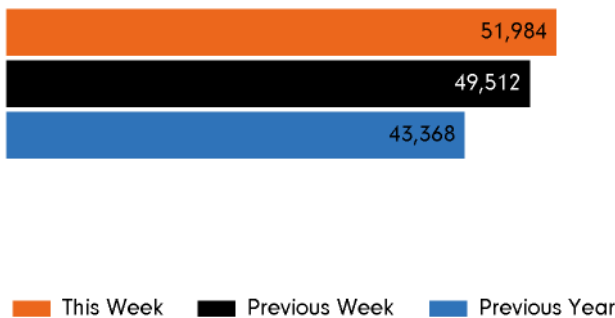

Footfall Report for: Godalming Town Centre

Weekly Footfall

	Year to date %		Year on year %		Week on week %	
	2022	2021	2022	2021	2022	2021
Godalming Town Centre	35.1%		19.9%		5.0%	2.6%
South East	68.7%	-11.7%	21.1%	169.9%	2.3%	1.8%
UK	88.5%	-25.9%	33.8%	176.3%	2.7%	5.0%

Benchmark calculations (Year on Year and Week on Week) have been calculated using like for like data sets (only those counters available in both comparison periods) to ensure statistical accuracy

Headlines

The total number of visitors to Godalming Town Centre for the last 52 weeks is 2,646,246 which is 35.1% up on the previous year.

The total number of visitors for the year to date is 982,892 which is 35.1% up on the previous year.

The total number of visitors to Godalming Town Centre in week commencing 16 May 2022 was 51,984.

The busiest day in week commencing 16 May 2022 was Saturday with 10,339 visitors.

The peak hour of the week was 11:00 on Saturday 21 May 2022 with footfall of 1,423.

Footfall by week

Weather

	Mon	Tue	Wed	Thu	Fri	Sat	Sun
This week	20°	23°	20°	20°	18°	19°	21°
Previous week	21°	20°	16°	18°	21°	20°	21°
Previous year	16°	15°	16°	14°	12°	14°	13°