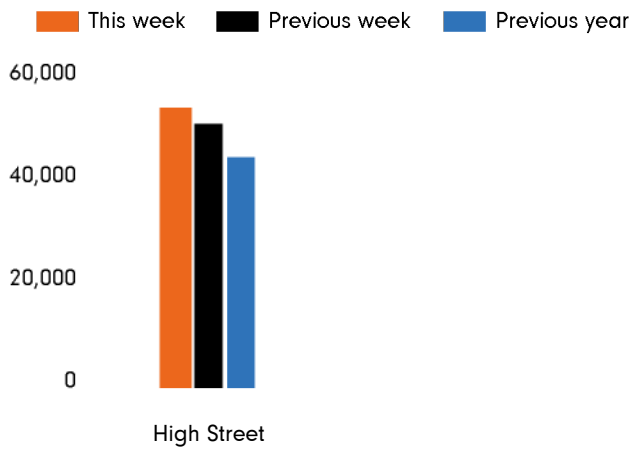

The total number of visitors to Godalming Town Centre for the last 52 weeks is 2,646,246 which is 35.1% up on the previous year.

The total number of visitors for the year to date is 982,892 which is 35.1% up on the previous year.

The total number of visitors to Godalming Town Centre in week commencing 16 May 2022 was 51,984.

The busiest day in week commencing 16 May 2022 was Saturday with 10,339 visitors.

The peak hour of the week was 11:00 on Saturday 21 May 2022 with footfall of 1,423.

Footfall by week

Weather

	Mon	Tue	Wed	Thu	Fri	Sat	Sun
This week	 20°	 23°	 20°	 20°	 18°	 19°	 21°
Previous week	 21°	 20°	 16°	 18°	 21°	 20°	 21°
Previous year	 16°	 15°	 16°	 14°	 12°	 14°	 13°

Footfall by day

Footfall by hour

Footfall by week

Footfall by location

This Week	51,984
Previous Week	49,512
Previous Year	43,368
Week on week %	5.0 %
Year on Year %	19.9 %

Notes

Year to Date % Change is the annual % change in footfall from January of this year compared to the same period last year. Week1, 2022 to Week 20, 2022 Vs Week 1, 2021 to Week 20, 2021