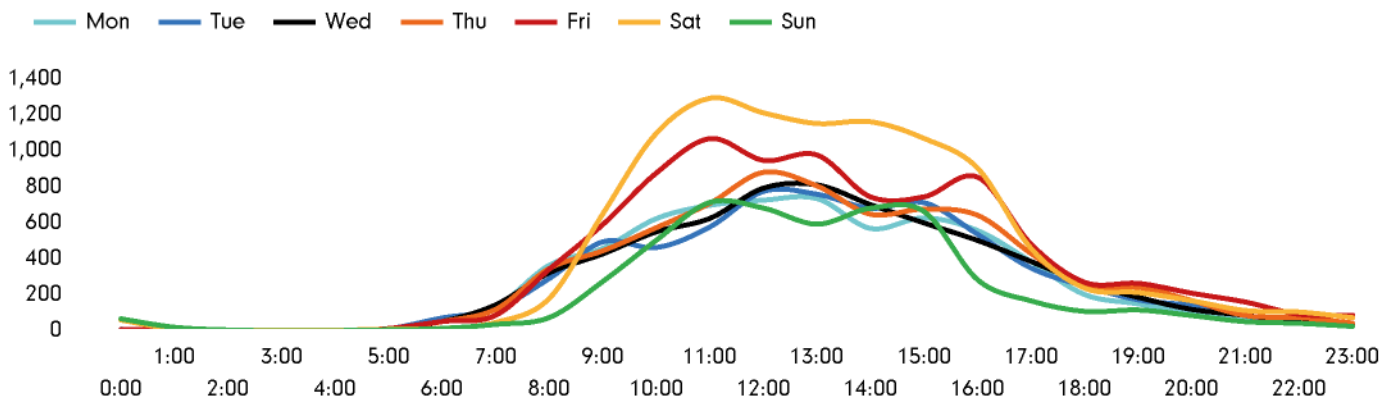

Footfall by week

■ This Week
 ■ Previous Week
 ■ Previous Year

Weather

	Mon	Tue	Wed	Thu	Fri	Sat	Sun
This week	 18°	 16°	 17°	 20°	 20°	 18°	 16°
Previous week	 20°	 23°	 20°	 20°	 18°	 19°	 21°
Previous year	 12°	 15°	 16°	 19°	 18°	 21°	 21°

Footfall by day

Footfall by hour

Footfall by week

Footfall by location

This Week	51,332
Previous Week	51,984
Previous Year	45,967
Week on week %	-1.3 %
Year on Year %	11.7 %

Notes

Year to Date % Change is the annual % change in footfall from January of this year compared to the same period last year. Week1, 2022 to Week 21, 2022 Vs Week 1, 2021 to Week 21, 2021