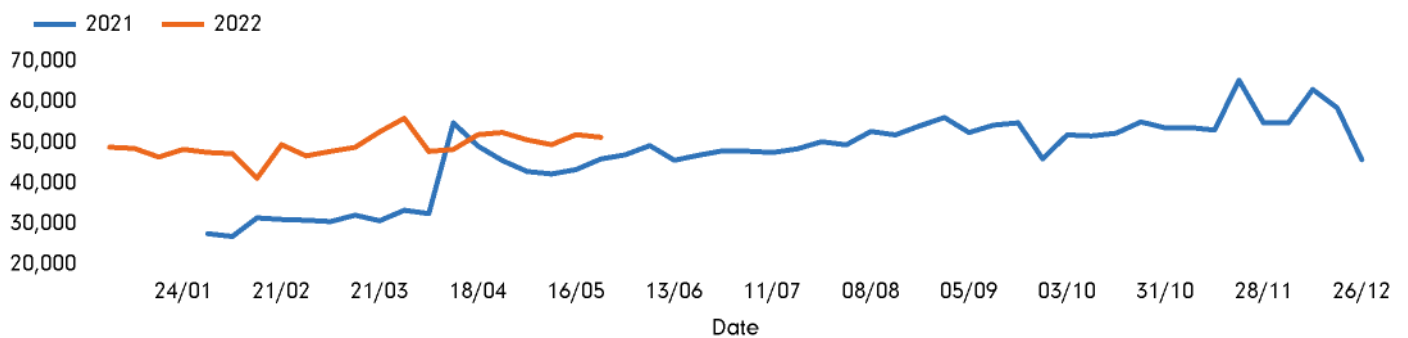

The total number of visitors to Godalming Town Centre in week commencing 23 May 2022 was 51,332.

The busiest day in week commencing 23 May 2022 was Saturday with 10,233 visitors.

The peak hour of the week was 11:00 on Saturday 28 May 2022 with footfall of 1,293.

Footfall by week

■ This Week
 ■ Previous Week
 ■ Previous Year

Weather

	Mon	Tue	Wed	Thu	Fri	Sat	Sun
This week	 18°	 16°	 17°	 20°	 20°	 18°	 16°
Previous week	 20°	 23°	 20°	 20°	 18°	 19°	 21°
Previous year	 12°	 15°	 16°	 19°	 18°	 21°	 21°

Footfall by day

Footfall by hour

Footfall by week

Footfall by location

This Week	51,332
Previous Week	51,984
Previous Year	45,967
Week on week %	-1.3 %
Year on Year %	11.7 %

Notes

Year to Date % Change is the annual % change in footfall from January of this year compared to the same period last year. Week1, 2022 to Week 21, 2022 Vs Week 1, 2021 to Week 21, 2021