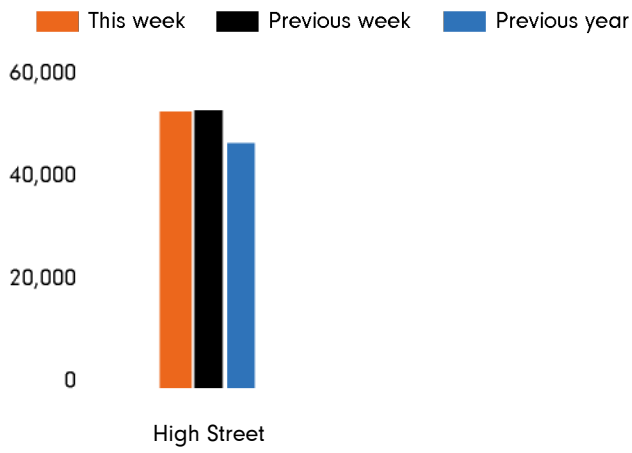

The total number of visitors to Godalming Town Centre in week commencing 23 May 2022 was 51,332.

The busiest day in week commencing 23 May 2022 was Saturday with 10,233 visitors.

The peak hour of the week was 11:00 on Saturday 28 May 2022 with footfall of 1,293.

Footfall by week

■ This Week
 ■ Previous Week
 ■ Previous Year

Weather

	Mon	Tue	Wed	Thu	Fri	Sat	Sun
This week	 18°	 16°	 17°	 20°	 20°	 18°	 16°
Previous week	 20°	 23°	 20°	 20°	 18°	 19°	 21°
Previous year	 12°	 15°	 16°	 19°	 18°	 21°	 21°

Footfall by day

Footfall by hour

Footfall by week

Footfall by location

This Week	51,332
Previous Week	51,984
Previous Year	45,967
Week on week %	-1.3 %
Year on Year %	11.7 %

Notes

Year to Date % Change is the annual % change in footfall from January of this year compared to the same period last year. Week1, 2022 to Week 21, 2022 Vs Week 1, 2021 to Week 21, 2021

Year on Year % Change is the % change in footfall for this week compared to the same week in the previous year. Week21, 2022 Vs Week 21, 2021

Week on Week % Change is the % change in footfall for this week from the previous week. Week21 2022 Vs Week 20 2022