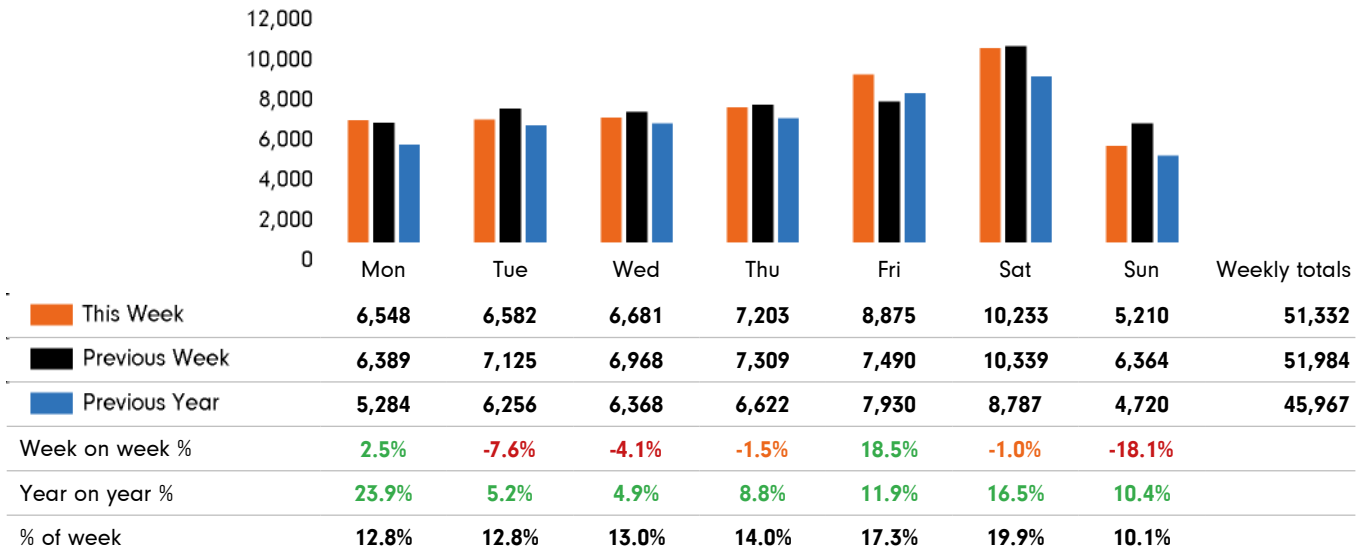

The total number of visitors to Godalming Town Centre for the last 52 weeks is 2,651,611 which is 33.4% up on the previous year.

The total number of visitors for the year to date is 1,034,224 which is 33.4% up on the previous year.

The total number of visitors to Godalming Town Centre in week commencing 23 May 2022 was 51,332.

The busiest day in week commencing 23 May 2022 was Saturday with 10,233 visitors.

The peak hour of the week was 11:00 on Saturday 28 May 2022 with footfall of 1,293.

Footfall by week

■ This Week
 ■ Previous Week
 ■ Previous Year

Weather

	Mon	Tue	Wed	Thu	Fri	Sat	Sun
This week	 18°	 16°	 17°	 20°	 20°	 18°	 16°
Previous week	 20°	 23°	 20°	 20°	 18°	 19°	 21°
Previous year	 12°	 15°	 16°	 19°	 18°	 21°	 21°

Footfall by day

Footfall by hour

Footfall by week

Footfall by location

This Week	51,332
Previous Week	51,984
Previous Year	45,967
Week on week %	-1.3 %
Year on Year %	11.7 %

Notes

Year to Date % Change is the annual % change in footfall from January of this year compared to the same period last year. Week1, 2022 to Week 21, 2022 Vs Week 1, 2021 to Week 21, 2021