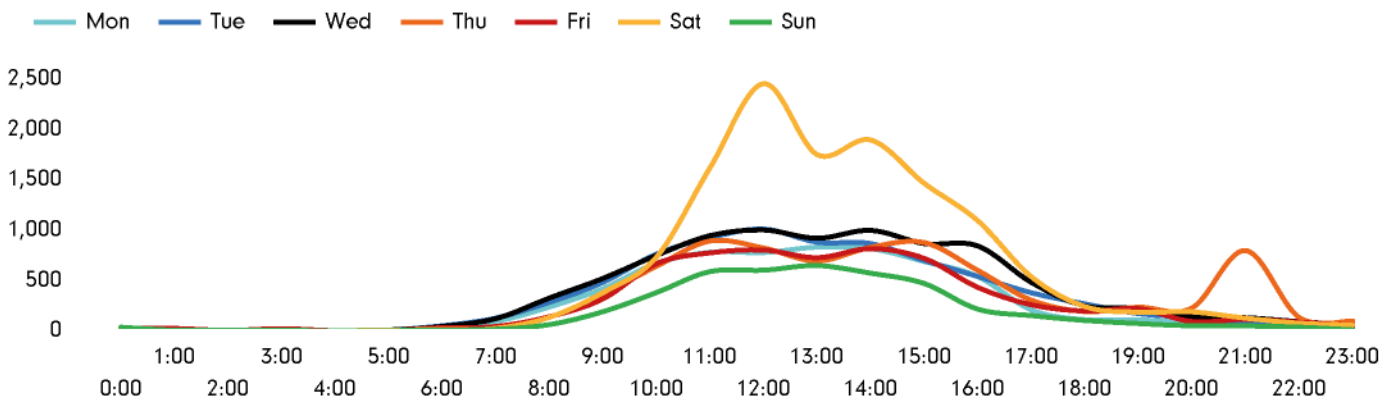

Footfall by week

■ This Week
 ■ Previous Week
 ■ Previous Year

Weather

	Mon	Tue	Wed	Thu	Fri	Sat	Sun
This week	 14°	 16°	 18°	 20°	 22°	 20°	 18°
Previous week	 18°	 16°	 17°	 20°	 20°	 18°	 16°
Previous year	 23°	 24°	 26°	 22°	 18°	 22°	 20°

Footfall by day

Footfall by hour

Footfall by week

Footfall by location

This Week	54,808
Previous Week	51,332
Previous Year	47,011
Week on week %	6.8 %
Year on Year %	16.6 %

Notes

Year to Date % Change is the annual % change in footfall from January of this year compared to the same period last year. Week1, 2022 to Week 22, 2022 Vs Week 1, 2021 to Week 22, 2021