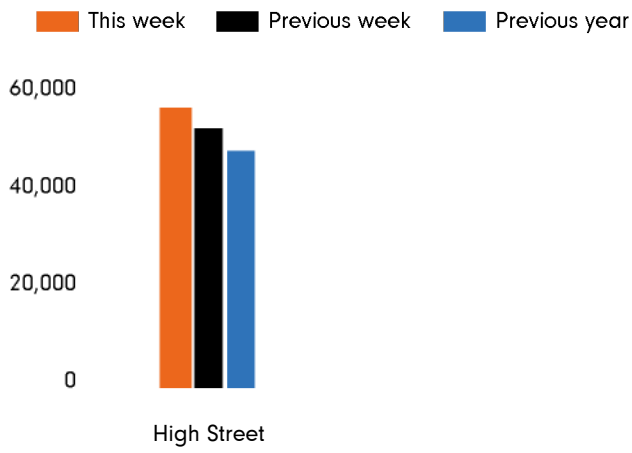

The total number of visitors to Godalming Town Centre in week commencing 30 May 2022 was 54,808.

The busiest day in week commencing 30 May 2022 was Saturday with 12,998 visitors.

The peak hour of the week was 12:00 on Saturday 4 June 2022 with footfall of 2,452.

Footfall by week

■ This Week
 ■ Previous Week
 ■ Previous Year

Weather

	Mon	Tue	Wed	Thu	Fri	Sat	Sun
This week	 14°	 16°	 18°	 20°	 22°	 20°	 18°
Previous week	 18°	 16°	 17°	 20°	 20°	 18°	 16°
Previous year	 23°	 24°	 26°	 22°	 18°	 22°	 20°

Footfall by day

Footfall by hour

Footfall by week

Footfall by location

This Week	54,808
Previous Week	51,332
Previous Year	47,011
Week on week %	6.8 %
Year on Year %	16.6 %

Notes

Year to Date % Change is the annual % change in footfall from January of this year compared to the same period last year. Week1, 2022 to Week 22, 2022 Vs Week 1, 2021 to Week 22, 2021

Year on Year % Change is the % change in footfall for this week compared to the same week in the previous year. Week22, 2022 Vs Week 22, 2021

Week on Week % Change is the % change in footfall for this week from the previous week. Week22 2022 Vs Week 21 2022