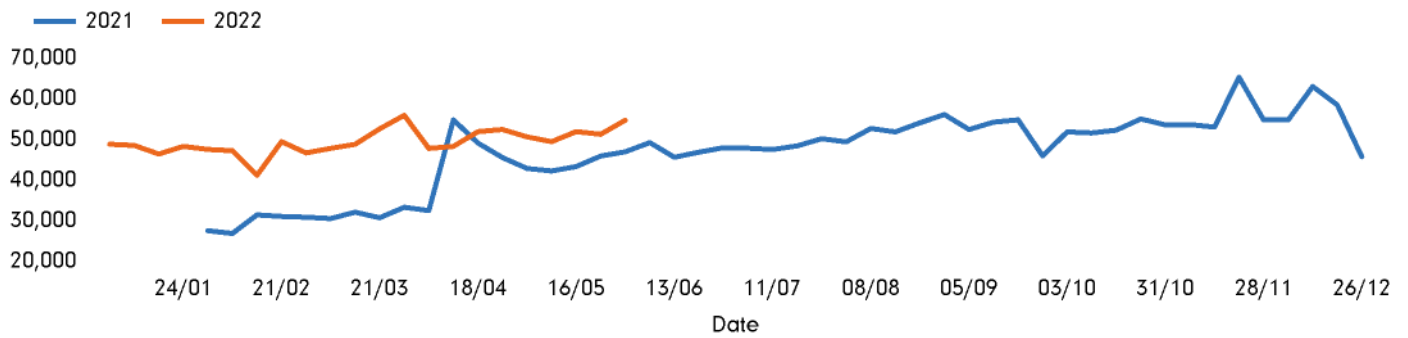

The total number of visitors to Godalming Town Centre in week commencing 30 May 2022 was 54,808.

The busiest day in week commencing 30 May 2022 was Saturday with 12,998 visitors.

The peak hour of the week was 12:00 on Saturday 4 June 2022 with footfall of 2,452.

Footfall by week

■ This Week
 ■ Previous Week
 ■ Previous Year

Weather

	Mon	Tue	Wed	Thu	Fri	Sat	Sun
This week	 14°	 16°	 18°	 20°	 22°	 20°	 18°
Previous week	 18°	 16°	 17°	 20°	 20°	 18°	 16°
Previous year	 23°	 24°	 26°	 22°	 18°	 22°	 20°

Footfall by day

Footfall by hour

Footfall by week

Footfall by location

This Week	54,808
Previous Week	51,332
Previous Year	47,011
Week on week %	6.8 %
Year on Year %	16.6 %

Notes

Year to Date % Change is the annual % change in footfall from January of this year compared to the same period last year. Week1, 2022 to Week 22, 2022 Vs Week 1, 2021 to Week 22, 2021