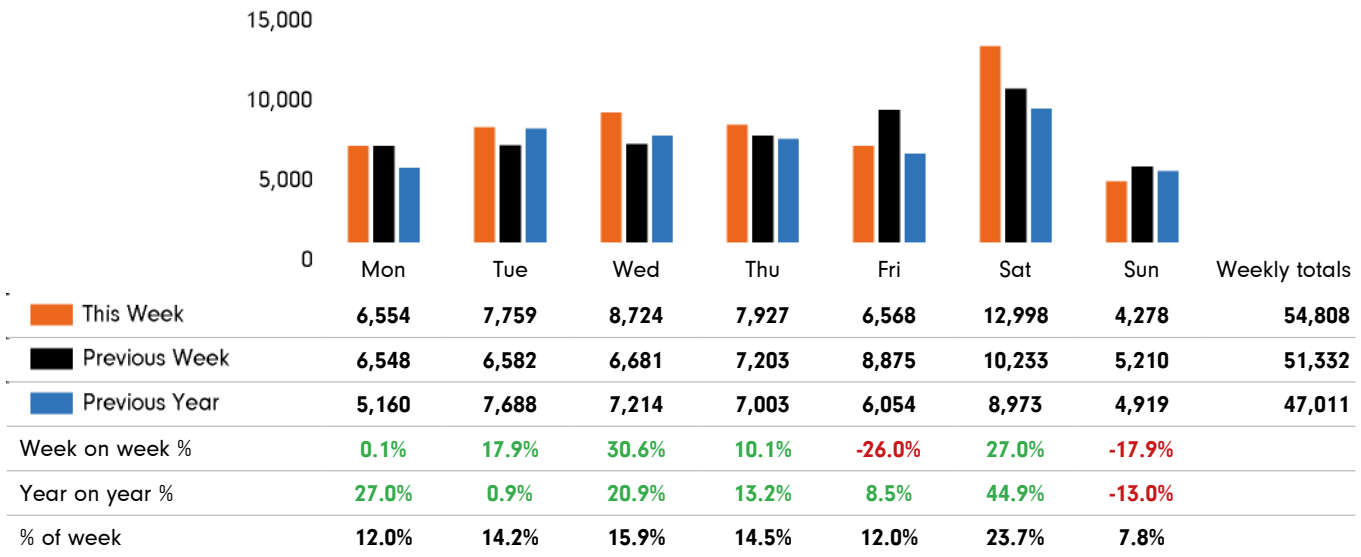

The total number of visitors to Godalming Town Centre for the last 52 weeks is 2,659,408 which is 32.2% up on the previous year.

The total number of visitors for the year to date is 1,089,032 which is 32.2% up on the previous year.

The total number of visitors to Godalming Town Centre in week commencing 30 May 2022 was 54,808.

The busiest day in week commencing 30 May 2022 was Saturday with 12,998 visitors.

The peak hour of the week was 12:00 on Saturday 4 June 2022 with footfall of 2,452.

Footfall by week

■ This Week
 ■ Previous Week
 ■ Previous Year

Weather

	Mon	Tue	Wed	Thu	Fri	Sat	Sun
This week	 14°	 16°	 18°	 20°	 22°	 20°	 18°
Previous week	 18°	 16°	 17°	 20°	 20°	 18°	 16°
Previous year	 23°	 24°	 26°	 22°	 18°	 22°	 20°

Footfall by day

Footfall by hour

Footfall by week

Footfall by location

This Week	54,808
Previous Week	51,332
Previous Year	47,011
Week on week %	6.8 %
Year on Year %	16.6 %

Notes

Year to Date % Change is the annual % change in footfall from January of this year compared to the same period last year. Week1, 2022 to Week 22, 2022 Vs Week 1, 2021 to Week 22, 2021