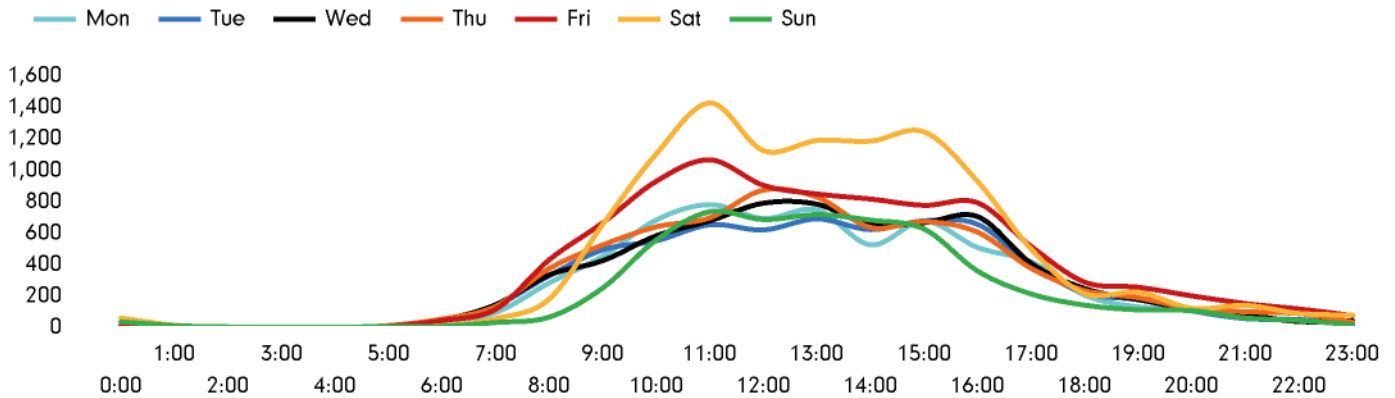

Footfall by hour