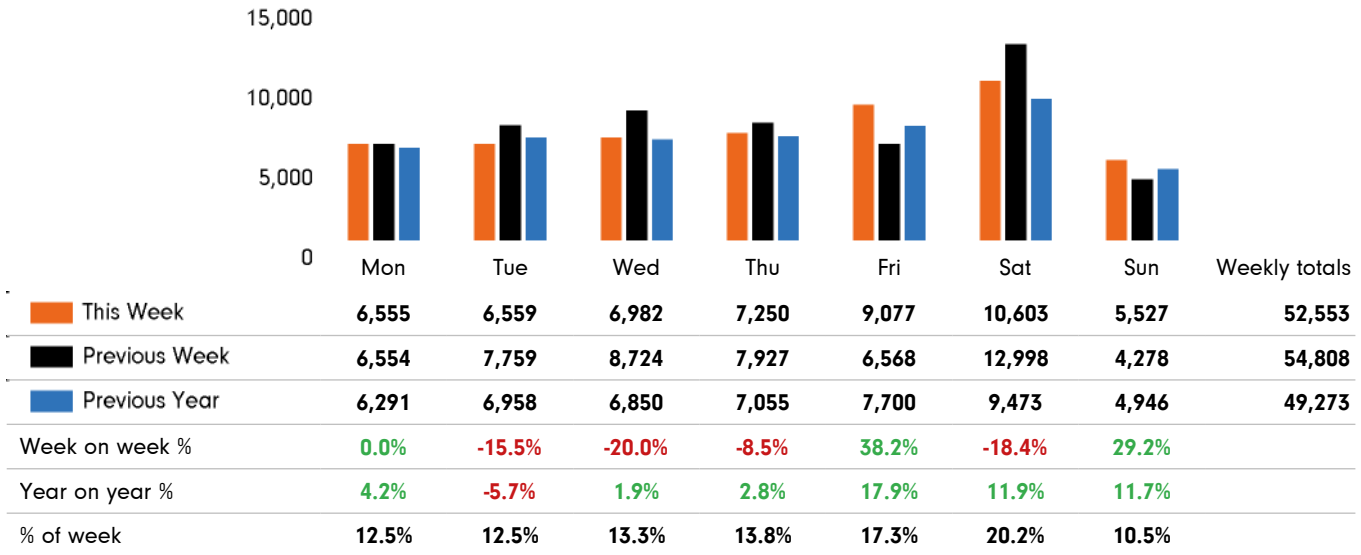

Footfall by day