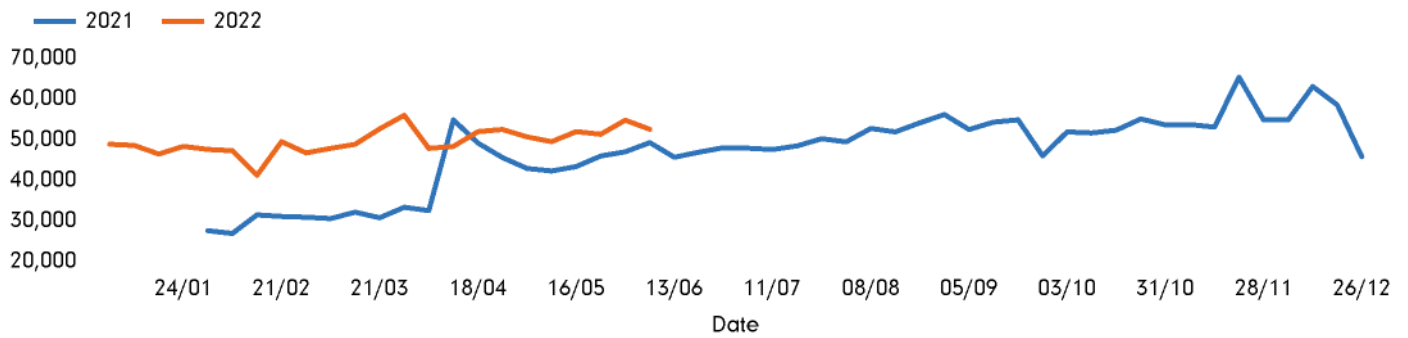

Footfall by week