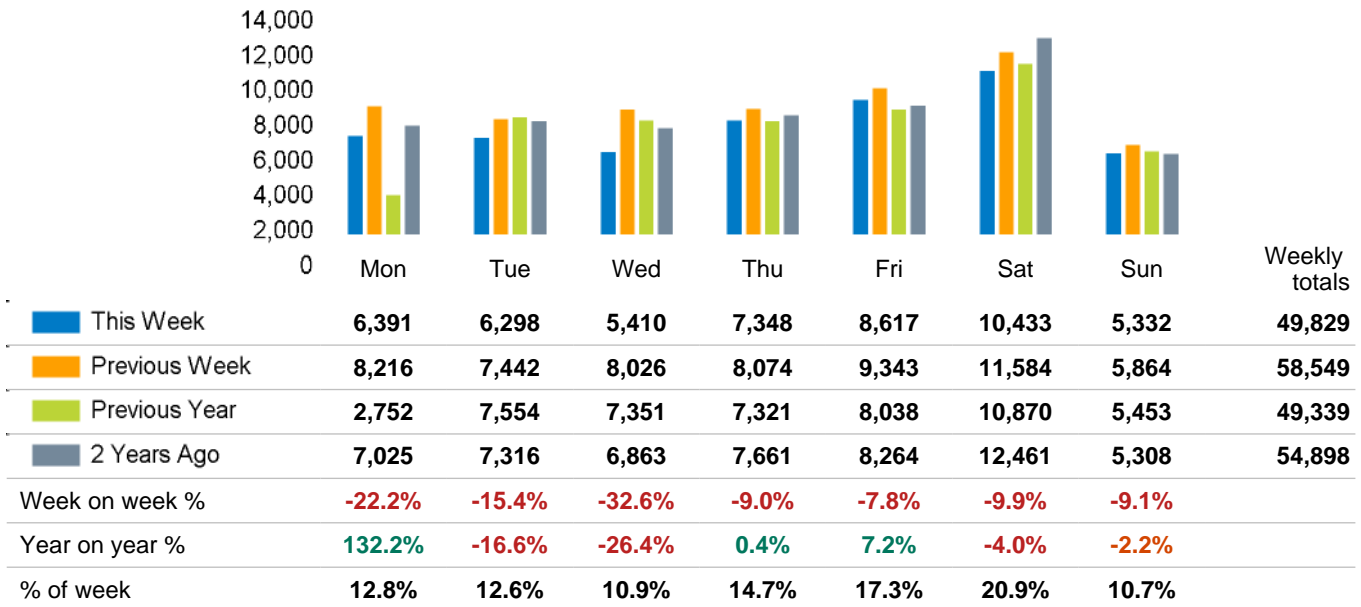

Footfall Counts by day