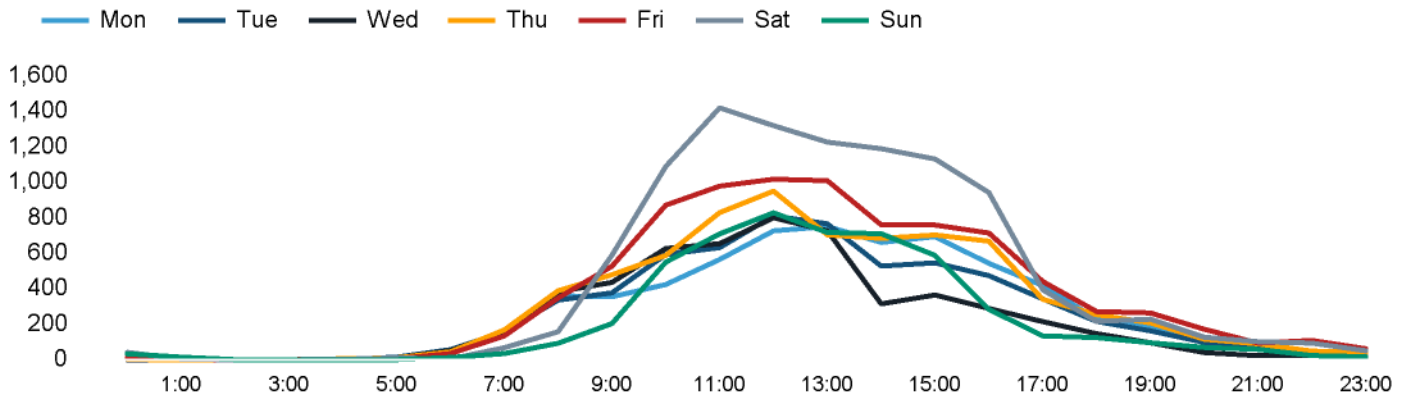

Footfall Counts by hour