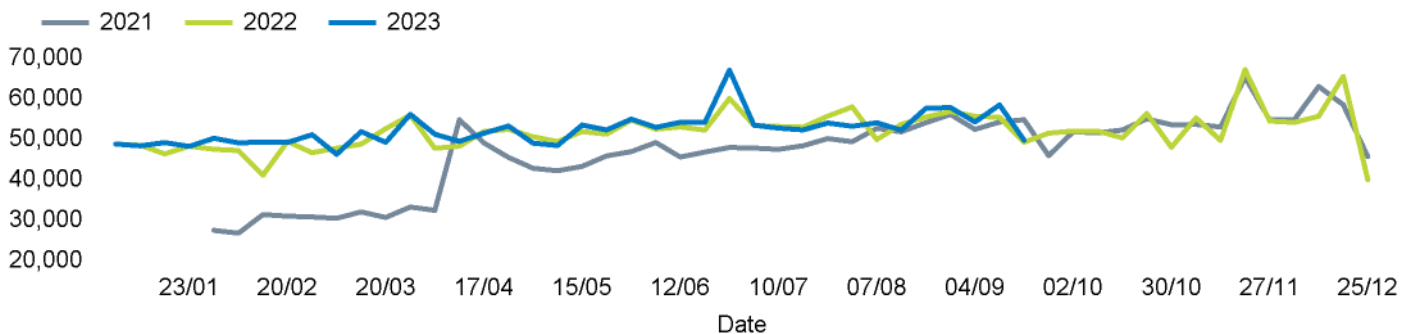

Footfall Counts by week