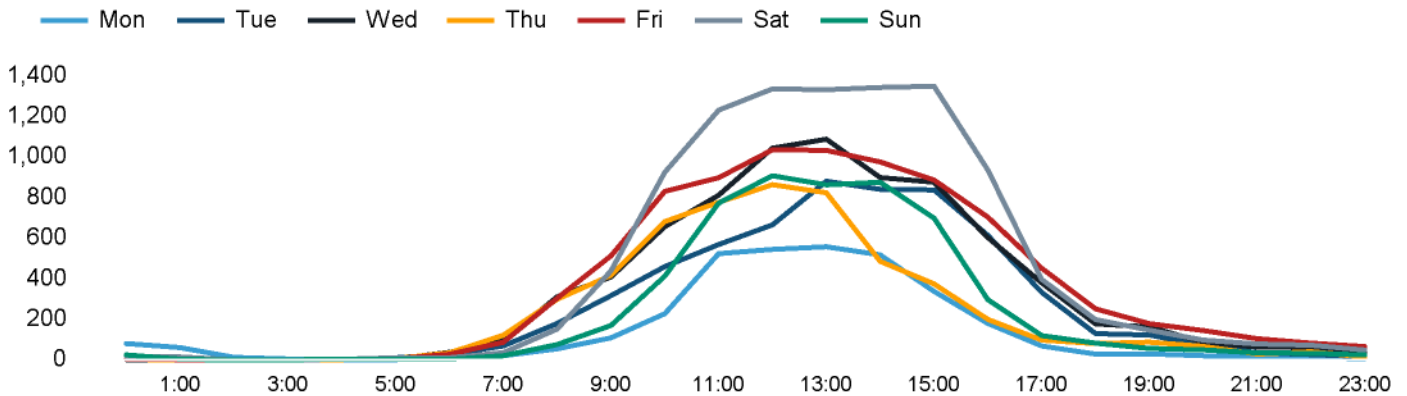

Footfall Counts by hour