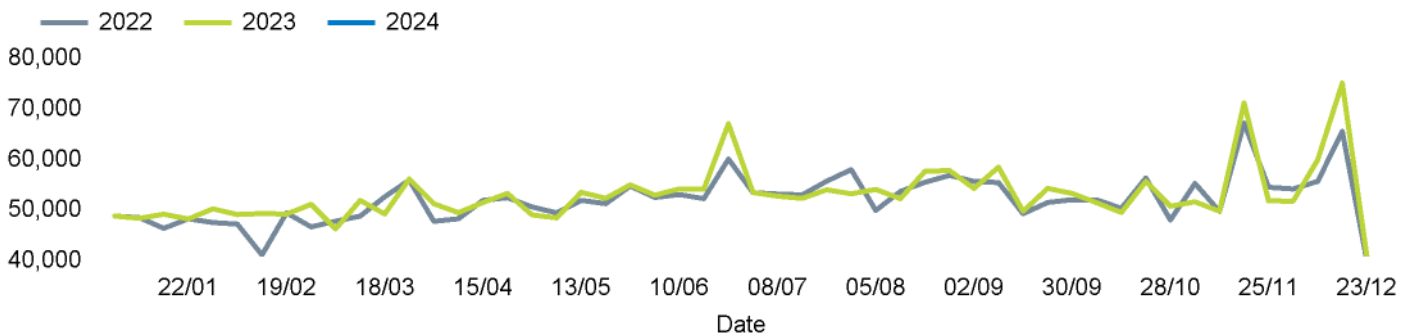

Footfall Counts by week