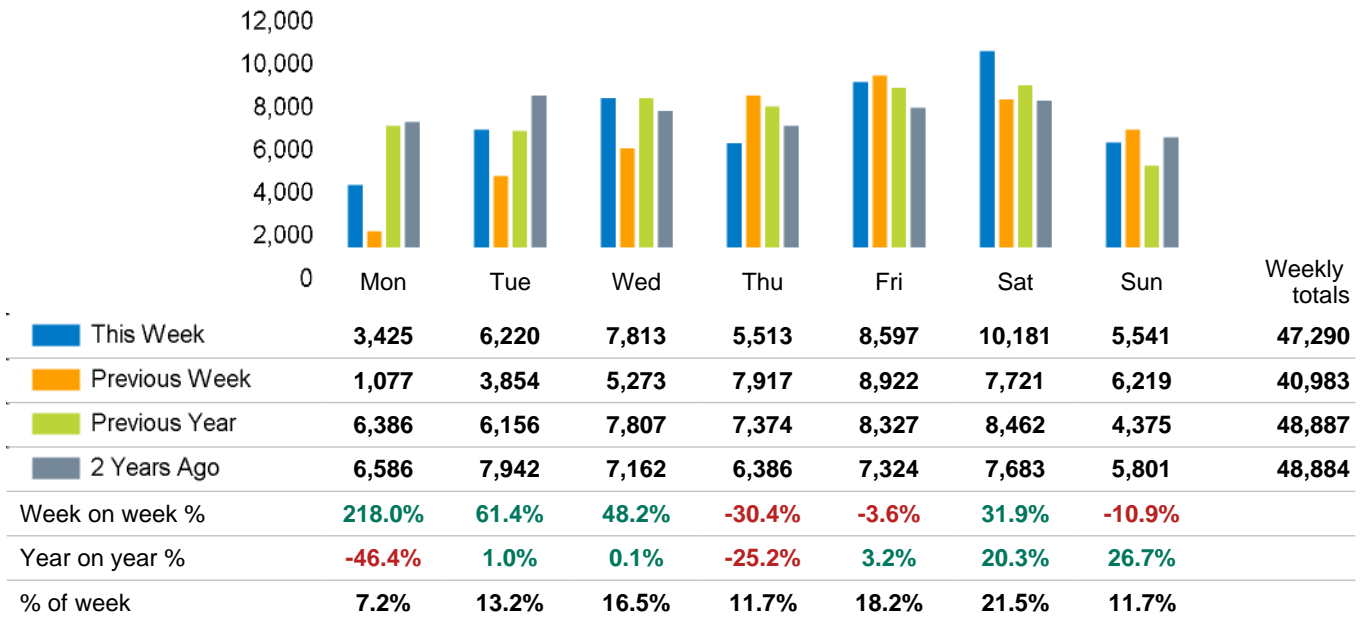

Footfall Counts by day