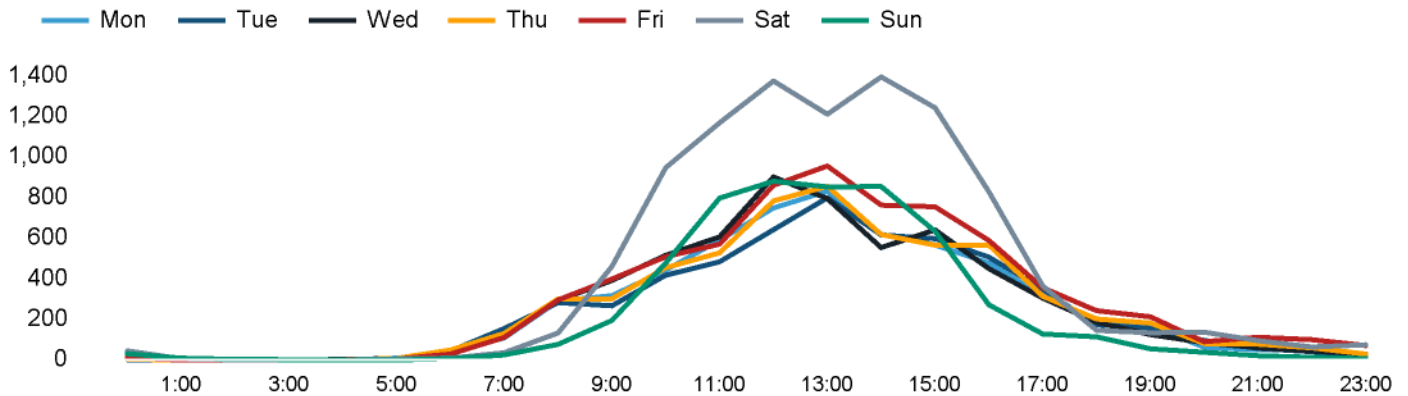

Footfall Counts by hour