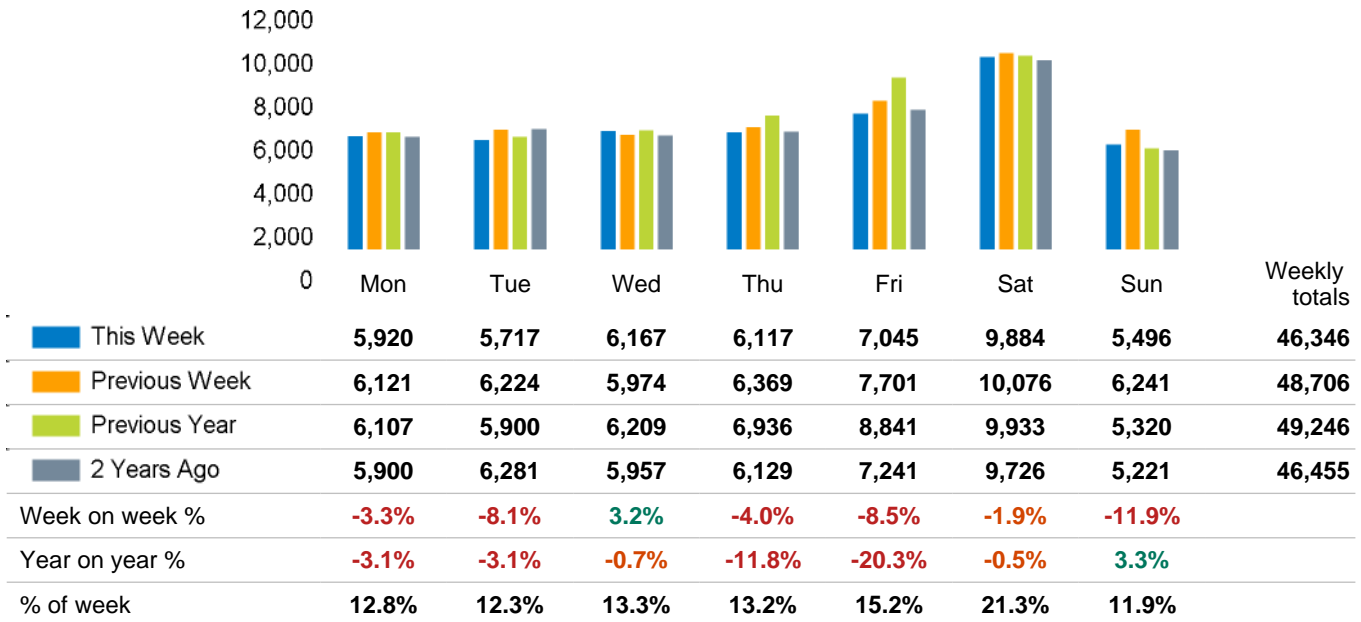

The total number of visitors to Godalming Town Centre for the last 52 weeks is 2,755,680 which is 1.6% up on the previous year.

The total number of visitors for the year to date is 142,342 which is 2.9% down on the previous year.

The total number of visitors to Godalming Town Centre in week commencing 15 January 2024 was 46,346.

The busiest day in week commencing 15 January 2024 was Saturday with 9,884 visitors.

The peak hour of the week was 14:00 on Saturday 20 January 2024 with footfall of 1,395.

Footfall Counts by week

■ This Week ■ Previous Year
■ Previous Week ■ 2 Years Ago

Weather

	Mon	Tue	Wed	Thu	Fri	Sat	Sun
This week	6°	4°	4°	3°	5°	7°	12°
Previous week	5°	4°	5°	5°	6°	6°	6°
Previous year	8°	5°	0°	5°	6°	6°	6°

Footfall Counts by day

Footfall Counts by hour

Footfall Counts by week

Footfall Counts by location

■ This week
 ■ Previous week
 ■ Previous year
 ■ 2 Years ago

This Week	46,346
Previous Week	48,706
Previous Year	49,246
2 Years Ago	46,455
Week on week %	-4.8 %
Year on Year %	-5.9 %