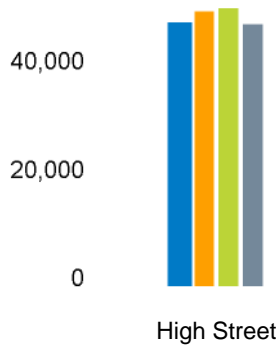

The total number of visitors to Godalming Town Centre in week commencing 15 January 2024 was 46,346.

The busiest day in week commencing 15 January 2024 was Saturday with 9,884 visitors.

The peak hour of the week was 14:00 on Saturday 20 January 2024 with footfall of 1,395.

Footfall Counts by day

Footfall Counts by hour

Footfall Counts by week

Footfall Counts by location

■ This week
 ■ Previous week
 ■ Previous year
 ■ 2 Years ago

This Week	46,346
Previous Week	48,706
Previous Year	49,246
2 Years Ago	46,455
Week on week %	-4.8 %
Year on Year %	-5.9 %