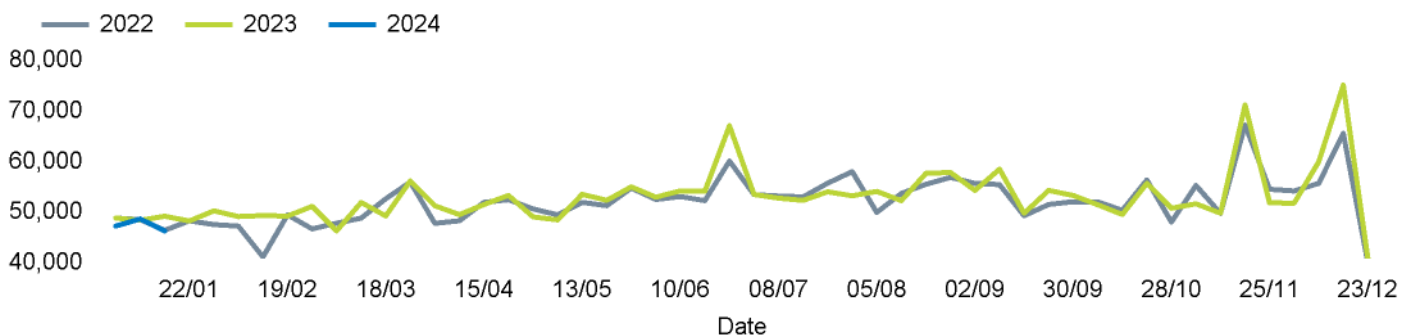

Footfall Counts by week