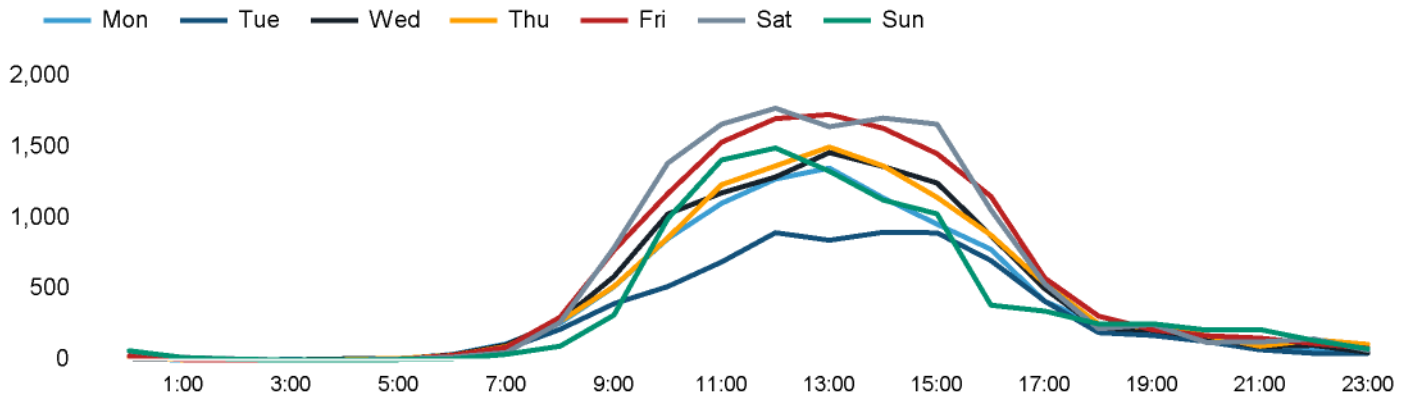

Footfall Counts by hour