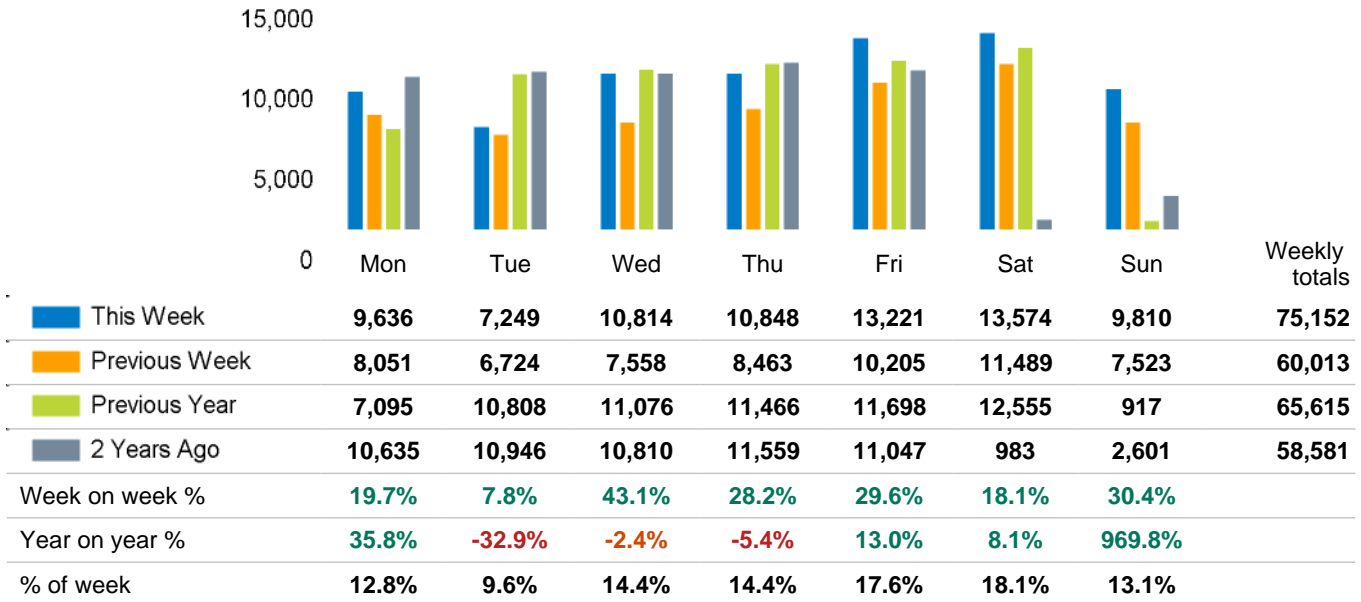

Footfall Counts by day