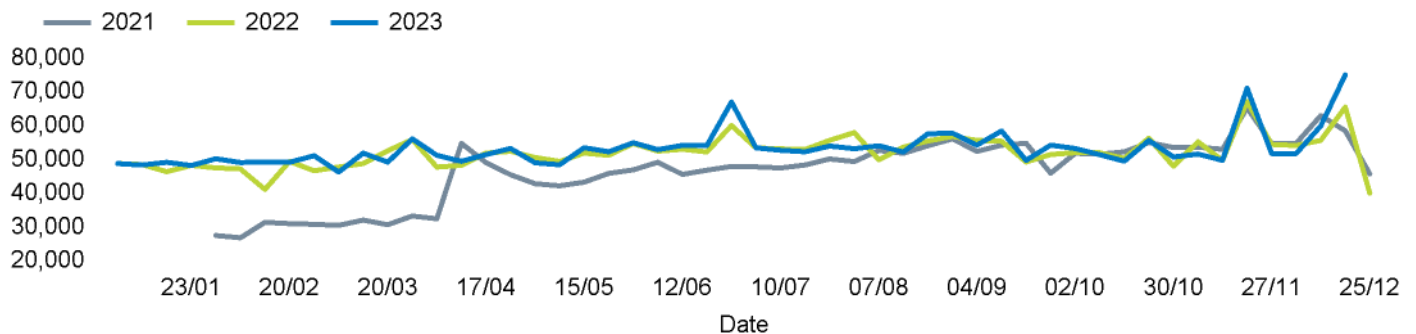

Footfall Counts by week