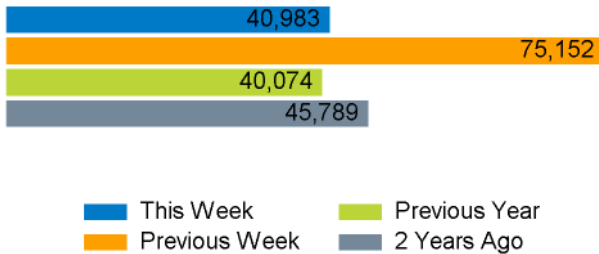

Footfall Report for: Godalming Town Centre

Weekly Footfall Counts

	Year to date %		Year on year %		Week on week %	
	2023	2022	2023	2022	2023	2022
Godalming Town Centre	1.8%	12.0%	2.3%	-12.5%	-45.5%	-38.9%
South East	2.3%	22.4%	-6.7%	1.5%	-34.3%	-18.9%
UK	3.3%	30.7%	-5.2%	14.0%	-27.9%	-14.3%

Benchmark calculations (Year on Year and Week on Week) have been calculated using like for like data sets (only those counters available in both comparison periods) to ensure statistical accuracy

Headlines

The total number of visitors to Godalming Town Centre for the last 52 weeks is 2,759,912 which is 1.8% up on the previous year.

The total number of visitors for the year to date is 2,759,912 which is 1.8% up on the previous year.

The total number of visitors to Godalming Town Centre in week commencing 25 December 2023 was 40,983.

The busiest day in week commencing 25 December 2023 was Friday with 8,922 visitors.

The peak hour of the week was 12:00 on Friday 29 December 2023 with footfall of 1,232.

Footfall Counts by week

Weather

	Mon	Tue	Wed	Thu	Fri	Sat	Sun
This week							
	15°	13°	12°	12°	12°	12°	12°
Previous week							
	12°	13°	13°	14°	14°	12°	15°
Previous year							
	11°	10°	10°	11°	10°	13°	14°