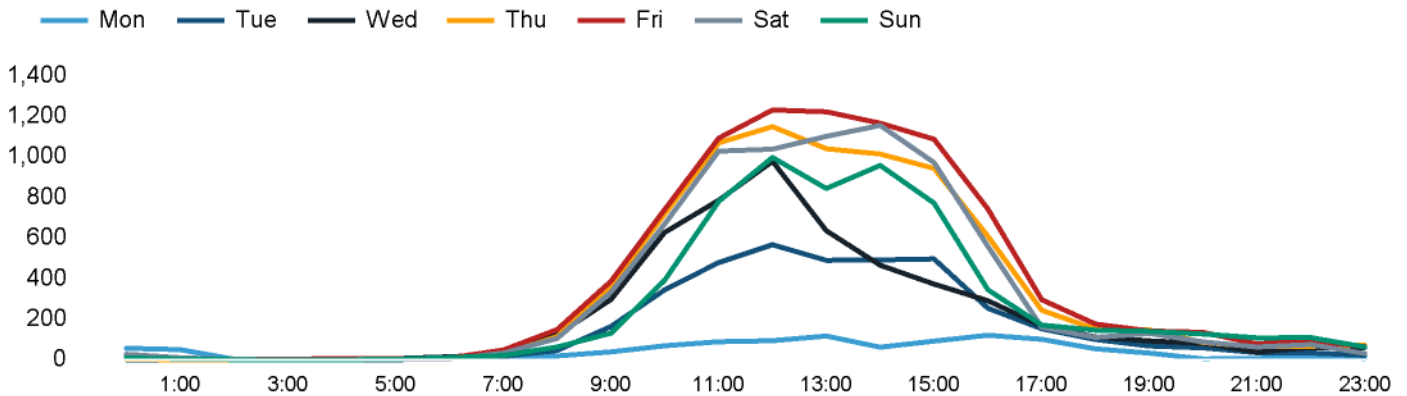

Footfall Counts by hour