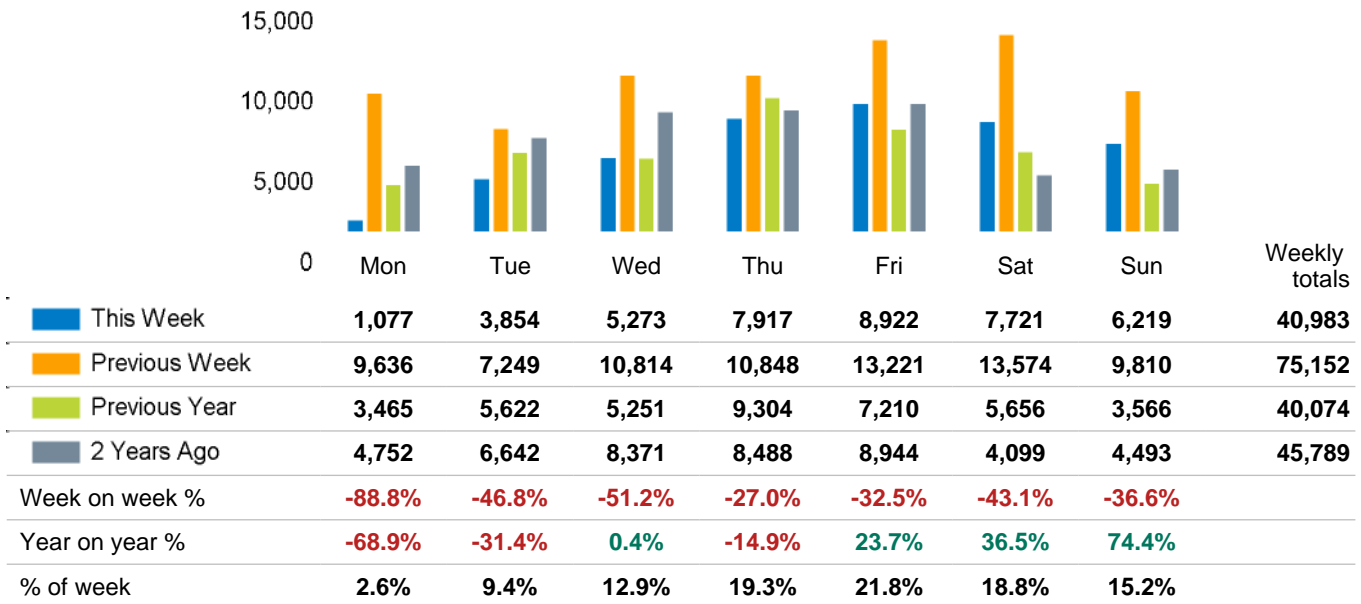

Footfall Counts by day