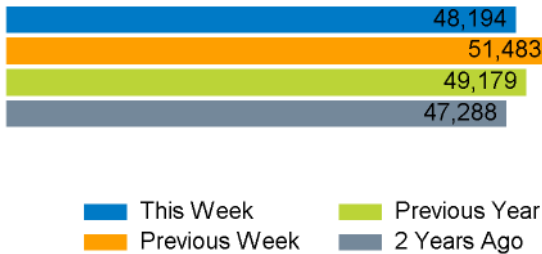

Footfall Report for: Godalming Town Centre

Weekly Footfall Counts

	Year to date %		Year on year %		Week on week %	
	2024	2023	2024	2023	2024	2023
Godalming Town Centre	-0.8%	2.5%	-2.0%	4.0%	-6.4%	-2.2%
South East	-8.0%	6.9%	-8.9%	2.2%	-1.8%	-5.8%
UK	-3.3%	15.1%	-6.3%	13.5%	-2.1%	1.4%

Benchmark calculations (Year on Year and Week on Week) have been calculated using like for like data sets (only those counters available in both comparison periods) to ensure statistical accuracy

Headlines

The total number of visitors to Godalming Town Centre for the last 52 weeks is 2,757,685 which is 1.5% up on the previous year.

The total number of visitors for the year to date is 292,138 which is 0.8% down on the previous year.

The total number of visitors to Godalming Town Centre in week commencing 5 February 2024 was 48,194.

The busiest day in week commencing 5 February 2024 was Saturday with 10,686 visitors.

The peak hour of the week was 15:00 on Saturday 10 February 2024 with footfall of 1,419.

Footfall Counts by week

Weather

	Mon	Tue	Wed	Thu	Fri	Sat	Sun
This week	13°	14°	14°	12°	12°	12°	12°
Previous week	12°	12°	12°	12°	14°	14°	13°
Previous year	8°	11°	9°	8°	9°	9°	10°