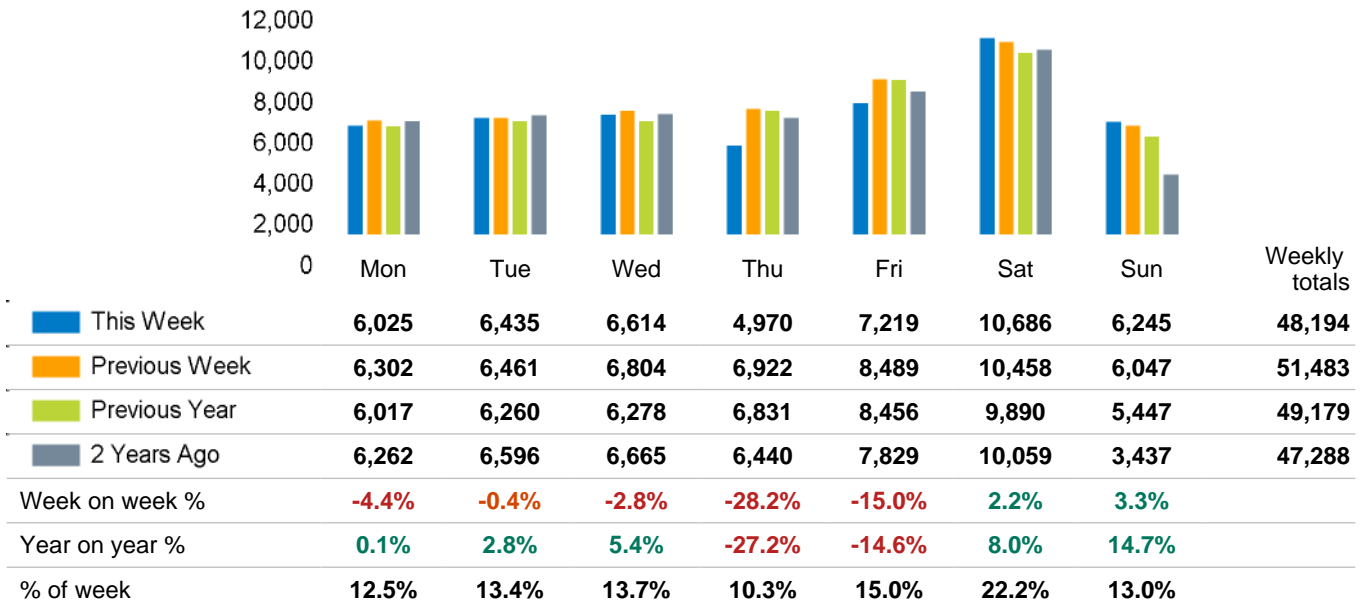

The total number of visitors to Godalming Town Centre for the last 52 weeks is 2,757,685 which is 1.5% up on the previous year.

The total number of visitors for the year to date is 292,138 which is 0.8% down on the previous year.

The total number of visitors to Godalming Town Centre in week commencing 5 February 2024 was 48,194.

The busiest day in week commencing 5 February 2024 was Saturday with 10,686 visitors.

The peak hour of the week was 15:00 on Saturday 10 February 2024 with footfall of 1,419.

Footfall Counts by week

Weather

	Mon	Tue	Wed	Thu	Fri	Sat	Sun
This week	13°	14°	14°	12°	12°	12°	12°
Previous week	12°	12°	12°	12°	14°	14°	13°
Previous year	8°	11°	9°	8°	9°	9°	10°

Footfall Counts by day

Footfall Counts by hour