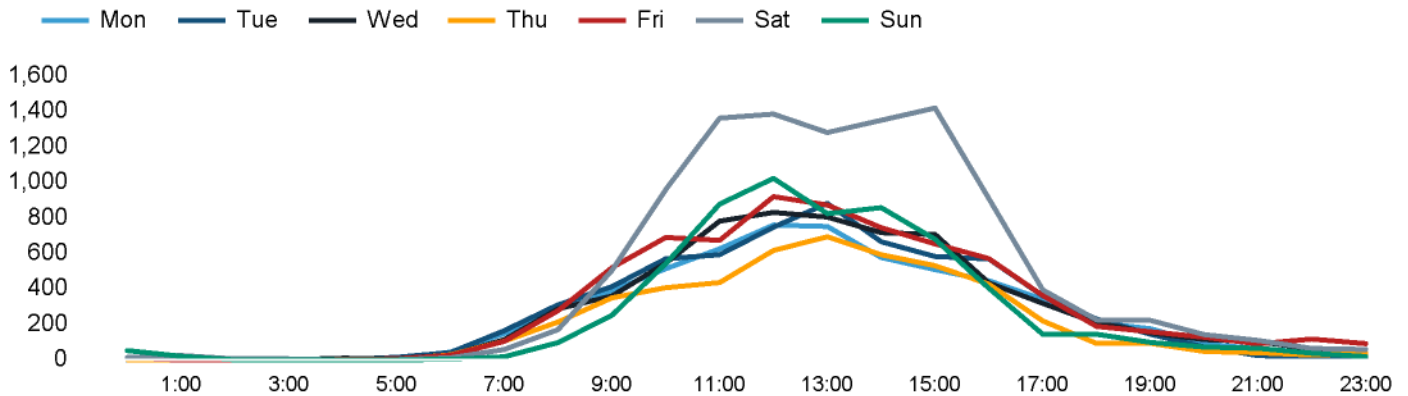

The total number of visitors to Godalming Town Centre in week commencing 5 February 2024 was 48,194.

The busiest day in week commencing 5 February 2024 was Saturday with 10,686 visitors.

The peak hour of the week was 15:00 on Saturday 10 February 2024 with footfall of 1,419.

Footfall Counts by week

Weather

	Mon	Tue	Wed	Thu	Fri	Sat	Sun
This week	13°	14°	14°	12°	12°	12°	12°
Previous week	12°	12°	12°	12°	14°	14°	13°
Previous year	8°	11°	9°	8°	9°	9°	10°

Footfall Counts by day

Footfall Counts by hour