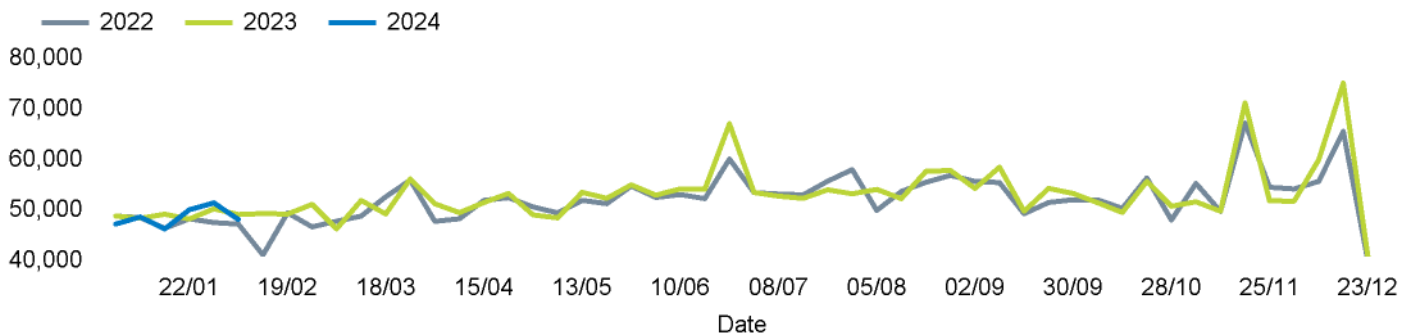

Footfall Counts by week