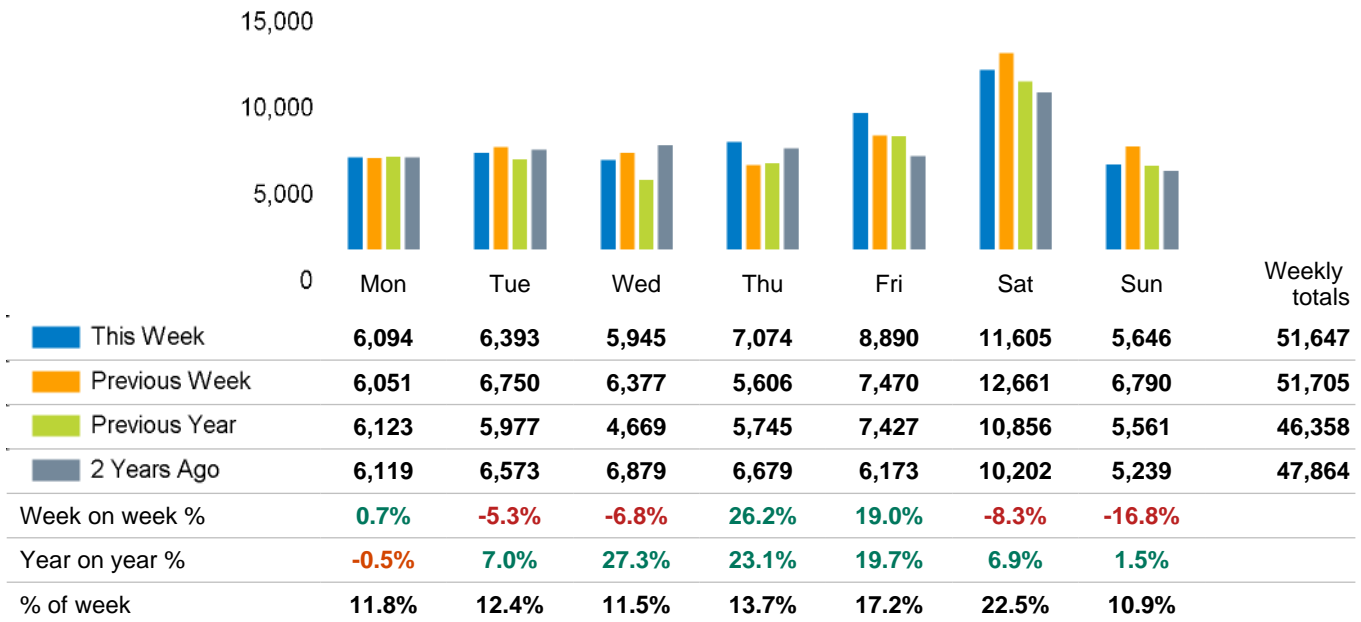

The total number of visitors to Godalming Town Centre for the last 52 weeks is 2,766,436 which is 1.4% up on the previous year.

The total number of visitors for the year to date is 497,093 which is 1.3% up on the previous year.

The total number of visitors to Godalming Town Centre in week commencing 4 March 2024 was 51,647.

The busiest day in week commencing 4 March 2024 was Saturday with 11,605 visitors.

The peak hour of the week was 15:00 on Saturday 9 March 2024 with footfall of 1,526.

Footfall Counts by week

■ This Week ■ Previous Year
■ Previous Week ■ 2 Years Ago

Weather

	Mon	Tue	Wed	Thu	Fri	Sat	Sun
This week	11°	11°	12°	12°	12°	13°	13°
Previous week	9°	9°	12°	12°	11°	9°	11°
Previous year	5°	9°	6°	3°	7°	9°	8°

Footfall Counts by day

Footfall Counts by hour

Footfall Counts by week

Footfall Counts by location

This week Previous week Previous year 2 Years ago

60,000

40,000

20,000