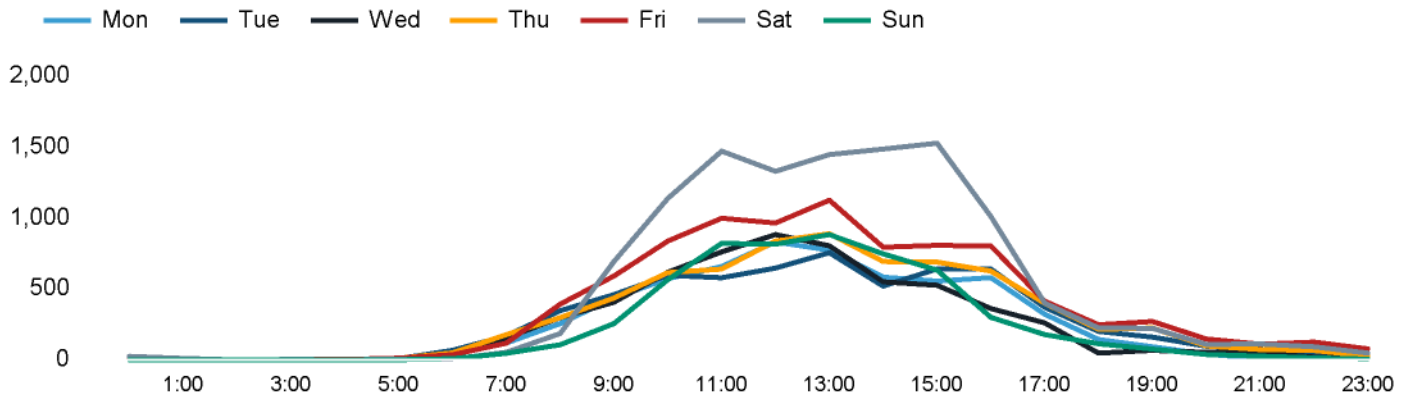

Footfall Counts by hour