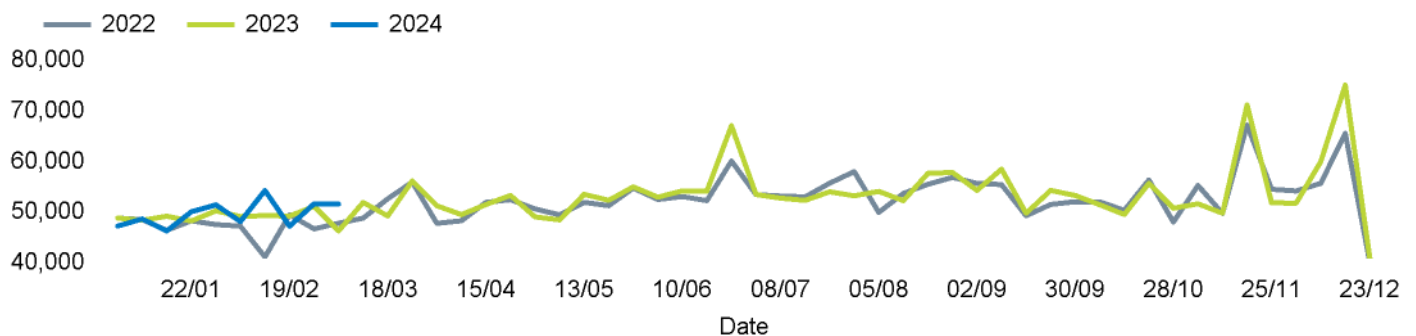

The total number of visitors to Godalming Town Centre in week commencing 4 March 2024 was 51,647.

The busiest day in week commencing 4 March 2024 was Saturday with 11,605 visitors.

The peak hour of the week was 15:00 on Saturday 9 March 2024 with footfall of 1,526.

Footfall Counts by week

■ This Week ■ Previous Year
■ Previous Week ■ 2 Years Ago

Weather

	Mon	Tue	Wed	Thu	Fri	Sat	Sun
This week	11°	11°	12°	12°	12°	13°	13°
Previous week	9°	9°	12°	12°	11°	9°	11°
Previous year	5°	9°	6°	3°	7°	9°	8°

Footfall Counts by day

Footfall Counts by hour

Footfall Counts by week

Footfall Counts by location

This week Previous week Previous year 2 Years ago

60,000

40,000

20,000