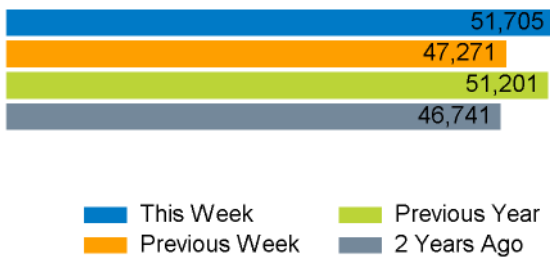

Footfall Report for: Godalming Town Centre

Weekly Footfall Counts

	Year to date %		Year on year %		Week on week %	
	2024	2023	2024	2023	2024	2023
Godalming Town Centre	0.3%	4.6%	1.0%	9.5%	9.4%	3.9%
South East	-7.6%	7.0%	-4.6%	5.0%	6.8%	2.2%
UK	-3.0%	15.0%	-2.1%	10.1%	0.0%	-2.4%

Benchmark calculations (Year on Year and Week on Week) have been calculated using like for like data sets (only those counters available in both comparison periods) to ensure statistical accuracy

Headlines

The total number of visitors to Godalming Town Centre for the last 52 weeks is 2,761,147 which is 1.1% up on the previous year.

The total number of visitors for the year to date is 445,446 which is 0.3% up on the previous year.

The total number of visitors to Godalming Town Centre in week commencing 26 February 2024 was 51,705.

The busiest day in week commencing 26 February 2024 was Saturday with 12,661 visitors.

The peak hour of the week was 12:00 on Saturday 2 March 2024 with footfall of 1,867.

Footfall Counts by week

Weather

	Mon	Tue	Wed	Thu	Fri	Sat	Sun
This week	9°	9°	12°	12°	11°	9°	11°
Previous week	16°	13°	12°	12°	12°	10°	8°
Previous year	7°	8°	7°	7°	9°	7°	7°