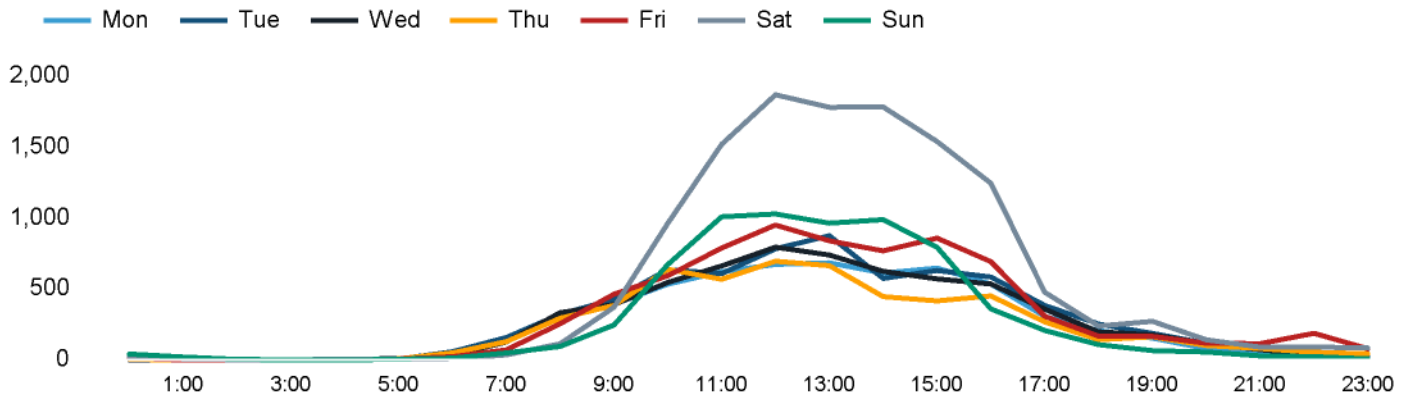

The total number of visitors to Godalming Town Centre in week commencing 26 February 2024 was 51,705.

The busiest day in week commencing 26 February 2024 was Saturday with 12,661 visitors.

The peak hour of the week was 12:00 on Saturday 2 March 2024 with footfall of 1,867.

Footfall Counts by week

Weather

	Mon	Tue	Wed	Thu	Fri	Sat	Sun
This week	9°	9°	12°	12°	11°	9°	11°
Previous week	16°	13°	12°	12°	12°	10°	8°
Previous year	7°	8°	7°	7°	9°	7°	7°

Footfall Counts by day

Footfall Counts by hour