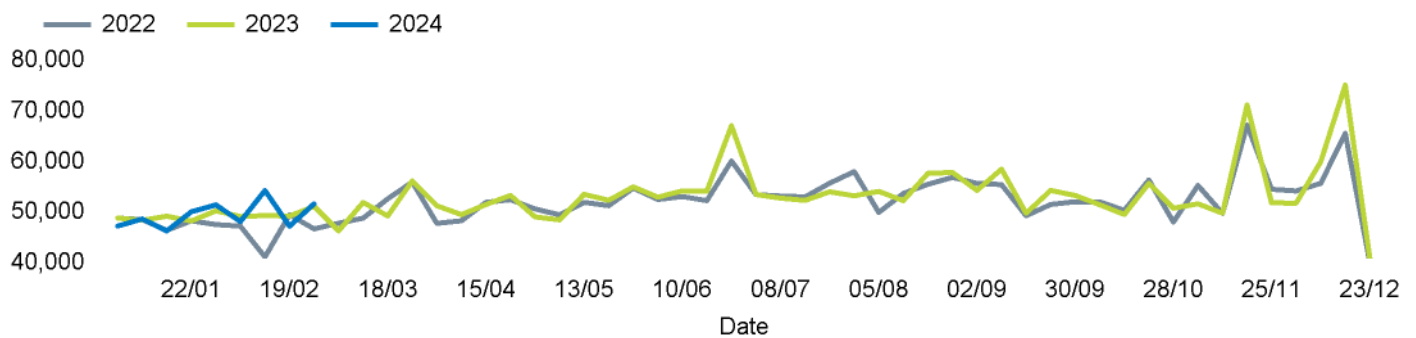

Footfall Counts by week