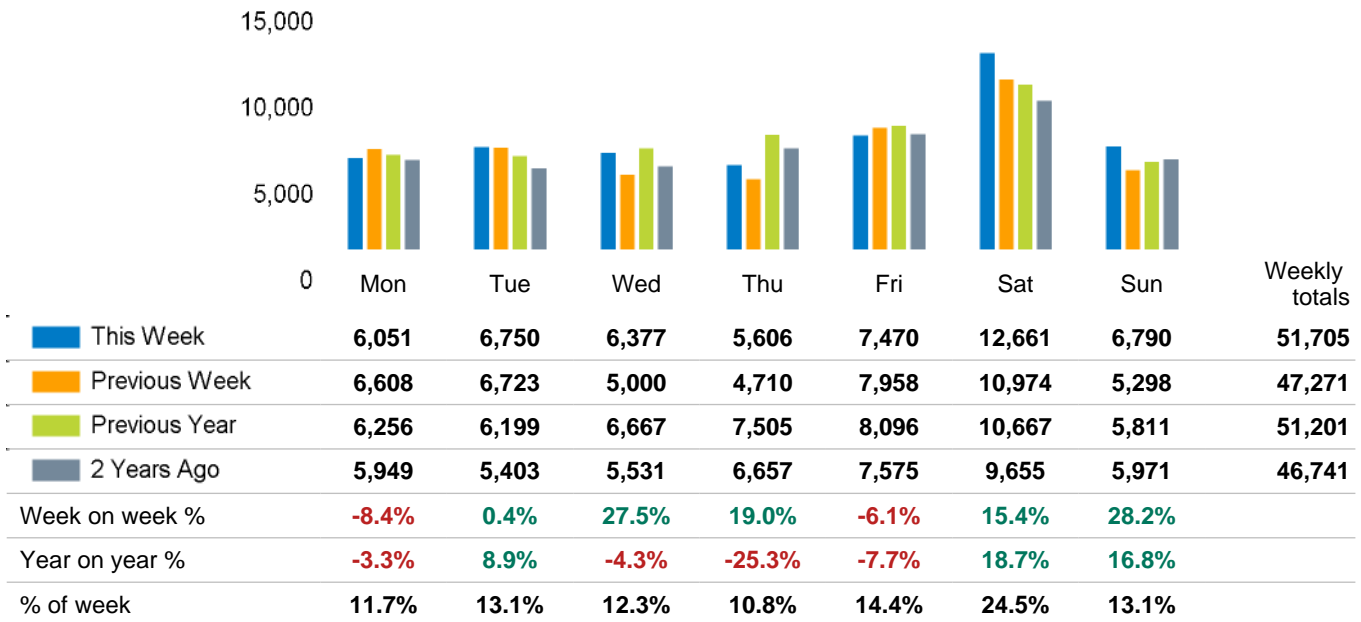

The total number of visitors to Godalming Town Centre for the last 52 weeks is 2,761,147 which is 1.1% up on the previous year.

The total number of visitors for the year to date is 445,446 which is 0.3% up on the previous year.

The total number of visitors to Godalming Town Centre in week commencing 26 February 2024 was 51,705.

The busiest day in week commencing 26 February 2024 was Saturday with 12,661 visitors.

The peak hour of the week was 12:00 on Saturday 2 March 2024 with footfall of 1,867.

Footfall Counts by week

Weather

	Mon	Tue	Wed	Thu	Fri	Sat	Sun
This week	9°	9°	12°	12°	11°	9°	11°
Previous week	16°	13°	12°	12°	12°	10°	8°
Previous year	7°	8°	7°	7°	9°	7°	7°

Footfall Counts by day

Footfall Counts by hour