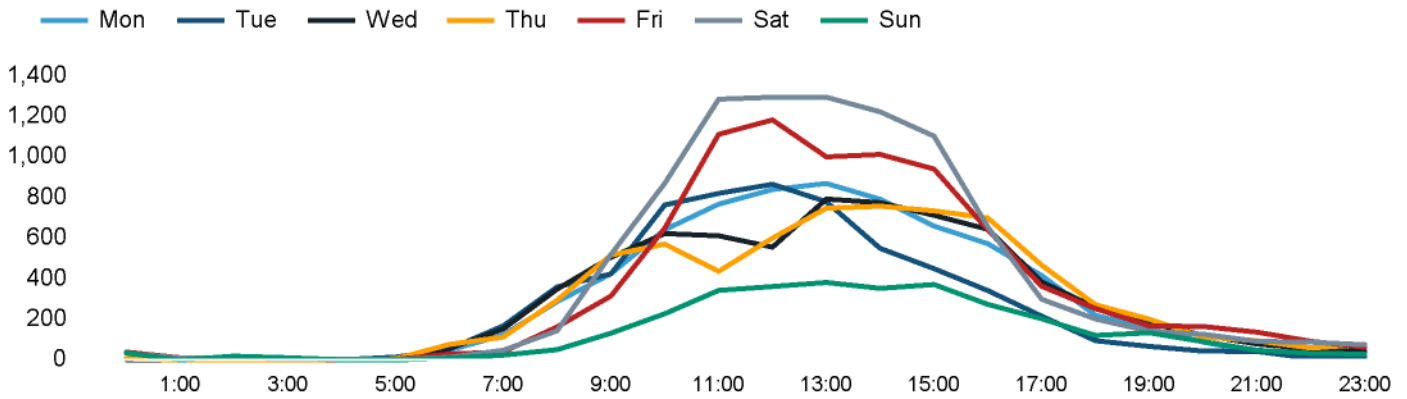

Footfall Counts by hour