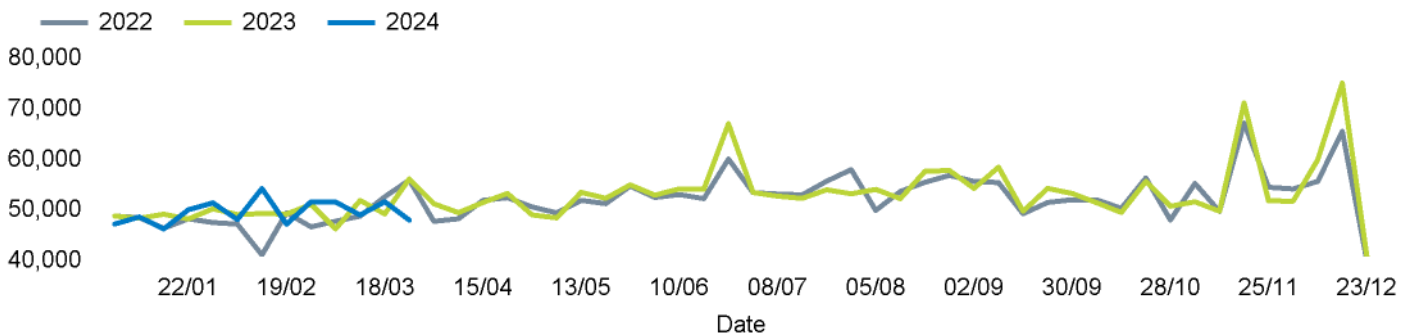

The total number of visitors to Godalming Town Centre in week commencing 25 March 2024 was 48,079.

The busiest day in week commencing 25 March 2024 was Saturday with 9,537 visitors.

The peak hour of the week was 12:00 on Saturday 30 March 2024 with footfall of 1,295.

Footfall Counts by week

■ This Week ■ Previous Year
■ Previous Week ■ 2 Years Ago

Weather

	Mon	Tue	Wed	Thu	Fri	Sat	Sun
This week	13°	14°	14°	11°	14°	15°	15°
Previous week	16°	14°	18°	18°	16°	12°	13°
Previous year	9°	11°	9°	13°	15°	13°	11°

Footfall Counts by day

Footfall Counts by hour

Footfall Counts by week

Footfall Counts by location

■ This week ■ Previous week ■ Previous year ■ 2 Years ago

60,000
40,000
20,000
0

High Street

This Week	48,079
Previous Week	51,716
Previous Year	56,229
2 Years Ago	55,999
Week on week %	-7.0 %
Year on Year %	-14.5 %