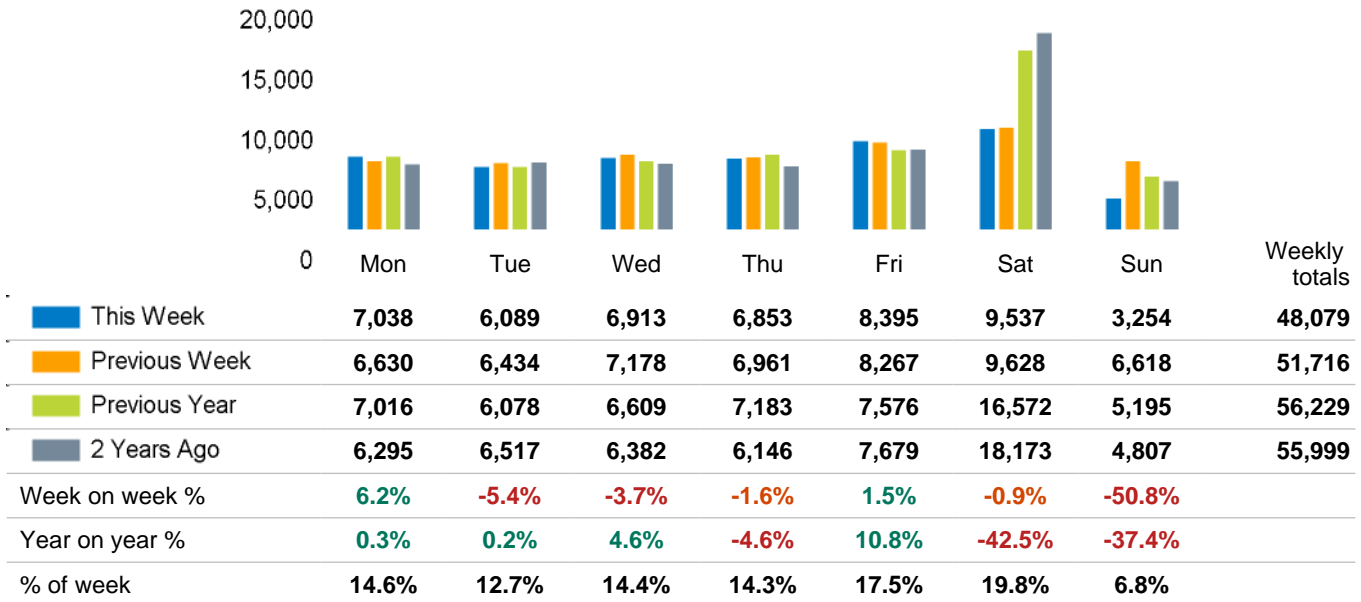

The total number of visitors to Godalming Town Centre in week commencing 25 March 2024 was 48,079.

The busiest day in week commencing 25 March 2024 was Saturday with 9,537 visitors.

The peak hour of the week was 12:00 on Saturday 30 March 2024 with footfall of 1,295.

Footfall Counts by week

■ This Week ■ Previous Year
■ Previous Week ■ 2 Years Ago

Weather

	Mon	Tue	Wed	Thu	Fri	Sat	Sun
This week	13°	14°	14°	11°	14°	15°	15°
Previous week	16°	14°	18°	18°	16°	12°	13°
Previous year	9°	11°	9°	13°	15°	13°	11°

Footfall Counts by day

Footfall Counts by hour

Footfall Counts by week

Footfall Counts by location

■ This week ■ Previous week ■ Previous year ■ 2 Years ago

60,000
40,000
20,000
0

High Street

This Week	48,079
Previous Week	51,716
Previous Year	56,229
2 Years Ago	55,999
Week on week %	-7.0 %
Year on Year %	-14.5 %