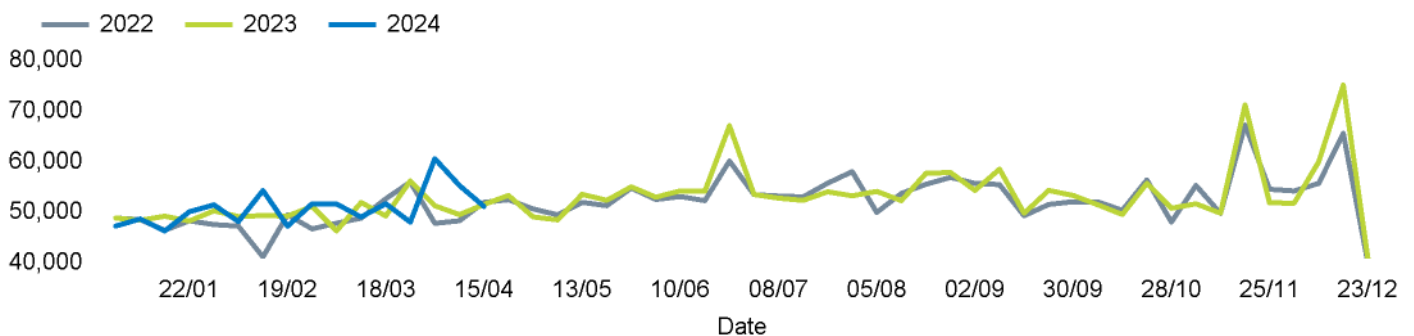

The total number of visitors to Godalming Town Centre in week commencing 15 April 2024 was 51,184.

The busiest day in week commencing 15 April 2024 was Saturday with 10,835 visitors.

The peak hour of the week was 12:00 on Saturday 20 April 2024 with footfall of 1,348.

Footfall Counts by week

■ This Week ■ Previous Year
■ Previous Week ■ 2 Years Ago

Weather

	Mon	Tue	Wed	Thu	Fri	Sat	Sun
This week							
	15°	15°	15°	15°	15°	15°	12°
Previous week							
	17°	17°	13°	18°	20°	20°	19°
Previous year							
	15°	12°	12°	16°	10°	14°	14°

Footfall Counts by day

Footfall Counts by hour

Footfall Counts by week

Footfall Counts by location

■ This week ■ Previous week ■ Previous year ■ 2 Years ago

60,000
40,000
20,000
0

High Street

This Week	51,184
Previous Week	55,332
Previous Year	51,551
2 Years Ago	51,980
Week on week %	-7.5 %
Year on Year %	-0.7 %