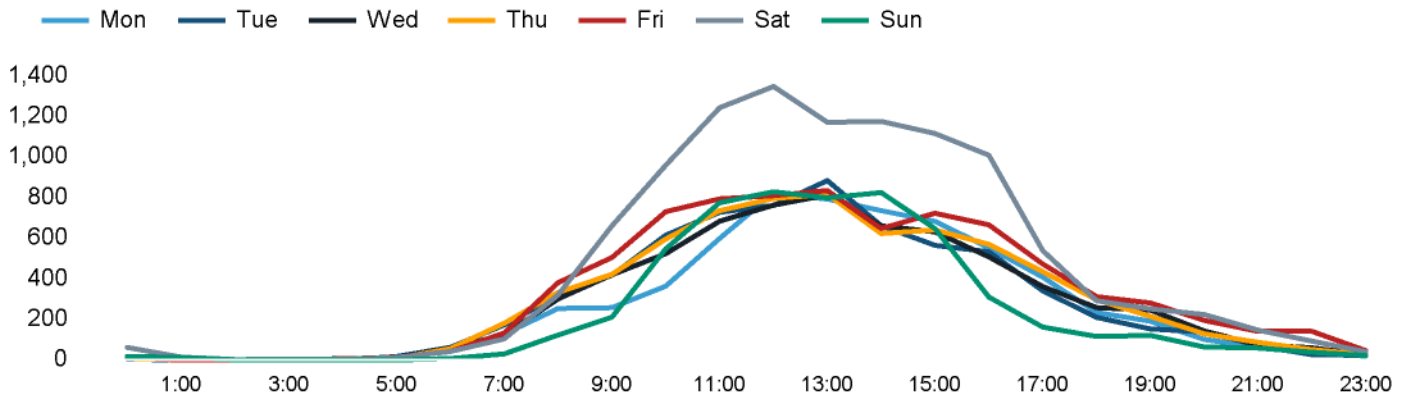

Footfall Counts by hour