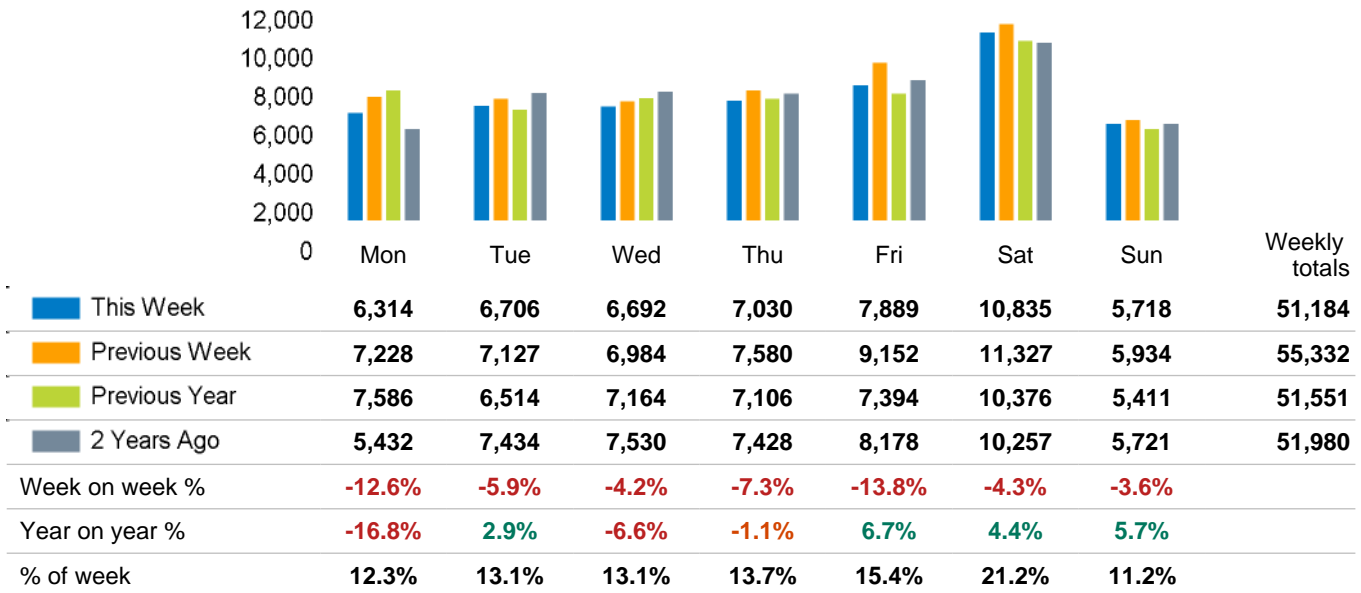

The total number of visitors to Godalming Town Centre in week commencing 15 April 2024 was 51,184.

The busiest day in week commencing 15 April 2024 was Saturday with 10,835 visitors.

The peak hour of the week was 12:00 on Saturday 20 April 2024 with footfall of 1,348.

Footfall Counts by week

■ This Week ■ Previous Year
■ Previous Week ■ 2 Years Ago

Weather

	Mon	Tue	Wed	Thu	Fri	Sat	Sun
This week							
	15°	15°	15°	15°	15°	15°	12°
Previous week							
	17°	17°	13°	18°	20°	20°	19°
Previous year							
	15°	12°	12°	16°	10°	14°	14°

Footfall Counts by day

Footfall Counts by hour

Footfall Counts by week

Footfall Counts by location

■ This week ■ Previous week ■ Previous year ■ 2 Years ago

60,000
40,000
20,000
0

High Street

This Week	51,184
Previous Week	55,332
Previous Year	51,551
2 Years Ago	51,980
Week on week %	-7.5 %
Year on Year %	-0.7 %

Reporting dates

This week - 15 April 2024 - 21 April 2024

Year to Date % Change is the annual % change in footfall from January of this year compared to the same period last year. Week 1, 2024 to Week 16, 2024 Vs Week 1, 2023 to Week 16, 2023