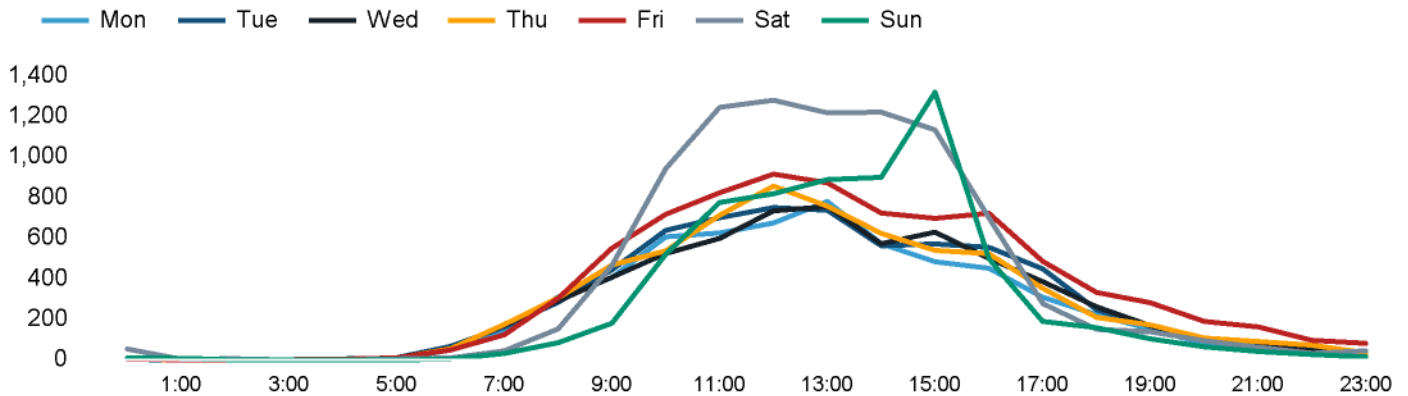

Footfall Counts by hour