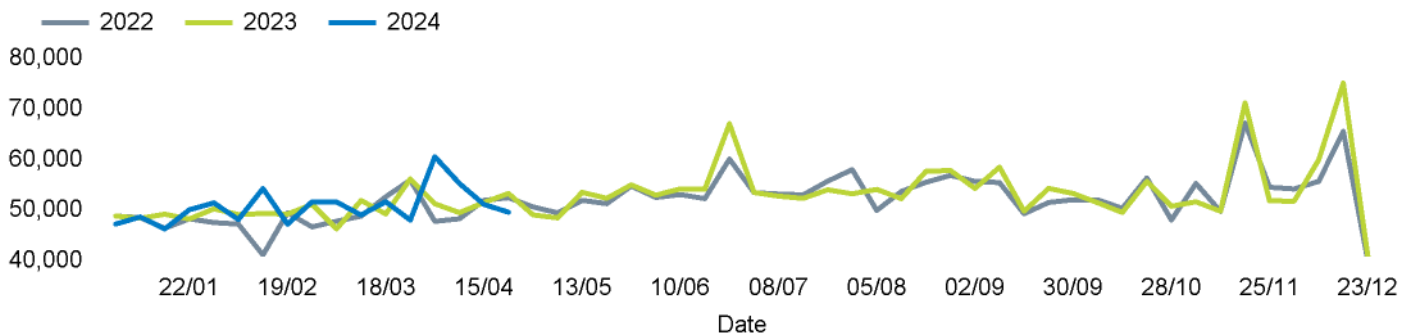

The total number of visitors to Godalming Town Centre in week commencing 22 April 2024 was 49,643.

The busiest day in week commencing 22 April 2024 was Saturday with 9,289 visitors.

The peak hour of the week was 15:00 on Sunday 28 April 2024 with footfall of 1,320.

Footfall Counts by week

■ This Week ■ Previous Year
■ Previous Week ■ 2 Years Ago

Weather

	Mon	Tue	Wed	Thu	Fri	Sat	Sun
This week	12°	12°	12°	13°	13°	12°	13°
Previous week	15°	15°	15°	15°	15°	15°	12°
Previous year	11°	12°	12°	13°	14°	18°	18°

Footfall Counts by day

Footfall Counts by hour

Footfall Counts by week

Footfall Counts by location

■ This week ■ Previous week ■ Previous year ■ 2 Years ago

60,000
40,000
20,000
0

High Street

This Week	49,643
Previous Week	51,184
Previous Year	53,355
2 Years Ago	52,516
Week on week %	-3.0 %
Year on Year %	-7.0 %