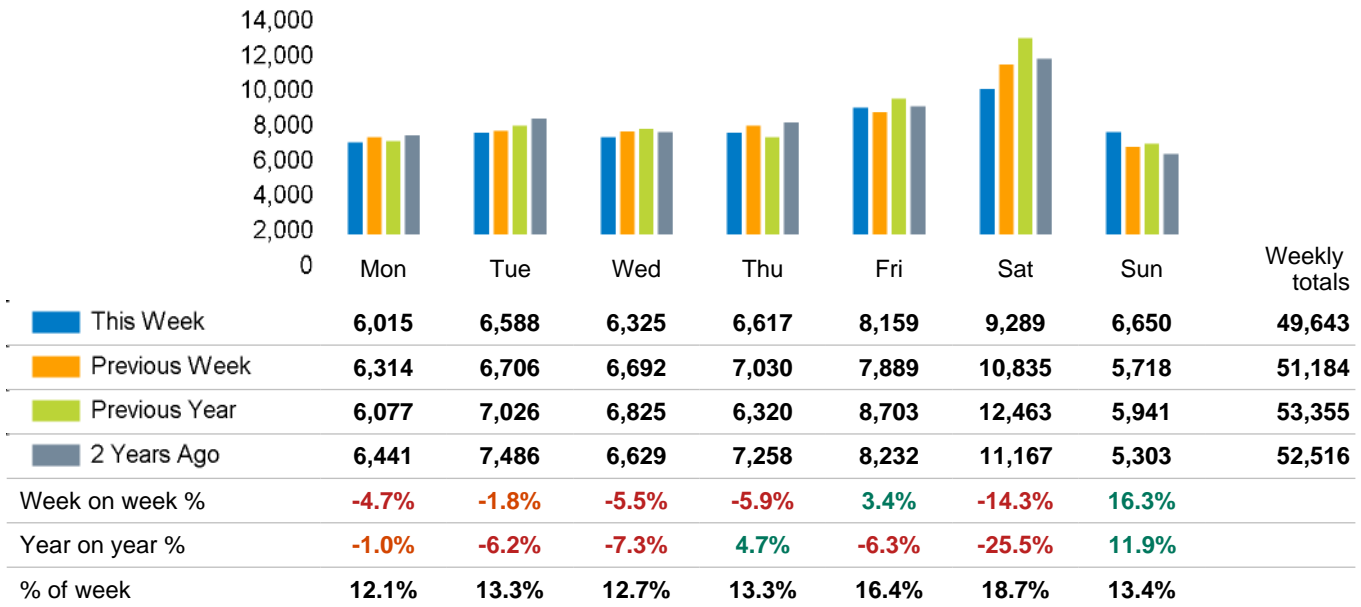

The total number of visitors to Godalming Town Centre in week commencing 22 April 2024 was 49,643.

The busiest day in week commencing 22 April 2024 was Saturday with 9,289 visitors.

The peak hour of the week was 15:00 on Sunday 28 April 2024 with footfall of 1,320.

Footfall Counts by week

■ This Week ■ Previous Year
■ Previous Week ■ 2 Years Ago

Weather

	Mon	Tue	Wed	Thu	Fri	Sat	Sun
This week	12°	12°	12°	13°	13°	12°	13°
Previous week	15°	15°	15°	15°	15°	15°	12°
Previous year	11°	12°	12°	13°	14°	18°	18°

Footfall Counts by day

Footfall Counts by hour

Footfall Counts by week

Footfall Counts by location

■ This week ■ Previous week ■ Previous year ■ 2 Years ago

60,000
40,000
20,000
0

High Street

This Week	49,643
Previous Week	51,184
Previous Year	53,355
2 Years Ago	52,516
Week on week %	-3.0 %
Year on Year %	-7.0 %

Reporting dates

This week - 22 April 2024 - 28 April 2024

Year to Date % Change is the annual % change in footfall from January of this year compared to the same period last year. Week 1, 2024 to Week 17, 2024 Vs Week 1, 2023 to Week 17, 2023